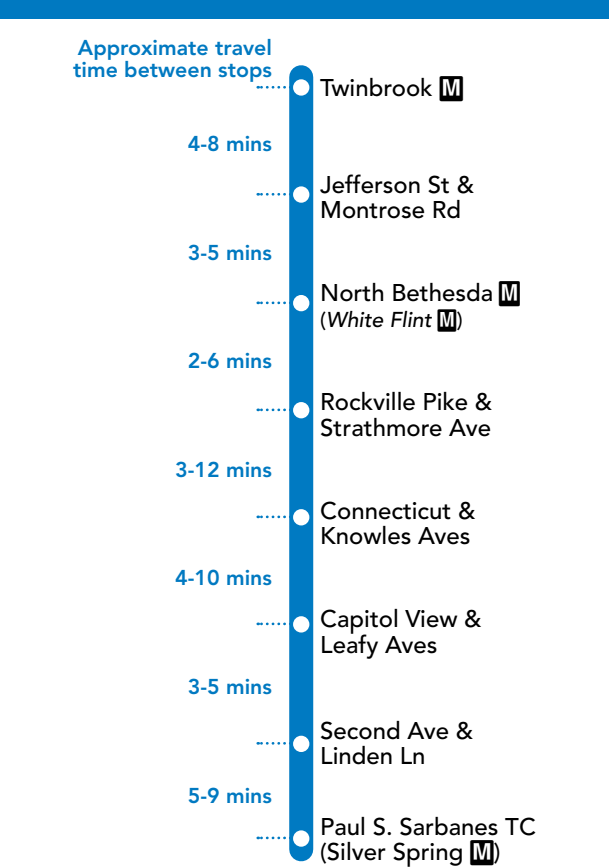

如需更多信息、需要以其它格式提供本文檔或需要將本文檔翻譯成其它語言、請撥打311。如果您不在蒙哥馬利郡、請撥打240-777-0311。

자세한 정보를 원하시거나 본 문서를 다른 형식 또는 다른 언어로의 번역본으로 원하실 경우, 전화번호 311, 또는 몽고메리 카운티 이외의 지역에서는 240-777-0311로 연락하시기 바랍니다.

ለተጨማሪ መረጃ፣ ወይም ይህንን ደብዳቤ በተለያዩ መልኩ ለመጠየቅ ወይም ወደሌላ ቋንቋ ለማስተርጎም፣ አባዛዎንን በ 311 ወይም ከዋና ትምህርት ካውንቲ ውጭ 240-777-0311 ይደውሉ።

Pour plus d'informations ou pour recevoir un exemplaire de ce document sous un format différent ou traduit dans une autre langue, veuillez composer le 311 ou le 240-777-0311, à l'extérieur du comté de Montgomery.

Để tìm hiểu thêm, hoặc để yêu cầu cung cấp tài liệu này theo định dạng khác hay chuyển ngữ sang ngôn ngữ khác, vui lòng gọi 311 hoặc số 240-777-0311 nếu gọi từ bên ngoài Quận Montgomery.

HOLIDAY SCHEDULE

Weekday Schedule operates on Indigenous Peoples' Day
Saturday Schedule operates on Independence Day
Sunday Schedule operates on New Year's Day, Memorial Day, Labor Day, Thanksgiving Day, Christmas Day
Special Schedule operates on MLK, Jr. Day, Presidents' Day, Juneteenth, Veterans Day

- Like us on Facebook facebook.com/RideOnMCT
- Follow us on Twitter twitter.com/RideOnMCT
- Subscribe to email alerts at www.montgomerycountymd.gov/govdelivery
- Subscribe to text alerts by texting MONTGOMERY RIDEON to 468311
- YouTube youtube.com/RideOnMCT
- Instagram instagram.com/RideOnMCT

Thank You for Riding with Us!
Printed on recycled paper with soy-based ink

EFFECTIVE: SEPTEMBER 11, 2022

5