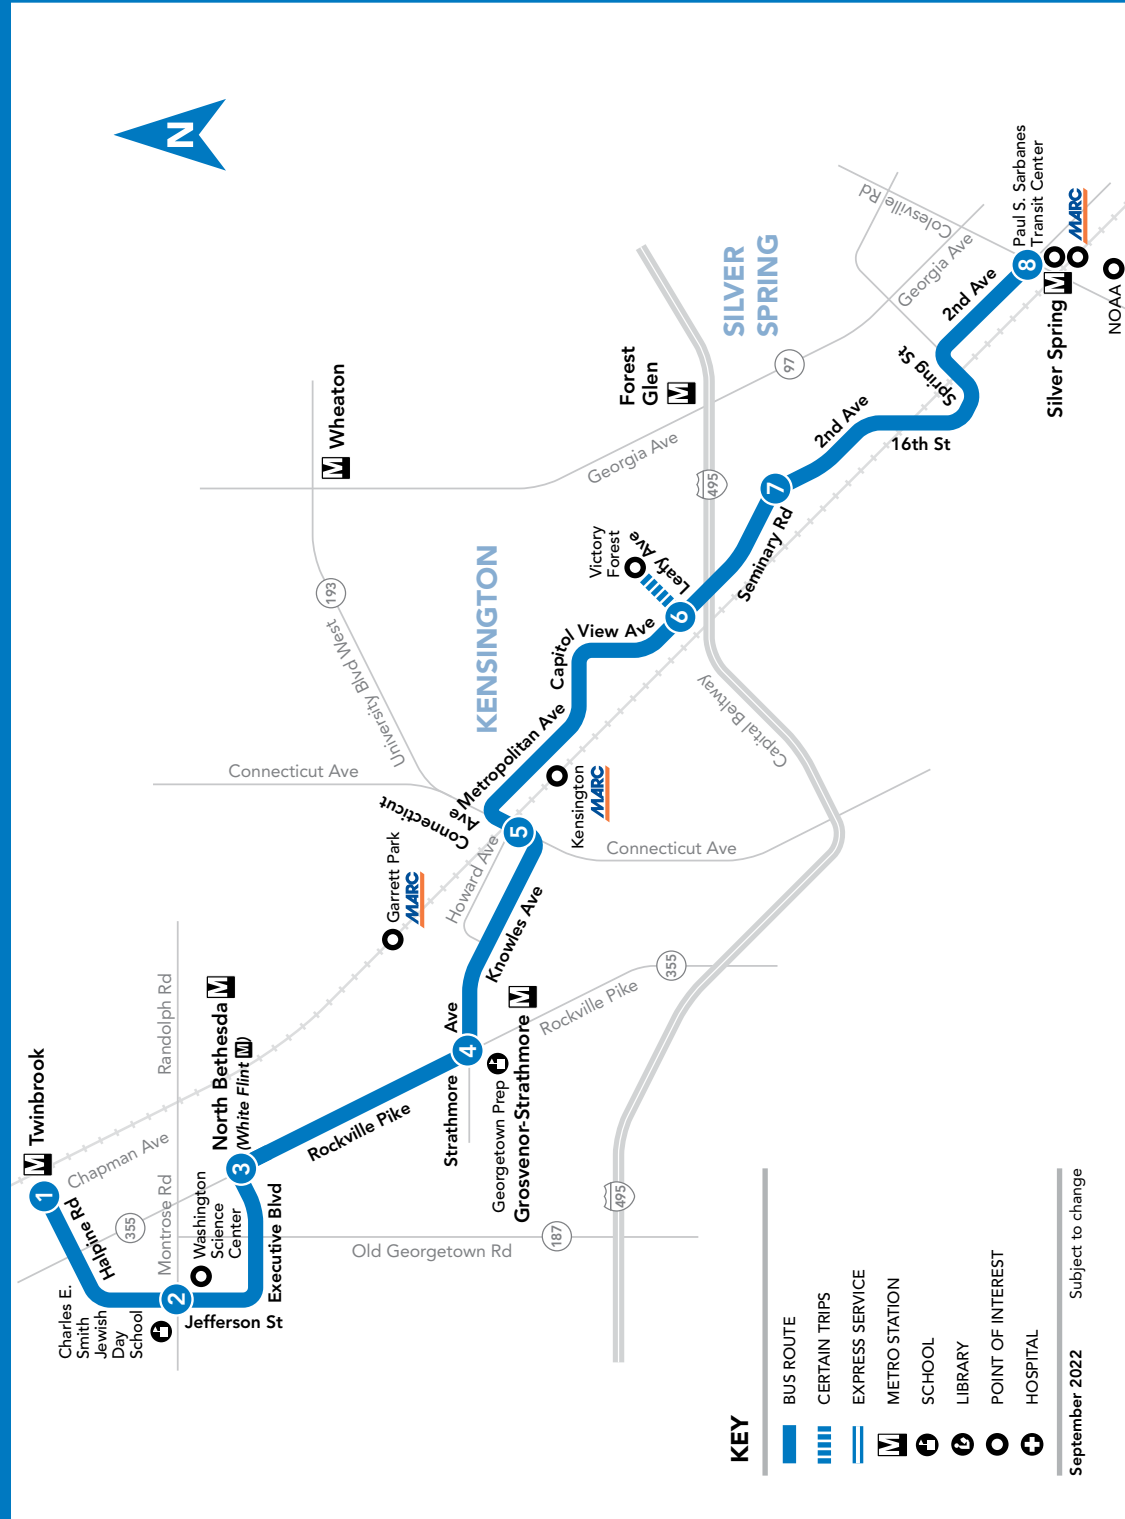

5 Twinbrook M – North Bethesda M (White Flint M) – Grosvenor-Strathmore M – Garrett Park – Kensington – Paul S. Sarbanes TC (Silver Spring M)