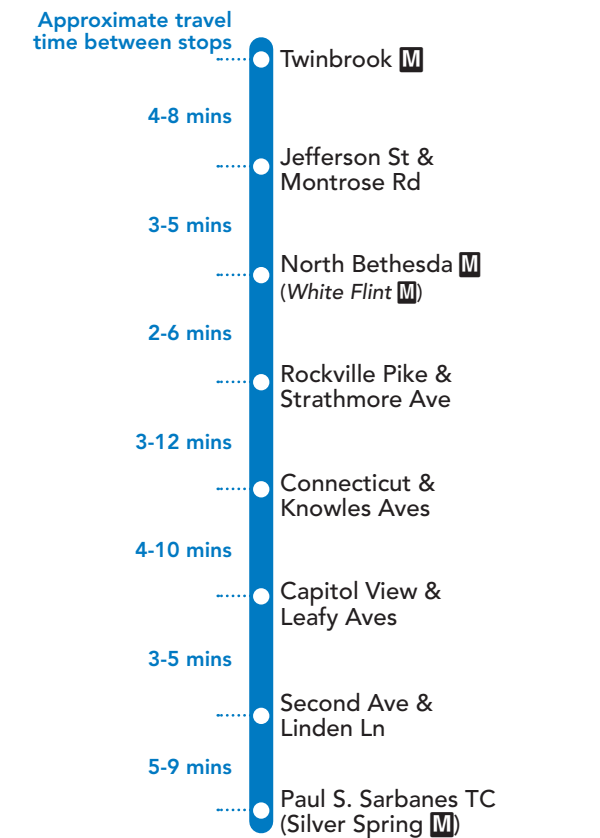

SERVICE DAYS DAILY

Telephone 311
Online at www.rideonbus.com
Real Time Info at www.rideonrealtime.com