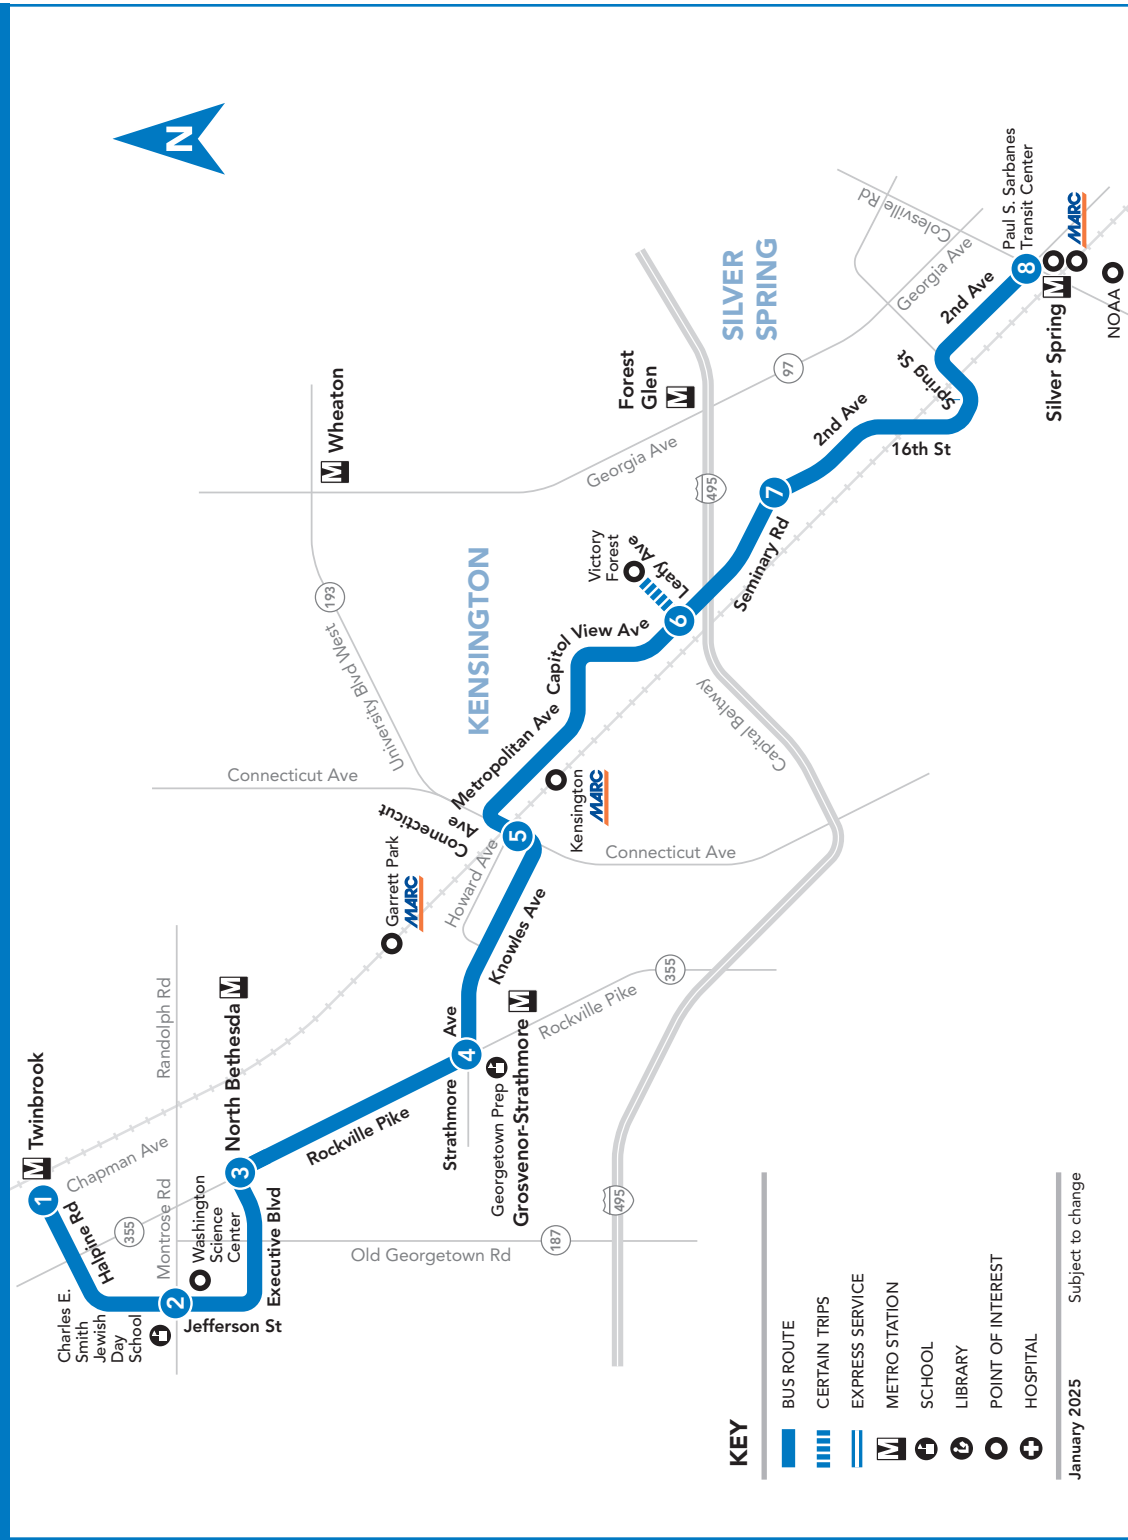

January 2025 Subject to change

5 To Paul S. Sarbanes Transit Center (Silver Spring M)

MONDAY THROUGH FRIDAY

SEE TIMEPOINT LOCATION ON ROUTE MAP

1	2	3	4	5	6	7	8
5:40	5:45	5:49	5:52	5:56	6:00	6:05	6:11
6:15	6:22	6:27	6:31	6:36	6:41	6:46	6:53
6:50	6:57	7:02	7:06	7:11	7:16	7:21	7:28
7:20	7:27	7:32	7:36	7:43	7:49	7:54	8:01
7:50	7:57	8:02	8:06	8:13	8:19	8:24	8:31
8:20	8:27	8:32	8:36	8:43	8:49	8:54	9:01
8:50	8:57	9:02	9:06	9:13	9:19	9:24	9:31
9:20	9:27	9:32	9:36	9:43	9:49	9:54	10:01
9:50	9:57	10:02	10:06	10:12	10:19	10:25	10:32
10:20	10:27	10:32	10:36	10:42	10:49	10:55	11:02
10:50	10:57	11:02	11:06	11:12	11:19	11:25	11:32
11:25	11:32	11:37	11:41	11:47	11:54	12:00	12:07
12:00	12:07	12:12	12:16	12:22	12:29	12:35	12:42
12:35	12:42	12:47	12:51	12:57	1:04	1:10	1:17
1:10	1:17	1:22	1:26	1:32	1:39	1:45	1:52
1:45	1:52	1:57	2:01	2:07	2:14	2:20	2:27
2:20	2:27	2:32	2:36	2:42	2:49	2:55	3:02
2:40	2:48	2:54	2:59	3:08	3:14	3:19	3:26
3:00	3:08	3:14	3:19	3:28	3:34	3:39	3:46
3:20	3:28	3:34	3:39	3:48	3:54	3:59	4:06
3:40	3:48	3:54	4:00	4:11	4:18	4:23	4:31
4:00	4:08	4:14	4:20	4:31	4:38	4:43	4:51
4:20	4:28	4:34	4:40	4:51	4:58	5:03	5:11
4:40	4:48	4:54	5:00	5:11	5:18	5:23	5:31
5:00	5:08	5:14	5:20	5:31	5:38	5:43	5:51
5:20	5:28	5:34	5:40	5:51	5:58	6:03	6:11
5:40	5:48	5:54	6:00	6:11	6:18	6:23	6:31
6:05	6:13	6:19	6:25	6:36	6:43	6:48	6:56
6:35	6:43	6:49	6:55	7:06	7:13	7:18	7:26
7:05	7:11	7:17	7:22	7:31	7:36	7:41	7:48
7:35	7:41	7:47	7:52	8:01	8:06	8:11	8:18
8:05	8:11	8:16	8:20	8:27	8:32	8:36	8:43
8:35	8:41	8:46	8:50	8:57	9:02	9:06	9:13
9:10	9:16	9:21	9:25	9:32	9:37	9:41	9:48
9:50	9:56	10:01	10:05	10:10	10:15	10:19	10:26
10:30	10:36	10:41	10:45	10:50	10:55	10:59	11:06
11:10	11:16	11:21	11:25	11:30	11:35	11:39	11:46
11:55	12:01	12:06	12:09	12:14	12:18	12:22	12:28
12:40	12:46	12:51	12:54	12:59	1:03	1:07	1:13
1:35	1:41	1:46	1:49	1:54	1:58	2:02	2:08

NOTES: • Trip also serves Victory Forest.

SEE REVERSE FOR SATURDAY SERVICE SEE REVERSE FOR SUNDAY SERVICE

5 To Twinbrook M

MONDAY THROUGH FRIDAY

SEE TIMEPOINT LOCATION ON ROUTE MAP