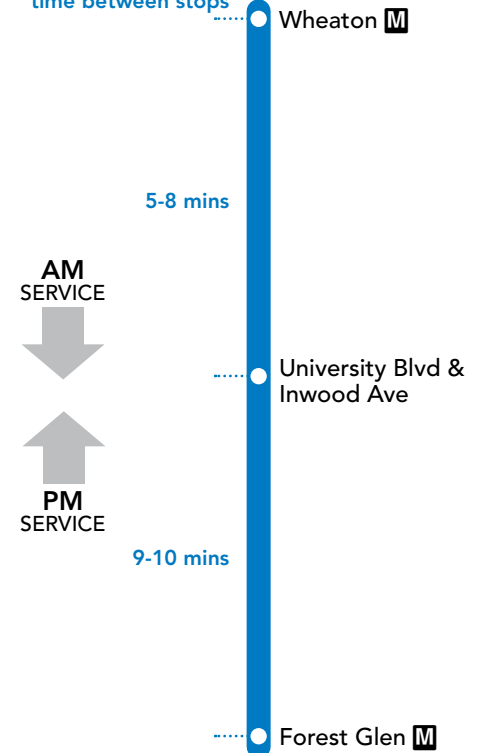

NOTES: AM

7 To Wheaton

MONDAY THROUGH FRIDAY

SEE TIMEPOINT LOCATION ON ROUTE MAP

Forest Glen 	University Blvd & Inwood Ave	Wheaton 
3	2	1
4:10	4:18	4:21
4:45	4:53	4:56
5:20	5:28	5:31
5:50	5:58	6:01
6:20	6:27	6:30
6:55	7:02	7:05

NOTES: PM

Please arrive at your stop several minutes ahead of your bus' scheduled arrival. Since safe service is a priority at Ride On, buses may be delayed due to traffic or weather.

METROACCESS

Alternative paratransit service to this Ride On route for people with certified disabilities is available. Call MetroAccess at **301-562-5360**.

7

Wheaton – Inwood Ave – Forest Glen

FARES

Effective August, 2022

Regular Fare, Token, or SmarTrip®	\$1.00
SmarTrip® Fare Transfer from MetroRail	\$1.00
Seniors age 65 years or older with a Senior SmarTrip® card or valid Medicare Card and Photo ID	FREE
Person with disability with Metro Disabled ID Card	
Person with disability with Metro Disability ID Card – Attendant Eligible Attendant also rides free.	
MetroAccess - Certified Customer with ID MetroAccess - Companion	
Children under age 5	FREE
Local Bus Transfer with SmarTrip®	
Children 5 to 18 with a Youth Cruiser SmarTrip® Card or student ID Anytime	

 **YouTube**
youtube.com/RideOnMCT

 **Instagram**
instagram.com/RideOnMCT

Thank You for Riding with Us!

 Printed on recycled paper with soy-based ink

EFFECTIVE: January 29, 2023

7

Approximate travel time between stops