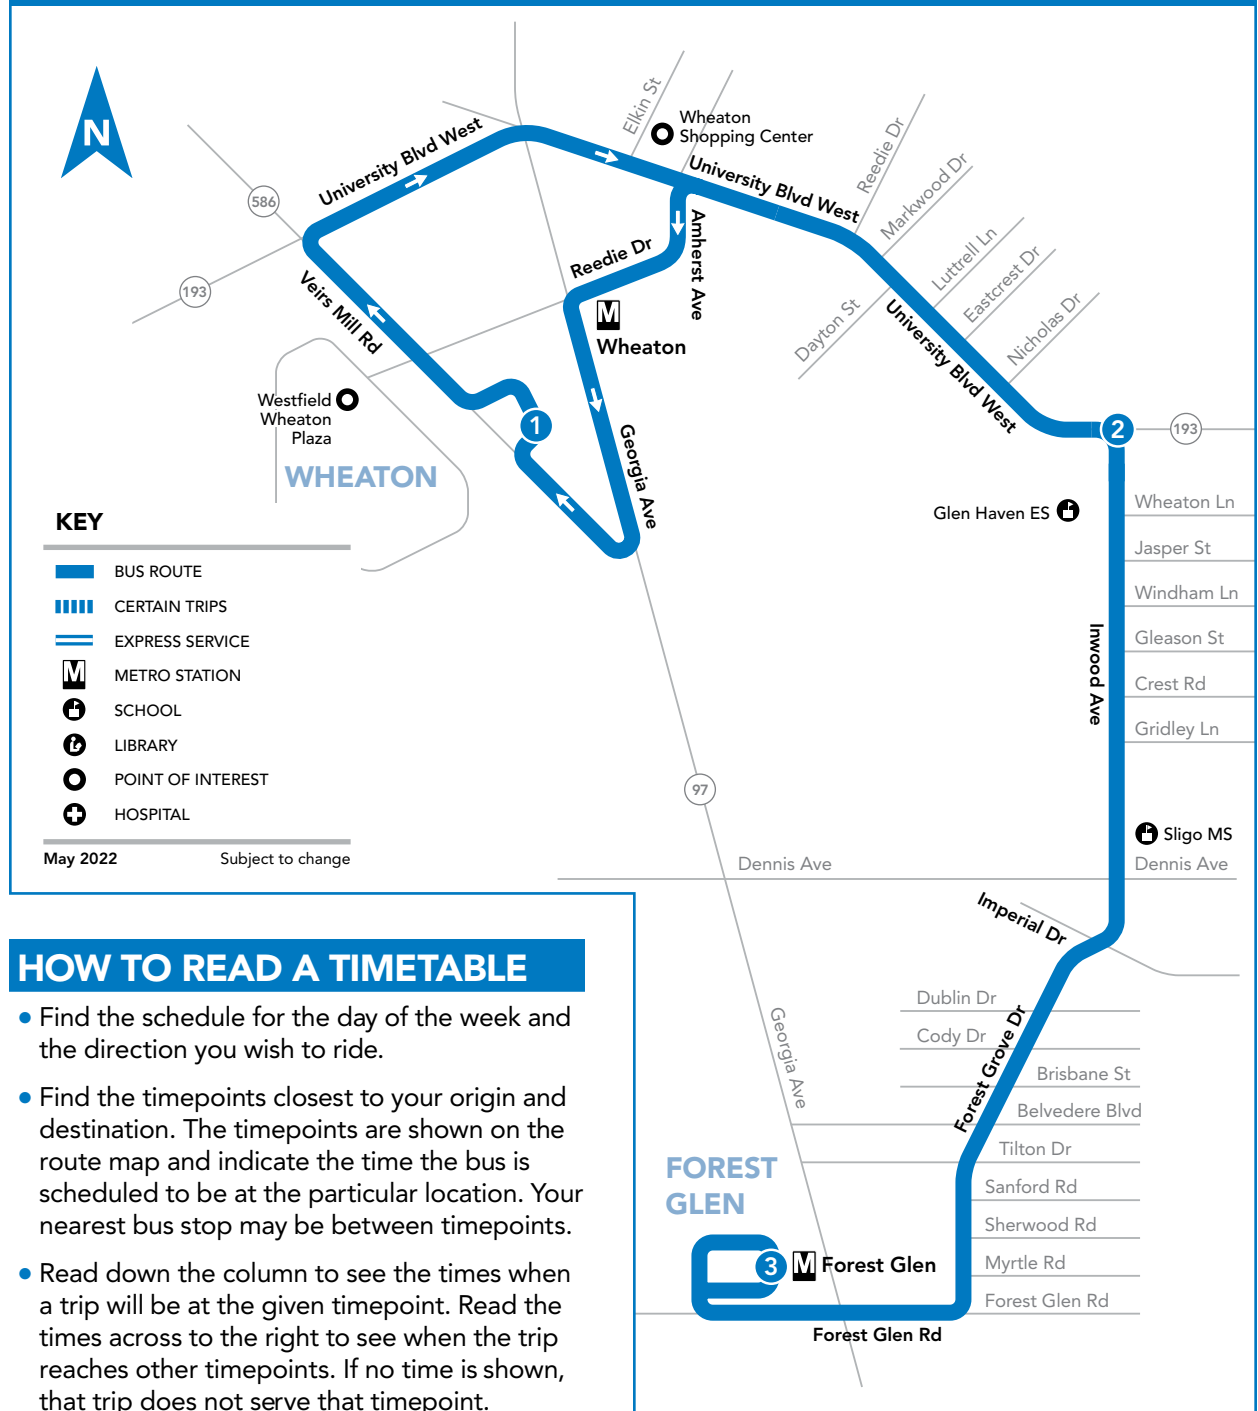

7 To Forest Glen

MONDAY THROUGH FRIDAY

SEE TIMEPOINT LOCATION ON ROUTE MAP

Wheaton 	University Blvd & Inwood Ave	Forest Glen 
1	2	3
5:55	5:59	6:08
6:30	6:34	6:43
7:00	7:04	7:13
7:30	7:35	7:46
8:00	8:05	8:16
8:35	8:40	8:49

NOTES: AM

7 To Wheaton

MONDAY THROUGH FRIDAY

SEE TIMEPOINT LOCATION ON ROUTE MAP

Forest Glen 	University Blvd & Inwood Ave	Wheaton 
3	2	1
4:10	4:18	4:21
4:45	4:53	4:56
5:20	5:28	5:31
5:50	5:58	6:01
6:20	6:27	6:30
6:55	7:02	7:05

7

Wheaton – Inwood Ave – Forest Glen

FARES

Effective August, 2022

Regular Fare, Token, or SmarTrip®	\$1.00
SmarTrip® Fare Transfer from MetroRail	\$1.00
Seniors age 65 years or older with a Senior SmarTrip® card or valid Medicare Card and Photo ID	FREE
Person with disability with Metro Disabled ID Card	
Person with disability with Metro Disability ID Card – Attendant Eligible Attendant also rides free.	
MetroAccess - Certified Customer with ID MetroAccess - Companion	
Children under age 5	FREE
Local Bus Transfer with SmarTrip®	
Children 5 to 18 with a Youth Cruiser SmarTrip® Card or student ID Anytime	

HOW TO RIDE A BUS

Check schedule for timepoint nearest your location. Wait at the blue and white **RIDE ON** bus stop sign. Arrive several minutes before scheduled time. Have exact fare ready (drivers do not make change).