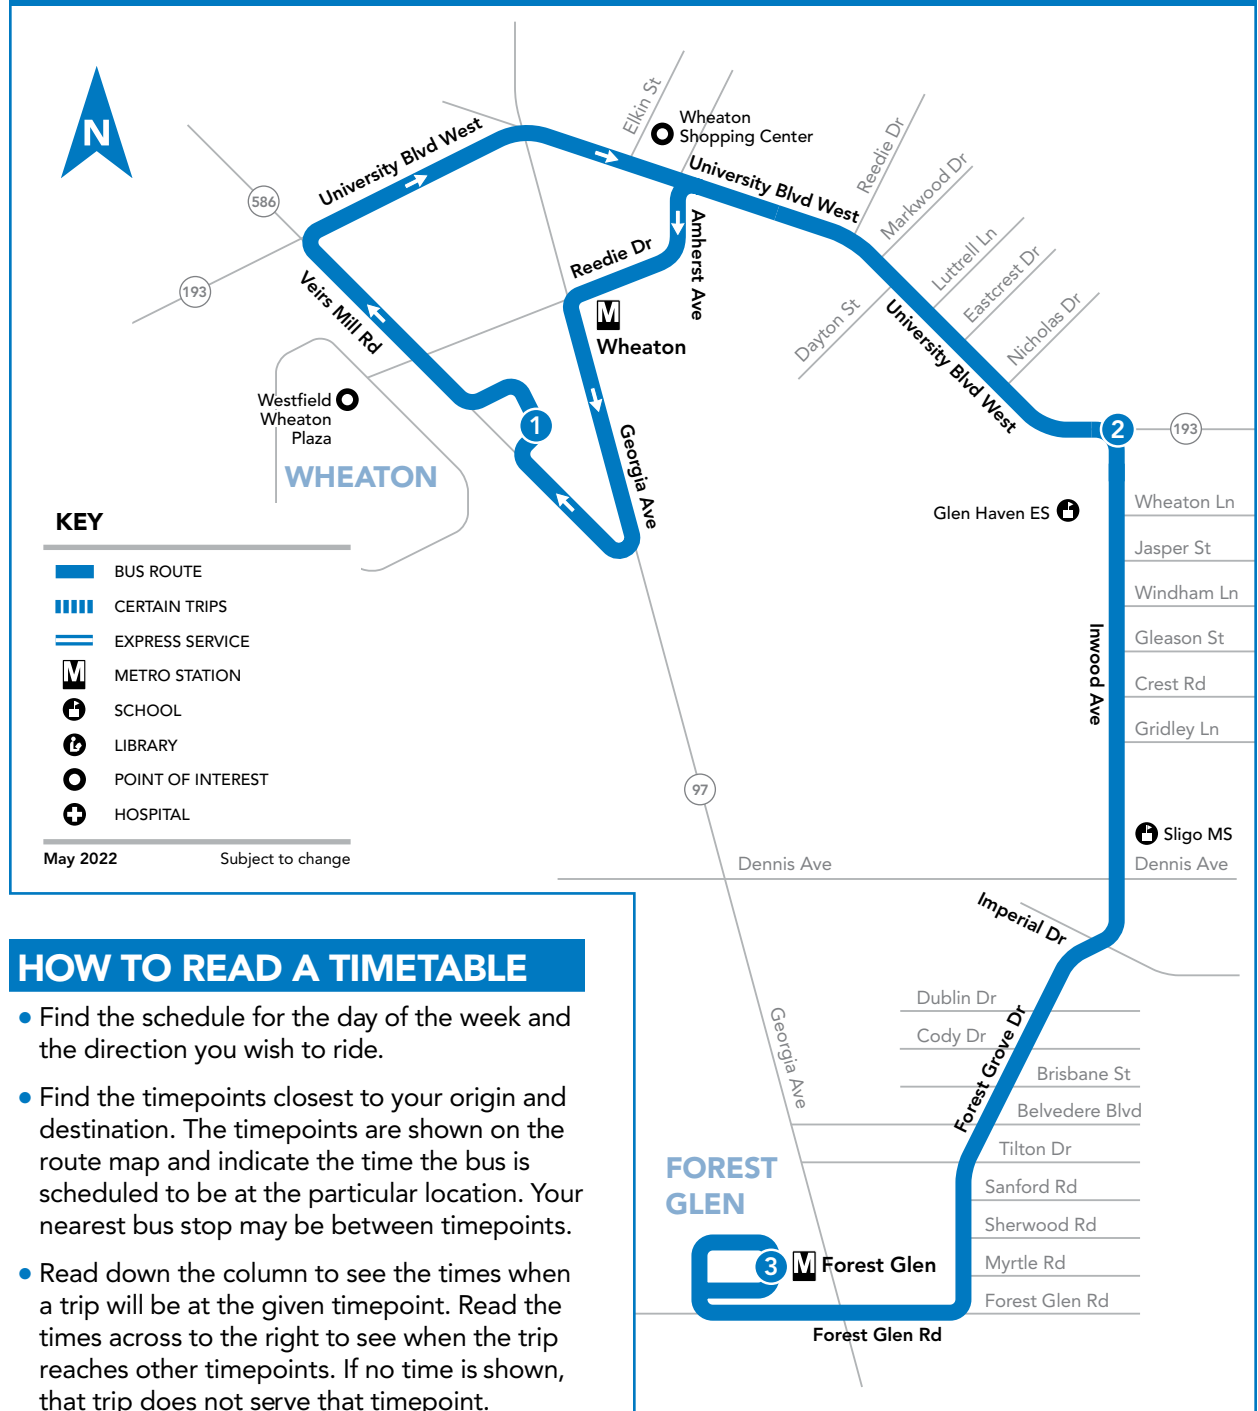

7 To Forest Glen

MONDAY THROUGH FRIDAY

SEE TIMEPOINT LOCATION ON ROUTE MAP

Wheaton 	University Blvd & Inwood Ave	Forest Glen 
1	2	3
5:55	5:59	6:08
6:30	6:34	6:43
7:00	7:04	7:13
7:30	7:35	7:46
8:00	8:05	8:16
8:35	8:40	8:49

NOTES: AM

7 To Wheaton

MONDAY THROUGH FRIDAY

SEE TIMEPOINT LOCATION ON ROUTE MAP

Forest Glen 	University Blvd & Inwood Ave	Wheaton 
3	2	1
4:10	4:18	4:21
4:45	4:53	4:56
5:20	5:28	5:31
5:50	5:58	6:01
6:20	6:27	6:30
6:55	7:02	7:05

7

Wheaton – Inwood Ave – Forest Glen

FARES

Effective July 1, 2021

Regular Fare, Token, or SmarTrip®	\$2.00
SmarTrip® Fare Transfer from MetroRail	\$1.50
Seniors age 65 years or older with a Senior SmarTrip® card or valid Medicare Card and Photo ID	FREE
Person with disability with Metro Disabled ID Card	
Person with disability with Metro Disability ID Card – Attendant Eligible Attendant also rides free.	
MetroAccess - Certified Customer with ID MetroAccess - Companion	
Children under age 5	FREE
Local Bus Transfer with SmarTrip®	
Children 5 to 18 with a Youth Cruiser SmarTrip® Card or student ID Anytime	

HOW TO RIDE A BUS

Check schedule for timepoint nearest your location. Wait at the blue and white **RIDE ON** bus stop sign. Arrive several minutes before scheduled time. Have exact fare ready (drivers do not make change).