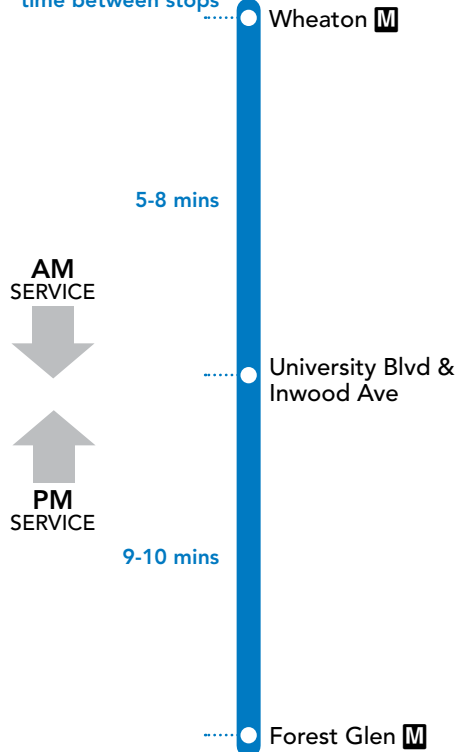

NOTES: AM

7 To Wheaton

MONDAY THROUGH FRIDAY

SEE TIMEPOINT LOCATION ON ROUTE MAP

Forest Glen 	University Blvd & Inwood Ave	Wheaton 
3	2	1
4:10	4:18	4:21
4:45	4:53	4:56
5:20	5:28	5:31
5:50	5:58	6:01
6:20	6:27	6:30
6:55	7:02	7:05

NOTES: PM

Please arrive at your stop several minutes ahead of your bus' scheduled arrival. Since safe service is a priority at Ride On, buses may be delayed due to traffic or weather.

METROACCESS

Alternative paratransit service to this Ride On route for people with certified disabilities is available. Call MetroAccess at **301-562-5360**.

7

Wheaton – Inwood Ave – Forest Glen

FARES

Effective July 1, 2021

Regular Fare, Token, or SmarTrip®	\$2.00
SmarTrip® Fare Transfer from MetroRail	\$1.50
Seniors age 65 years or older with a Senior SmarTrip® card or valid Medicare Card and Photo ID	FREE
Person with disability with Metro Disabled ID Card	
Person with disability with Metro Disability ID Card – Attendant Eligible Attendant also rides free.	
MetroAccess - Certified Customer with ID MetroAccess - Companion	
Children under age 5	FREE
Local Bus Transfer with SmarTrip®	
Children 5 to 18 with a Youth Cruiser SmarTrip® Card or student ID Anytime	

YouTube
youtube.com/RideOnMCT

Instagram
instagram.com/RideOnMCT

Thank You for Riding with Us!

Printed on recycled paper with soy-based ink

EFFECTIVE: MAY 8, 2022

7

Approximate travel time between stops

SERVICE DAYS
MONDAY - FRIDAY