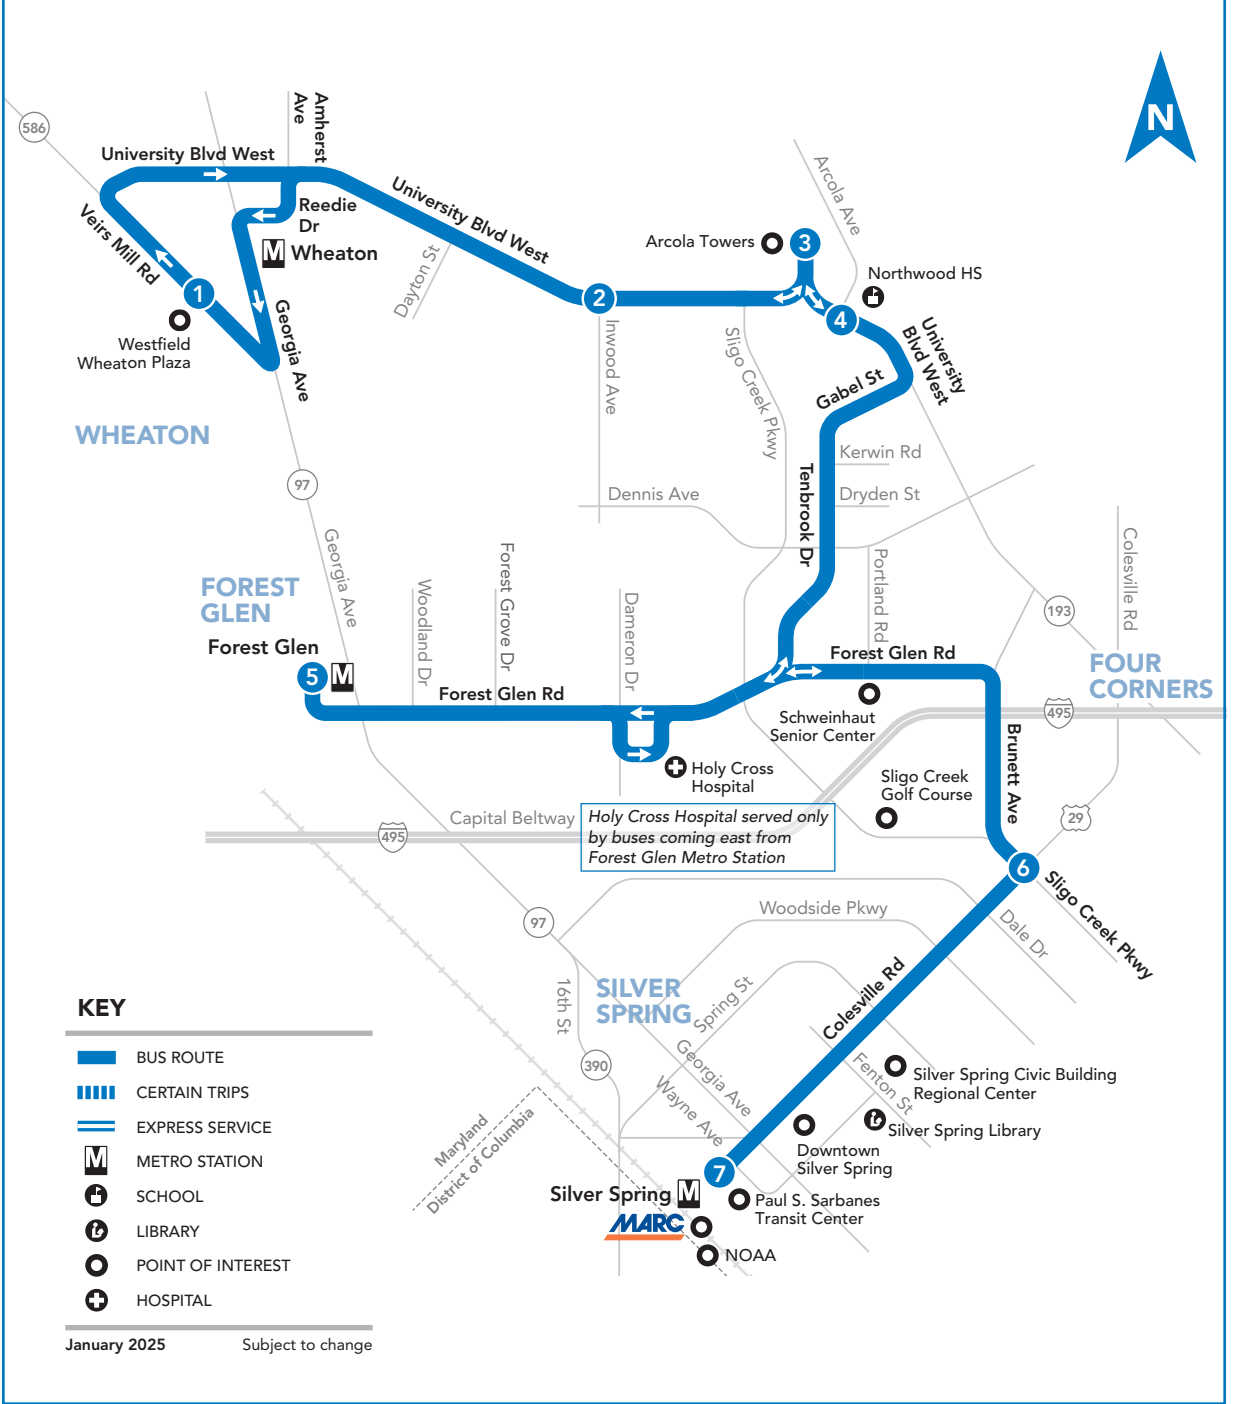

8

Wheaton M – Arcola Towers – Tenbrook Dr – Forest Glen M – Holy Cross Hospital – Paul S. Sarbanes TC (Silver Spring M)

8 To Paul S. Sarbanes Transit Center (Silver Spring M)

SUNDAY
SEE TIMEPOINT LOCATION ON ROUTE MAP

- NOTES:
- All trips leaving Forest Glen Metro Station will enter Holy Cross Hospital in one direction. Passengers may board at Holy Cross Hospital going in the direction of Silver Spring Metro Station or Wheaton Metro Station.

8 To Wheaton M

SUNDAY
SEE TIMEPOINT LOCATION ON ROUTE MAP

	Paul S. Sarbanes TC (Silver Spring M)	Colesville Rd & Sligo Creek Pkwy	Forest Glen M	University Blvd & Arcola Ave	Arcola Towers	University Blvd & Inwood Ave	Wheaton M
	7	6	5	4	3	2	1
	6:30	6:36	6:44	6:55	6:57	6:59	7:06
	7:15	7:21	7:29	7:40	7:42	7:44	7:51
	8:00	8:07	8:15	8:26	8:28	8:30	8:37
	8:45	8:52	9:00	9:11	9:13	9:15	9:22
	9:30	9:37	9:45	9:56	9:58	10:00	10:07
	10:15	10:22	10:30	10:41	10:43	10:45	10:52
	11:00	11:07	11:15	11:26	11:28	11:30	11:37
	11:45	11:52	12:00	12:11	12:13	12:15	12:22
	12:30	12:37	12:45	12:56	12:58	1:00	1:07
	1:15	1:22	1:30	1:41	1:43	1:45	1:52
	2:00	2:07	2:15	2:26	2:28	2:30	2:37
	2:45	2:52	3:00	3:11	3:13	3:15	3:22
	3:30	3:37	3:45	3:56	3:58	4:00	4:07
	4:15	4:22	4:30	4:41	4:43	4:45	4:52
	5:00	5:07	5:14	5:23	5:25	5:27	5:33
	5:45	5:52	5:59	6:08	6:10	6:12	6:18
	6:30	6:37	6:44	6:53	6:55	6:57	7:03
	7:15	7:22	7:29	7:38	7:40	7:42	7:48

- NOTES:
- Passengers at Holy Cross Hospital traveling in the direction of Forest Glen Metro Station will board at the bus stop on Forest Glen Road.

WELCOME TO RIDE ON

RIDE ON is a community bus service operated by the Montgomery County Department of Transportation. RIDE ON operates over 75 routes that serve all 13 Montgomery County Metrorail stations and 7 MARC stations. For detailed information, or to have timetables mailed, call 311. Outside Montgomery County 240-777-0311