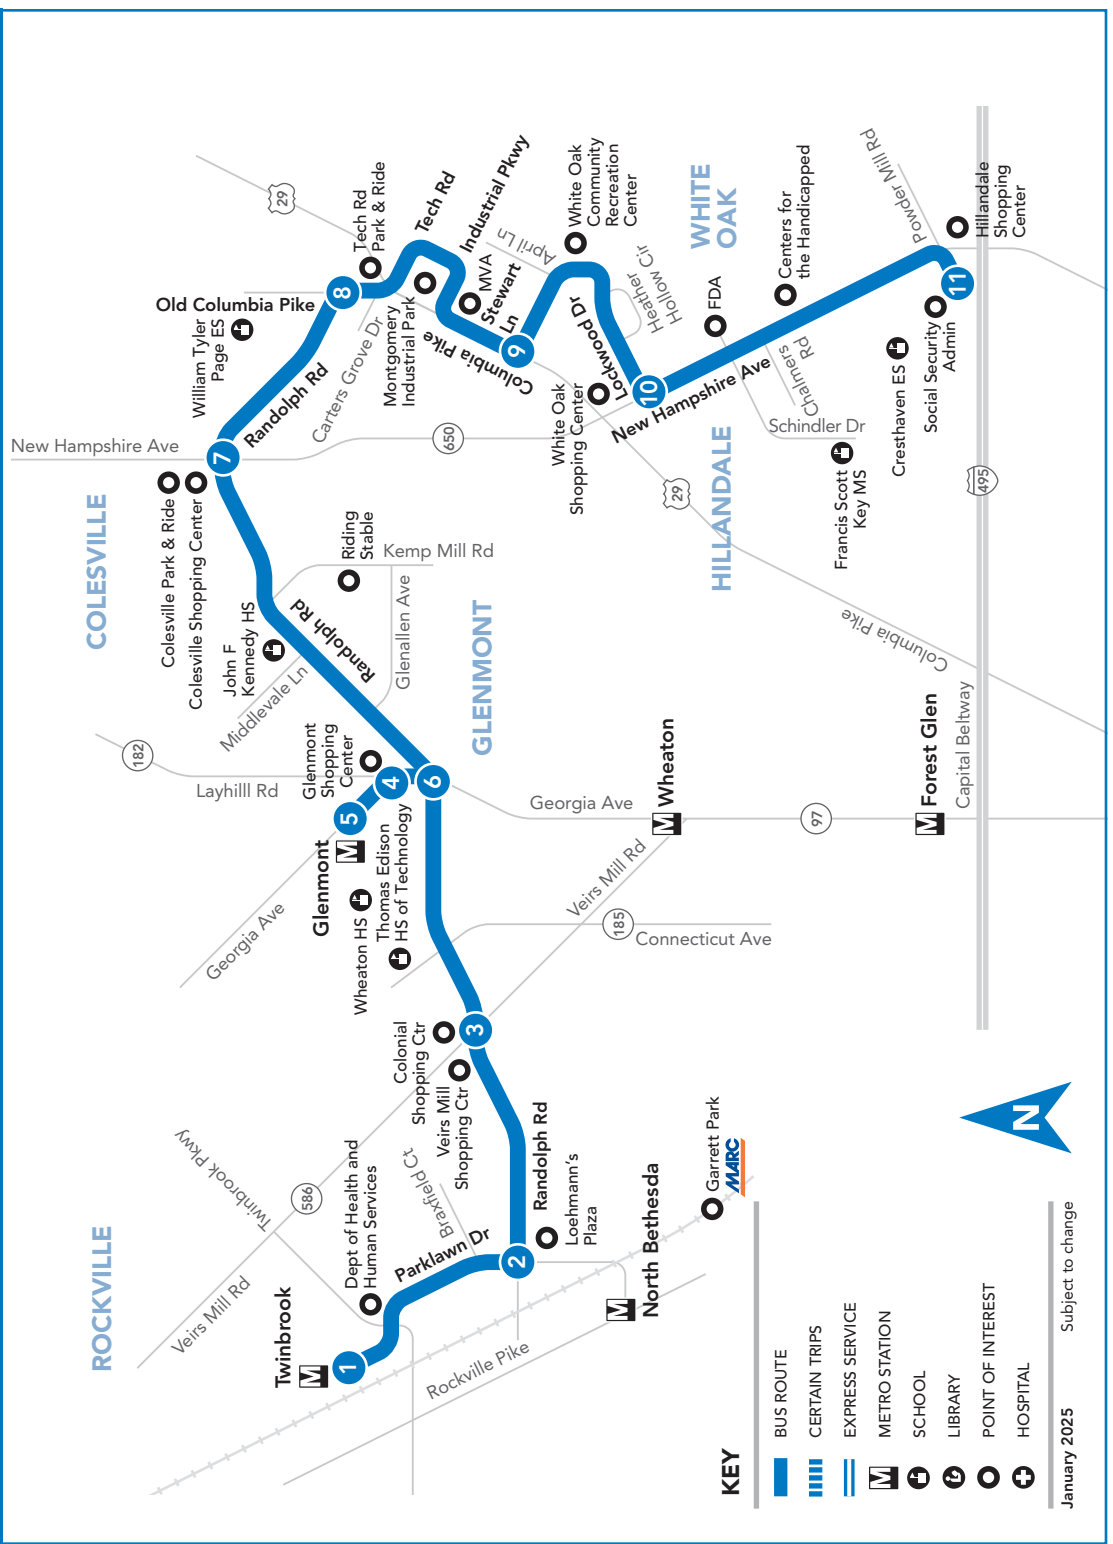

HOW TO RIDE A BUS

Check schedule for timepoint nearest your location. Wait at the blue and white **RIDE ON** bus stop sign. Arrive several minutes before scheduled time. Have exact fare ready (drivers do not make change).

- Not all stops are listed on a public timetable.
- If you are unfamiliar with your stop, sit or stand behind the line near the front of the bus and ask the bus driver to notify you when your stop is approaching.
- Ask the bus driver if you are not sure if the bus goes to your stop.
- If you have internet access (at home or somewhere else, such as a public library), it may be easier for you to use an online trip planner rather than a paper timetable.
- Be mindful of changes in the schedule, for holidays or bad weather.
- Please observe the following rules for all patrons: No eating, drinking, or smoking.
- Electronic devices may be played with earphones set at low level.

HOW TO READ A TIMETABLE

- Find the schedule for the day of the week and the direction you wish to ride.
- Find the timepoints closest to your origin and destination. The timepoints are shown on the route map and indicate the time the bus is scheduled to be at the particular location. Your nearest bus stop may be between timepoints.
- Read down the column to see the times when a trip will be at the given timepoint. Read the times across to the right to see when the trip reaches other timepoints. If no time is shown, that trip does not serve that timepoint.

FARES

Effective October 2024