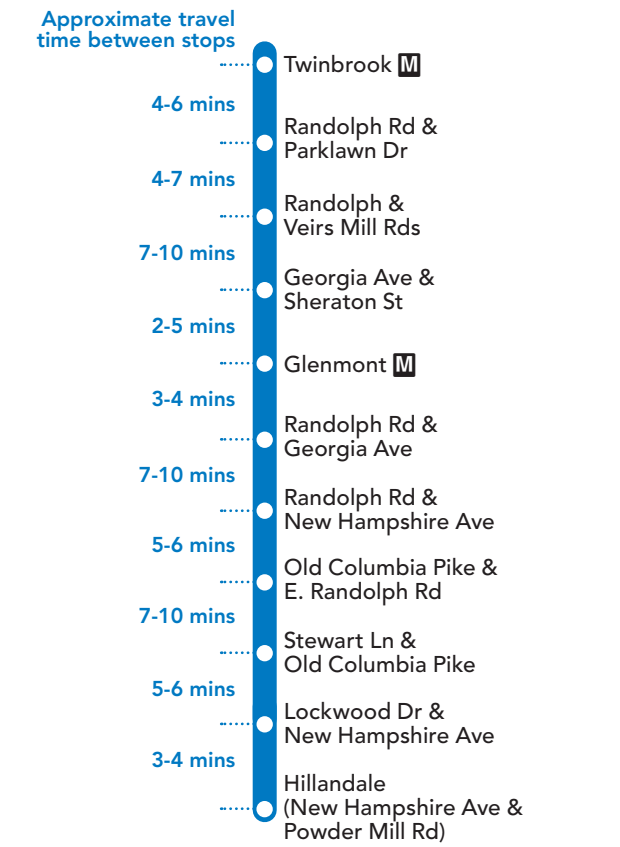

HOLIDAY SCHEDULE

Weekday Schedule operates on Indigenous Peoples' Day
Saturday Schedule operates on Independence Day
Sunday Schedule operates on New Year's Day, Memorial Day, Labor Day, Thanksgiving Day, Christmas Day
Special Schedule operates on MLK, Jr. Day, Presidents' Day, Juneteenth, Veterans Day

- Like us on Facebook facebook.com/RideOnMCT
- Follow us on X x.com/RideOnMCT
- Subscribe to email alerts at www.montgomerycountymd.gov/govdelivery
- Subscribe to text alerts by texting MONTGOMERY RIDEON to 468311
- YouTube youtube.com/RideOnMCT
- Instagram instagram.com/RideOnMCT

Thank You for Riding with Us!
Printed on recycled paper with soy-based ink

EFFECTIVE: JANUARY 12, 2025

10