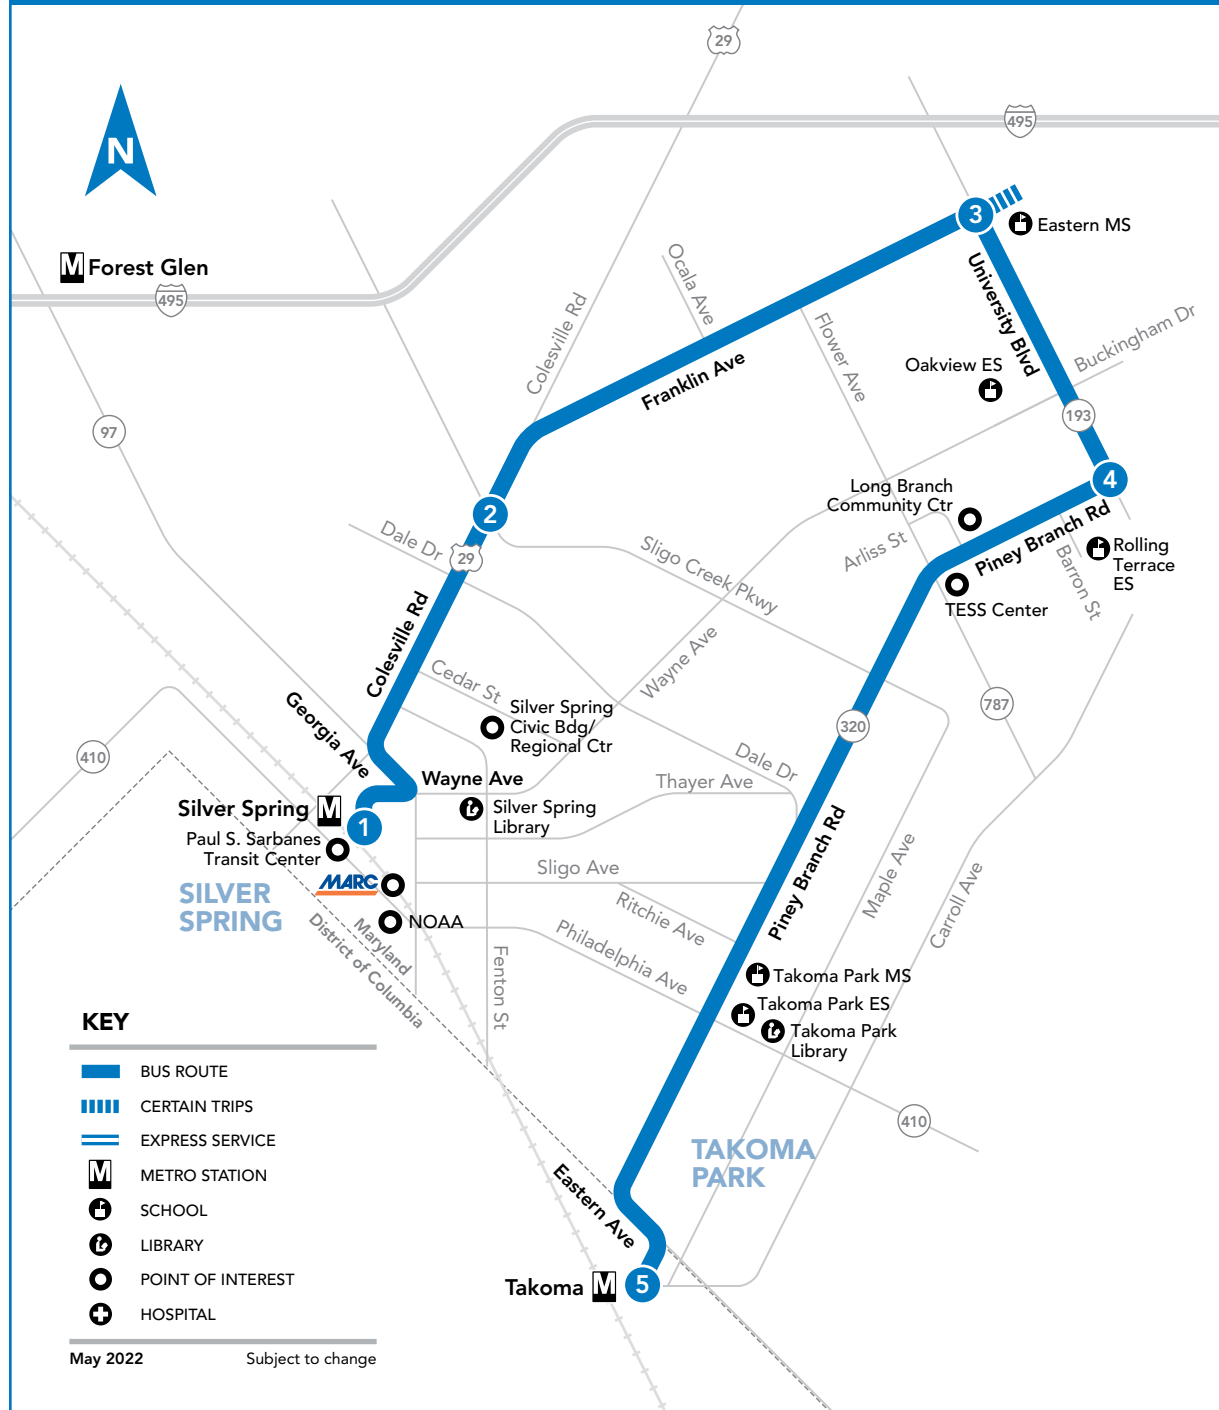

14

Paul S. Sarbanes TC (Silver Spring M) – Colesville Rd – Franklin Ave – University Blvd – Piney Branch Rd – Takoma M