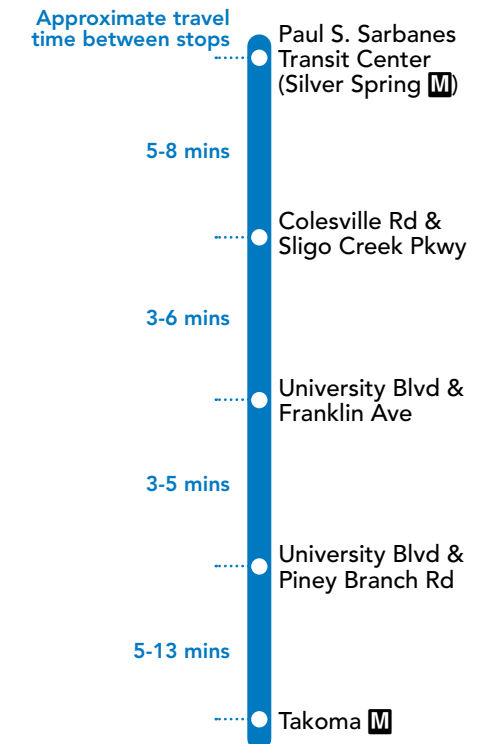

NOTES: AM PM

* Trip serves Eastern Middle School on East Franklin Ave on school days only.

14 To Paul S. Sarbanes Transit Center (Silver Spring M)

MONDAY THROUGH FRIDAY

SEE TIMEPOINT LOCATION ON ROUTE MAP

YouTube youtube.com/RideOnMCT Instagram instagram.com/RideOnMCT

Thank You for Riding with Us!

Printed on recycled paper with soy-based ink

EFFECTIVE: MAY 8, 2022

14

SERVICE DAYS

MONDAY - SATURDAY

Telephone 311