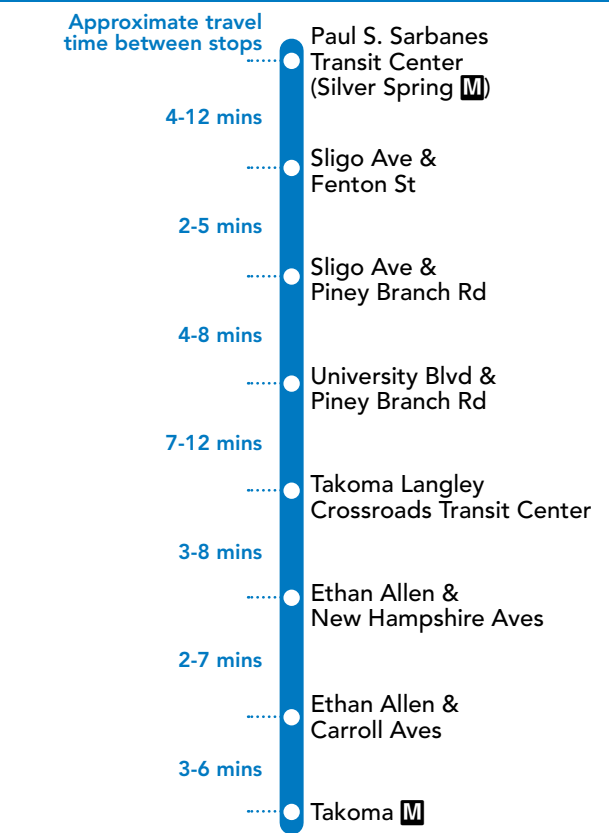

SERVICE DAYS

DAILY

Montgomery County Transit

Telephone 311

Online at www.rideonbus.com

Real Time Info at www.rideonrealtime.com