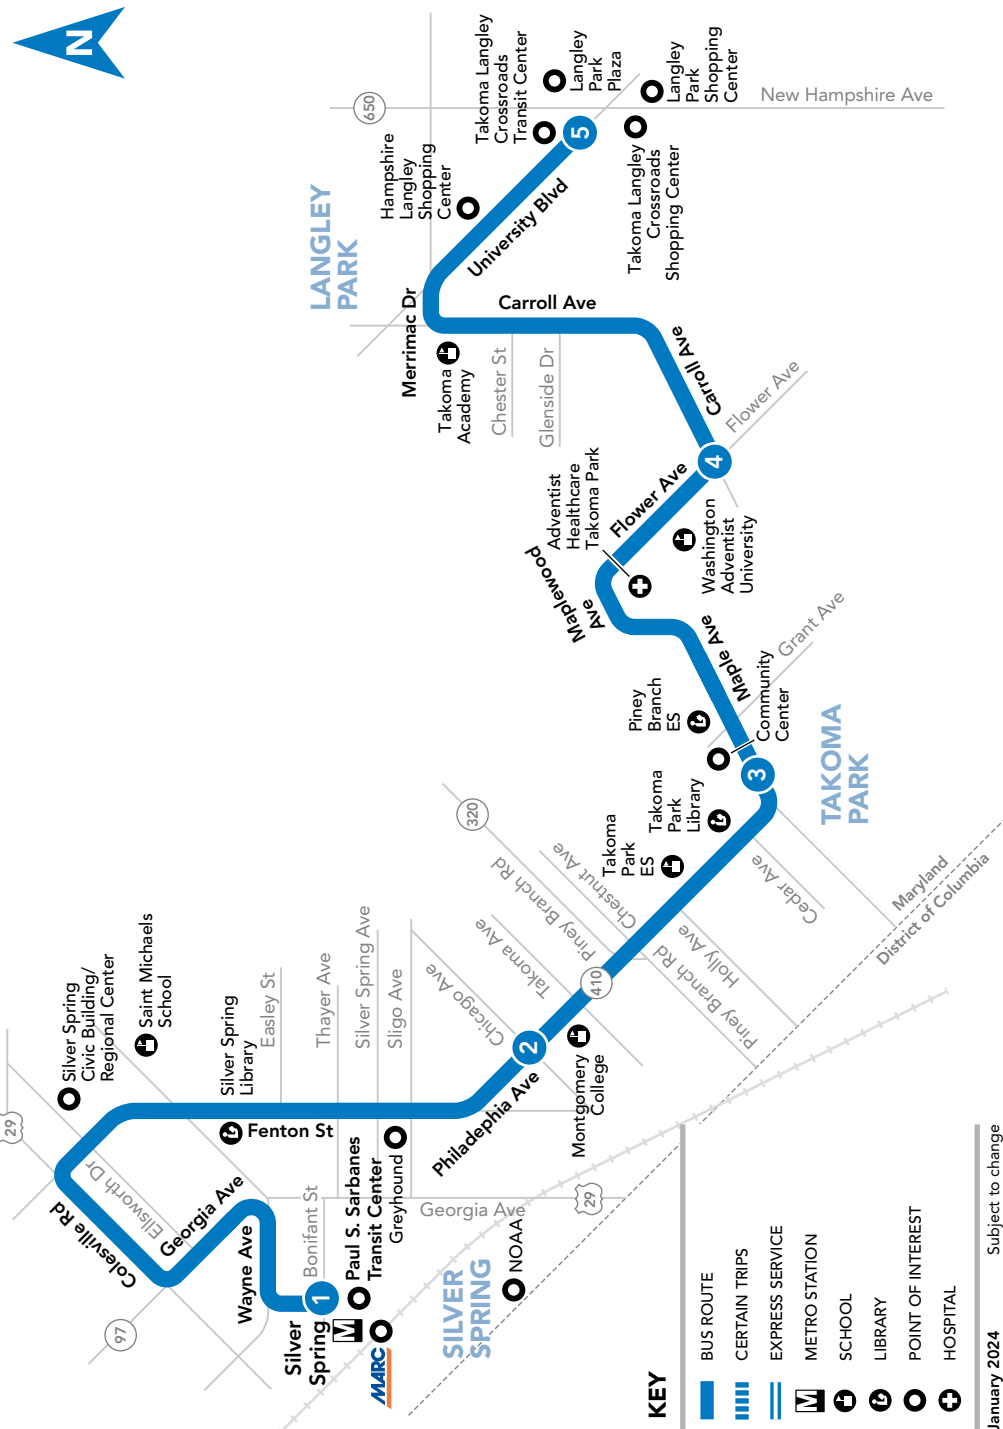

January 2024 Subject to change

17 To Takoma Langley Crossroads TC

SUNDAY

SEE TIMEPOINT LOCATION ON ROUTE MAP

- Paul S. Sarbanes TC (Silver Spring M)
- Montgomery College (Philadelphia & Chicago)
- Philadelphia & Maple Aves
- Carroll & Flower Aves
- Takoma Langley Crossroads TC

1	2	3	4	5
6:35	6:42	6:45	6:50	6:53
7:20	7:27	7:30	7:35	7:38
8:05	8:12	8:15	8:20	8:23
8:50	8:57	9:00	9:05	9:08
9:35	9:42	9:45	9:50	9:53
10:15	10:26	10:29	10:35	10:38
10:55	11:06	11:09	11:15	11:18
11:30	11:41	11:44	11:50	11:53
12:05	12:16	12:19	12:25	12:28
12:40	12:51	12:54	1:00	1:03
1:15	1:26	1:29	1:35	1:38
1:50	2:01	2:04	2:10	2:13
2:25	2:36	2:39	2:45	2:48
3:00	3:11	3:14	3:20	3:23
3:35	3:46	3:49	3:55	3:58
4:10	4:21	4:24	4:30	4:33
4:45	4:56	4:59	5:05	5:08
5:20	5:31	5:34	5:40	5:43
5:55	6:06	6:09	6:15	6:18
6:35	6:45	6:48	6:53	6:56
7:20	7:30	7:33	7:38	7:41
8:05	8:15	8:18	8:23	8:26
8:50	9:00	9:03	9:08	9:11
9:35	9:45	9:48	9:53	9:56

NOTES: AM PM

17 To Paul S. Sarbanes Transit Center (Silver Spring M)

SUNDAY

SEE TIMEPOINT LOCATION ON ROUTE MAP

- Takoma Langley Crossroads TC
- Carroll & Flower Aves
- Philadelphia & Maple Aves
- Montgomery College (Philadelphia & Chicago)
- Paul S. Sarbanes TC (Silver Spring M)

5	4	3	2	1
6:20	6:23	6:28	6:31	6:38
7:05	7:08	7:13	7:16	7:23
7:50	7:53	7:58	8:01	8:08
8:30	8:33	8:38	8:41	8:48
9:05	9:08	9:13	9:16	9:23
9:40	9:43	9:48	9:51	9:58
10:15	10:19	10:24	10:27	10:34
10:50	10:54	10:59	11:02	11:09
11:25	11:29	11:34	11:37	11:44
12:00	12:04	12:09	12:12	12:19
12:35	12:39	12:44	12:47	12:54
1:10	1:14	1:20	1:23	1:31
1:45	1:49	1:55	1:58	2:06
2:20	2:24	2:30	2:33	2:41
2:55	2:59	3:05	3:08	3:16
3:30	3:34	3:40	3:43	3:51
4:10	4:14	4:20	4:23	4:31
4:50	4:54	5:00	5:03	5:11
5:35	5:39	5:45	5:48	5:56
6:20	6:23	6:28	6:31	6:38
7:05	7:08	7:13	7:16	7:23
7:50	7:53	7:58	8:01	8:08
8:35	8:38	8:43	8:46	8:53
9:20	9:23	9:28	9:31	9:38

NOTES: AM PM

Please arrive at your stop several minutes ahead of your bus' scheduled arrival. Since safe service is a priority at Ride On, buses may be delayed due to traffic or weather.

WELCOME TO RIDE ON

RIDE ON is a community bus service operated by the Montgomery County Department of Transportation. RIDE ON operates over 75 routes that serve all 13 Montgomery County Metrorail stations and 7 MARC stations. For detailed information, or to have timetables mailed, call 311. Outside Montgomery County 240-777-0311

Visit our web site at: www.rideonbus.com
Real Time information is available at: www.rideonrealtime.com
Regular Mailing Address: Montgomery County DOT Division of Transit Services 101 Monroe Street, 5th Floor Rockville, MD 20850

For more information, or to request this document in an alternate format or translated into another language, please call 311, or outside Montgomery County 240-777-0311.

Para más información o para pedir este documento en un formato diferente o traducido a otro idioma, por favor, llame al 311 o de fuera del Condado de Montgomery al 240-777-0311.

如需更多信息、需要以其它格式提供本文档或需要将本文档翻译成其它语言, 请拨打311。如果您不在蒙哥马利郡, 请拨打240-777-0311。