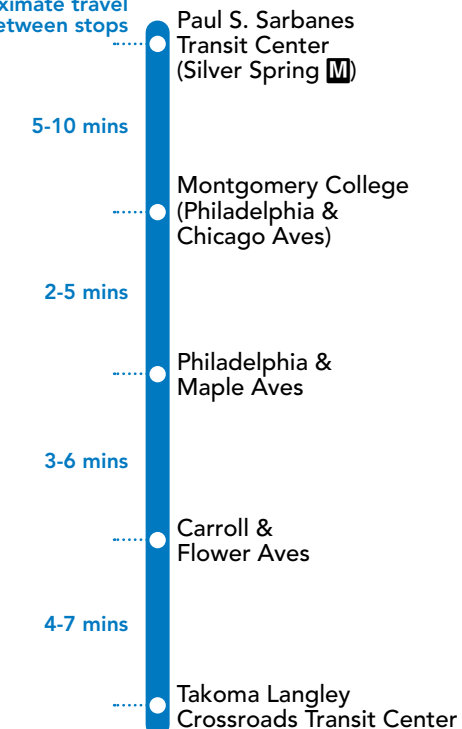

YouTube youtube.com/RideOnMCT Instagram instagram.com/RideOnMCT

Thank You for Riding with Us!

Printed on recycled paper with soy-based ink

EFFECTIVE: JANUARY 14, 2024

17

Approximate travel time between stops