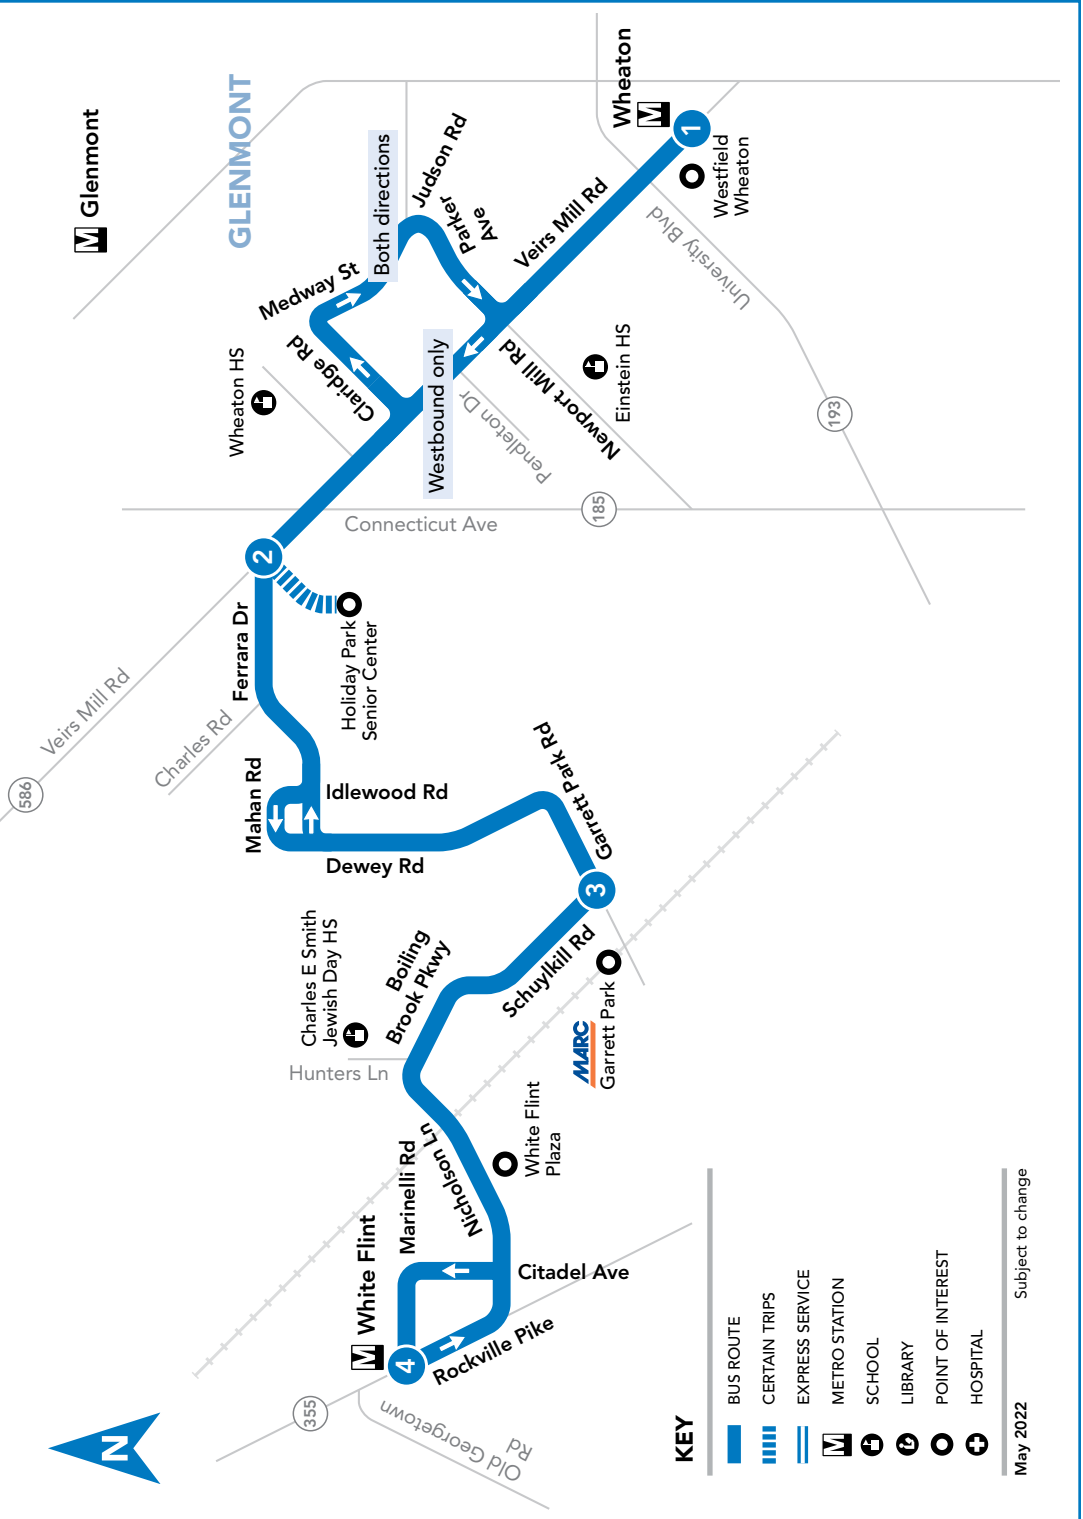

38 To White Flint M

SUNDAY

SEE TIMEPOINT LOCATION ON ROUTE MAP

Wheaton M	Veirs Mill Rd & Ferrara Dr	Schuylkill & Garrett Park Rds	White Flint M
1	2	3	4
6:35	6:46	6:52	6:58
7:10	7:21	7:27	7:33
7:45	7:56	8:02	8:08
8:20	8:32	8:38	8:45
8:55	9:07	9:13	9:20
9:30	9:42	9:48	9:55
10:05	10:17	10:23	10:30
10:40	10:52	10:58	11:05
11:15	11:27	11:33	11:40
11:50	12:02	12:08	12:15
12:25	12:37	12:43	12:50
1:00	1:12	1:18	1:25
1:35	1:47	1:53	2:00
2:10	2:22	2:28	2:35
2:45	2:57	3:03	3:10
3:20	3:32	3:38	3:45
3:55	4:07	4:13	4:20
4:30	4:42	4:48	4:55
5:05	5:16	5:22	5:28
5:40	5:51	5:57	6:03
6:15	6:26	6:32	6:38
6:50	7:01	7:07	7:13
7:25	7:36	7:42	7:48

NOTES: AM PM

HOW TO READ A TIMETABLE

- Find the schedule for the day of the week and the direction you wish to ride.
- Find the timepoints closest to your origin and destination. The timepoints are shown on the route map and indicate the time the bus is scheduled to be at the particular location. Your nearest bus stop may be between timepoints.
- Read down the column to see the times when a trip will be at the given timepoint. Read the times across to the right to see when the trip reaches other timepoints.

38 To Wheaton M

SUNDAY

SEE TIMEPOINT LOCATION ON ROUTE MAP

White Flint M	Schuylkill & Garrett Park Rds	Veirs Mill Rd & Ferrara Dr	Wheaton M
4	3	2	1
7:05	7:11	7:17	7:26
7:40	7:46	7:52	8:01
8:15	8:21	8:27	8:36
8:50	8:56	9:02	9:11
9:25	9:31	9:37	9:46
10:00	10:07	10:13	10:23
10:35	10:42	10:48	10:58
11:10	11:17	11:23	11:33
11:45	11:52	11:58	12:08
12:20	12:27	12:33	12:43
12:55	1:02	1:08	1:18
1:30	1:37	1:43	1:53
2:05	2:12	2:18	2:28
2:40	2:47	2:53	3:03
3:15	3:22	3:28	3:38
3:50	3:57	4:03	4:13
4:25	4:32	4:38	4:48
5:00	5:07	5:13	5:23
5:35	5:42	5:48	5:58
6:10	6:17	6:23	6:33
6:45	6:52	6:58	7:08
7:20	7:27	7:33	7:43
7:55	8:01	8:07	8:16

NOTES: AM PM

Please arrive at your stop several minutes ahead of your bus' scheduled arrival. Since safe service is a priority at Ride On, buses may be delayed due to traffic or weather.

WELCOME TO RIDE ON

RIDE ON is a community bus service operated by the Montgomery County Department of Transportation. RIDE ON operates over 75 routes that serve all 13 Montgomery County Metrorail stations and 7 MARC stations. For detailed information, or to have timetables mailed, call 311. Outside Montgomery County 240-777-0311

Visit our web site at: www.rideonbus.com
Real Time information is available at: www.rideonrealtime.com
Regular Mailing Address: Montgomery County DOT Division of Transit Services 101 Monroe Street, 5th Floor Rockville, MD 20850

For more information, or to request this document in an alternate format or translated into another language, please call 311, or outside Montgomery County 240-777-0311.

Para más información o para pedir este documento en un formato diferente o traducido a otro idioma, por favor, llame al 311 o de fuera del Condado de Montgomery al 240-777-0311.

如需更多信息、需要以其它格式提供本文档或需要将本文档翻译成其它语言, 请拨打311。如果您不在蒙哥马利郡, 请拨打 240-777-0311。