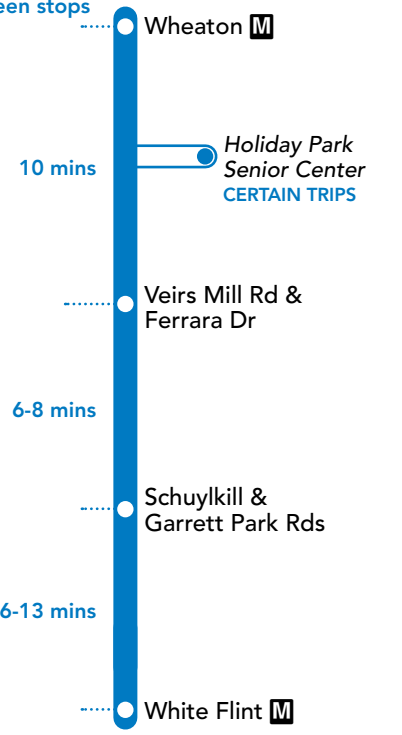

NOTES: AM PM

- Trip serves Holiday Park Senior Center

38 To Wheaton M

MONDAY THROUGH FRIDAY

SEE TIMEPOINT LOCATION ON ROUTE MAP

White Flint M	Schuykill & Garrett Park Rds	Veirs Mill Rd & Ferrara Dr	Wheaton M
4	3	2	1
5:40	5:46	5:52	6:03
6:15	6:21	6:27	6:38
6:50	6:57	7:04	7:15
7:20	7:27	7:34	7:45
7:50	7:57	8:04	8:15
8:20	8:27	8:34	8:45
8:50	8:58	9:05	9:16
9:20	9:28	9:36	9:47
9:50	9:58	10:06	10:17
10:20	10:28	10:36	10:47
10:50	10:57	11:05	11:15
11:20	11:27	11:35	11:45
11:50	11:57	12:05	12:15
12:20	12:27	12:35	12:45
12:50	12:57	1:05	1:15
1:20	1:27	1:35	1:45
1:50	1:58	2:07	2:19
2:20	2:28	2:37	2:49
2:50	2:58	3:07	3:19
3:20	3:28	3:36	3:48
3:50	3:58	4:06	4:18
4:20	4:28	4:36	4:48
4:50	4:58	5:06	5:18
5:20	5:28	5:36	5:48
5:50	5:58	6:06	6:18
6:20	6:28	6:37	6:49
6:50	6:57	7:04	7:15
7:20	7:27	7:35	7:46
7:50	7:57	8:05	8:16
8:20	8:26	8:32	8:42
8:55	9:01	9:07	9:17
9:30	9:36	9:42	9:52
10:15	10:21	10:27	10:37

NOTES: AM PM

- Trip serves Holiday Park Senior Center

38 To White Flint M

SATURDAY

SEE TIMEPOINT LOCATION ON ROUTE MAP

Wheaton M	Veirs Mill Rd & Ferrara Dr	Schuykill & Garrett Park Rds	White Flint M
1	2	3	4
6:35	6:46	6:52	6:58
7:10	7:21	7:27	7:33
7:45	7:56	8:02	8:08
8:20	8:32	8:38	8:45
8:55	9:07	9:13	9:20
9:30	9:42	9:48	9:55
10:05	10:17	10:23	10:30
10:40	10:52	10:58	11:05
11:15	11:27	11:33	11:40
11:50	12:02	12:08	12:15
12:25	12:37	12:43	12:50
1:00	1:13	1:19	1:26
1:35	1:48	1:54	2:01
2:10	2:23	2:29	2:36
2:45	2:58	3:04	3:11
3:20	3:33	3:39	3:46
3:55	4:08	4:14	4:21
4:30	4:43	4:49	4:56
5:05	5:16	5:22	5:29
5:40	5:51	5:57	6:04
6:15	6:26	6:32	6:39
6:50	7:01	7:07	7:14
7:25	7:36	7:42	7:49
8:00	8:11	8:16	8:22
8:35	8:46	8:51	8:57

YouTube youtube.com/RideOnMCT
Instagram instagram.com/RideOnMCT

Thank You for Riding with Us!

Printed on recycled paper with soy-based ink

EFFECTIVE: MAY 8, 2022

38

Approximate travel time between stops

SERVICE DAYS
DAILY