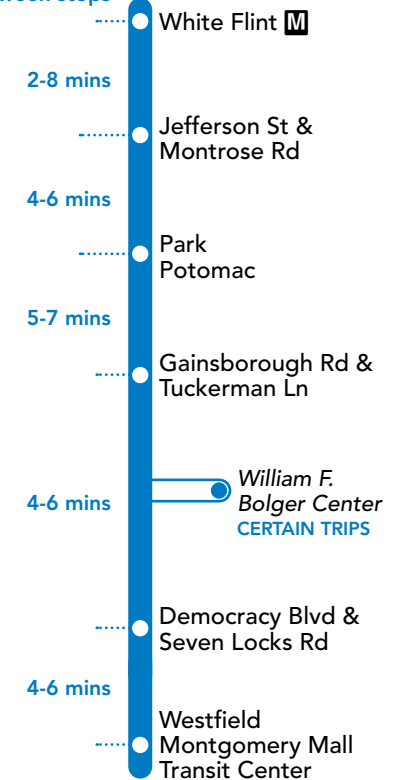

NOTES: AM PM

- Trip serves William F. Bolger Center

**42 To White Flint**

**MONDAY THROUGH FRIDAY**

SEE TIMEPOINT LOCATION ON ROUTE MAP

	Westfield Montgomery Mall Transit Center	Democracy Blvd & Seven Locks Rd	Gainsborough Rd & Tuckerman Ln	Park Potomac	Jefferson St & Montrose Rd	White Flint	Boiling Brook Pkwy
7							
6		5:15	5:19	5:25	5:31	5:38	5:42
5		5:55	6:01	6:06	6:13	6:21	6:26
4		6:35	6:41	6:46	6:53	7:01	7:06
3		7:15	7:21	7:27	7:34	7:44	7:50
2		7:55	8:01	8:07	8:14	8:22	8:27
1		8:35	8:41	8:47	8:54	9:02	9:07
		9:15	9:21	9:27	9:34	9:42	9:47
		9:55	10:01	10:07	10:14	10:22	10:27
		10:35	10:41	10:47	10:54	11:02	11:07
		11:15	11:21	11:27	11:34	11:42	11:47
		11:55	12:01	12:07	12:14	12:22	12:27
		12:35	12:41	12:48	12:56	1:04	1:10
		1:15	1:21	1:28	1:36	1:44	1:50
		1:55	2:01	2:08	2:16	2:24	2:30
		2:35	2:41	2:47	2:56	3:05	3:12
		3:15	3:20	3:25	3:33	3:41	3:47
		3:55	4:00	4:05	4:13	4:21	4:27
		•4:35	4:40	4:50	4:58	5:06	5:12
		5:15	5:20	5:25	5:33	5:41	5:47
		5:55	6:00	6:05	6:13	6:21	6:27
		6:35	6:39	6:44	6:51	6:59	7:04
		7:15	7:19	7:24	7:31	7:39	7:44
		7:55	7:59	8:04	8:11	8:19	8:24
		8:35	8:39	8:44	8:51	8:59	9:04

Printed on recycled paper with soy-based ink

EFFECTIVE: MAY 8, 2022

42

Approximate travel time between stops