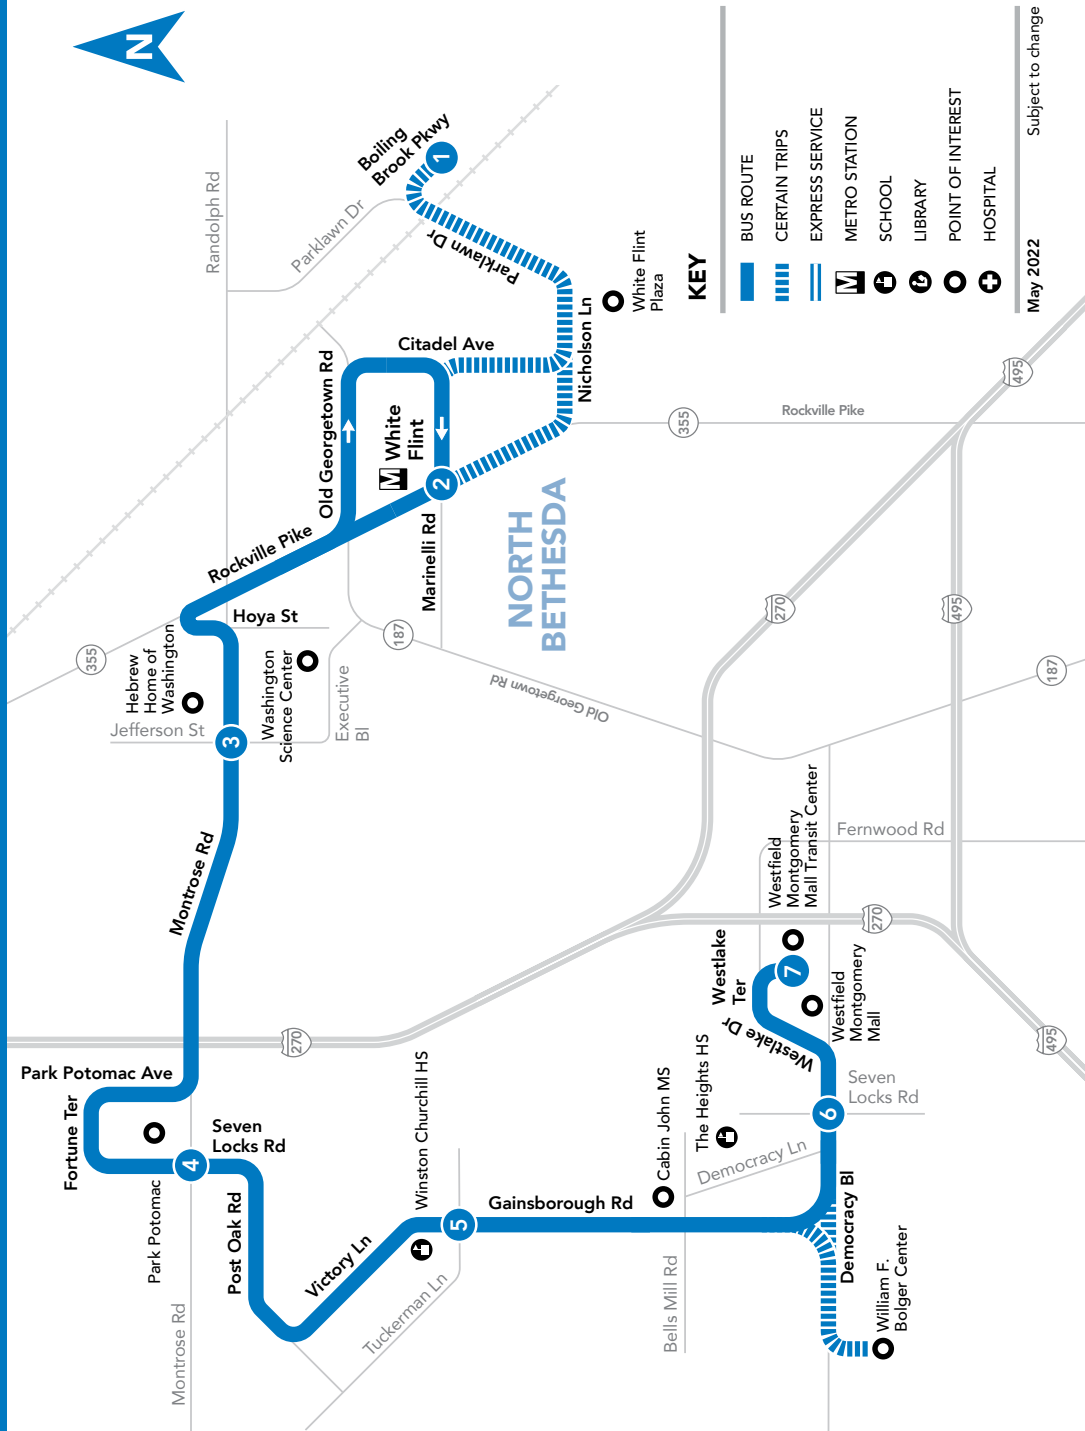

HOW TO RIDE A BUS

Check schedule for timepoint nearest your location. Wait at the blue and white **RIDE ON** bus stop sign. Arrive several minutes before scheduled time. Have exact fare ready (drivers do not make change).

- Not all stops are listed on a public timetable.
- If you are unfamiliar with your stop, sit or stand behind the line near the front of the bus and ask the bus driver to notify you when your stop is approaching.
- Ask the bus driver if you are not sure if the bus goes to your stop.
- If you have internet access (at home or somewhere else, such as a public library), it may be easier for you to use an online trip planner rather than a paper timetable.
- Be mindful of changes in the schedule, for holidays or bad weather.
- Please observe the following rules for all patrons: No eating, drinking, or smoking.
- Electronic devices may be played with earphones set at *low level*.

HOW TO READ A TIMETABLE

- Find the schedule for the day of the week and the direction you wish to ride.
- Find the timepoints closest to your origin and destination. The timepoints are shown on the route map and indicate the time the bus is scheduled to be at the particular location. Your nearest bus stop may be between timepoints.
- Read down the column to see the times when a trip will be at the given timepoint. Read the times across to the right to see when the trip reaches other timepoints. If no time is shown, that trip does not serve that timepoint.