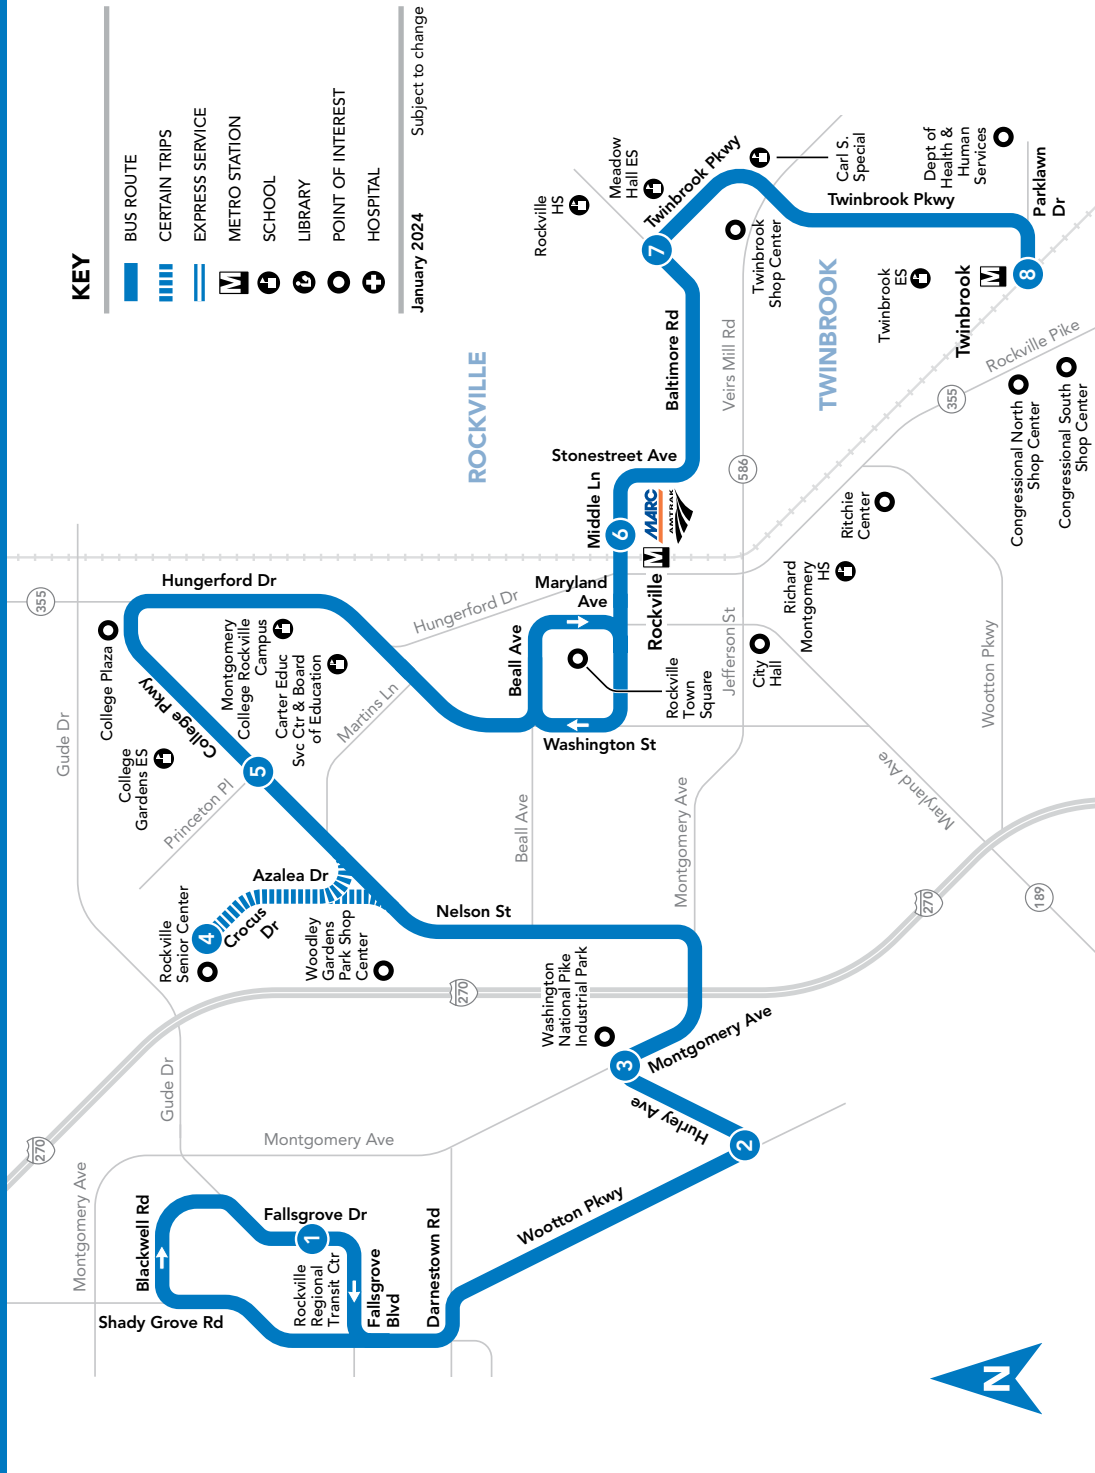

FARES Effective October 2024

Regular Fare, Token, or SmarTrip®	$1.00
Transfer from MetroRail to Ride On buses	$1.00
SmarTrip® Transfer from MetroRail to Metrobus	FREE
Ride On Bus-to-Bus Transfer with SmarTrip®	FREE
Ride On to Metrobus Transfer with SmarTrip®	$1.25
Metrobus to Ride On Transfer with SmarTrip®	FREE
Seniors age 65 years or older with a Senior SmarTrip® card or valid Medicare Card and Photo ID	FREE
Person with disability with Metro Disabled ID Card	
Person with disability with Metro Disability ID Card – Attendant Eligible	
Attendant also rides free.	FREE
MetroAccess - Certified Customer with ID	
MetroAccess - Companion	FREE
Children under age 5	
Children 5 to 18 with a Youth Cruiser SmarTrip® Card or student ID Anytime	FREE

HOW TO READ A TIMETABLE

- Find the schedule for the day of the week and the direction you wish to ride.
- Find the timepoints closest to your origin and destination. The timepoints are shown on the route map and indicate the time the bus is scheduled to be at the particular location. Your nearest bus stop may be between timepoints.
- Read down the column to see the times when a trip will be at the given timepoint. Read the times across to the right to see when the trip reaches other timepoints.

Montgomery County assures that no person shall, on the grounds of race, color, or national origin, as provided by Title VI of the Civil Rights Act of 1964 and the Civil Rights Act of 1987, be excluded from the participation in, be denied the benefits of, or be otherwise subjected to discrimination under any program or activity. For more information or to file a complaint, please contact the Montgomery County Office of Human Rights.

WELCOME TO RIDE ON

RIDE ON is a community bus service operated by the Montgomery County Department of Transportation. **RIDE ON** operates over 75 routes that serve all 13 Montgomery County Metrorail stations and 7 MARC stations. For detailed information, or to have timetables mailed, call 311. Outside Montgomery County 240-777-0311

Visit our web site at: www.rideonbus.com
Real Time information is available at: www.rideonrealtime.com

Regular Mailing Address:
Montgomery County DOT
Division of Transit Services
101 Monroe Street, 5th
Floor Rockville, MD 20850

For more information, or to request this document in an alternate format or translated into another language, please call 311, or outside Montgomery County 240-777-0311.

Para más información o para pedir este documento en un formato diferente o traducido a otro idioma, por favor, llame al 311 o de fuera del Condado de Montgomery al 240-777-0311.

如需更多信息、需要以其它格式提供本文檔或需要將本文檔翻譯成其它語言，請撥打311。如果您不在蒙哥馬利郡，請撥打240-777-0311。

자세한 정보를 원하시거나 본 문서를 다른 형식 또는 다른 언어로의 번역본으로 원하실 경우, 전화번호 311, 또는 몽고메리 카운티 이외의 지역에서는 240-777-0311로 연락하시기 바랍니다.

ለተጨማሪ መረጃ፣ ወይም ደህንነት ደብዳቤ ለመጠየቅ ወይም ወደሌላ ቋንቋ ለማስተርጎም፣ ከዚህ በፊት 311 ወይም ከሞንትጎመሪ ካውንቲ ውጪ 240-777-0311 ደደውሉ።