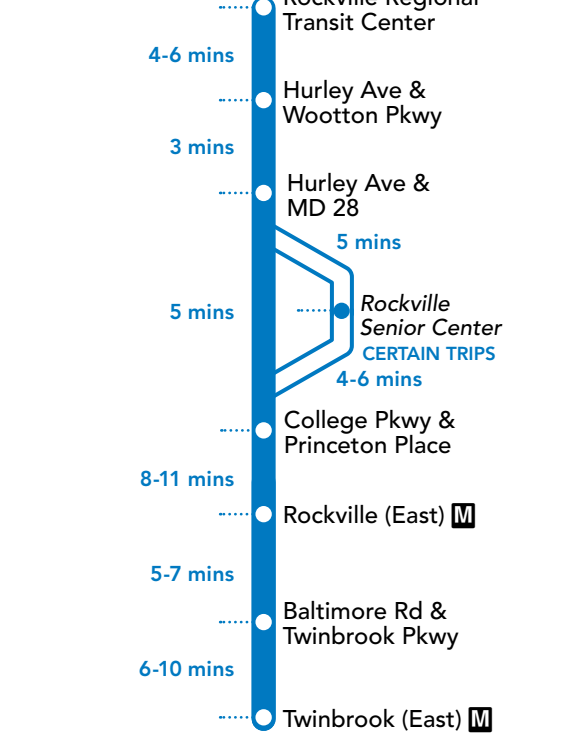

NOTES:

AM	PM
----	----

45 To Rockville Regional Transit Center

MONDAY THROUGH FRIDAY

SEE TIMEPOINT LOCATION ON ROUTE MAP

8	7	6	5	4	3	2	1
5:25	5:33	5:39	5:47		5:53	5:55	6:01
5:55	6:04	6:10	6:20		6:26	6:29	6:35
6:20	6:29	6:35	6:45		6:51	6:54	7:00
6:45	6:54	7:00	7:10		7:16	7:19	7:25
7:05	7:14	7:20	7:30		7:36	7:39	7:45
7:25	7:36	7:43	7:54		8:00	8:03	8:10
7:45	7:56	8:03	8:14		8:20	8:23	8:30
8:10	8:21	8:28	8:39		8:45	8:48	8:55
8:40	8:51	8:58	9:09	9:15	9:20	9:23	9:30
9:15	9:26	9:33	9:44		9:50	9:53	10:00
9:55	10:04	10:11	10:23	10:29	10:34	10:37	10:44
10:35	10:44	10:51	11:03		11:09	11:12	11:19
11:15	11:24	11:31	11:43	11:49	11:54	11:57	12:04
11:55	12:04	12:11	12:23		12:29	12:32	12:39
12:35	12:44	12:51	1:03	1:09	1:14	1:17	1:24
1:15	1:24	1:31	1:43		1:49	1:52	1:59
1:55	2:04	2:11	2:23	2:29	2:34	2:37	2:44
2:30	2:42	2:50	3:02		3:08	3:11	3:17
3:00	3:12	3:20	3:32		3:38	3:41	3:47
3:25	3:37	3:45	3:57		4:03	4:06	4:12
3:45	3:57	4:05	4:17		4:23	4:26	4:32
4:05	4:17	4:25	4:37		4:43	4:46	4:52
4:25	4:37	4:45	4:57		5:03	5:06	5:12
4:50	5:02	5:10	5:22		5:28	5:31	5:37
5:15	5:31	5:40	5:51		5:57	6:00	6:06
5:45	6:01	6:10	6:21		6:27	6:30	6:36
6:15	6:26	6:34	6:45		6:51	6:54	7:00
6:45	6:56	7:04	7:15		7:21	7:24	7:30
7:20	7:31	7:39	7:50		7:56	7:59	8:05
7:55	8:06	8:14	8:25		8:31	8:34	8:40

HOW TO READ A TIMETABLE

- Find the schedule for the day of the week and the direction you wish to ride.
- Find the timepoints closest to your origin and destination. The timepoints are shown on the route map and indicate the time the bus is scheduled to be at the particular location. Your nearest bus stop may be between timepoints.
- Read down the column to see the times when a trip will be at the given timepoint. Read the times across to the right to see when the trip reaches other timepoints.

YouTube
youtube.com/RideOnMCT

Instagram
instagram.com/RideOnMCT

Thank You for Riding with Us!

Printed on recycled paper with soy-based ink

Approximate travel time between stops

SERVICE DAYS
MONDAY – SATURDAY