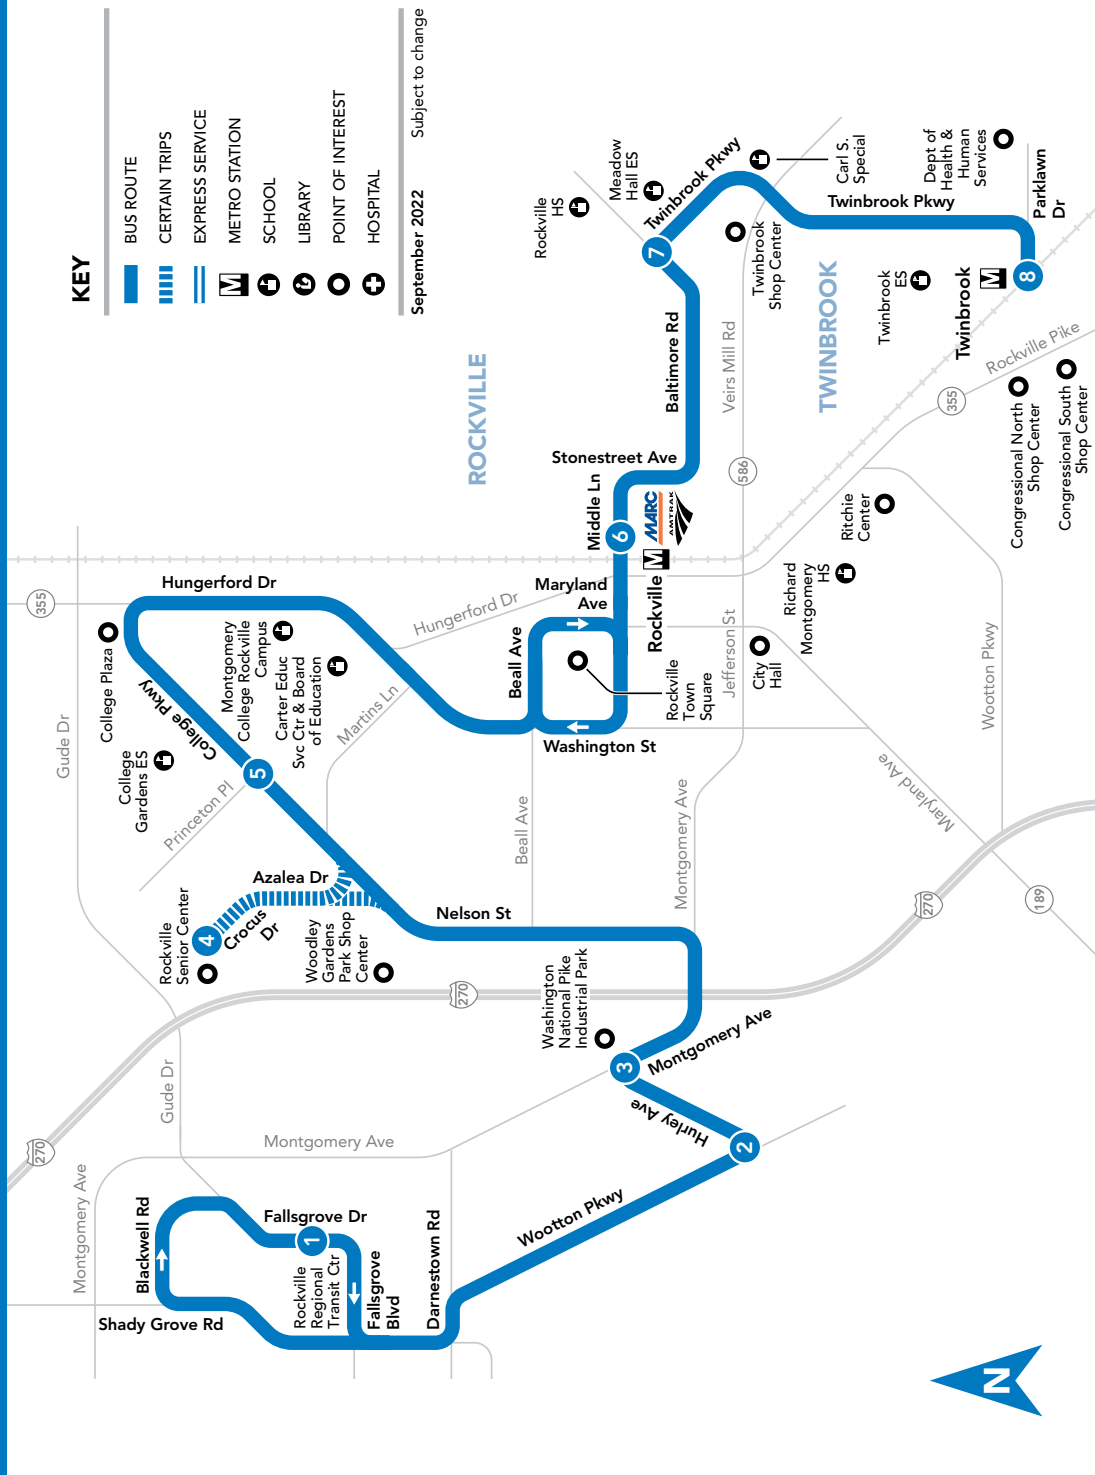

FARES Effective August 2022

Regular Fare, Token, or SmarTrip®	$1.00
Transfer from MetroRail to Ride On buses	$1.00
SmarTrip® Transfer from MetroRail to Metrobus	FREE
Ride On Bus-to-Bus Transfer with SmarTrip®	FREE
Ride On to Metrobus Transfer with SmarTrip®	$1.00
Metrobus to Ride On Transfer with SmarTrip®	FREE
Seniors age 65 years or older with a Senior SmarTrip® card or valid Medicare Card and Photo ID	FREE
Person with disability with Metro Disabled ID Card	
Person with disability with Metro Disability ID Card – Attendant Eligible	
Attendant also rides free.	FREE
MetroAccess - Certified Customer with ID	
MetroAccess - Companion	FREE
Children under age 5	
Children 5 to 18 with a Youth Cruiser SmarTrip® Card or student ID Anytime	FREE

HOW TO READ A TIMETABLE

- Find the schedule for the day of the week and the direction you wish to ride.
- Find the timepoints closest to your origin and destination. The timepoints are shown on the route map and indicate the time the bus is scheduled to be at the particular location. Your nearest bus stop may be between timepoints.
- Read down the column to see the times when a trip will be at the given timepoint. Read the times across to the right to see when the trip reaches other timepoints.

Montgomery County assures that no person shall, on the grounds of race, color, or national origin, as provided by Title VI of the Civil Rights Act of 1964 and the Civil Rights Act of 1987, be excluded from the participation in, be denied the benefits of, or be otherwise subjected to discrimination under any program or activity. For more information or to file a complaint, please contact the Montgomery County Office of Human Rights.

WELCOME TO RIDE ON

RIDE ON is a community bus service operated by the Montgomery County Department of Transportation. **RIDE ON** operates over 75 routes that serve all 13 Montgomery County Metrorail stations and 7 MARC stations. For detailed information, or to have timetables mailed, call 311. Outside Montgomery County 240-777-0311

Visit our web site at: www.rideonbus.com
Real Time information is available at: www.rideonrealtime.com

Regular Mailing Address:
Montgomery County DOT
Division of Transit Services
101 Monroe Street, 5th
Floor Rockville, MD 20850

For more information, or to request this document in an alternate format or translated into another language, please call 311, or outside Montgomery County 240-777-0311.

Para más información o para pedir este documento en un formato diferente o traducido a otro idioma, por favor, llame al 311 o de fuera del Condado de Montgomery al 240-777-0311.

如需更多信息、需要以其它格式提供本文檔或需要將本文檔翻譯成其它語言、請撥打311。如果您不在蒙哥馬利郡、請撥打240-777-0311。

자세한 정보를 원하시거나 본 문서를 다른 형식 또는 다른 언어로의 번역본으로 원하실 경우, 전화번호 311, 또는 몽고메리 카운티 이외의 지역에서는 240-777-0311로 연락하시기 바랍니다.

ለተጨማሪ መረጃ፣ ወይም ደህንን ደብዳቤ ተለዋጭ መልክ ለመጠየቅ ወይም ወዲሌ ቋንቋ ለማስተርጎም፣ ከስድስት ሰዓት በ 311 ወይም ከሞንትጎመሪ ካውንቲ ውጪ 240-777-0311 ይደውሉ።