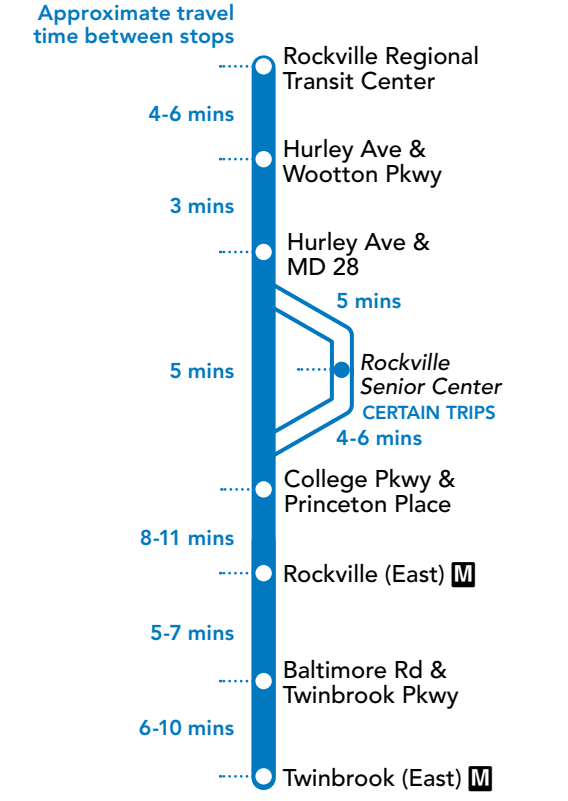

SERVICE DAYS
MONDAY – SATURDAY