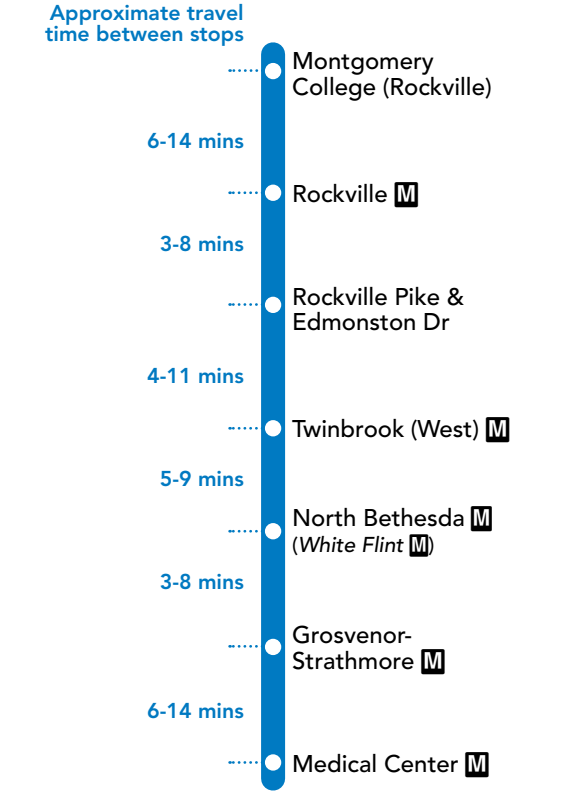

YouTube youtube.com/RideOnMCT Instagram instagram.com/RideOnMCT

Thank You for Riding with Us!

Printed on recycled paper with soy-based ink

EFFECTIVE: SEPTEMBER 11, 2022

SERVICE DAYS DAILY

Telephone 311
Online at www.rideonbus.com
Real Time Info at www.rideonrealtime.com