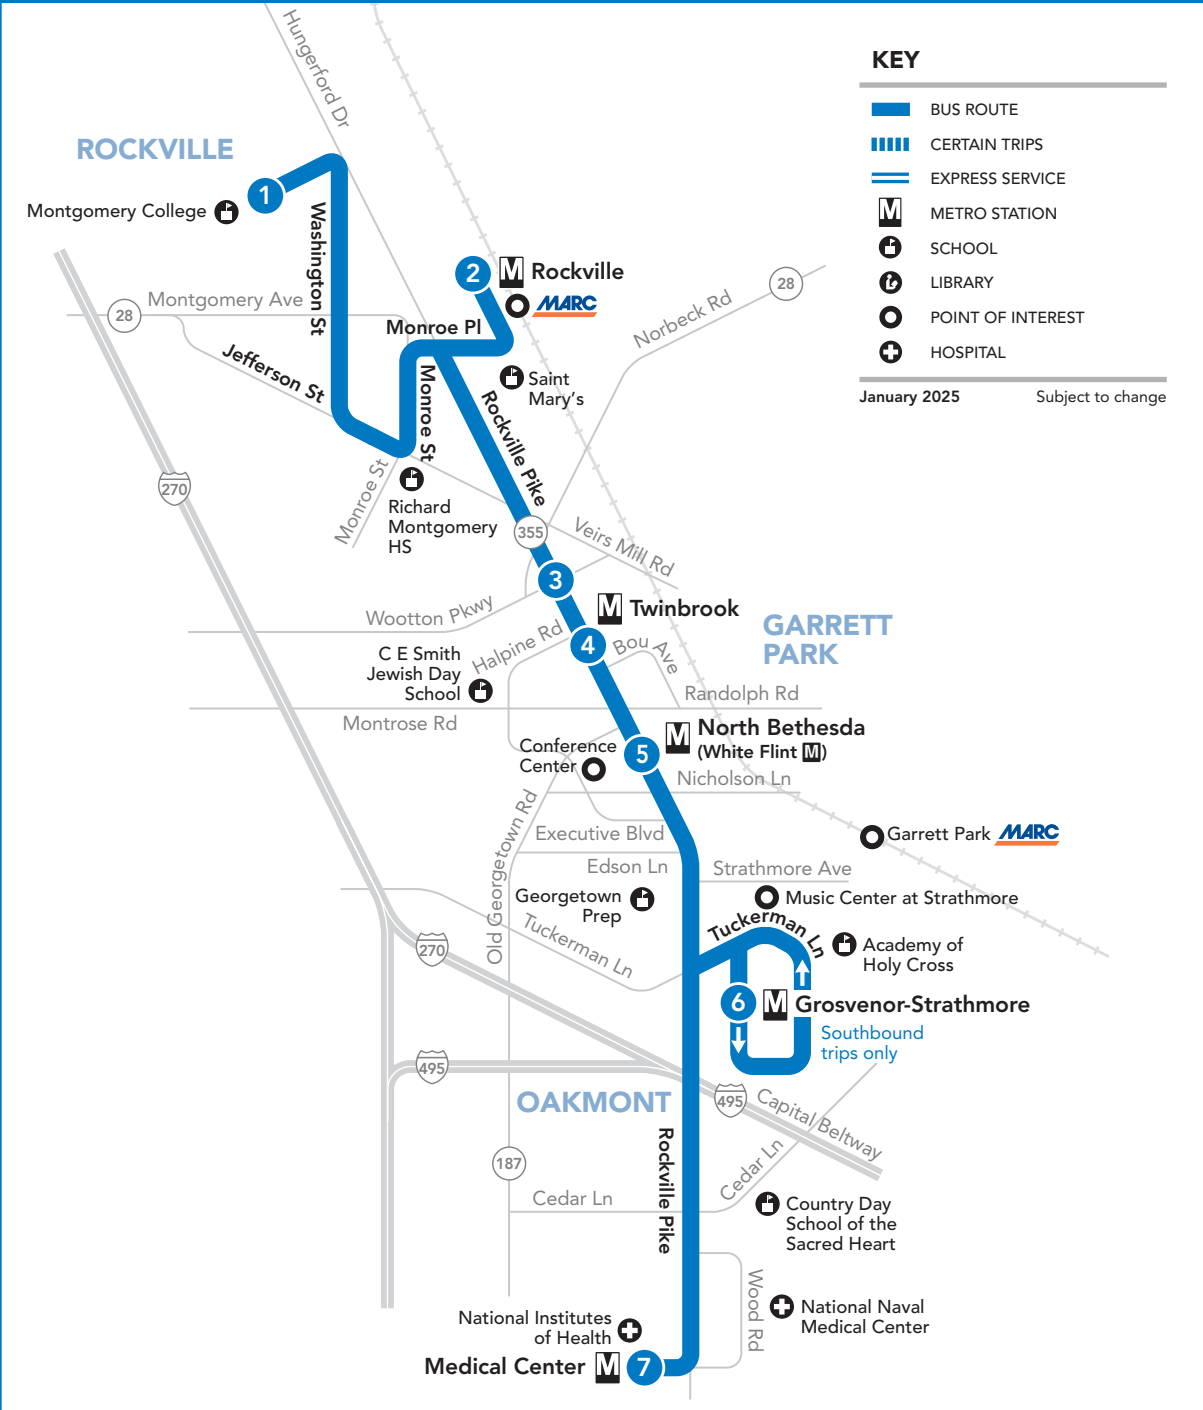

46

Montgomery College – Rockville M – Twinbrook M – North Bethesda M (White Flint M) – Grosvenor-Strathmore M – Medical Center M

KEY

- BUS ROUTE
- CERTAIN TRIPS
- EXPRESS SERVICE
- METRO STATION
- SCHOOL
- LIBRARY
- POINT OF INTEREST
- HOSPITAL

January 2025 Subject to change

46 To Medical Center M

SUNDAY

SEE TIMEPOINT LOCATION ON ROUTE MAP

	1	2	3	4	5	6	7
5:00	5:10	5:14	5:19	5:25	5:29	5:36	
5:35	5:45	5:49	5:54	6:00	6:04	6:11	
6:10	6:20	6:24	6:29	6:35	6:39	6:46	
6:45	6:55	6:59	7:04	7:10	7:14	7:21	
7:15	7:25	7:29	7:34	7:40	7:44	7:51	
7:45	7:55	7:59	8:04	8:10	8:14	8:21	
8:15	8:25	8:29	8:34	8:40	8:44	8:51	
8:50	9:00	9:04	9:09	9:15	9:19	9:26	
9:20	9:31	9:36	9:42	9:49	9:54	10:01	
9:50	10:01	10:06	10:12	10:19	10:24	10:31	
10:10	10:21	10:26	10:32	10:39	10:44	10:51	
10:35	10:46	10:51	10:57	11:04	11:09	11:16	
11:00	11:11	11:17	11:24	11:32	11:38	11:46	
11:25	11:36	11:42	11:49	11:57	12:03	12:11	
11:55	12:06	12:12	12:19	12:27	12:33	12:41	
12:20	12:31	12:37	12:44	12:52	12:58	1:06	
12:45	12:56	1:02	1:09	1:17	1:23	1:31	
1:10	1:21	1:27	1:34	1:42	1:48	1:56	
1:35	1:46	1:52	1:59	2:07	2:13	2:21	
2:00	2:11	2:17	2:24	2:32	2:38	2:46	
2:25	2:36	2:42	2:49	2:57	3:03	3:11	
2:50	3:01	3:07	3:14	3:22	3:28	3:36	
3:15	3:26	3:32	3:39	3:47	3:53	4:01	
3:40	3:51	3:57	4:04	4:12	4:18	4:26	
4:05	4:16	4:22	4:29	4:37	4:43	4:51	
4:30	4:41	4:47	4:54	5:02	5:08	5:16	
4:55	5:06	5:12	5:19	5:27	5:33	5:41	
5:20	5:31	5:37	5:44	5:52	5:58	6:06	
5:45	5:56	6:02	6:09	6:17	6:23	6:31	
6:10	6:21	6:27	6:34	6:42	6:47	6:54	
6:35	6:46	6:52	6:59	7:07	7:12	7:19	
7:00	7:11	7:17	7:24	7:32	7:37	7:44	
7:40	7:51	7:56	8:02	8:08	8:13	8:20	
8:25	8:34	8:39	8:44	8:50	8:55	9:02	
9:15	9:24	9:29	9:34	9:40	9:45	9:52	
10:05	10:14	10:19	10:24	10:30	10:35	10:42	
10:55	11:04	11:09	11:14	11:20	11:25	11:32	
11:50	11:59	12:04	12:09	12:15	12:20	12:27	

NOTES: AM PM

46 To Montgomery College (Rockville)

SUNDAY

SEE TIMEPOINT LOCATION ON ROUTE MAP