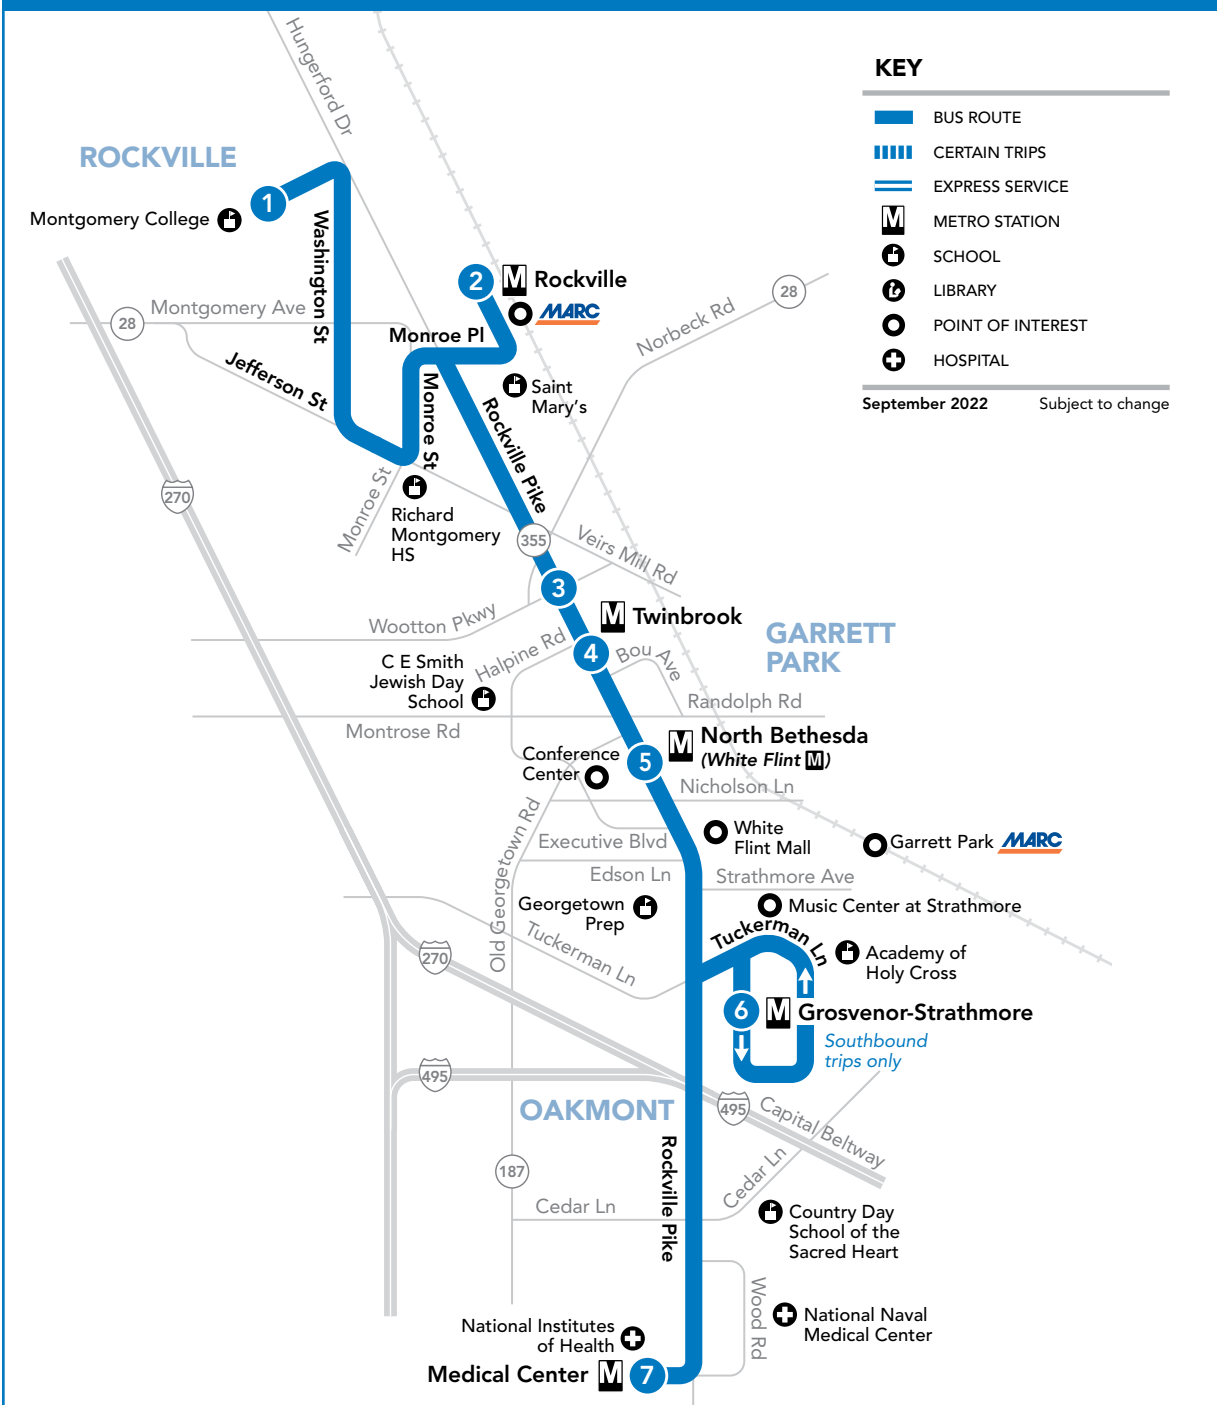

46

Montgomery College – Rockville M – Twinbrook M – North Bethesda M (White Flint M) – Grosvenor-Strathmore M – Medical Center M

KEY

- BUS ROUTE
- |||| CERTAIN TRIPS
- == EXPRESS SERVICE
- M** METRO STATION
- S** SCHOOL
- L** LIBRARY
- O** POINT OF INTEREST
- H** HOSPITAL

September 2022 Subject to change

46 To Medical Center M SUNDAY

SEE TIMEPOINT LOCATION ON ROUTE MAP

1	2	3	4	5	6	7
5:00	5:10	5:14	5:19	5:25	5:29	5:36
5:35	5:45	5:49	5:54	6:00	6:04	6:11
6:10	6:20	6:24	6:29	6:35	6:39	6:46
6:45	6:55	6:59	7:04	7:10	7:14	7:21
7:15	7:25	7:29	7:34	7:40	7:44	7:51
7:45	7:55	7:59	8:04	8:10	8:14	8:21
8:15	8:25	8:29	8:34	8:40	8:44	8:51
8:45	8:55	8:59	9:04	9:10	9:14	9:21
9:15	9:26	9:31	9:37	9:44	9:49	9:56
9:45	9:56	10:01	10:07	10:14	10:19	10:26
10:10	10:21	10:26	10:32	10:39	10:44	10:51
10:35	10:46	10:51	10:57	11:04	11:09	11:16
11:00	11:11	11:17	11:24	11:32	11:38	11:46
11:25	11:36	11:42	11:49	11:57	12:03	12:11
11:50	12:01	12:07	12:14	12:22	12:28	12:36
12:15	12:26	12:32	12:39	12:47	12:53	1:01
12:40	12:51	12:57	1:04	1:12	1:18	1:26
1:05	1:16	1:22	1:29	1:37	1:43	1:51
1:30	1:41	1:47	1:54	2:02	2:08	2:16
1:55	2:06	2:12	2:19	2:27	2:33	2:41
2:20	2:31	2:37	2:44	2:52	2:58	3:06
2:45	2:56	3:02	3:09	3:17	3:23	3:31
3:10	3:21	3:27	3:34	3:42	3:48	3:56
3:35	3:46	3:52	3:59	4:07	4:13	4:21
4:00	4:11	4:17	4:24	4:32	4:38	4:46
4:25	4:36	4:42	4:49	4:57	5:03	5:11
4:50	5:01	5:07	5:14	5:22	5:28	5:36
5:15	5:26	5:32	5:39	5:47	5:53	6:01
5:40	5:51	5:57	6:04	6:12	6:18	6:26
6:05	6:16	6:22	6:29	6:37	6:42	6:49
6:30	6:41	6:47	6:54	7:02	7:07	7:14
7:00	7:11	7:17	7:24	7:32	7:37	7:44
7:30	7:41	7:46	7:52	7:58	8:03	8:10
8:05	8:14	8:19	8:24	8:30	8:35	8:42
8:50	8:59	9:04	9:09	9:15	9:20	9:27
9:35	9:44	9:49	9:54	10:00	10:05	10:12
10:20	10:29	10:34	10:39	10:45	10:50	10:57
11:05	11:14	11:19	11:24	11:30	11:35	11:42
11:50	11:59	12:04	12:09	12:15	12:20	12:27