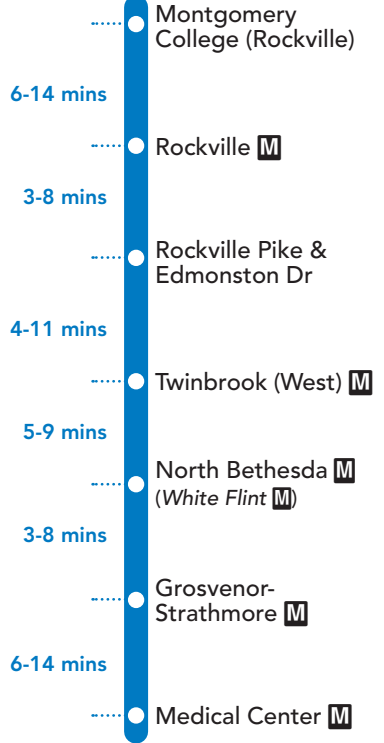

SERVICE DAYS
DAILY

Telephone 311
Online at www.rideonbus.com
Real Time Info at www.rideonrealtime.com