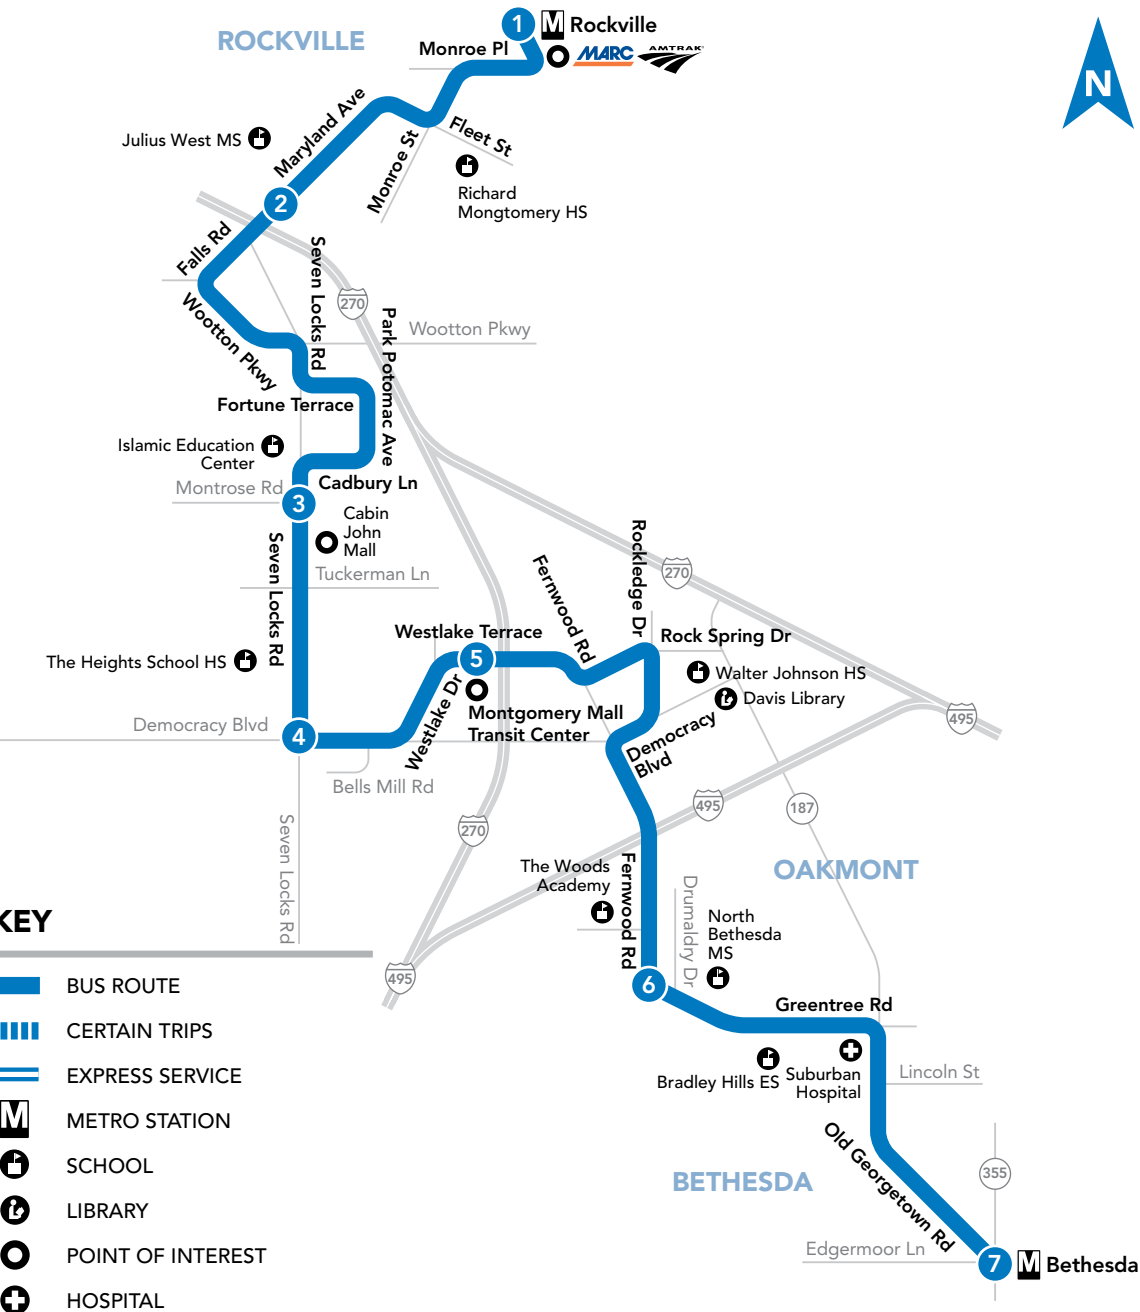

47

Rockville M – Maryland Ave – Park Potomac – Seven Locks Rd – Montgomery Mall – Rock Spring Dr – Fernwood Rd – Greentree Rd – Bethesda M

KEY

- BUS ROUTE
- CERTAIN TRIPS
- EXPRESS SERVICE
- METRO STATION
- SCHOOL
- LIBRARY
- POINT OF INTEREST
- HOSPITAL

May 2022 Subject to change

47 To Bethesda M

SUNDAY

SEE TIMEPOINT LOCATION ON ROUTE MAP

Rockville M
Maryland Ave & Falls Rd
Seven Locks & Montrose Rds
Seven Locks Rd & Democracy Blvd
Montgomery Mall Transit Center
Greentree & Fernwood Rds
Bethesda M

NOTES: AM PM

47 To Rockville M

SUNDAY

SEE TIMEPOINT LOCATION ON ROUTE MAP

Bethesda M
Greentree & Fernwood Rds
Montgomery Mall Transit Center
Seven Locks Rd & Democracy Blvd
Seven Locks & Montrose Rds
Maryland Ave & Falls Rd
Rockville M

RIDE ON is a community bus service operated by the Montgomery County Department of Transportation. RIDE ON operates over 75 routes that serve all 13 Montgomery County Metrorail stations and 7 MARC stations. For detailed information, or to have timetables mailed, call 311. Outside Montgomery County 240-777-0311