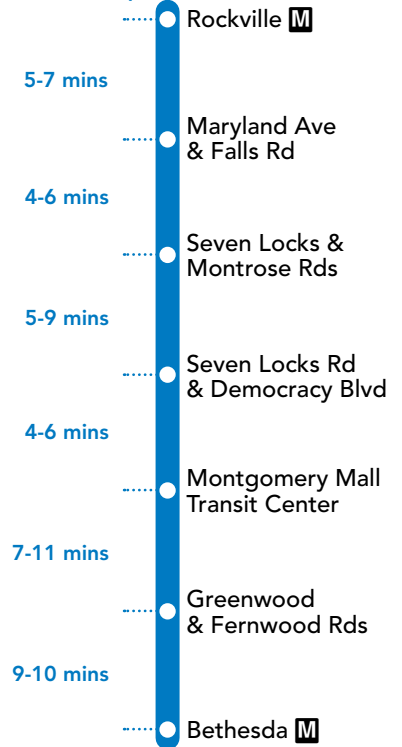

May 2022 Subject to change

47 To Bethesda M

SUNDAY

SEE TIMEPOINT LOCATION ON ROUTE MAP

Rockville M
Maryland Ave & Falls Rd
Seven Locks & Montrose Rds
Seven Locks Rd & Democracy Blvd
Montgomery Mall Transit Center
Greentree & Fernwood Rds
Bethesda M

NOTES: AM PM

47 To Rockville M

SUNDAY

SEE TIMEPOINT LOCATION ON ROUTE MAP

Bethesda M
Greentree & Fernwood Rds
Montgomery Mall Transit Center
Seven Locks Rd & Democracy Blvd
Seven Locks & Montrose Rds
Maryland Ave & Falls Rd
Rockville M

YouTube youtube.com/RideOnMCT
 Instagram instagram.com/RideOnMCT

Thank You for Riding with Us!

Printed on recycled paper with soy-based ink

EFFECTIVE: MAY 8, 2022

47

Approximate travel time between stops

SERVICE DAYS
DAILY