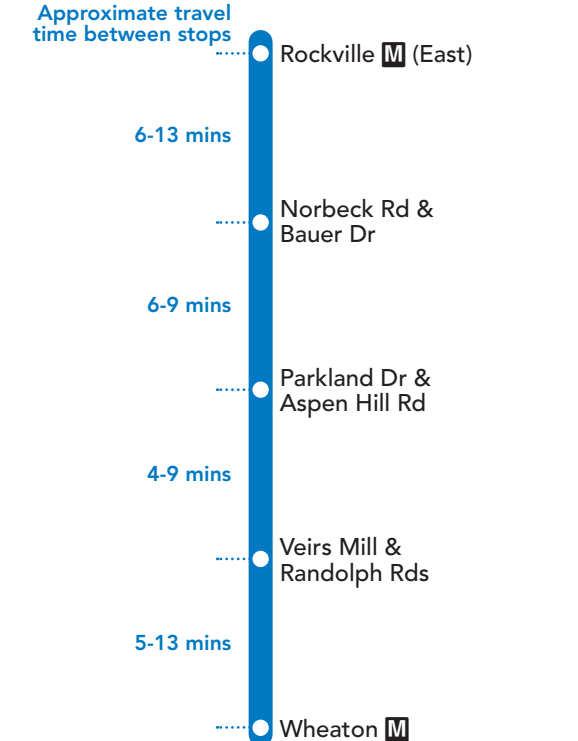

SERVICE DAYS

DAILY

Montgomery County Transit
Telephone 311
Online at www.rideonbus.com
Real Time Info at www.rideonrealtime.com