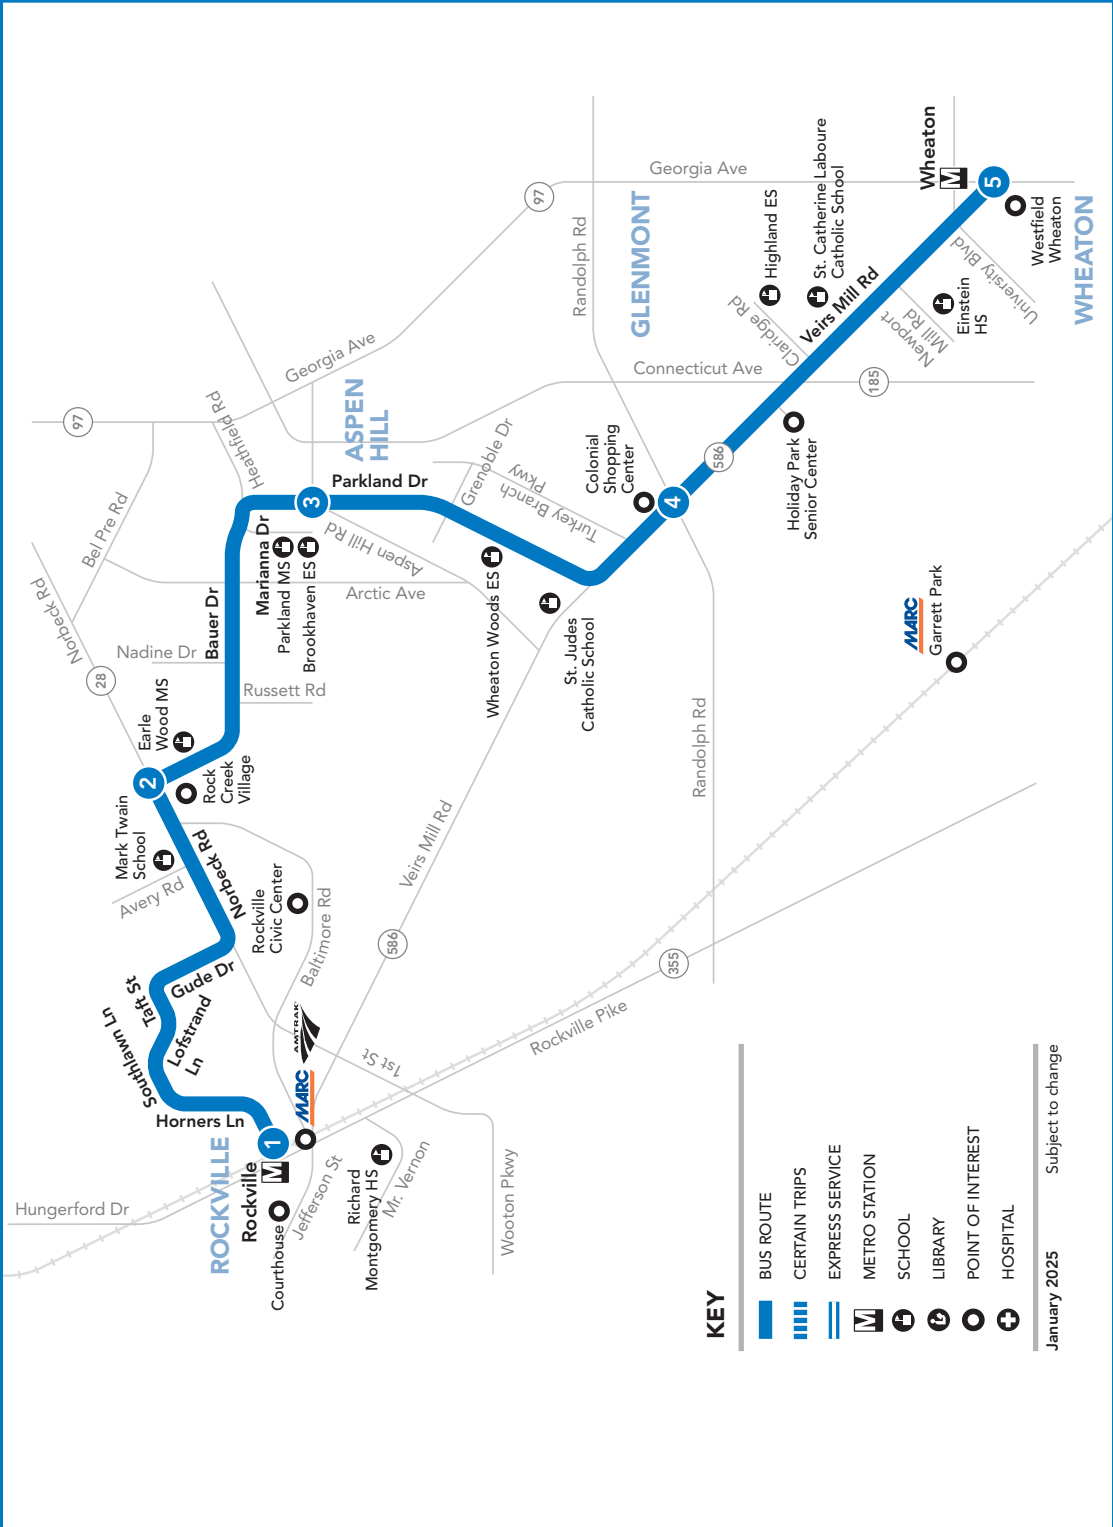

48 Ride On

Montgomery County Transit

48 To Wheaton M SUNDAY

SEE TIMEPOINT LOCATION ON ROUTE MAP

Rockville M (East)	Norbeck Rd & Bauer Dr	Parkland Dr & Aspen Hill Rd	Veirs Mill & Randolph Rds	Wheaton M
6:15	6:22	6:30	6:38	6:44
7:00	7:07	7:15	7:23	7:29
7:40	7:47	7:55	8:03	8:09
8:20	8:27	8:35	8:43	8:49
8:55	9:02	9:10	9:18	9:24
9:30	9:37	9:45	9:53	9:59
10:05	10:12	10:20	10:28	10:34
10:40	10:47	10:55	11:03	11:09
11:15	11:23	11:31	11:40	11:47
11:50	11:58	12:06	12:15	12:22
12:25	12:33	12:41	12:50	12:57
1:00	1:08	1:16	1:25	1:32
1:35	1:43	1:51	2:00	2:07
2:10	2:18	2:26	2:35	2:42
2:45	2:53	3:01	3:10	3:17
3:20	3:28	3:36	3:45	3:52
3:55	4:03	4:11	4:20	4:27
4:30	4:38	4:46	4:55	5:02
5:05	5:12	5:19	5:27	5:34
5:40	5:47	5:54	6:02	6:09
6:15	6:22	6:29	6:37	6:44
7:00	7:07	7:14	7:21	7:27
7:45	7:52	7:59	8:06	8:12
8:30	8:37	8:44	8:51	8:57
9:20	9:27	9:34	9:41	9:47

NOTES: AM PM

48 To Rockville M SUNDAY

SEE TIMEPOINT LOCATION ON ROUTE MAP

Wheaton M	Veirs Mill & Randolph Rds	Parkland Dr & Aspen Hill Rd	Norbeck Rd & Bauer Dr	Rockville M (East)
6:10	6:17	6:24	6:32	6:39
6:55	7:02	7:09	7:17	7:24
7:40	7:47	7:54	8:02	8:09
8:20	8:27	8:34	8:42	8:49
9:00	9:07	9:14	9:22	9:29
9:35	9:42	9:49	9:57	10:04
10:10	10:17	10:24	10:32	10:39
10:45	10:52	10:59	11:07	11:14
11:20	11:27	11:34	11:42	11:49
11:55	12:02	12:09	12:17	12:24
12:30	12:39	12:46	12:54	1:01
1:05	1:14	1:21	1:29	1:36
1:40	1:49	1:56	2:04	2:11
2:15	2:24	2:31	2:39	2:46
2:50	2:59	3:06	3:14	3:21
3:25	3:34	3:41	3:49	3:56
4:00	4:09	4:16	4:23	4:30
4:35	4:44	4:51	4:58	5:05
5:10	5:19	5:26	5:33	5:40
5:45	5:54	6:01	6:08	6:15
6:20	6:29	6:36	6:43	6:50
6:55	7:02	7:09	7:17	7:24
7:35	7:42	7:49	7:57	8:04
8:20	8:27	8:34	8:42	8:49
9:05	9:12	9:19	9:27	9:34
9:55	10:02	10:09	10:17	10:24

NOTES: AM PM

Please arrive at your stop several minutes ahead of your bus' scheduled arrival. Since safe service is a priority at Ride On, buses may be delayed due to traffic or weather.

WELCOME TO RIDE ON

RIDE ON is a community bus service operated by the Montgomery County Department of Transportation. RIDE ON operates over 75 routes that serve all 13 Montgomery County Metrorail stations and 7 MARC stations. For detailed information, or to have timetables mailed, call 311. Outside Montgomery County 240-777-0311

Visit our web site at: www.rideonbus.com
Real Time information is available at: www.rideonrealtime.com
Regular Mailing Address: Montgomery County DOT Division of Transit Services 101 Monroe Street, 5th Floor Rockville, MD 20850

For more information, or to request this document in an alternate format or translated into another language, please call 311, or outside Montgomery County 240-777-0311.

Para más información o para pedir este documento en un formato diferente o traducido a otro idioma, por favor, llame al 311 o de fuera del Condado de Montgomery al 240-777-0311.

如需更多信息、需要以其它格式提供本文檔或需要將本文檔翻譯成其它語言、請撥打311。如果您不在蒙哥馬利郡、請撥打240-777-0311。

자세한 정보를 원하시거나 본 문서를 다른 형식 또는 다른 언어로의 번역본으로 원하실 경우, 전화번호 311, 또는 몽고메리 카운티 이외의 지역에서는 240-777-0311로 연락하시기 바랍니다.