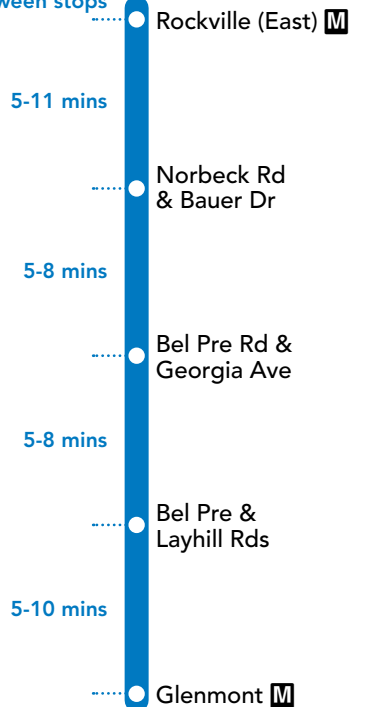

Thank You for Riding with Us!

Printed on recycled paper with soy-based ink

EFFECTIVE: MAY 8, 2022

49

Approximate travel time between stops

SERVICE DAYS

DAILY

Telephone 311