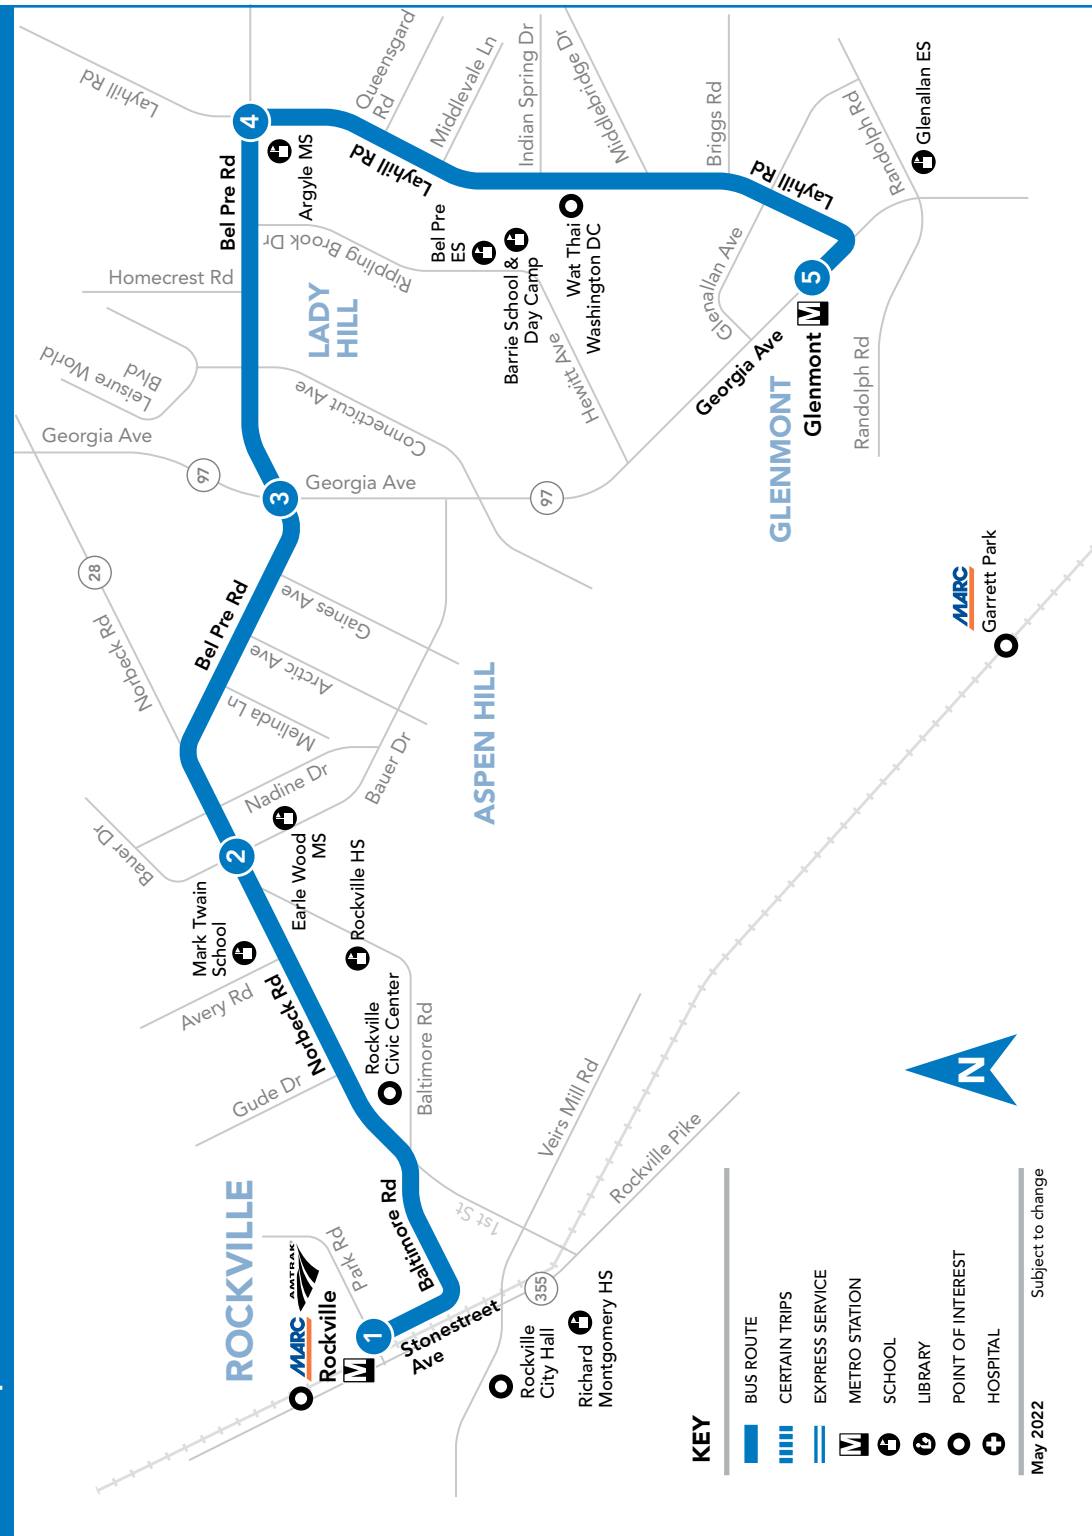

49 To Glenmont M

SUNDAY

SEE TIMEPOINT LOCATION ON ROUTE MAP

Rockville (East) M	Norbeck Rd & Bauer Dr	Bel Pre Rd & Georgia Ave	Bel Pre & Layhill Rds	Glenmont M
1	2	3	4	5
5:45	5:50	5:56	6:02	6:07
6:25	6:30	6:36	6:42	6:47
7:05	7:10	7:16	7:22	7:27
7:45	7:50	7:56	8:02	8:07
8:20	8:25	8:31	8:37	8:42
8:50	8:55	9:01	9:07	9:12
9:20	9:25	9:31	9:37	9:42
9:50	9:55	10:01	10:07	10:12
10:20	10:26	10:33	10:40	10:45
10:50	10:56	11:03	11:10	11:15
11:20	11:26	11:33	11:40	11:45
11:50	11:56	12:03	12:10	12:15
12:20	12:26	12:33	12:40	12:45
12:50	12:56	1:03	1:10	1:15
1:20	1:26	1:33	1:40	1:45
1:50	1:56	2:03	2:10	2:15
2:20	2:26	2:33	2:40	2:45
2:50	2:56	3:03	3:10	3:15
3:20	3:26	3:33	3:40	3:45
3:50	3:56	4:03	4:10	4:15
4:20	4:26	4:33	4:40	4:45
4:50	4:56	5:03	5:10	5:15
5:25	5:31	5:38	5:45	5:50
6:00	6:06	6:13	6:20	6:25
6:35	6:40	6:46	6:53	6:58
7:10	7:15	7:21	7:28	7:33
7:45	7:50	7:56	8:03	8:08
8:25	8:30	8:36	8:43	8:48
9:05	9:10	9:16	9:23	9:28
9:45	9:50	9:56	10:03	10:08

NOTES: AM PM

49 To Rockville M

SUNDAY

SEE TIMEPOINT LOCATION ON ROUTE MAP

Glenmont M	Bel Pre & Layhill Rds	Bel Pre Rd & Georgia Ave	Norbeck Rd & Bauer Dr	Rockville (East) M
5	4	3	2	1
5:40	5:46	5:52	5:59	6:04
6:20	6:26	6:32	6:39	6:44
7:00	7:06	7:12	7:19	7:24
7:40	7:46	7:52	7:59	8:04
8:20	8:26	8:32	8:39	8:44
8:55	9:01	9:07	9:14	9:19
9:25	9:31	9:37	9:44	9:49
9:55	10:01	10:07	10:14	10:19
10:25	10:31	10:37	10:44	10:49
10:55	11:01	11:07	11:14	11:19
11:25	11:31	11:37	11:44	11:49
11:55	12:02	12:09	12:16	12:22
12:25	12:32	12:39	12:46	12:52
12:55	1:02	1:09	1:16	1:22
1:25	1:32	1:39	1:46	1:52
1:55	2:02	2:09	2:16	2:22
2:25	2:32	2:39	2:46	2:52
2:55	3:02	3:09	3:16	3:22
3:25	3:32	3:39	3:46	3:52
3:55	4:02	4:09	4:16	4:22
4:25	4:32	4:39	4:46	4:52
4:55	5:02	5:09	5:16	5:22
5:25	5:32	5:39	5:46	5:52
6:00	6:07	6:14	6:21	6:27
6:35	6:42	6:48	6:55	7:00
7:10	7:17	7:23	7:30	7:35
7:45	7:52	7:58	8:05	8:10
8:20	8:27	8:33	8:40	8:45
9:00	9:07	9:13	9:20	9:25
9:40	9:47	9:53	10:00	10:05

NOTES: AM PM

Please arrive at your stop several minutes ahead of your bus' scheduled arrival. Since safe service is a priority at Ride On, buses may be delayed due to traffic or weather.

WELCOME TO RIDE ON

RIDE ON is a community bus service operated by the Montgomery County Department of Transportation. RIDE ON operates over 75 routes that serve all 13 Montgomery County Metrorail stations and 7 MARC stations. For detailed information, or to have timetables mailed, call 311. Outside Montgomery County 240-777-0311

Visit our web site at: www.rideonbus.com
Real Time information is available at: www.rideonrealtime.com
Regular Mailing Address: Montgomery County DOT Division of Transit Services 101 Monroe Street, 5th Floor Rockville, MD 20850

For more information, or to request this document in an alternate format or translated into another language, please call 311, or outside Montgomery County 240-777-0311.

Para más información o para pedir este documento en un formato diferente o traducido a otro idioma, por favor, llame al 311 o de fuera del Condado de Montgomery al 240-777-0311.