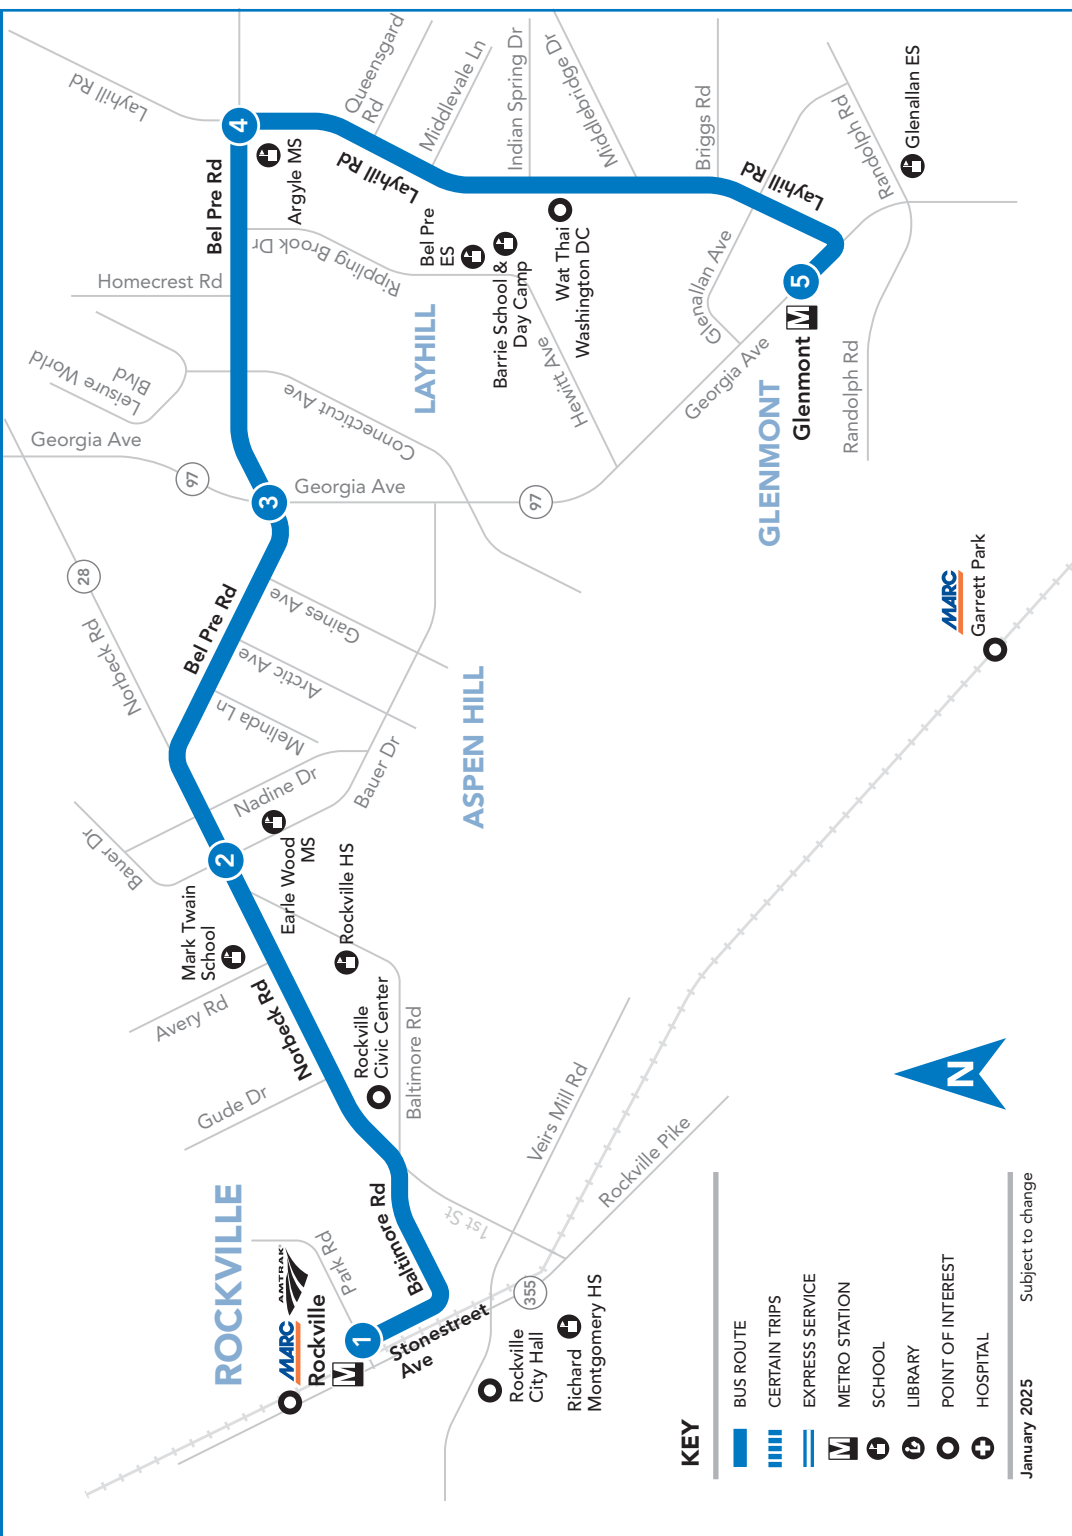

49 To Glenmont M
SUNDAY
SEE TIMEPOINT LOCATION ON ROUTE MAP

Rockville (East) M	Norbeck Rd & Bauer Dr	Bel Pre Rd & Georgia Ave	Bel Pre & Layhill Rds	Glenmont M
1	2	3	4	5
5:45	5:50	5:56	6:02	6:07
6:25	6:30	6:36	6:42	6:47
7:05	7:10	7:16	7:22	7:27
7:45	7:50	7:56	8:02	8:07
8:20	8:25	8:31	8:37	8:42
8:55	9:00	9:06	9:12	9:17
9:30	9:35	9:41	9:47	9:52
10:05	10:11	10:18	10:25	10:30
10:40	10:46	10:53	11:00	11:05
11:15	11:21	11:28	11:35	11:40
11:50	11:56	12:03	12:10	12:15
12:25	12:31	12:38	12:45	12:50
1:00	1:06	1:13	1:20	1:25
1:35	1:41	1:48	1:55	2:00
2:10	2:16	2:23	2:30	2:35
2:45	2:51	2:58	3:05	3:10
3:20	3:26	3:33	3:40	3:45
3:55	4:01	4:08	4:15	4:20
4:30	4:36	4:43	4:50	4:55
5:05	5:11	5:18	5:25	5:30
5:45	5:51	5:58	6:05	6:10
6:25	6:31	6:38	6:45	6:50
7:05	7:10	7:16	7:23	7:28
7:45	7:50	7:56	8:03	8:08
8:25	8:30	8:36	8:43	8:48
9:05	9:10	9:16	9:23	9:28
9:45	9:50	9:56	10:03	10:08

NOTES: AM PM

49 To Rockville M
SUNDAY
SEE TIMEPOINT LOCATION ON ROUTE MAP

Glenmont M	Bel Pre & Layhill Rds	Bel Pre Rd & Georgia Ave	Norbeck Rd & Bauer Dr	Rockville (East) M
5	4	3	2	1
5:40	5:46	5:52	5:59	6:04
6:20	6:26	6:32	6:39	6:44
7:00	7:06	7:12	7:19	7:24
7:40	7:46	7:52	7:59	8:04
8:20	8:26	8:32	8:39	8:44
8:55	9:01	9:07	9:14	9:19
9:30	9:36	9:42	9:49	9:54
10:05	10:11	10:17	10:24	10:29
10:40	10:46	10:52	10:59	11:04
11:15	11:21	11:27	11:34	11:39
11:50	11:57	12:04	12:11	12:17
12:25	12:32	12:39	12:46	12:52
1:00	1:07	1:14	1:21	1:27
1:35	1:42	1:49	1:56	2:02
2:10	2:17	2:24	2:31	2:37
2:45	2:52	2:59	3:06	3:12
3:20	3:27	3:34	3:41	3:47
3:55	4:02	4:09	4:16	4:22
4:30	4:37	4:44	4:51	4:57
5:05	5:12	5:19	5:26	5:32
5:40	5:47	5:54	6:01	6:07
6:20	6:27	6:34	6:41	6:47
7:00	7:07	7:13	7:20	7:25
7:40	7:47	7:53	8:00	8:05
8:20	8:27	8:33	8:40	8:45
9:00	9:07	9:13	9:20	9:25
9:40	9:47	9:53	10:00	10:05