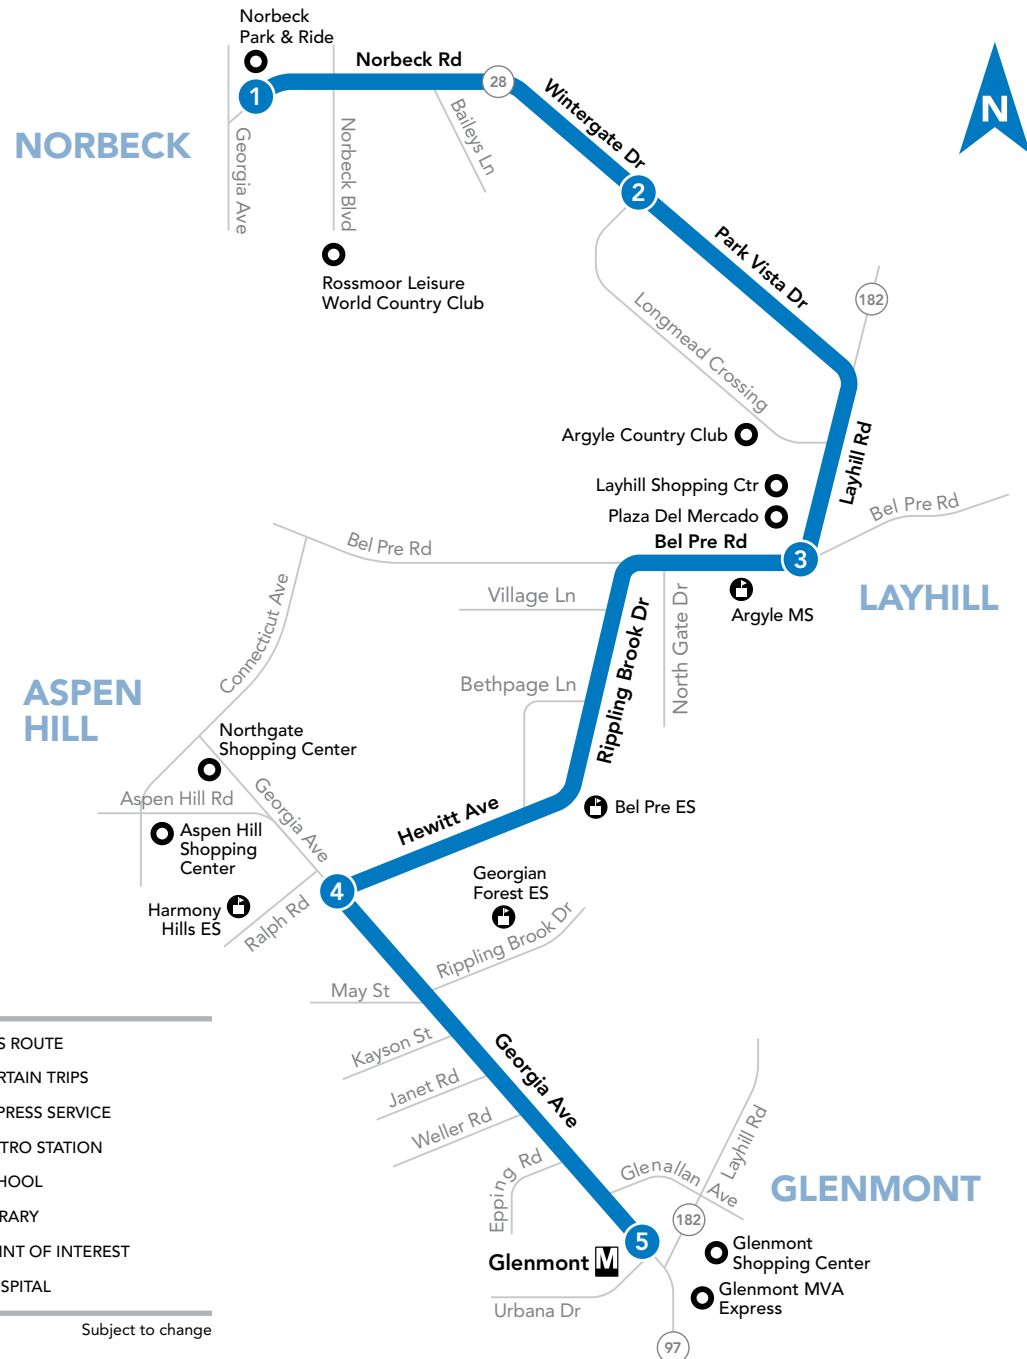

## HOW TO READ A TIMETABLE

- Find the schedule for the day of the week and the direction you wish to ride.
- Find the timepoints closest to your origin and destination. The timepoints are shown on the route map and indicate the time the bus is scheduled to be at the particular location. Your nearest bus stop may be between timepoints.
- Read down the column to see the times when a trip will be at the given timepoint. Read the times across to the right to see when the trip reaches other timepoints.

# 51

Norbeck Park & Ride - Layhill Rd - Rippling Brook Dr - Glenmont **M**

- KEY**
- BUS ROUTE
  - CERTAIN TRIPS
  - EXPRESS SERVICE
  - METRO STATION
  - SCHOOL
  - LIBRARY
  - POINT OF INTEREST
  - HOSPITAL