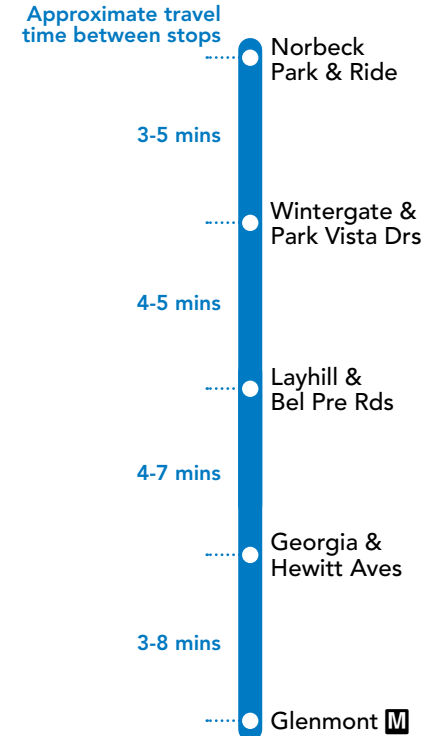

SERVICE DAYS
MONDAY - FRIDAY

Telephone **311**
Online at www.rideonbus.com
Real Time Info at www.rideonrealtime.com