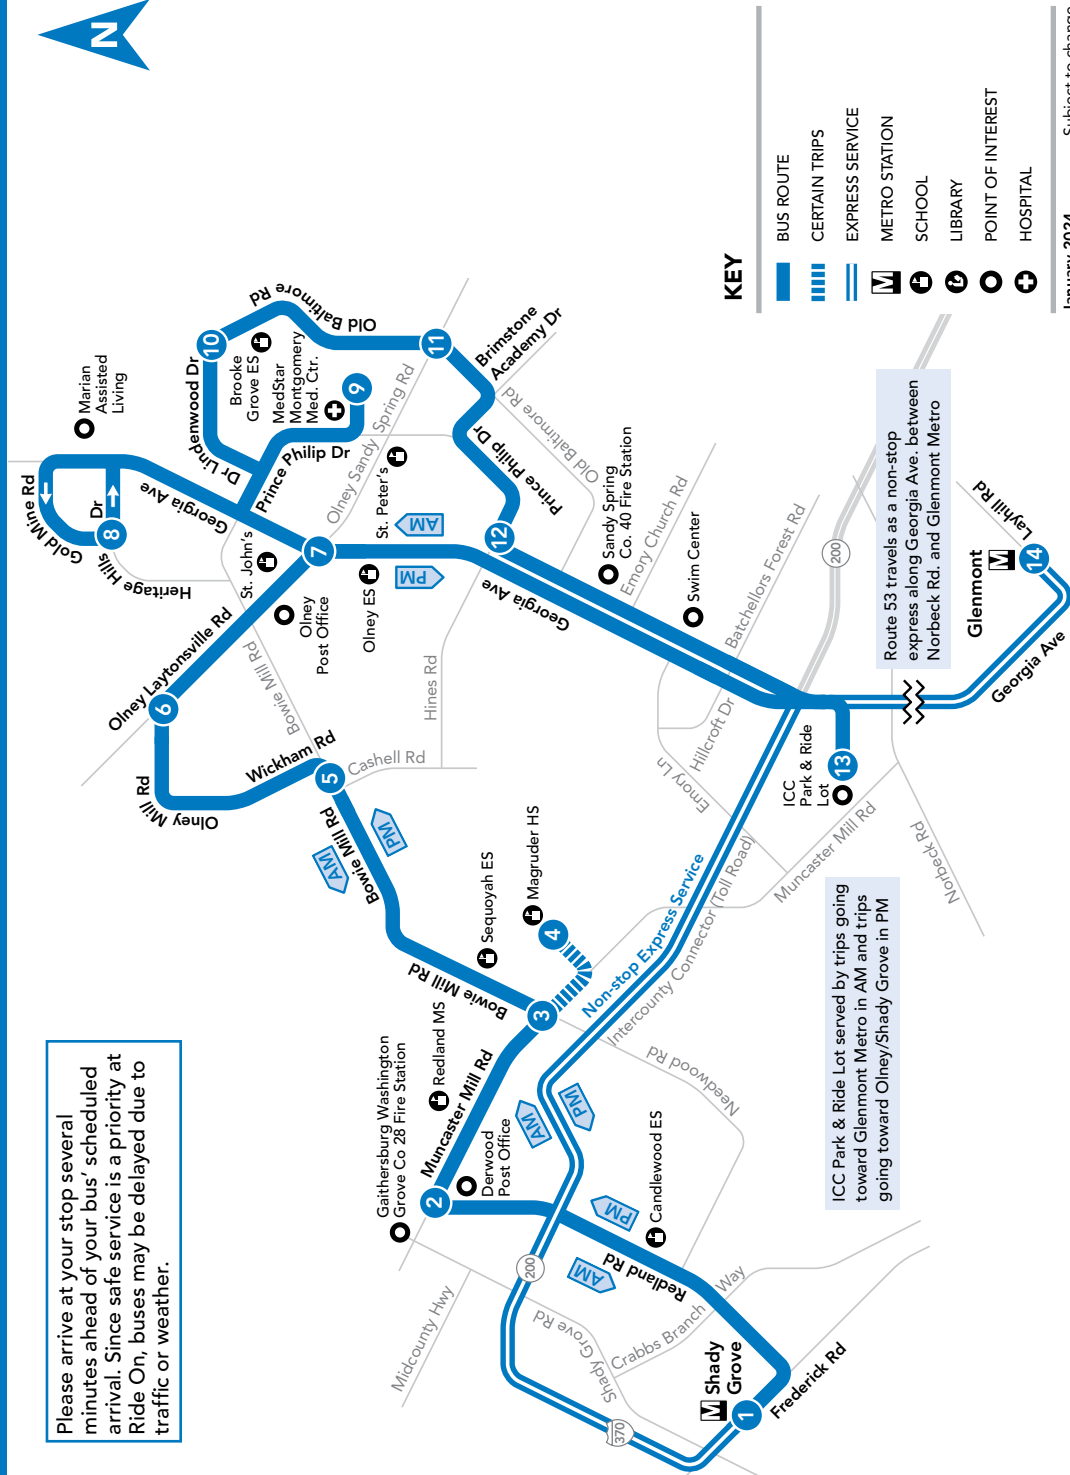

53

Shady Grove - MD 115 & Bowie Mill Rd - Gold Mine Rd - Lindenwood Dr - Montgomery General Hospital - Prince Phillip Dr - ICC Park & Ride Lot - Georgia Ave - Norbeck Rd - Glenmont

Ride On
Montgomery County Transit

Please arrive at your stop several minutes ahead of your bus' scheduled arrival. Since safe service is a priority at Ride On, buses may be delayed due to traffic or weather.

ICC Park & Ride Lot served by trips going toward Glenmont Metro in AM and trips going toward Olney/Shady Grove in PM

Route 53 travels as a non-stop express along Georgia Ave. between Norbeck Rd. and Glenmont Metro

WELCOME TO RIDE ON

RIDE ON is a community bus service operated by the Montgomery County Department of Transportation. **RIDE ON** operates over 75 routes that serve all 13 Montgomery County Metrorail stations and 7 MARC stations. For detailed information, or to have timetables mailed, call **311**. Outside Montgomery County **240-777-0311**

Weekday Schedule operates on Indigenous Peoples' Day
Saturday Schedule operates on Independence Day
Sunday Schedule operates on New Year's Day, Memorial Day, Labor Day, Thanksgiving Day, Christmas Day
Special Schedule operates on MLK, Jr. Day, Presidents' Day, Juneteenth, Veterans Day