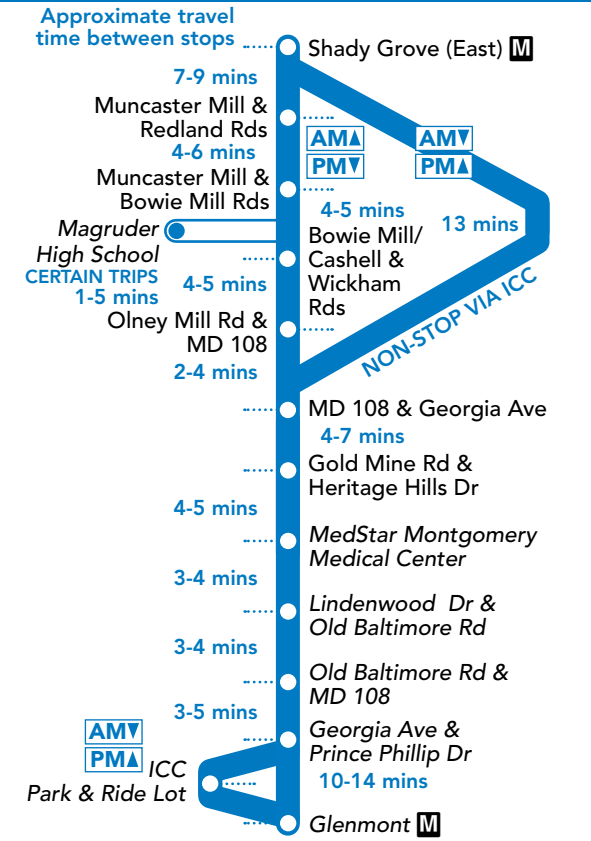

53

SERVICE DAYS
MONDAY - FRIDAY

Ride On
Montgomery County Transit

Telephone 311
Online at www.rideonbus.com
Real Time Info at www.rideonrealtime.com