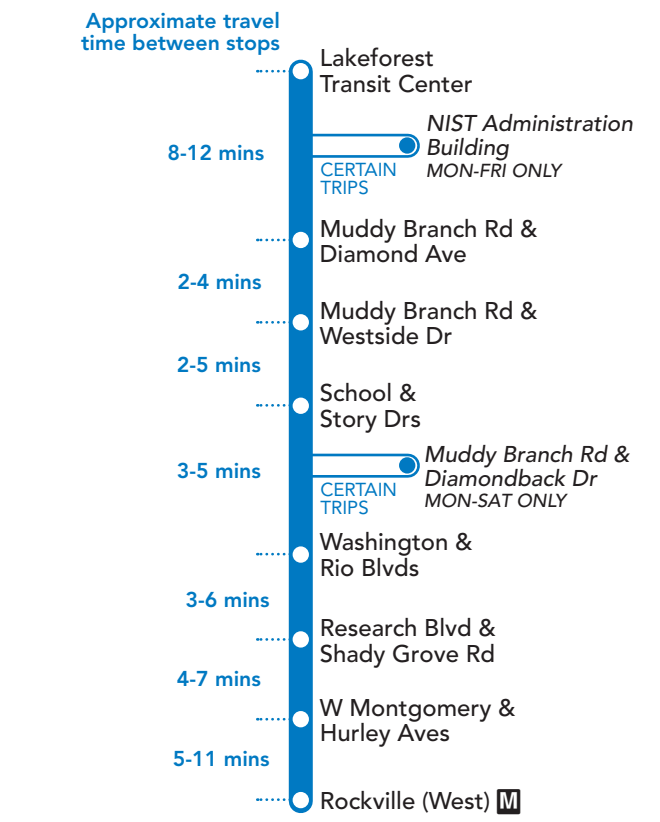

EFFECTIVE: JANUARY 12, 2025

SERVICE DAYS DAILY

Telephone **311**
Online at **www.rideonbus.com**
Real Time Info at **www.rideonrealtime.com**