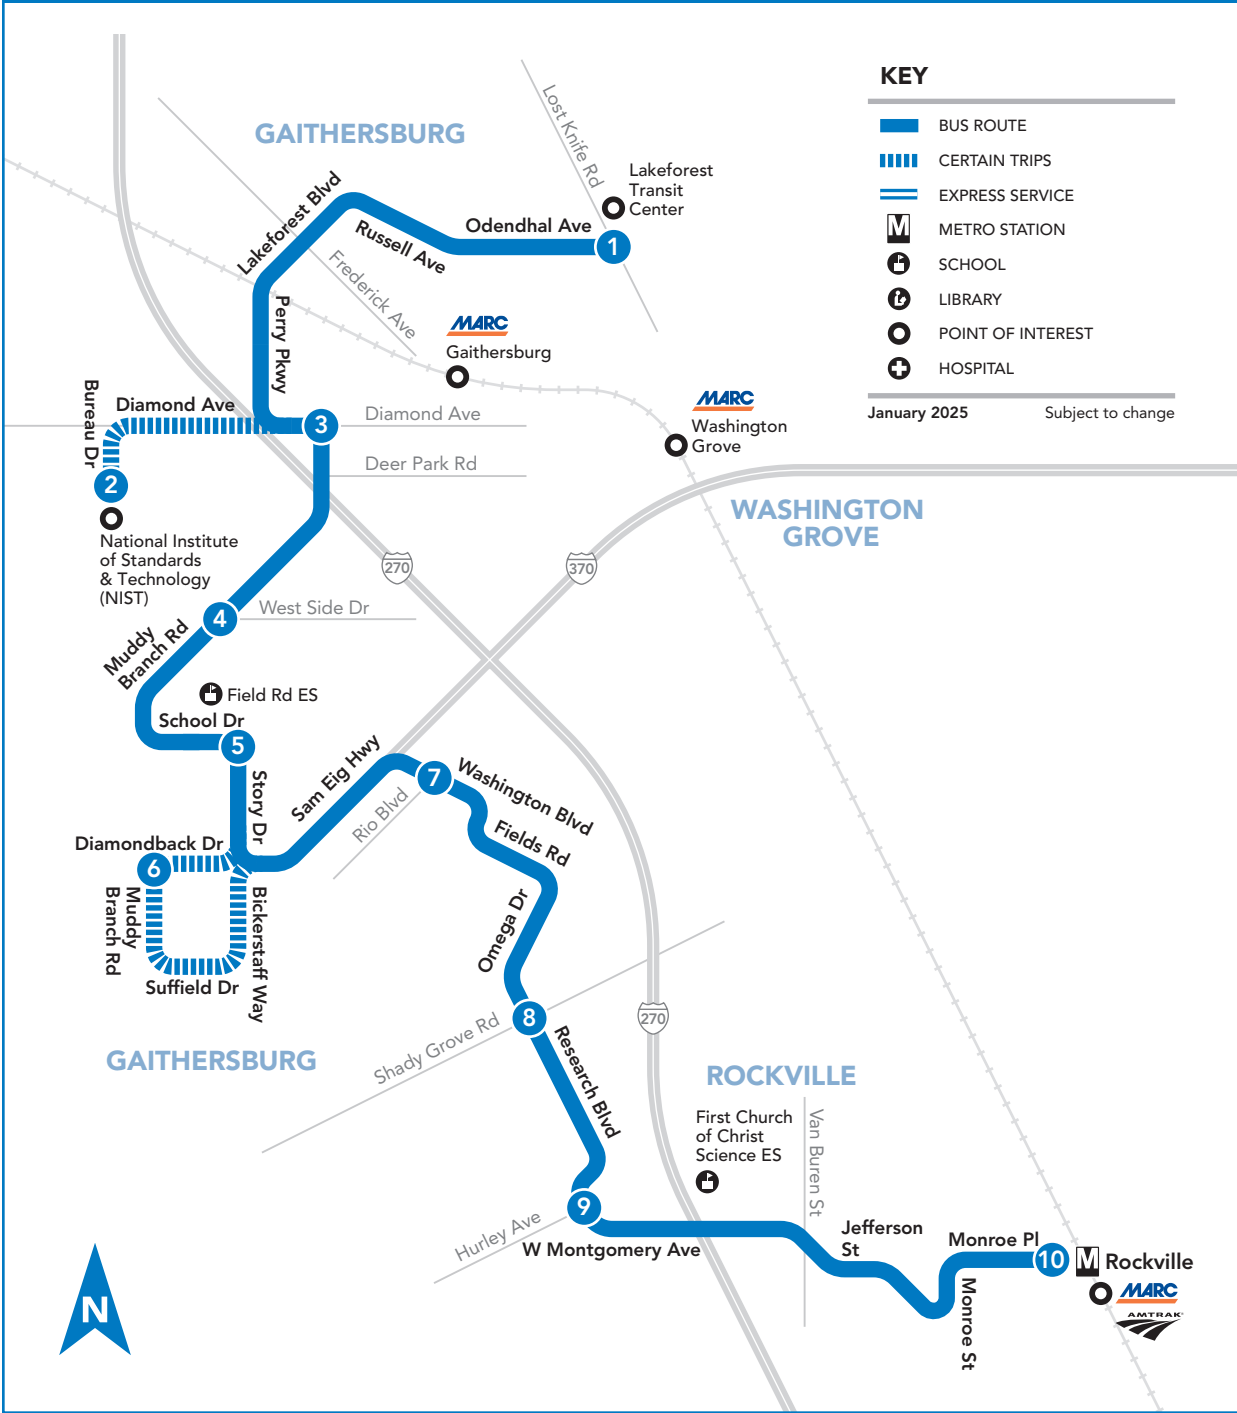

54 Lakeforest Transit Center– Shady Grove Village – Muddy Branch Square Center – Washington Blvd – Montgomery Ave – Rockville M

- KEY**
- BUS ROUTE
 - CERTAIN TRIPS
 - EXPRESS SERVICE
 - METRO STATION
 - SCHOOL
 - LIBRARY
 - POINT OF INTEREST
 - HOSPITAL
- January 2025 Subject to change

54 To Rockville M SUNDAY

SEE TIMEPOINT LOCATION ON ROUTE MAP

- Lakeforest Transit Center
- Muddy Branch Rd & Diamond Ave
- Muddy Branch Rd & Westside Dr
- School & Story Drs
- Washington & Rio Blvds
- Research Blvd & Shady Grove Rd
- W Montgomery & Hurley Aves
- Rockville (West) M

54 To Lakeforest Transit Center SUNDAY

SEE TIMEPOINT LOCATION ON ROUTE MAP

- Rockville (West) M
- W Montgomery & Hurley Aves
- Research Blvd & Shady Grove Rd
- Washington & Rio Blvds
- School & Story Drs
- Muddy Branch Rd & Westside Dr
- Muddy Branch Rd & Diamond Ave
- Lakeforest Transit Center

WELCOME TO RIDE ON

RIDE ON is a community bus service operated by the Montgomery County Department of Transportation. **RIDE ON** operates over 75 routes that serve all 13 Montgomery County Metrorail stations and 7 MARC stations. For detailed information, or to have timetables mailed, call **311**. Outside Montgomery County **240-777-0311**