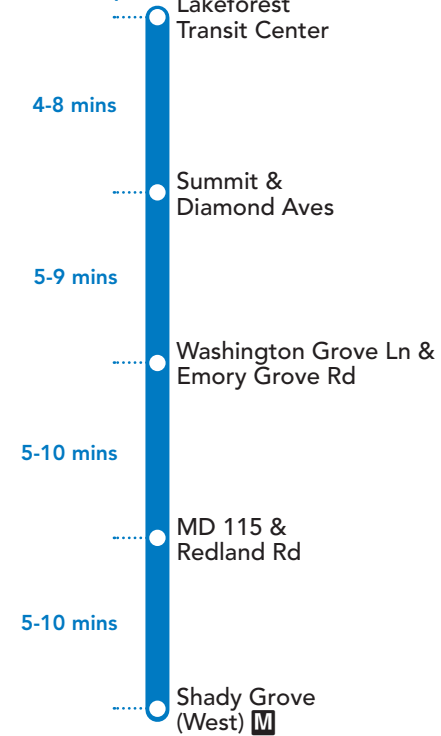

SERVICE DAYS
DAILY

Telephone 311
Online at www.rideonbus.com
Real Time Info at www.rideonrealtime.com