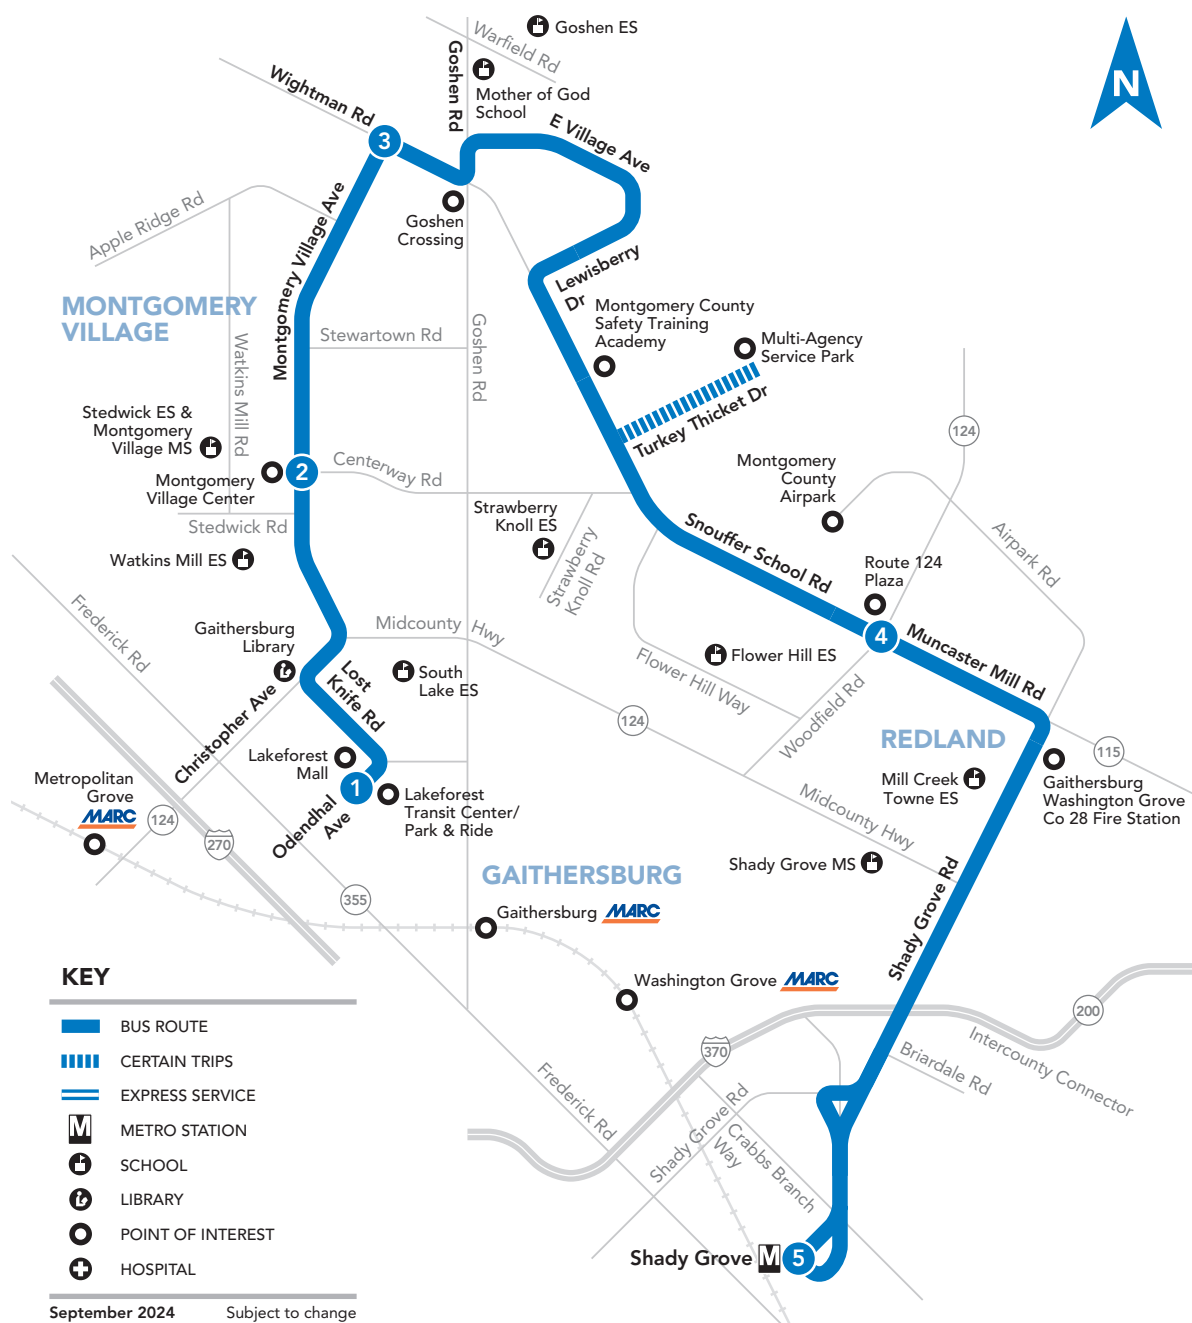

NOTES: AM PM

\* Trip serves Multi-Agency Service Park.

**58 To Lakeforest Transit Center**

**MONDAY THROUGH FRIDAY**

SEE TIMEPOINT LOCATION ON ROUTE MAP

Shady Grove (East) M	Shouffer School Rd (MD 115) & MD 124	Montgomery Village Ave & Wightman Rd	Montgomery Village Ave & Centerway Rd	Lakeforest Transit Center
5	4	3	2	1
*5:30	5:37	5:52	5:56	6:04
*6:05	6:12	6:27	6:31	6:39
*6:40	6:47	7:02	7:06	7:14
*7:10	7:17	7:32	7:36	7:44
*7:35	7:42	7:57	8:01	8:09
*8:00	8:07	8:22	8:26	8:34
*8:30	8:37	8:52	8:56	9:03
9:05	9:12	9:25	9:29	9:36
9:40	9:47	10:00	10:04	10:11
10:15	10:22	10:35	10:39	10:46
10:50	10:57	11:10	11:14	11:21
11:25	11:32	11:45	11:49	11:56
<b>12:00</b>	<b>12:07</b>	<b>12:20</b>	<b>12:24</b>	<b>12:31</b>
<b>12:35</b>	<b>12:42</b>	<b>12:55</b>	<b>12:59</b>	<b>1:06</b>
<b>1:10</b>	<b>1:17</b>	<b>1:30</b>	<b>1:34</b>	<b>1:41</b>
<b>1:45</b>	<b>1:52</b>	<b>2:05</b>	<b>2:09</b>	<b>2:16</b>
<b>2:20</b>	<b>2:27</b>	<b>2:40</b>	<b>2:44</b>	<b>2:51</b>
<b>2:55</b>	<b>3:04</b>	<b>3:19</b>	<b>3:24</b>	<b>3:31</b>
*3:30	3:39	3:56	4:01	4:08
*4:00	4:09	4:26	4:31	4:38
*4:30	4:39	4:56	5:01	5:08
*4:55	5:04	5:21	5:26	5:33
*5:20	5:29	5:46	5:51	5:58
*5:45	5:54	6:11	6:16	6:23
*6:10	6:19	6:36	6:41	6:48
*6:35	6:44	7:01	7:06	7:13
7:00	7:09	7:24	7:29	7:36
7:30	7:37	7:48	7:52	7:58
8:05	8:12	8:23	8:27	8:33
8:40	8:47	8:58	9:02	9:08
9:20	9:27	9:38	9:42	9:48
10:00	10:07	10:18	10:22	10:28

# 58

Lakeforest Transit Ctr – Montgomery Village – Snouffer School Road – Shady Grove Road – Shady Grove M

- KEY**
- BUS ROUTE
  - |||| CERTAIN TRIPS
  - EXPRESS SERVICE
  - M METRO STATION
  - + SCHOOL
  - G LIBRARY
  - O POINT OF INTEREST
  - + HOSPITAL

### SUNDAY

SEE TIMEPOINT LOCATION ON ROUTE MAP

- Lakeforest Transit Center
- Montgomery Village Ave & Centerway Rd
- Montgomery Village Ave & Wightman Rd
- Snouffer School Rd (MD 115) & MD 124
- Shady Grove M (East)