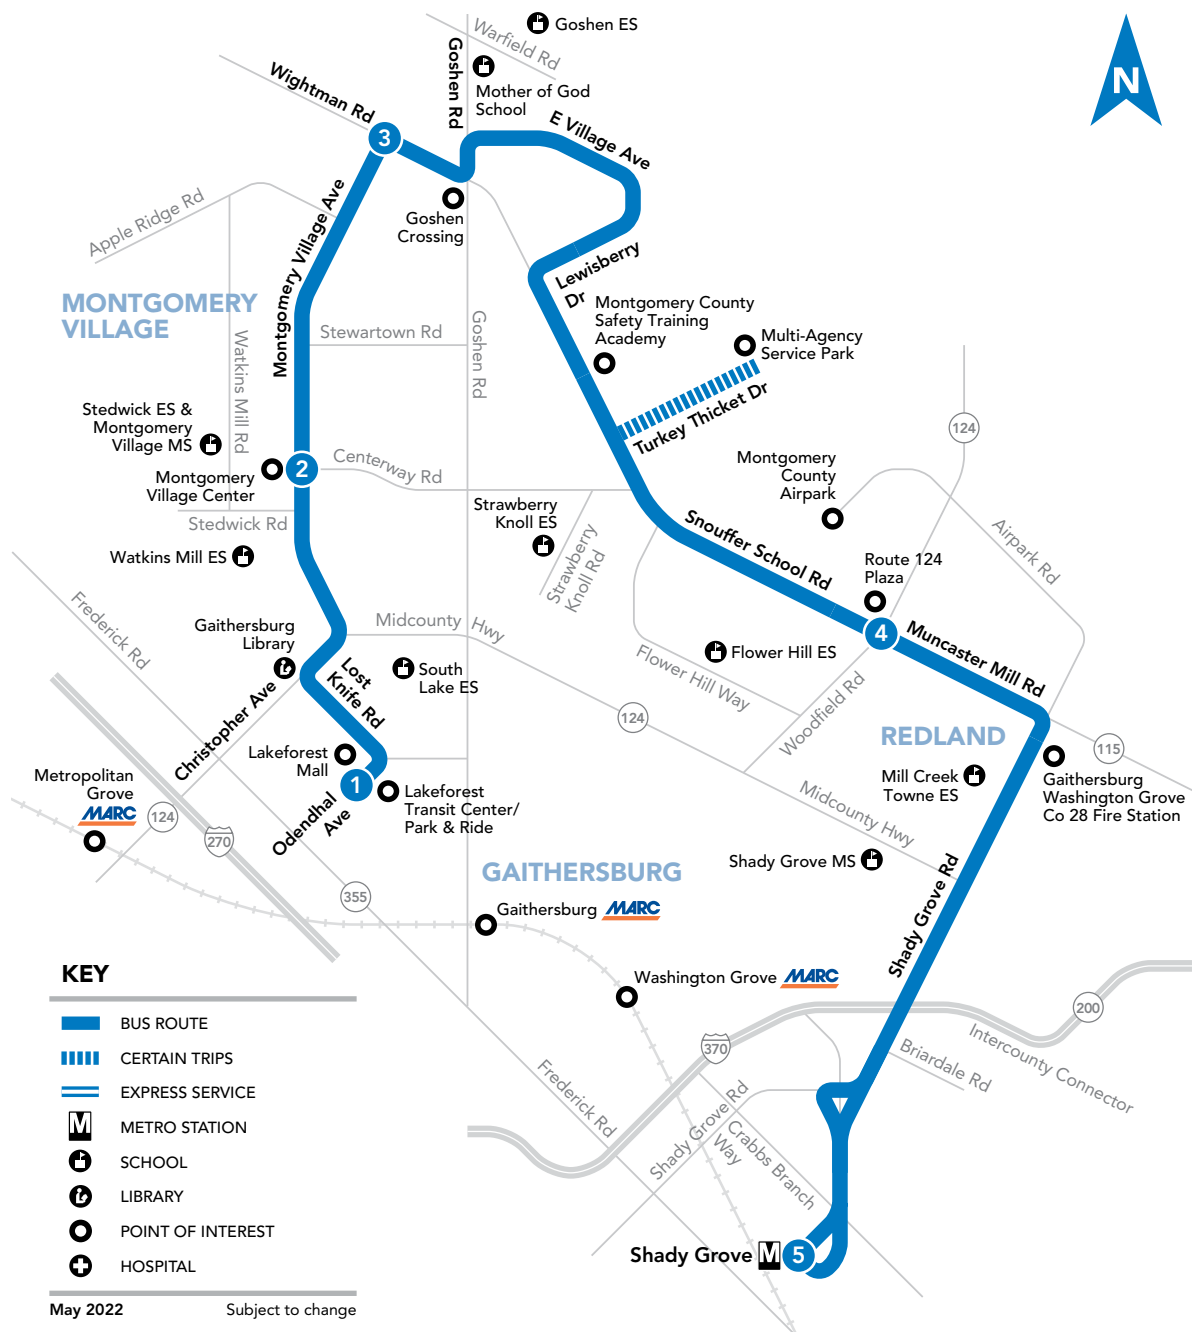

58

Lakeforest Transit Ctr – Montgomery Village – Snouffer School Road – Shady Grove Road – Shady Grove M

- KEY**
- BUS ROUTE
 - |||| CERTAIN TRIPS
 - EXPRESS SERVICE
 - M METRO STATION
 - S SCHOOL
 - L LIBRARY
 - O POINT OF INTEREST
 - H HOSPITAL

May 2022 Subject to change

58 To Shady Grove M

SUNDAY

SEE TIMEPOINT LOCATION ON ROUTE MAP

- Lakeforest Transit Center
- Montgomery Village Ave & Centerway Rd
- Montgomery Village Ave & Wightman Rd
- Snouffer School Rd (MD 115) & MD 124
- Shady Grove M (East)

NOTES: AM PM

58 To Lakeforest Transit Center

SUNDAY

SEE TIMEPOINT LOCATION ON ROUTE MAP

- Shady Grove M (East)
- Snouffer School Rd (MD 115) & MD 124
- Montgomery Village Ave & Wightman Rd
- Montgomery Village Ave & Centerway Rd
- Lakeforest Transit Center

RIDE ON is a community bus service operated by the Montgomery County Department of Transportation. RIDE ON operates over 75 routes that serve all 13 Montgomery County Metrorail stations and 7 MARC stations. For detailed information, or to have timetables mailed, call 311. Outside Montgomery County 240-777-0311