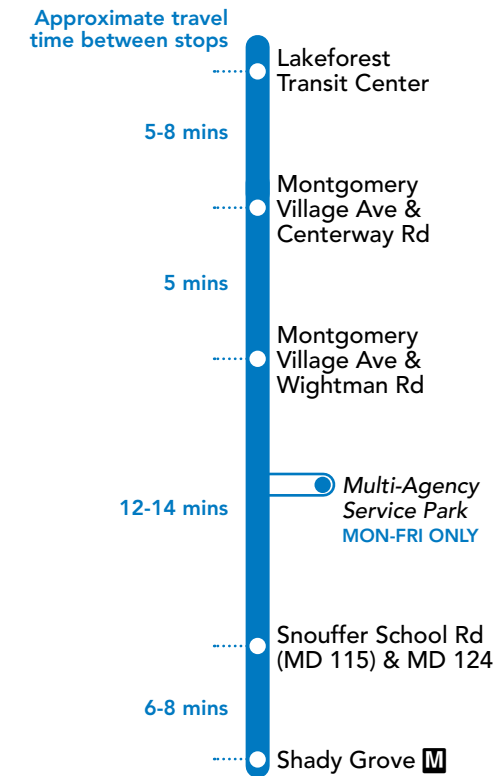

58

Lakeforest Transit Ctr – Montgomery Village – Snouffer School Road – Shady Grove Road – Shady Grove M

- KEY**
- BUS ROUTE
 - |||| CERTAIN TRIPS
 - EXPRESS SERVICE
 - M METRO STATION
 - S SCHOOL
 - L LIBRARY
 - O POINT OF INTEREST
 - H HOSPITAL

May 2022 Subject to change

58 To Shady Grove M

SUNDAY

SEE TIMEPOINT LOCATION ON ROUTE MAP

- Lakeforest Transit Center
- Montgomery Village Ave & Centerway Rd
- Montgomery Village Ave & Wightman Rd
- Snouffer School Rd (MD 115) & MD 124
- Shady Grove M (East)

NOTES: AM PM

58 To Lakeforest Transit Center

SUNDAY

SEE TIMEPOINT LOCATION ON ROUTE MAP

- Shady Grove M (East)
- Snouffer School Rd (MD 115) & MD 124
- Montgomery Village Ave & Wightman Rd
- Montgomery Village Ave & Centerway Rd
- Lakeforest Transit Center

YouTube youtube.com/RideOnMCT
 Instagram instagram.com/RideOnMCT

Thank You for Riding with Us!

Printed on recycled paper with soy-based ink

EFFECTIVE: MAY 8, 2022

58

SERVICE DAYS
DAILY

Telephone 311
Online at www.rideonbus.com
Real Time Info at www.rideonrealtime.com