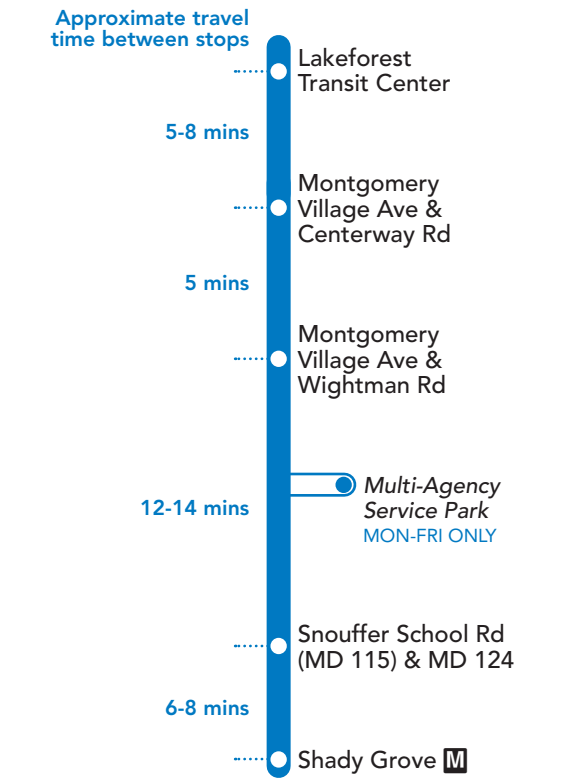

EFFECTIVE: SEPTEMBER 8, 2024

58

SERVICE DAYS
DAILY

Telephone 311
Online at www.rideonbus.com
Real Time Info at www.rideonrealtime.com