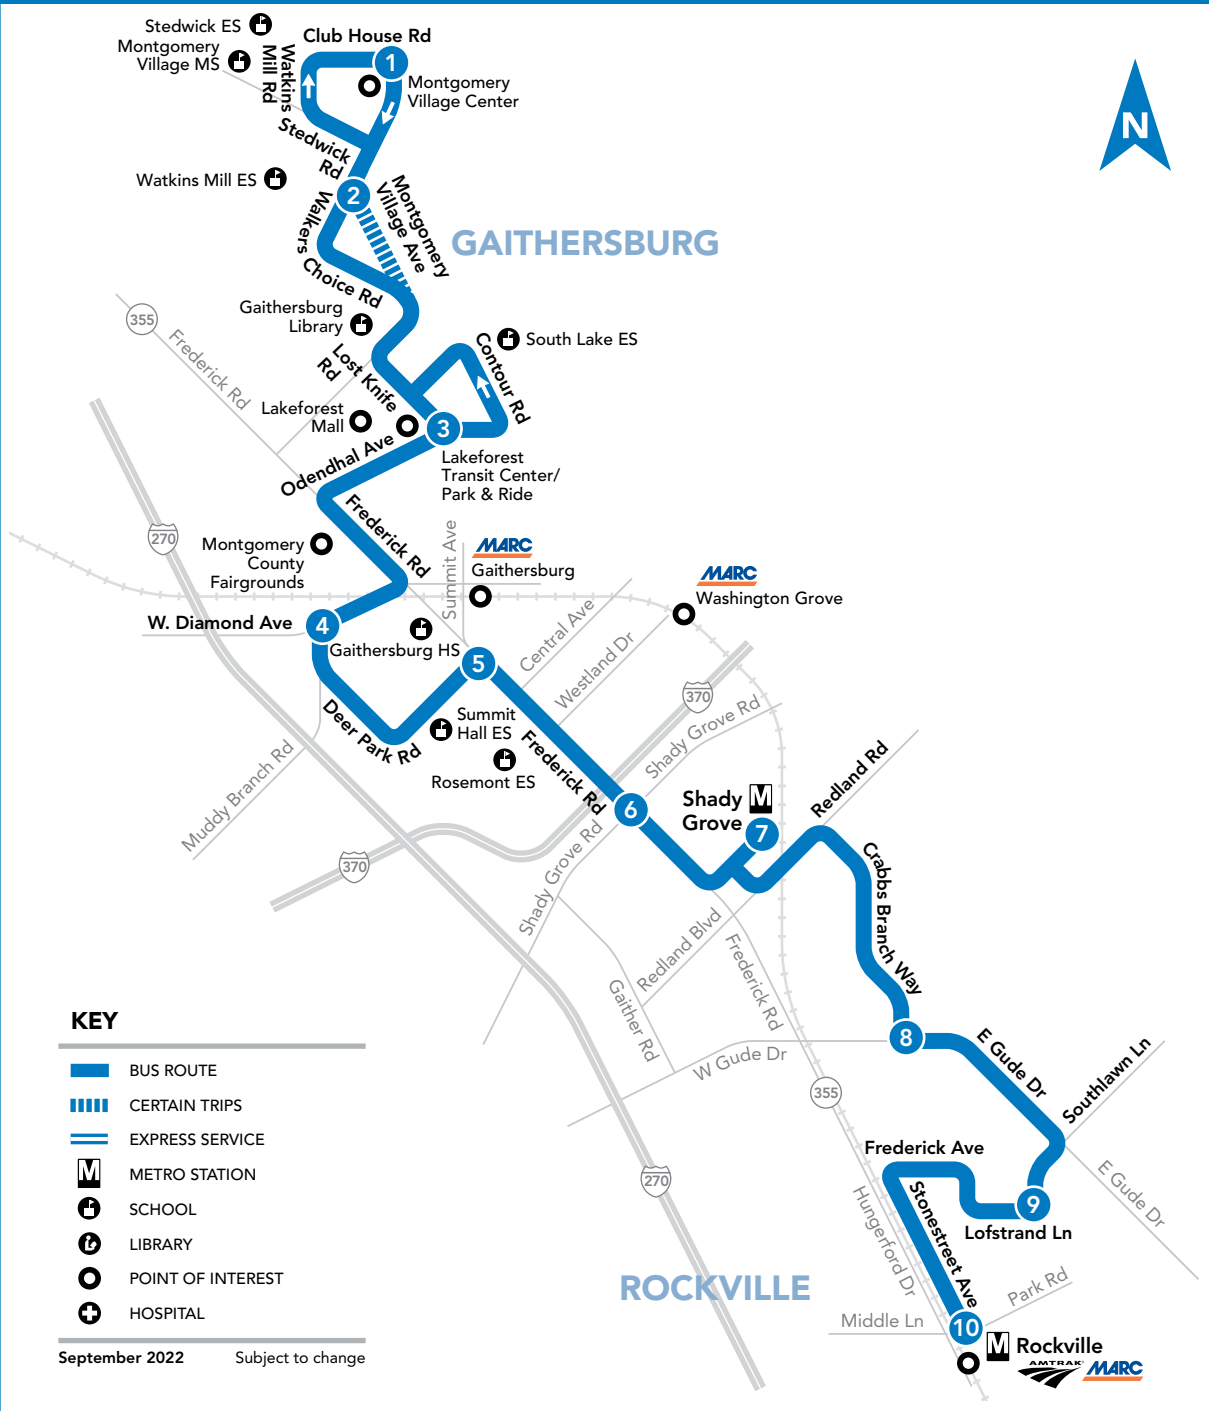

59

Montgomery Village Center – Lakeforest Transit Ctr – Muddy Branch Road – West Deer Park – Shady Grove M – Lincoln Park – Rockville M

KEY

- BUS ROUTE
CERTAIN TRIPS
EXPRESS SERVICE
METRO STATION
SCHOOL
LIBRARY
POINT OF INTEREST
HOSPITAL

September 2022 Subject to change

59 To Rockville M

SUNDAY

SEE TIMEPOINT LOCATION ON ROUTE MAP

Table with 10 columns representing stops from 1 to 10 and 18 rows of departure times for AM and PM directions.

NOTES: AM PM

59 To Montgomery Village Center

SUNDAY

SEE TIMEPOINT LOCATION ON ROUTE MAP

Table with 10 columns representing stops from 10 to 1 and 18 rows of departure times for AM and PM directions.

NOTES: AM PM

- 3-7 mins Montgomery Village Clubhouse Rd
Walkers Choice
3-6 mins Lakeforest Transit Center
6-8 mins Muddy Branch Rd & Diamond Ave
5-10 mins MD 355 & Deer Park Rd
2-4 mins MD 355 & Shady Grove Rd
2-5 mins Shady Grove M (West)
4-9 mins Crabbs Branch Way & Gude Dr
3-7 mins Taft St & Lofstrand Ln
4-8 mins Rockville M (East)