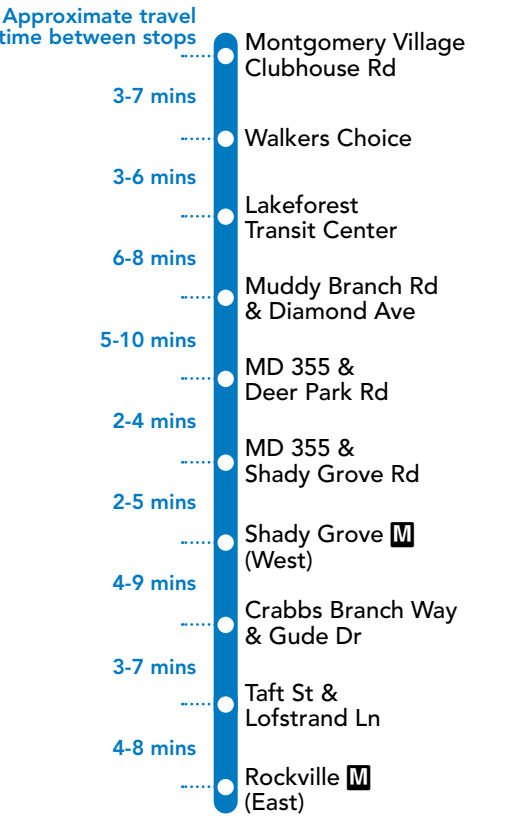

EFFECTIVE: MAY 8, 2022

59

SERVICE DAYS DAILY

Ride On Montgomery County Transit logo and contact information including telephone 311, website www.rideonbus.com, and real time info website.

Montgomery County assures that no person shall, on the grounds of race, color, or national origin, as provided by Title VI of the Civil Rights Act of 1964 and the Civil Rights Act of 1987, be excluded from the participation in, be denied the benefits of, or be otherwise subjected to discrimination under any program or activity.