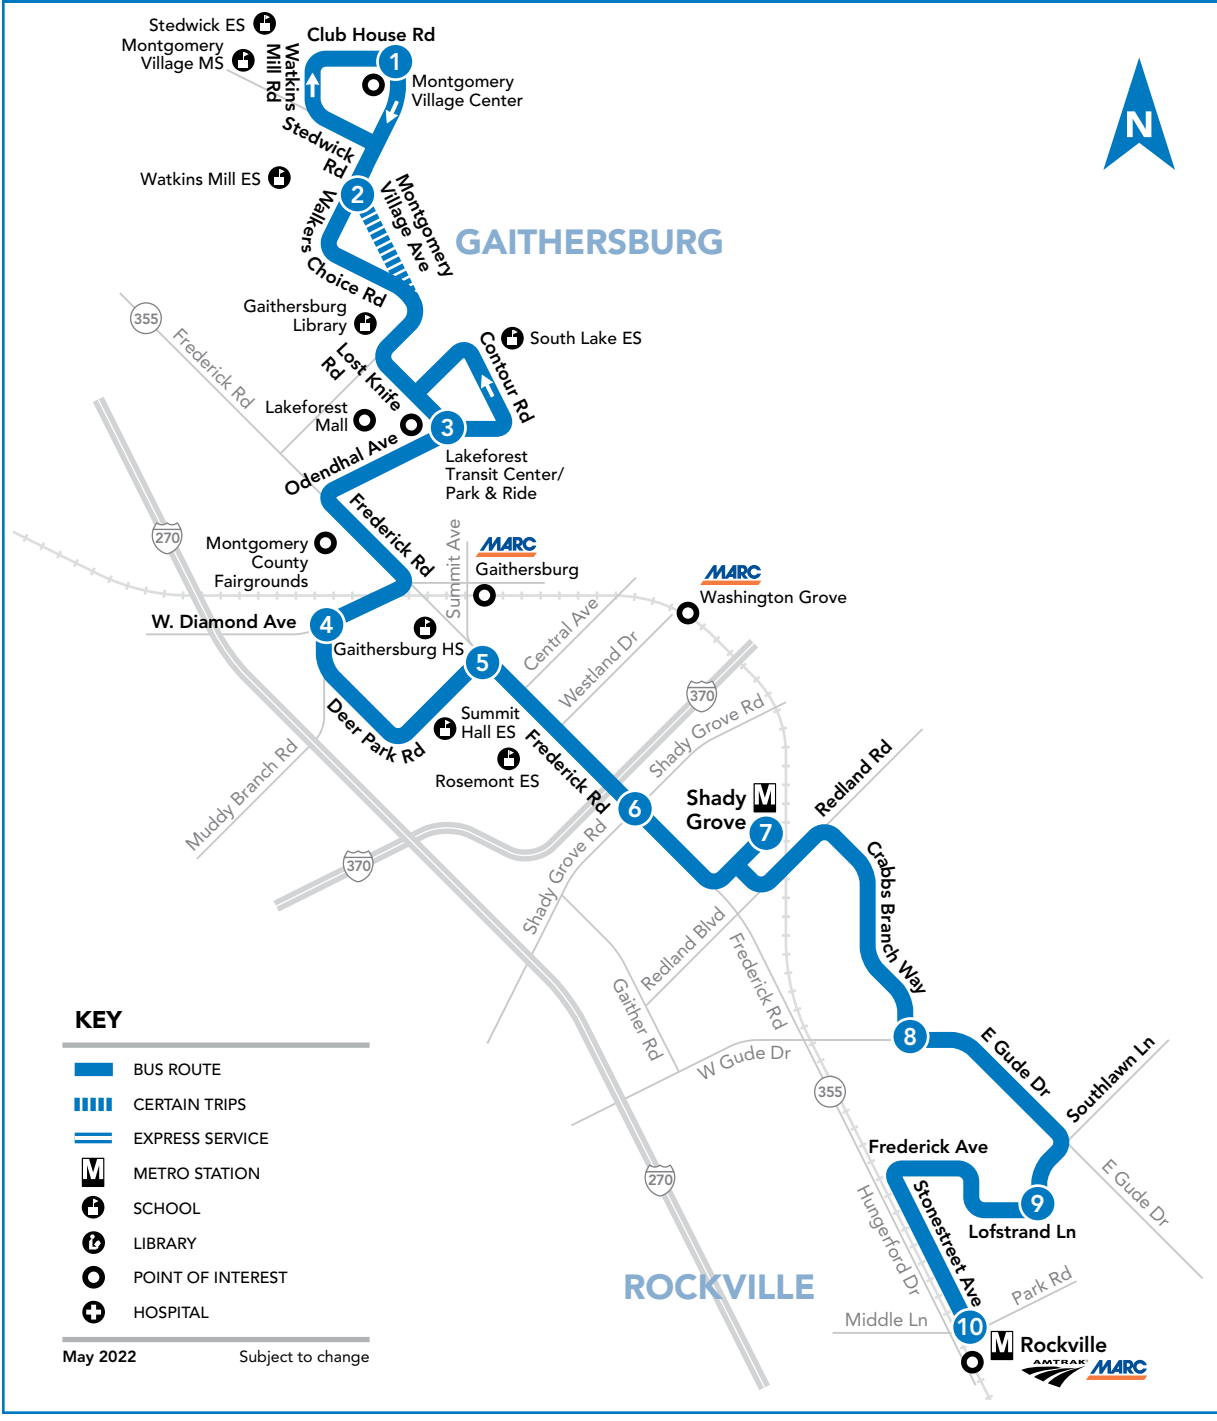

59 Montgomery Village Center – Lakeforest Transit Ctr – Muddy Branch Road – West Deer Park – Shady Grove M – Lincoln Park – Rockville M

59 To Rockville M

SUNDAY

SEE TIMEPOINT LOCATION ON ROUTE MAP

- Montgomery Village (Clubhouse Rd), Walkers Choice, Lakeforest Transit Center, Muddy Branch Rd & Diamond Ave, MD 355 & Deer Park Rd, MD 355 & Shady Grove Rd, Shady Grove M (West), Crabbs Branch Way & Gude Dr, Taft St & Lofstrand Ln, Rockville M (East)

Table with 10 columns and 24 rows of departure times for the 59 To Rockville M route on Sunday.

NOTES: AM PM

59 To Montgomery Village Center

SUNDAY

SEE TIMEPOINT LOCATION ON ROUTE MAP

- Rockville M (East), Taft St & Lofstrand Ln, Crabbs Branch Way & Gude Dr, Shady Grove M (West), MD 355 & Shady Grove Rd, MD 355 & Deer Park Rd, Muddy Branch Rd & Diamond Ave, Lakeforest Transit Center, Walkers Choice, Montgomery Village (Clubhouse Rd)

Table with 10 columns and 24 rows of departure times for the 59 To Montgomery Village Center route on Sunday.

NOTES: AM PM

WELCOME TO RIDE ON

RIDE ON is a community bus service operated by the Montgomery County Department of Transportation. RIDE ON operates over 75 routes that serve all 13 Montgomery County Metrorail stations and 7 MARC stations. For detailed information, or to have timetables mailed, call 311. Outside Montgomery County 240-777-0311