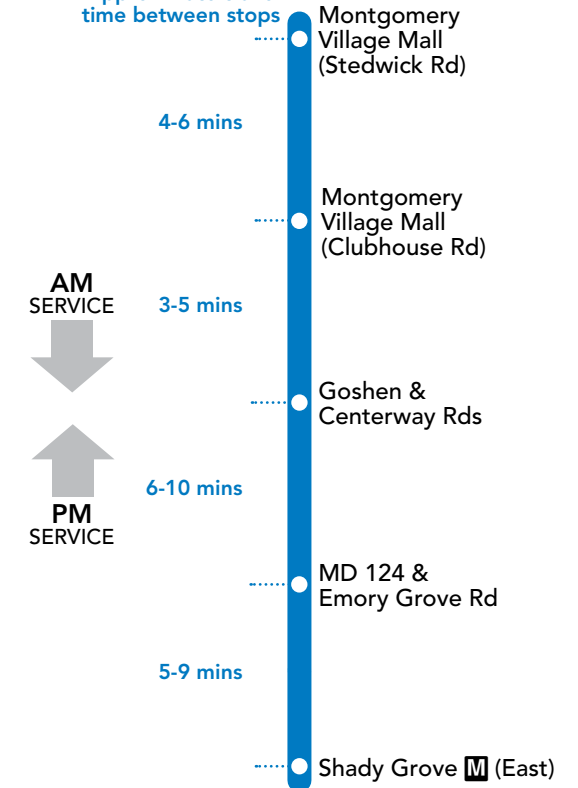

 **YouTube**
youtube.com/RideOnMCT

 **Instagram**
instagram.com/RideOnMCT

Thank You for Riding with Us!

 Printed on recycled paper with soy-based ink

EFFECTIVE: MAY 8, 2022

60

Approximate travel time between stops