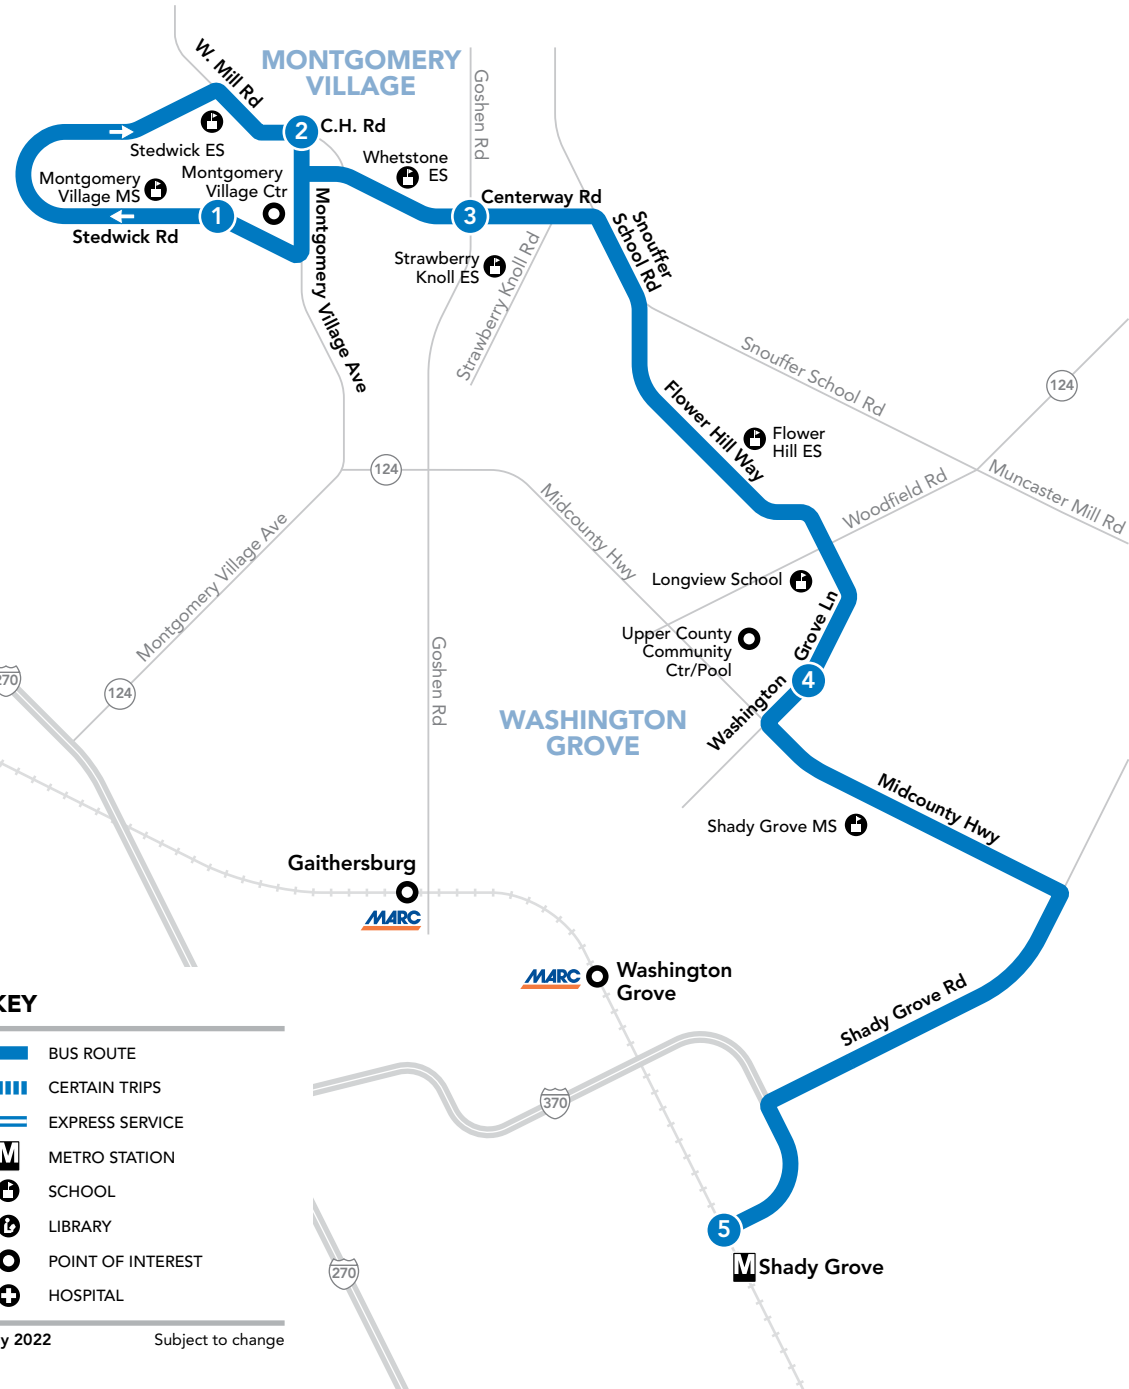

60

Montgomery Village Mall - Goshen & Centerway Rds - MD 124 & Emory Grove Rd - Shady Grove M (East)

- KEY**
- BUS ROUTE
 - ▬▬▬ CERTAIN TRIPS
 - ▬▬▬▬ EXPRESS SERVICE
 - M METRO STATION
 - S SCHOOL
 - L LIBRARY
 - O POINT OF INTEREST
 - + HOSPITAL

May 2022 Subject to change

60 To Shady Grove M

MONDAY THROUGH FRIDAY

SEE TIMEPOINT LOCATION ON ROUTE MAP

Montgomery Village Mall (Stedwick Rd)	Montgomery Village Mall (Clubhouse Rd)	Goshen & Centerway Rds	MD 124 & Emory Grove Rd	Shady Grove (East) M
1	2	3	4	5
5:15	5:21	5:25	5:34	5:41
6:00	6:06	6:10	6:22	6:30
6:45	6:51	6:55	7:07	7:15
7:30	7:36	7:40	7:52	8:00
8:15	8:20	8:24	8:33	8:40
9:00	9:05	9:09	9:18	9:25

NOTES: AM Service Only AM

60 To Montgomery Village

MONDAY THROUGH FRIDAY

SEE TIMEPOINT LOCATION ON ROUTE MAP

Shady Grove (East) M	MD 124 & Emory Grove Rd	Goshen & Centerway Rds	Montgomery Village Mall (Clubhouse Rd)	Montgomery Village Mall (Stedwick Rd)
5	4	3	2	1
3:35	3:42	3:53	3:56	4:01
4:20	4:27	4:38	4:41	4:46
5:05	5:12	5:23	5:27	5:33
5:50	5:57	6:08	6:12	6:18
6:35	6:42	6:51	6:54	6:58
7:20	7:27	7:36	7:39	7:43
8:05	8:12	8:21	8:24	8:28

- Find the schedule for the day of the week and the direction you wish to ride.
- Find the timepoints closest to your origin and destination. The timepoints are shown on the route map and indicate the time the bus is scheduled to be at the particular location. Your nearest bus stop may be between timepoints.
- Read down the column to see the times when a trip will be at the given timepoint. Read the times across to the right to see when the trip reaches other timepoints. If no time is shown, that trip does not serve that timepoint.