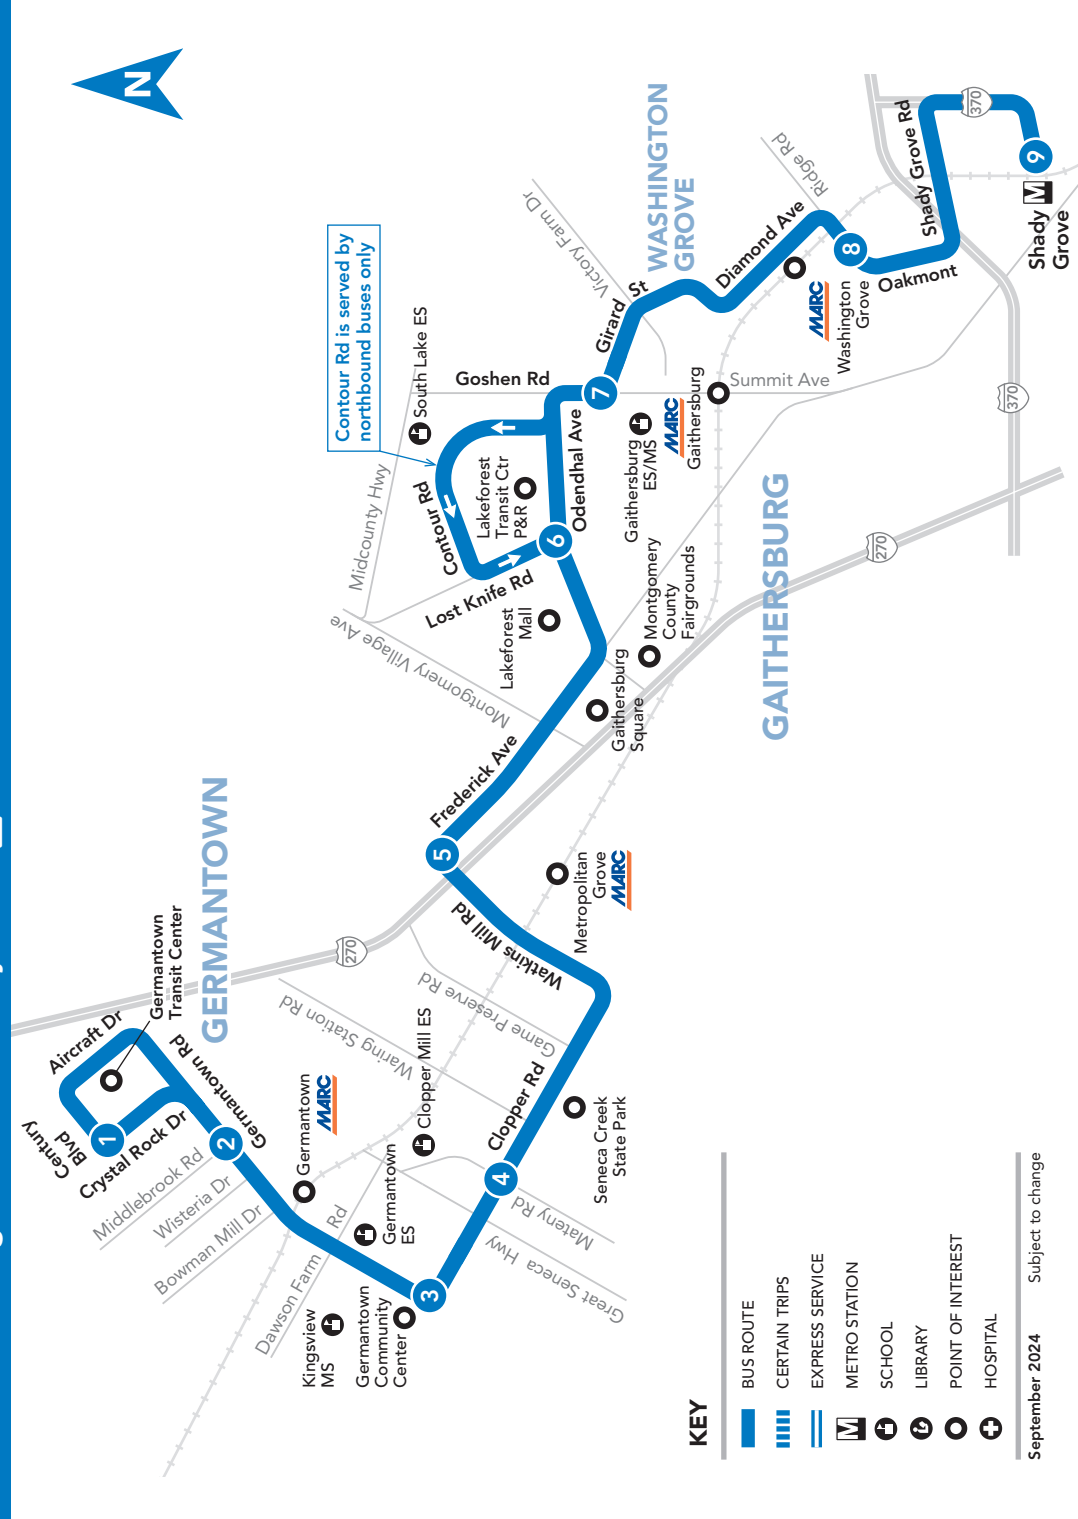

61 Germantown Transit Center (GTC) – Clopper Rd (MD 117) – Watkins Mill Rd – Lakeforest Transit Center – Girard St – Washington Grove – Shady Grove

- KEY**
- BUS ROUTE
 - CERTAIN TRIPS
 - EXPRESS SERVICE
 - METRO STATION
 - SCHOOL
 - LIBRARY
 - POINT OF INTEREST
 - HOSPITAL

September 2024 Subject to change

61 To Shady Grove M
SUNDAY

SEE TIMEPOINT LOCATION ON ROUTE MAP

Germantown Transit Center (GTC)	MD 118 & Middlebrook Rd	MD 118 & Clopper Rd	Clopper & Mateny Rds	Watkins Mill Rd & Frederick Ave	Lakeforest Transit Center	Girard St & Summit Ave	Oakmont Ave & Railroad St	Shady Grove (East) M
---------------------------------	-------------------------	---------------------	----------------------	---------------------------------	---------------------------	------------------------	---------------------------	----------------------

NOTES: AM PM

Please arrive at your stop several minutes ahead of your bus' scheduled arrival. Since safe service is a priority at Ride On, buses may be delayed due to traffic or weather.

61 To Germantown Transit Center (GTC)
SUNDAY

SEE TIMEPOINT LOCATION ON ROUTE MAP

Shady Grove (East) M	Oakmont Ave & Railroad St	Girard St & Summit Ave	Lakeforest Transit Center	Watkins Mill Rd & Frederick Ave	Clopper & Mateny Rds	MD 118 & Clopper Rd	MD 118 & Middlebrook Rd	Germantown Transit Center (GTC)
----------------------	---------------------------	------------------------	---------------------------	---------------------------------	----------------------	---------------------	-------------------------	---------------------------------