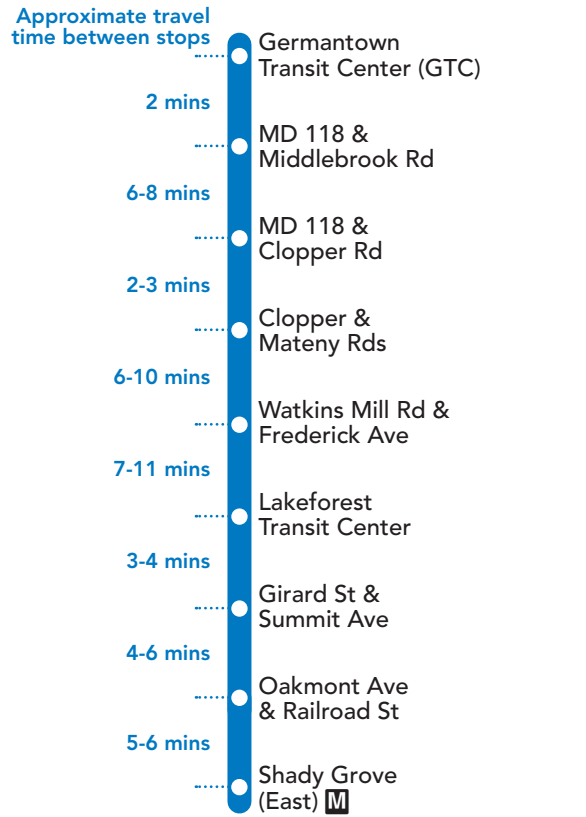

EFFECTIVE: SEPTEMBER 8, 2024

SERVICE DAYS
DAILY

Ride On
Montgomery County Transit
Telephone 311
Online at www.rideonbus.com
Real Time Info at www.rideonrealtime.com