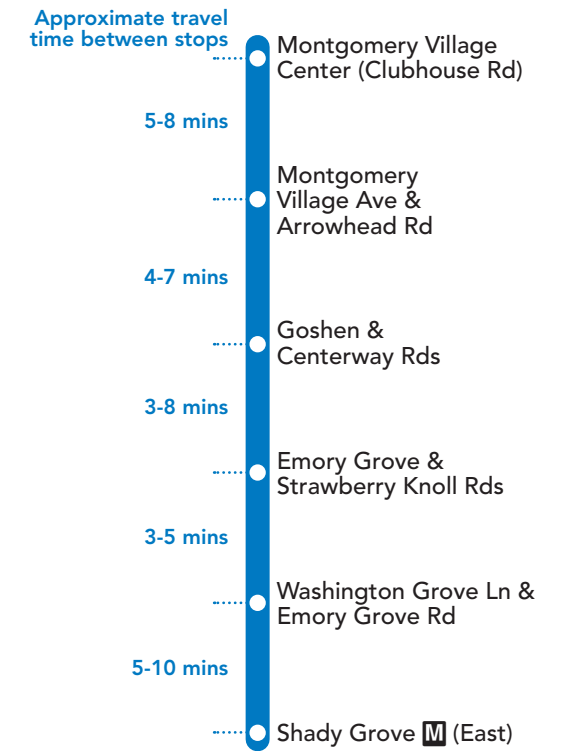

EFFECTIVE: SEPTEMBER 8, 2024

64

SERVICE DAYS

DAILY

Telephone 311
Online at www.rideonbus.com
Real Time Info at www.rideonrealtime.com