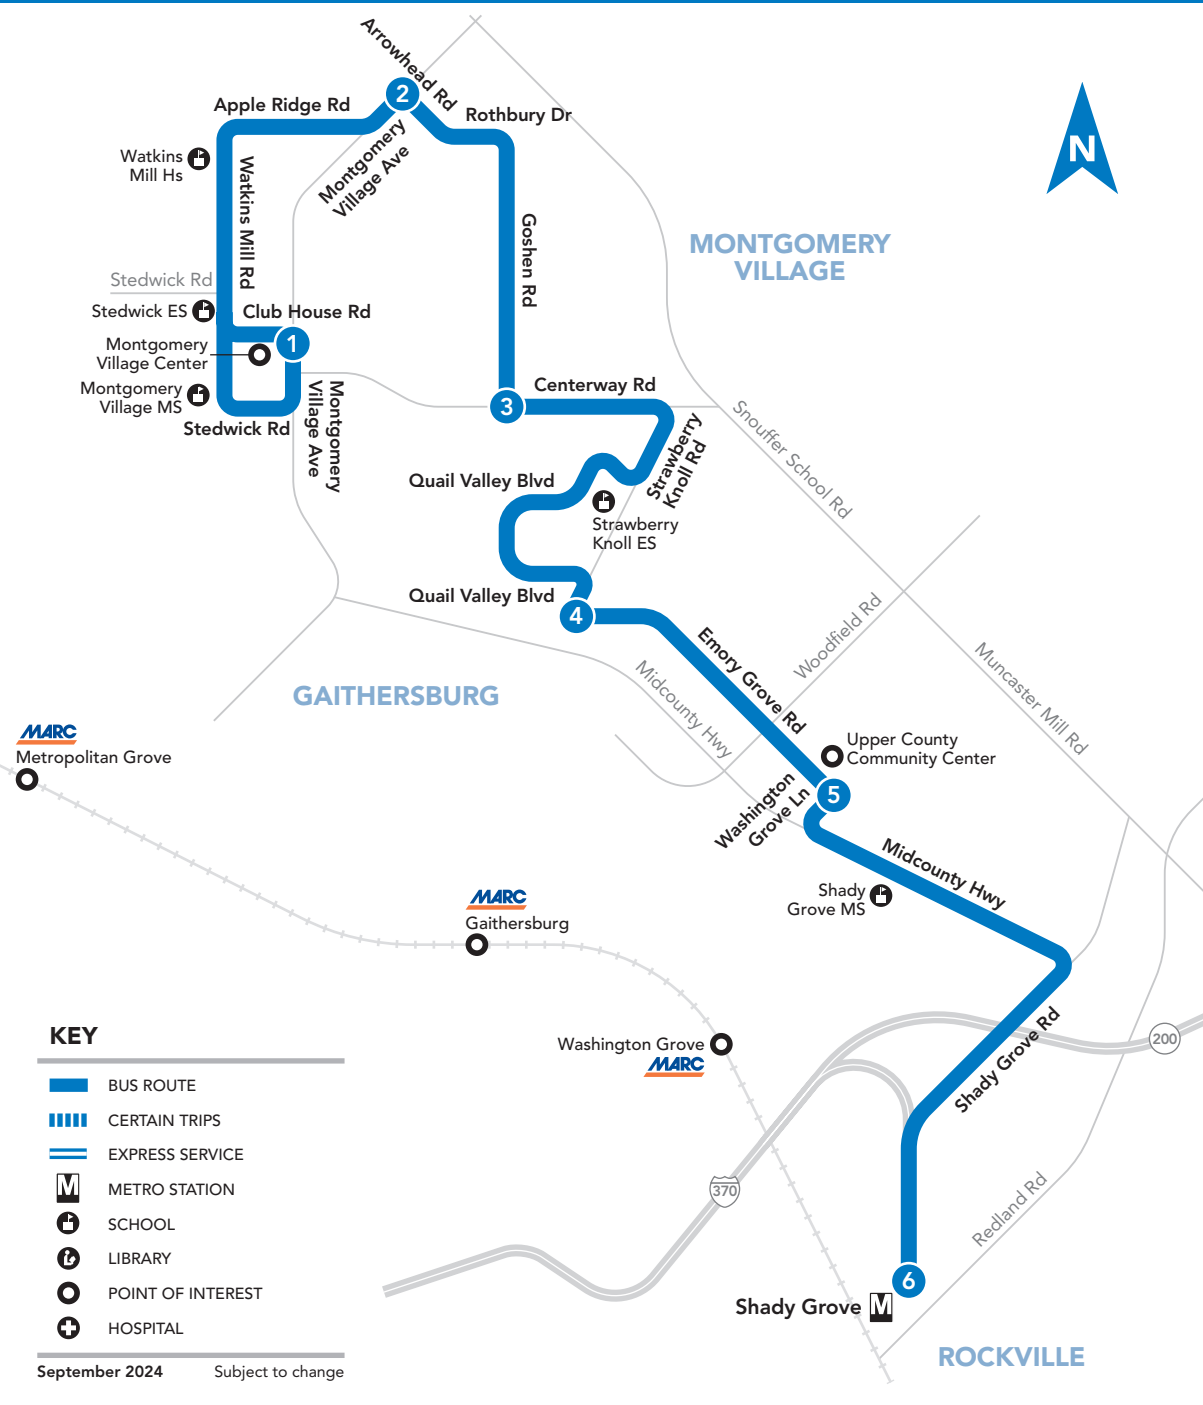

64

Montgomery Village Center – Goshen Rd –
Quail Valley – Emory Grove Rd –
Midcounty Hwy – Shady Grove M

- KEY**
- BUS ROUTE
 - CERTAIN TRIPS
 - EXPRESS SERVICE
 - METRO STATION
 - SCHOOL
 - LIBRARY
 - POINT OF INTEREST
 - HOSPITAL

September 2024 Subject to change

64 To Shady Grove M

SUNDAY

SEE TIMEPOINT LOCATION ON ROUTE MAP

- Montgomery Village Center (Clubhouse Rd)
- Montgomery Village Ave & Arrowhead Rd
- Goshen & Centerway Rds
- Emory Grove & Strawberry Knolls Rds
- Washington Grove Ln & Emory Grove Rd
- Shady Grove M (East)

NOTES: AM PM

64 To Montgomery Village Center

SUNDAY

SEE TIMEPOINT LOCATION ON ROUTE MAP

- Shady Grove M (East)
- Washington Grove Ln & Emory Grove Rd
- Emory Grove & Strawberry Knolls Rds
- Goshen & Centerway Rds
- Montgomery Village Ave & Arrowhead Rd
- Montgomery Village Center (Clubhouse Rd)

RIDE ON is a community bus service operated by the Montgomery County Department of Transportation. RIDE ON operates over 75 routes that serve all 13 Montgomery County Metrorail stations and 7 MARC stations. For detailed information, or to have timetables mailed, call 311. Outside Montgomery County 240-777-0311