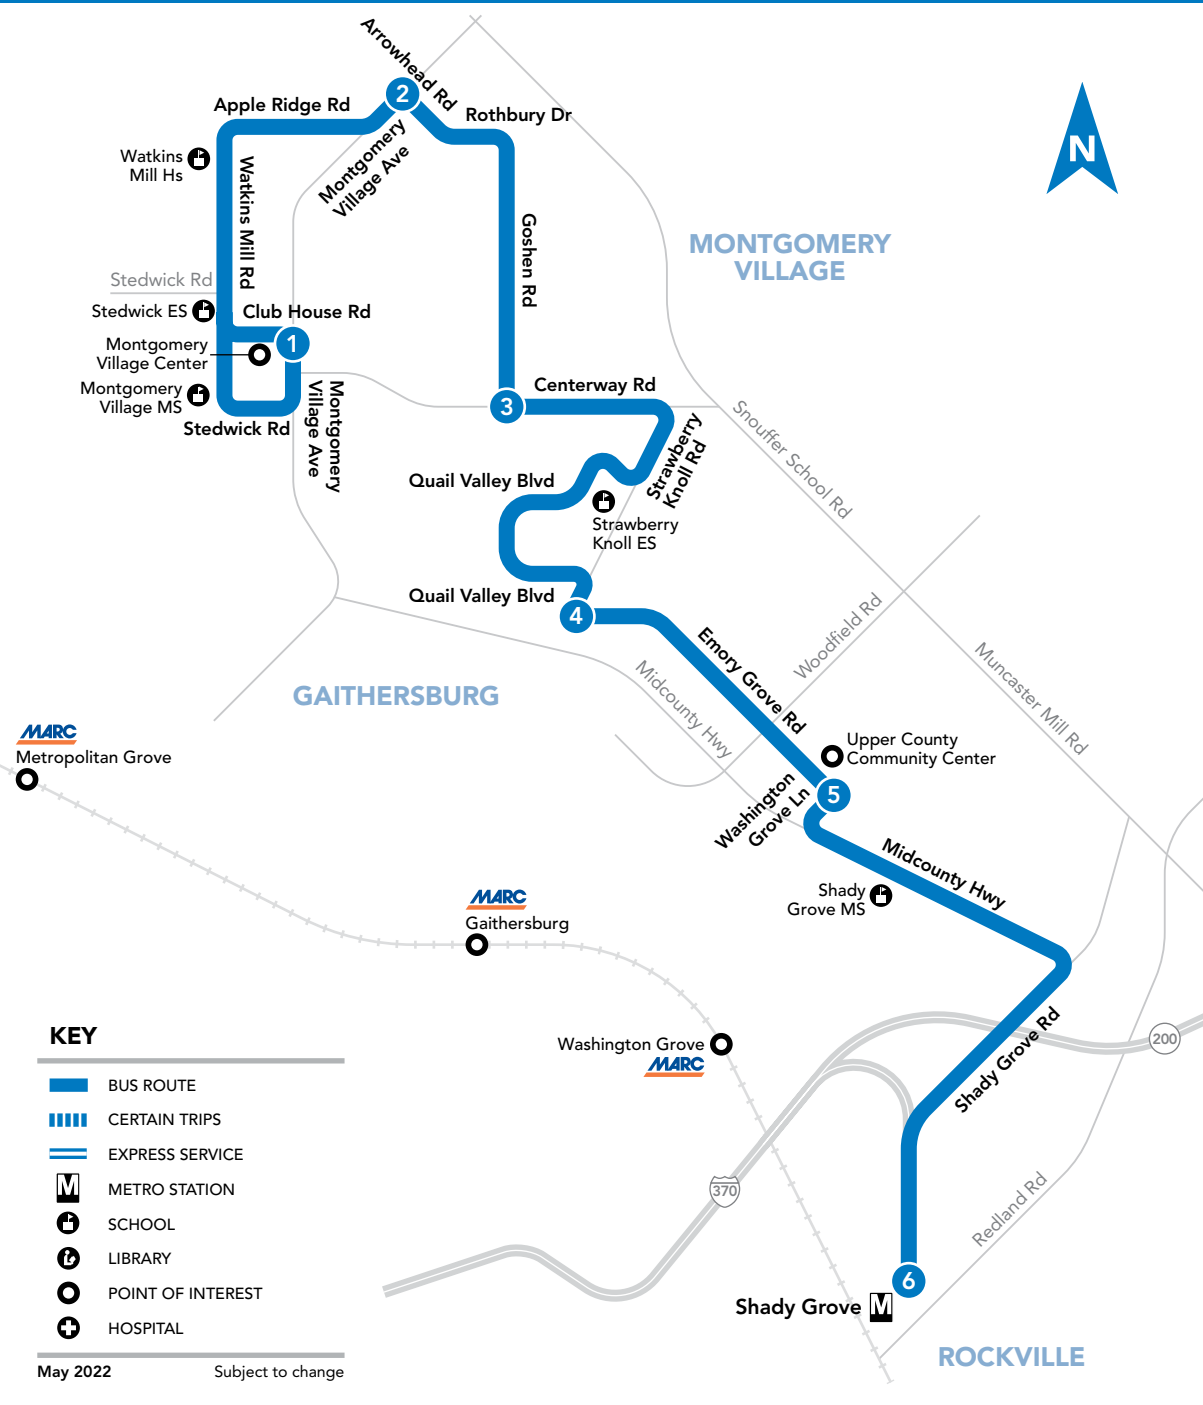

METROACCESS

Alternative paratransit service to this Ride On route for people with certified disabilities is available. Call MetroAccess at **301-562-5360**.

64

Montgomery Village Center – Goshen Rd –
Quail Valley – Emory Grove Rd –
Midcounty Hwy – Shady Grove M

- KEY**
- BUS ROUTE
 - |||| CERTAIN TRIPS
 - EXPRESS SERVICE
 - M METRO STATION
 - S SCHOOL
 - L LIBRARY
 - O POINT OF INTEREST
 - H HOSPITAL
- May 2022 Subject to change

64 To Shady Grove M

SUNDAY

SEE TIMEPOINT LOCATION ON ROUTE MAP