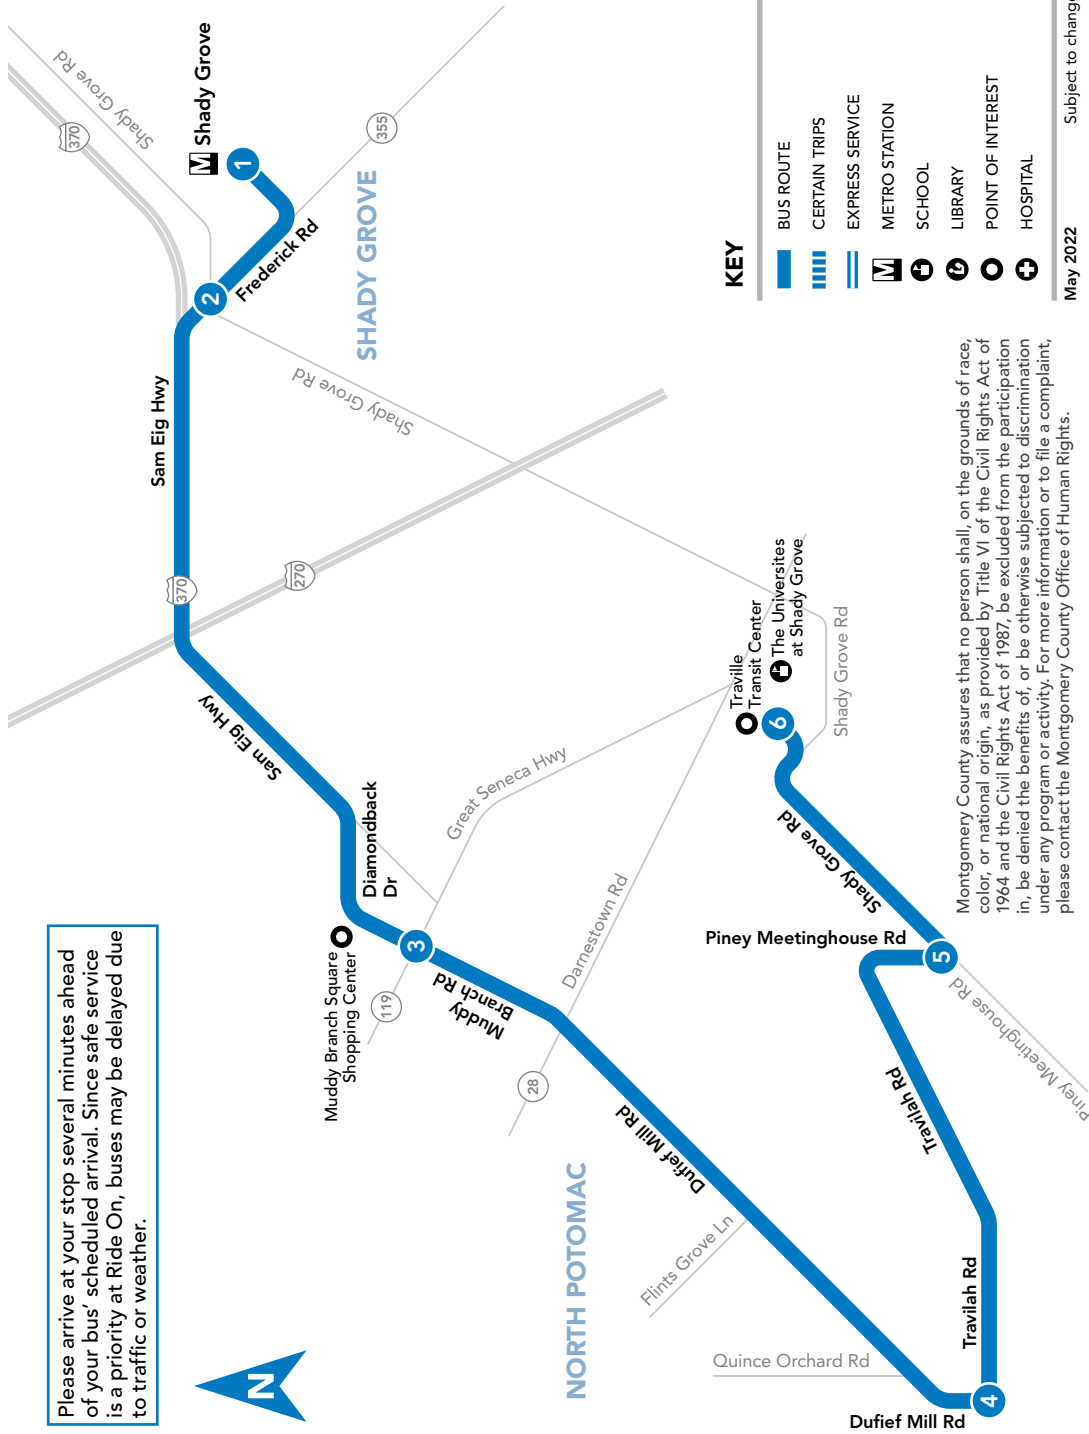

# 67

Shady Grove  – Duffer Mill Rd – Traville Transit Center  
North Potomac – Travilah Rd – Traville Transit Center

**Ride On**  
Montgomery County Transit

Please arrive at your stop several minutes ahead of your bus' scheduled arrival. Since safe service is a priority at Ride On, buses may be delayed due to traffic or weather.

## 67 To Shady Grove

### MONDAY THROUGH FRIDAY

SEE TIMEPOINT LOCATION ON ROUTE MAP

6	5	4	3	2	1
5:25	5:28	5:33	5:40	5:46	5:47
5:57	6:00	6:05	6:12	6:18	6:19
6:27	6:30	6:35	6:43	6:52	6:54
6:57	7:00	7:05	7:13	7:22	7:24
7:27	7:30	7:35	7:43	7:52	7:54
7:57	8:00	8:05	8:13	8:22	8:24
8:27	8:30	8:35	8:43	8:52	8:54
9:10	9:13	9:18	9:24	9:34	9:36

### MONDAY THROUGH FRIDAY

SEE TIMEPOINT LOCATION ON ROUTE MAP

1	2	3	4	5	6
4:00	4:04	4:09	4:17	4:23	4:26
4:39	4:43	4:49	4:58	5:04	5:07
5:09	5:13	5:19	5:28	5:34	5:37
5:39	5:43	5:49	5:58	6:04	6:07
6:09	6:13	6:19	6:28	6:34	6:37
6:39	6:43	6:49	6:58	7:04	7:07
7:20	7:24	7:30	7:39	7:45	7:48