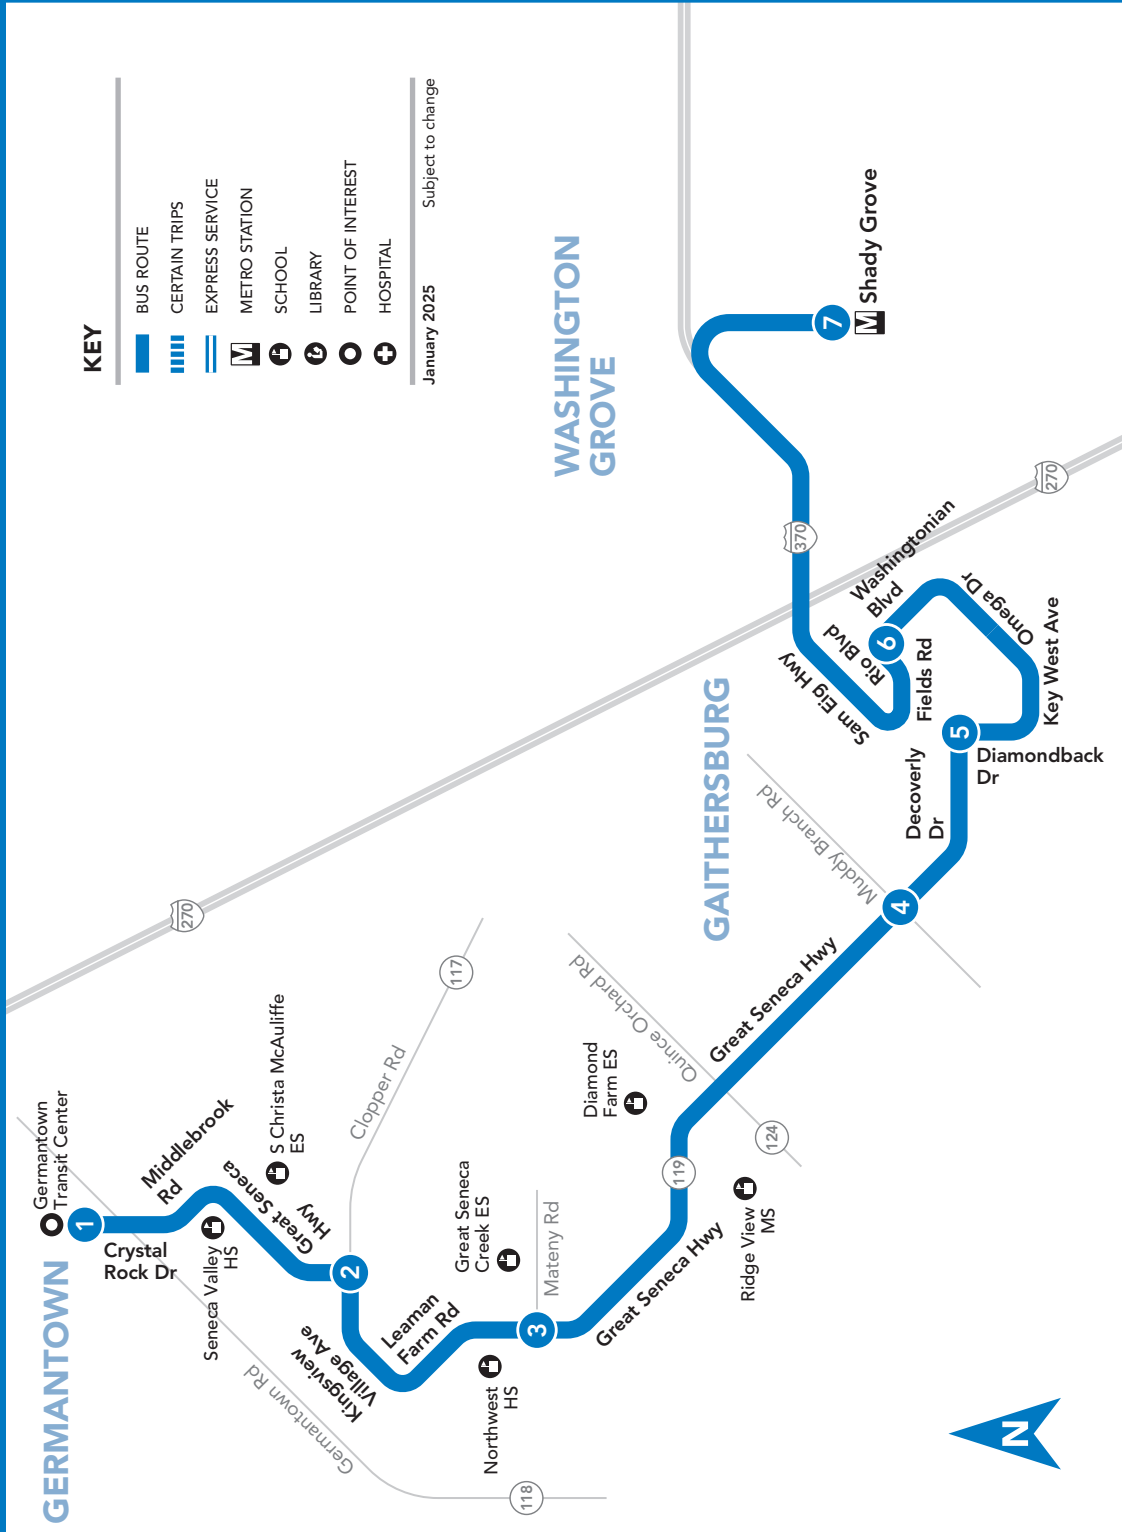

HOW TO RIDE A BUS

1. Check schedule for timepoint nearest your location. Wait at the blue and white **RIDE ON** bus stop sign. Arrive several minutes before scheduled time. Have exact fare ready (drivers do not make change).
2. Not all stops are listed on a public timetable.
   - If you are unfamiliar with your stop, sit or stand behind the line near the front of the bus and ask the bus driver to notify you when your stop is approaching.
   - Ask the bus driver if you are not sure if the bus goes to your stop.
   - If you have internet access (at home or somewhere else, such as a public library), it may be easier for you to use an online trip planner rather than a paper timetable.
   - Be mindful of changes in the schedule, for holidays or bad weather.
   - Please observe the following rules for all patrons: No eating, drinking, or smoking.
   - Electronic devices may be played with earphones set at low level.

HOW TO READ A TIMETABLE

- Find the schedule for the day of the week and the direction you wish to ride.
- Find the timepoints closest to your origin and destination. The timepoints are shown on the route map and indicate the time the bus is scheduled to be at the particular location. Your nearest bus stop may be between timepoints.
- Read down the column to see the times when a trip will be at the given timepoint. Read the times across to the right to see when the trip reaches other timepoints. If no time is shown, that trip does not serve that timepoint.