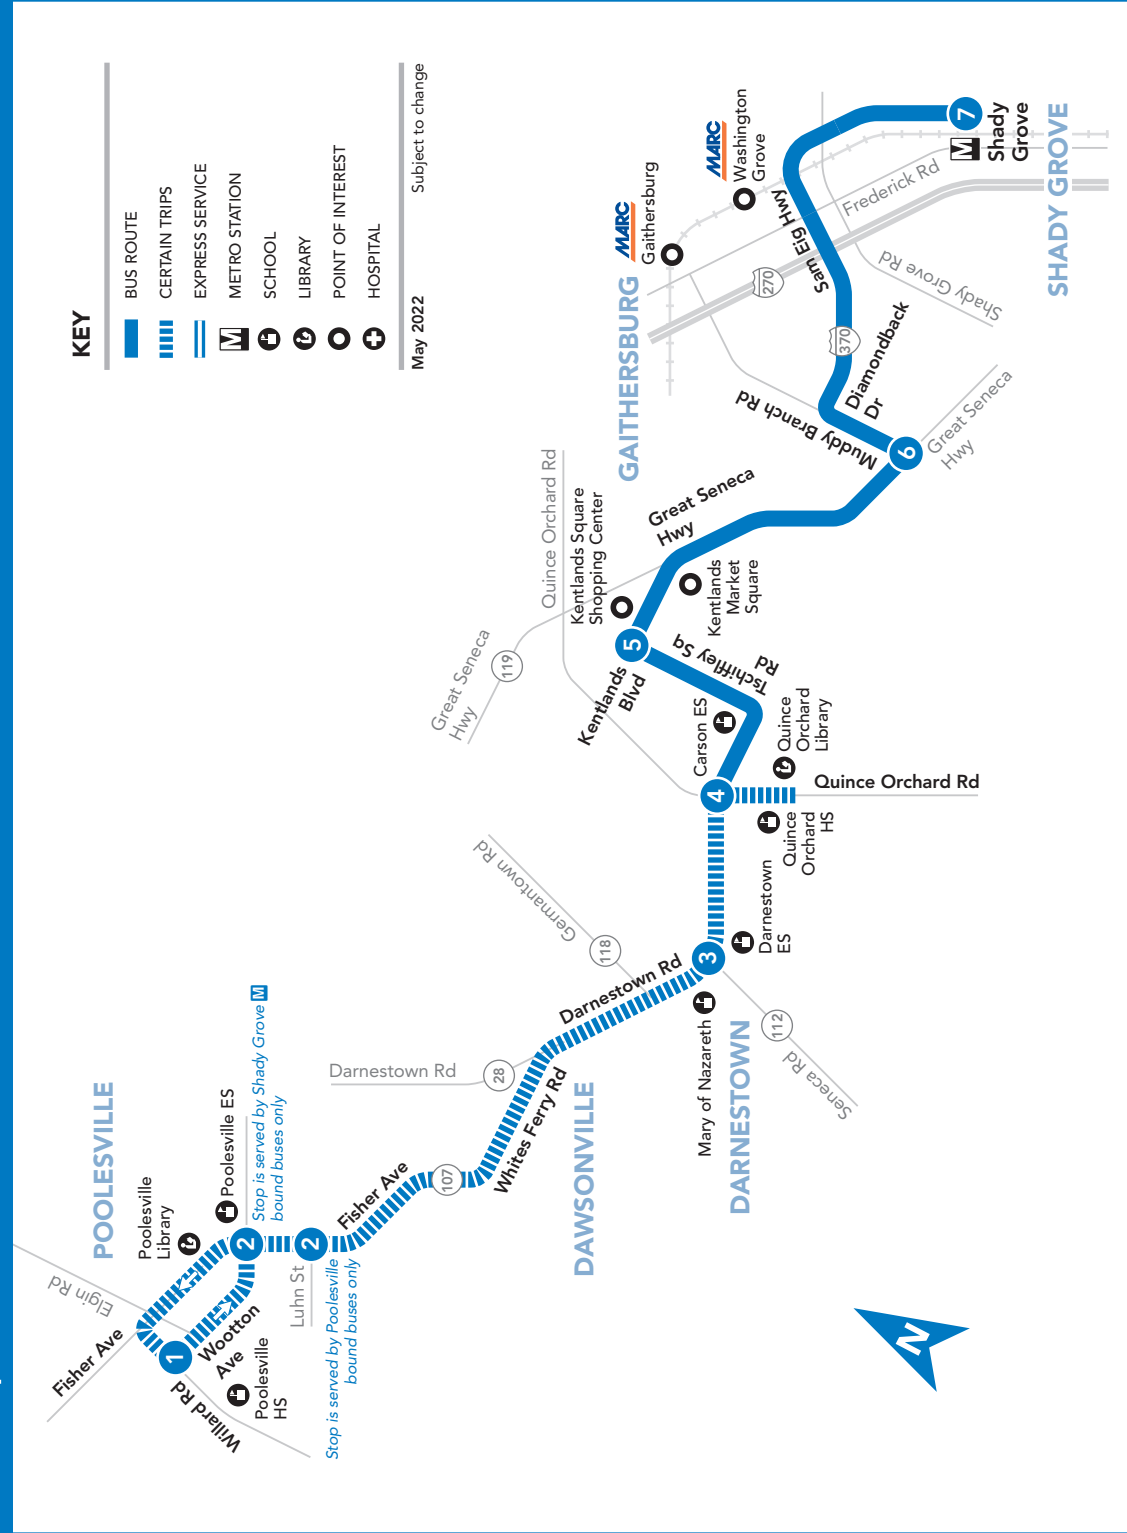

76 To Shady Grove

MONDAY THROUGH FRIDAY

SEE TIMEPOINT LOCATION ON ROUTE MAP

Willard Rd & Wootton Ave
Wootton Ave & Fisher Ave
Seneca & Darnestown Rds
Quince Orchard & Darnestown Rds
Kentlands Blvd & Tschiffely Square Rd
Great Seneca Hwy & Muddy Branch Rd
Shady Grove 

SEE TIMEPOINT LOCATION ON ROUTE MAP

Shady Grove 
Great Seneca Hwy & Muddy Branch Rd
Kentlands Blvd & Tschiffely Square Rd
Quince Orchard & Darnestown Rds
Seneca & Darnestown Rds
Fisher Ave & Luhn St
Willard Rd & Wootton Ave

HOW TO READ A TIMETABLE

- Find the schedule for the day of the week and the direction you wish to ride.
- Find the timepoints closest to your origin and destination. The timepoints are shown on the route map and indicate the time the bus is scheduled to be at the particular location. Your nearest bus stop may be between timepoints.
- Read down the column to see the times when a trip will be at the given timepoint. Read the times across to the right to see when the trip reaches other timepoints. If no time is shown, that trip does not serve that timepoint.

76

Poolesville – Wootton Ave – Whites Ferry Rd – Darnestown Rd – Kentlands Blvd – Sam Eig Hwy – Shady Grove

Ride On

Montgomery County Transit

FARES

Effective July 1, 2021

Regular Fare, Token, or SmarTrip®	\$2.00
SmarTrip® Fare Transfer from MetroRail	\$1.50
Seniors age 65 years or older with a Senior SmarTrip® card or valid Medicare Card and Photo ID	FREE
Person with disability with Metro Disabled ID Card	
Person with disability with Metro Disability ID Card – Attendant Eligible	FREE
Attendant also rides free.	
MetroAccess - Certified Customer with ID	FREE
MetroAccess - Companion	
Children under age 5	FREE
Local Bus Transfer with SmarTrip®	
Children 5 to 18 with a Youth Cruiser SmarTrip® Card or student ID	FREE
Anytime	