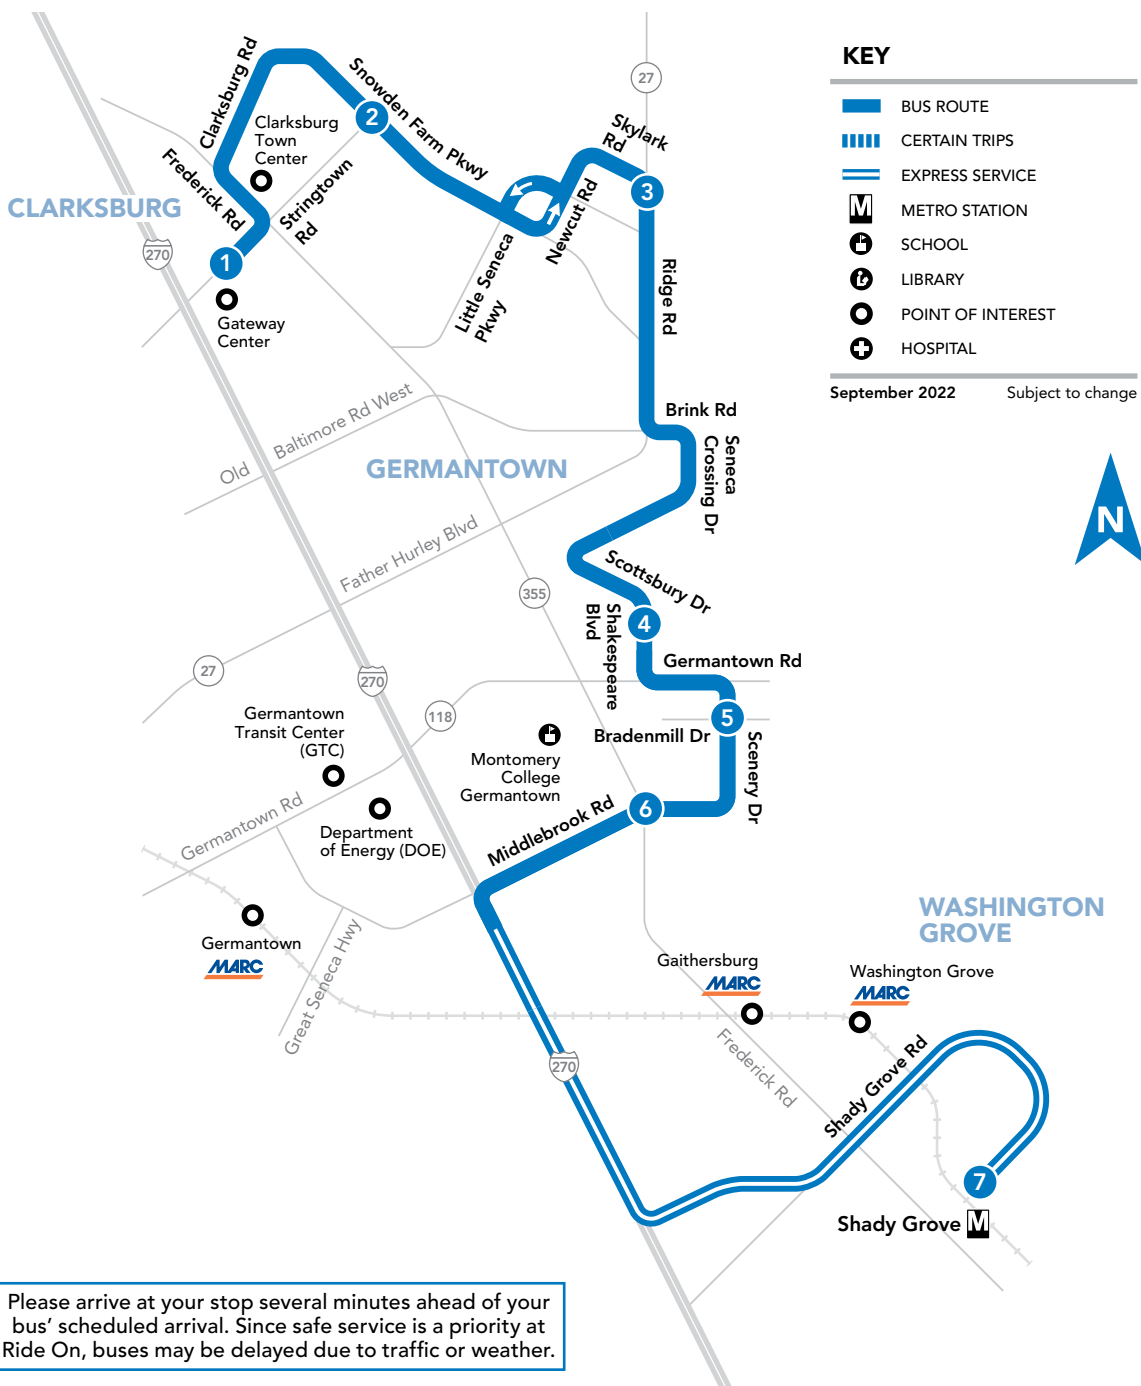

# 79 | Clarksburg Town Center – I-270 – I-370 – Shady Grove Metro Station

Please arrive at your stop several minutes ahead of your bus' scheduled arrival. Since safe service is a priority at Ride On, buses may be delayed due to traffic or weather.

### KEY

- BUS ROUTE
- CERTAIN TRIPS
- EXPRESS SERVICE
- METRO STATION
- SCHOOL
- LIBRARY
- POINT OF INTEREST
- HOSPITAL

September 2022 Subject to change

### MONDAY THROUGH FRIDAY

SEE TIMEPOINT LOCATION ON ROUTE MAP

	MD 121 & Gateway Center	Snowden Farm & Stringtown Rd	Skylark & Ridge Rds	Scottsbury Dr & Shakespear Blvd	Scenery & Brandermill Drs	MD 355 & Middlebrook Rd	Shady Grove M (East)
1	2	3	4	5	6	7	
5:05	5:11	5:17	5:25	5:28	5:33	5:44	
5:50	5:56	6:02	6:10	6:13	6:18	6:29	
6:30	6:36	6:44	6:53	6:56	7:01	7:13	
7:10	7:16	7:24	7:33	7:36	7:41	7:53	
7:50	7:56	8:04	8:13	8:16	8:21	8:33	
8:30	8:36	8:43	8:51	8:54	8:58	9:10	
9:15	9:21	9:28	9:36	9:39	9:43	9:55	

### MONDAY THROUGH FRIDAY

SEE TIMEPOINT LOCATION ON ROUTE MAP

	Shady Grove M (East)	MD 355 & Middlebrook Rd	Scenery & Brandermill Drs	Scottsbury Dr & Shakespear Blvd	Skylark & Ridge Rds	Snowden Farm & Stringtown Rd	MD 121 & Gateway Center
7	6	5	4	3	2	1	
3:00	3:13	3:16	3:19	3:27	3:34	3:40	
3:50	4:03	4:06	4:09	4:17	4:24	4:30	
4:35	4:49	4:52	4:55	5:05	5:12	5:18	
5:15	5:29	5:32	5:35	5:45	5:52	5:58	
5:55	6:09	6:12	6:15	6:25	6:32	6:38	
6:40	6:53	6:56	6:59	7:07	7:14	7:20	
7:30	7:43	7:46	7:49	7:57	8:04	8:10	