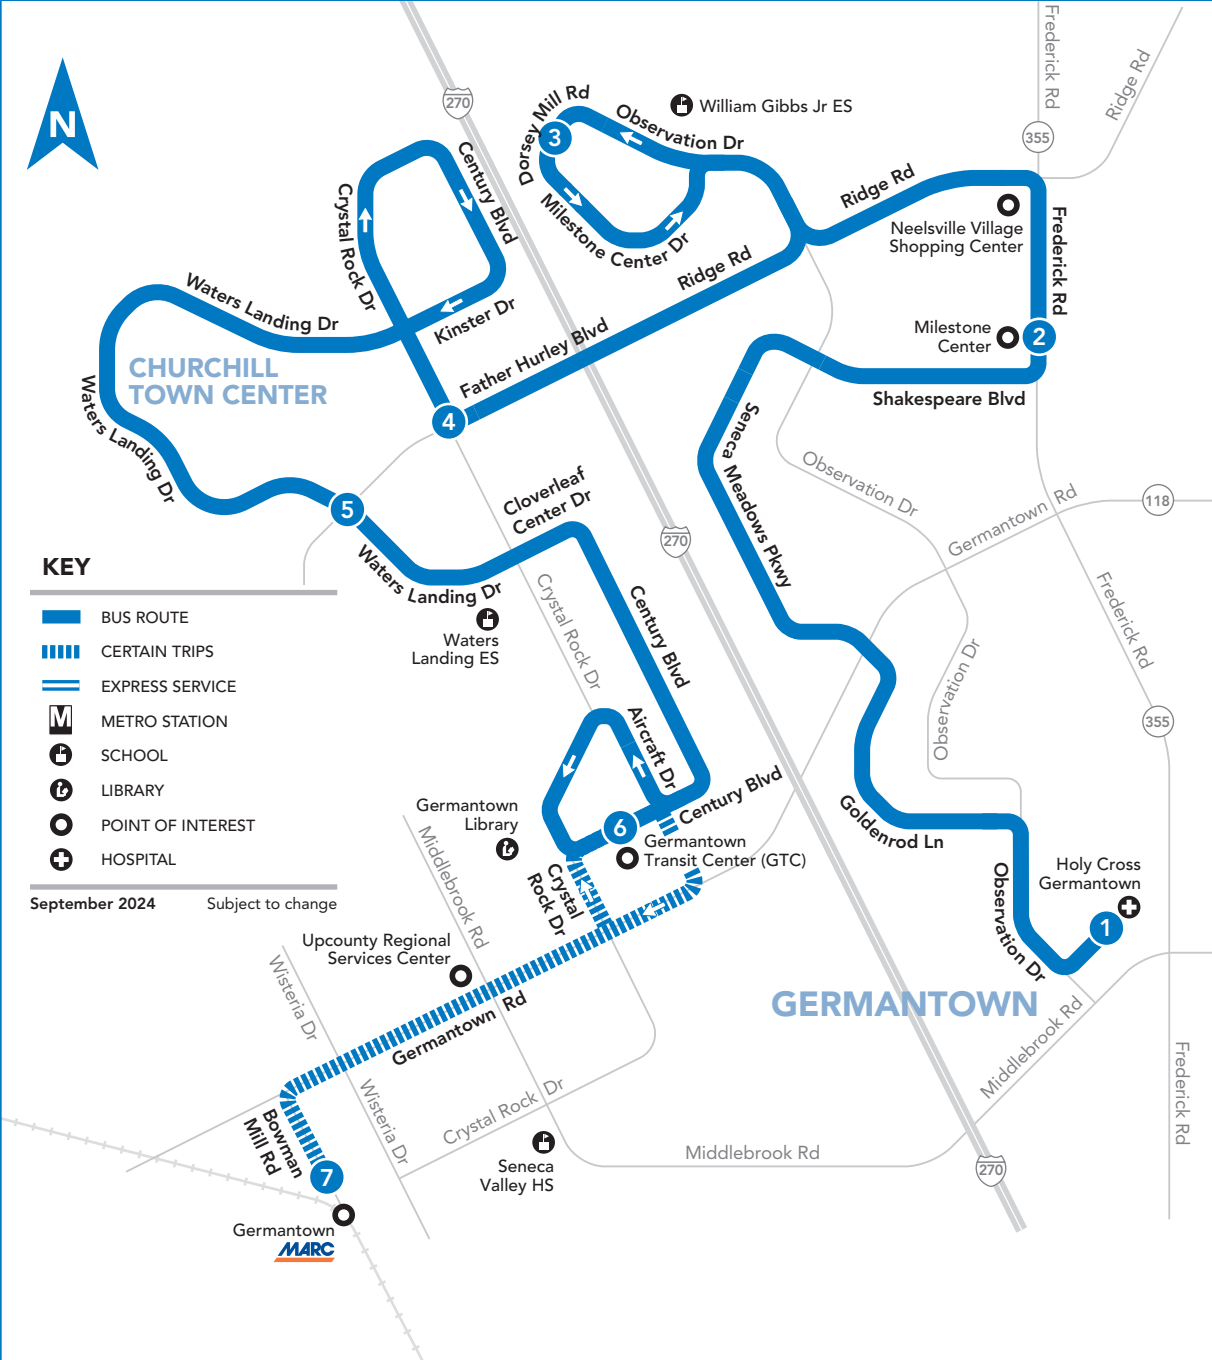

83

Holy Cross Germantown – Milestone Center
Dorsey Mill Rd – Germantown Transit Center (GTC)
MARC Station (Mon-Fri only)

1. **KEY**
2. BUS ROUTE
   - ▬▬▬ CERTAIN TRIPS
   - ▬▬▬▬ EXPRESS SERVICE
   - M METRO STATION
   - S SCHOOL
   - L LIBRARY
   - O POINT OF INTEREST
   - H HOSPITAL

September 2024 Subject to change

FARES Effective August 2022

Regular Fare, Token, or SmarTrip®	$1.00
Transfer from MetroRail to Ride On buses	$1.00
SmarTrip® Transfer from MetroRail to Metrobus	FREE
Ride On Bus-to-Bus Transfer with SmarTrip®	FREE
Ride On to Metrobus Transfer with SmarTrip®	$1.00
Metrobus to Ride On Transfer with SmarTrip®	FREE
Seniors age 65 years or older with a Senior SmarTrip® card or valid Medicare Card and Photo ID	FREE
Person with disability with Metro Disabled ID Card	
Person with disability with Metro Disability ID Card – Attendant Eligible	
Attendant also rides free.	
MetroAccess - Certified Customer with ID	FREE
MetroAccess - Companion	
Children under age 5	FREE
Children 5 to 18 with a Youth Cruiser SmarTrip® Card or student ID Anytime	

GUARANTEED RIDE HOME

When you take Metrobus, Metrorail and Ride On to work, you are eligible to participate in the free Commuter Connections Guaranteed Ride Home Program. To register and to receive program details call: Commuter Services at **301-770-POOL(7665)**.

METROACCESS

Alternative paratransit service to this Ride On route for people with certified disabilities is available. Call MetroAccess at **301-562-5360**.

If you need an Americans with Disabilities Act (ADA) reasonable accommodation to access Ride On bus service, contact MC311 by voice at **240-777-0311**, by email RideOn.CustomerService@montgomerycountymd.gov or **TTY 711**.

Montgomery County assures that no person shall, on the grounds of race, color, or national origin, as provided by Title VI of the Civil Rights Act of 1964 and the Civil Rights Act of 1987, be excluded from the participation in, be denied the benefits of, or be otherwise subjected to discrimination under any program or activity. For more information or to file a complaint, please contact the Montgomery County Office of Human Rights.

WELCOME TO RIDE ON

RIDE ON is a community bus service operated by the Montgomery County Department of Transportation. **RIDE ON** operates over 75 routes that serve all 13 Montgomery County Metrorail stations and 7 MARC stations. For detailed information, or to have timetables mailed, call **311**. Outside Montgomery County **240-777-0311**

Visit our web site at: www.rideonbus.com
Real Time information is available at: www.rideonrealtime.com

Regular Mailing Address:
Montgomery County DOT
Division of Transit Services
101 Monroe Street, 5th
Floor Rockville, MD 20850

For more information, or to request this document in an alternate format or translated into another language, please call 311, or outside Montgomery County 240-777-0311.

Para más información o para pedir este documento en un formato diferente o traducido a otro idioma, por favor, llame al 311 o de fuera del Condado de Montgomery al 240-777-0311.

如需更多信息、需要以其它格式提供本文檔或需要將本文檔翻譯成其它語言、請撥打311。如果您不在蒙哥馬利郡、請撥打240-777-0311。