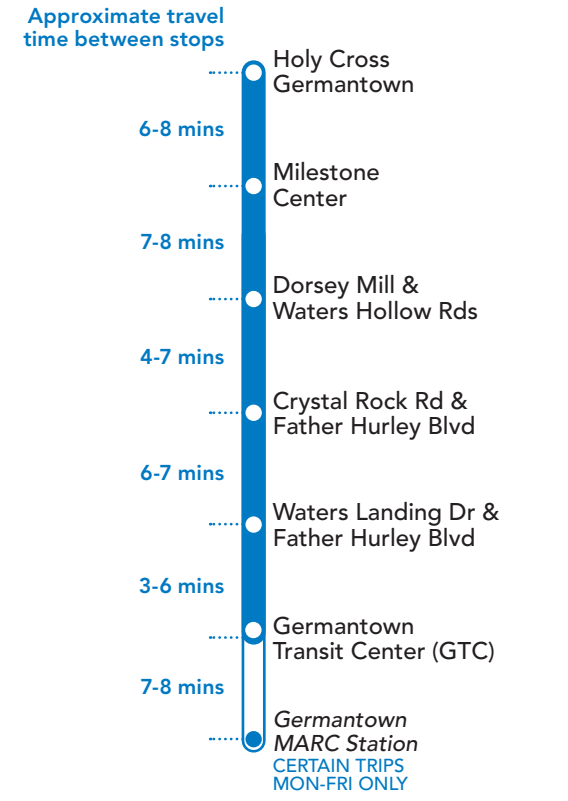

SERVICE DAYS
MONDAY – SATURDAY