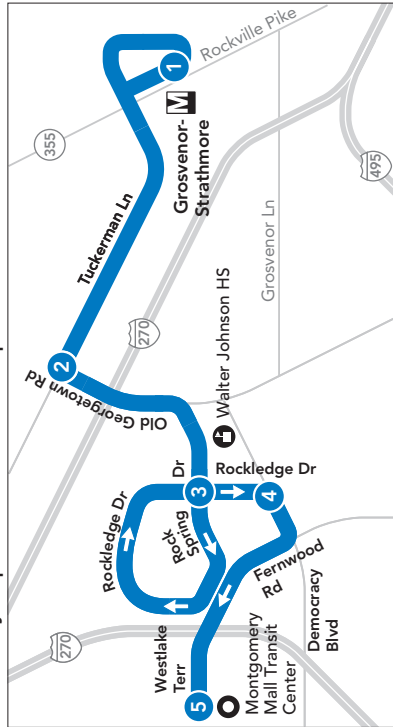

NOTES: AM PM

**NON-RUSH**  
**96 To Grosvenor M**

**MONDAY THROUGH FRIDAY**

SEE TIMEPOINT LOCATION ON ROUTE MAP

Montgomery Mall Transit Center	Rockledge Dr & Democracy Blvd	Rockledge & Rock Spring Drs	Tuckerman Ln & Old Georgetown Rd	Grosvenor M
5	4	3	2	1
9:45	9:49	9:53	9:56	10:00
10:35	10:39	10:43	10:46	10:50
11:25	11:29	11:33	11:36	11:40
<b>12:15</b>	<b>12:19</b>	<b>12:24</b>	<b>12:28</b>	<b>12:32</b>
<b>1:05</b>	<b>1:09</b>	<b>1:14</b>	<b>1:18</b>	<b>1:22</b>
<b>1:55</b>	<b>1:59</b>	<b>2:04</b>	<b>2:08</b>	<b>2:12</b>
<b>2:45</b>	<b>2:49</b>	<b>2:54</b>	<b>2:58</b>	<b>3:02</b>

### AM and PM

**Route 96 - Grosvenor Metro Station to Rock Spring Park**  
Weekday trips 5:40 am to 8:55 am and 3:00 to 8:35 pm

### NON-RUSH

**Route 96 - Grosvenor Metro Station to Montgomery Mall**  
Weekday trips 9:20 am to 2:20 pm

### NON-RUSH

**Route 96 - Montgomery Mall to Grosvenor Metro Station**  
Weekday trips 9:45 am to 2:45 pm