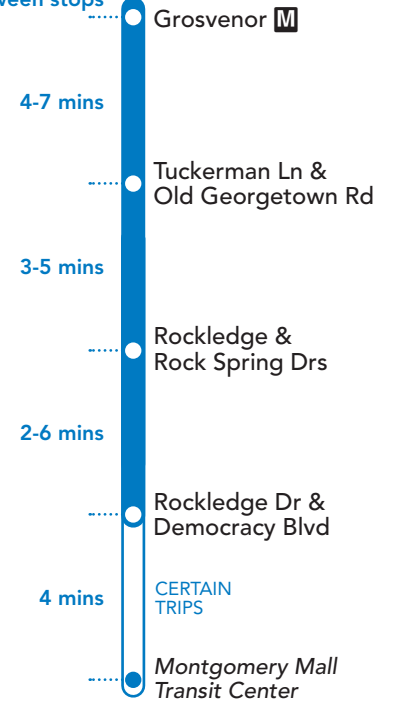

### AM and PM

**Route 96 - Grosvenor Metro Station to Rock Spring Park**  
Weekday trips 5:40 am to 8:55 am and 3:00 to 8:35 pm

### NON-RUSH

**Route 96 - Grosvenor Metro Station to Montgomery Mall**  
Weekday trips 9:20 am to 2:20 pm

### NON-RUSH

**Route 96 - Montgomery Mall to Grosvenor Metro Station**  
Weekday trips 9:45 am to 2:45 pm

# 96

Approximate travel time between stops

**SERVICE DAYS**  
MONDAY - FRIDAY