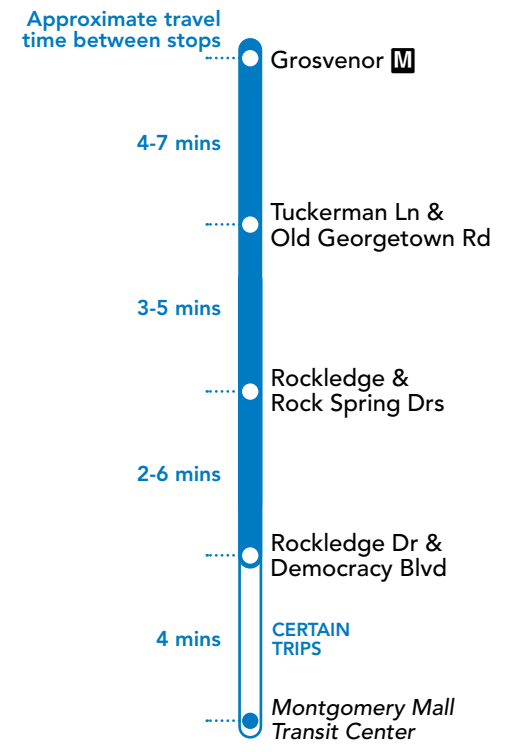

HOLIDAY SCHEDULE

- Weekday Schedule operates on Indigenous Peoples' Day
- Saturday Schedule operates on Independence Day
- Sunday Schedule operates on New Year's Day, Memorial Day, Labor Day, Thanksgiving Day, Christmas Day
- Special Schedule operates on MLK, Jr. Day, Presidents' Day, Juneteenth, Veterans Day

- Like us on Facebook facebook.com/RideOnMCT
- Follow us on Twitter twitter.com/RideOnMCT
- Subscribe to email alerts at www.montgomerycountymd.gov/govdelivery
- Subscribe to text alerts by texting MONTGOMERY RIDEON to 468311
- YouTube youtube.com/RideOnMCT
- Instagram instagram.com/RideOnMCT

Thank You for Riding with Us!

Printed on recycled paper with soy-based ink

EFFECTIVE: SEPTEMBER 26, 2021

96