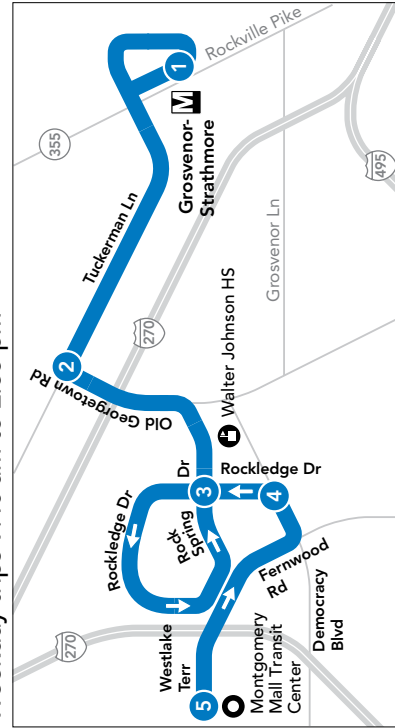

NOTES:

AM	PM
----	----

NON-RUSH

96 To Montgomery Mall Transit Center

MONDAY THROUGH FRIDAY

SEE TIMEPOINT LOCATION ON ROUTE MAP

Grosvenor 
 Tuckerman Ln & Old Georgetown Rd
 Rock Spring Dr & Rockledge Dr
 Rockledge Dr & Democracy Blvd
 Montgomery Mall Transit Center

NOTES:

AM	PM
----	----

NON-RUSH

96 To Grosvenor

MONDAY THROUGH FRIDAY

SEE TIMEPOINT LOCATION ON ROUTE MAP

Montgomery Mall Transit Center
 Rockledge Dr & Democracy Blvd
 Rockledge & Rock Spring Drs
 Tuckerman Ln & Old Georgetown Rd
 Grosvenor 

AM and PM

Route 96 - Grosvenor Metro Station to Rock Spring Park
Weekday trips 5:40 am to 8:55 am and 3:05 pm to 8:35 pm

NON-RUSH

Route 96 - Grosvenor Metro Station to Montgomery Mall
Weekday trips 9:20 am to 2:30 pm

NON-RUSH

Route 96 - Montgomery Mall to Grosvenor Metro Station
Weekday trips 9:40 am to 2:55 pm

KEY

- BUS ROUTE
- CERTAIN TRIPS
- EXPRESS SERVICE
- METRO STATION
- SCHOOL
- LIBRARY
- POINT OF INTEREST
- HOSPITAL