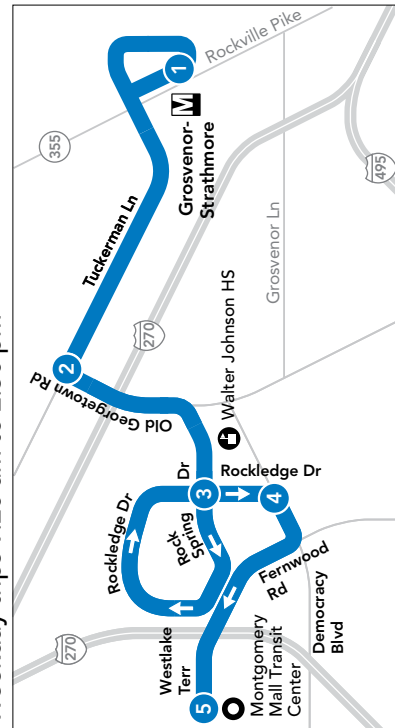

NOTES:

AM	PM
----	----

NON-RUSH

96 To Montgomery Mall Transit Center

MONDAY THROUGH FRIDAY

SEE TIMEPOINT LOCATION ON ROUTE MAP

Grosvenor 
 Tuckerman Ln & Old Georgetown Rd
 Rock Spring Dr & Rockledge Dr
 Rockledge Dr & Democracy Blvd
 Montgomery Mall Transit Center

NOTES:

AM	PM
----	----

NON-RUSH

96 To Grosvenor

MONDAY THROUGH FRIDAY

SEE TIMEPOINT LOCATION ON ROUTE MAP

Montgomery Mall Transit Center
 Rockledge Dr & Democracy Blvd
 Rockledge & Rock Spring Drs
 Tuckerman Ln & Old Georgetown Rd
 Grosvenor 

AM and PM

Route 96 - Grosvenor Metro Station to Rock Spring Park
Weekday trips 5:40 am to 8:55 am and 3:05 pm to 8:35 pm

NON-RUSH

Route 96 - Grosvenor Metro Station to Montgomery Mall
Weekday trips 9:20 am to 2:30 pm

NON-RUSH

Route 96 - Montgomery Mall to Grosvenor Metro Station
Weekday trips 9:40 am to 2:55 pm

KEY

- BUS ROUTE
- CERTAIN TRIPS
- EXPRESS SERVICE
- METRO STATION
- SCHOOL
- LIBRARY
- POINT OF INTEREST
- HOSPITAL