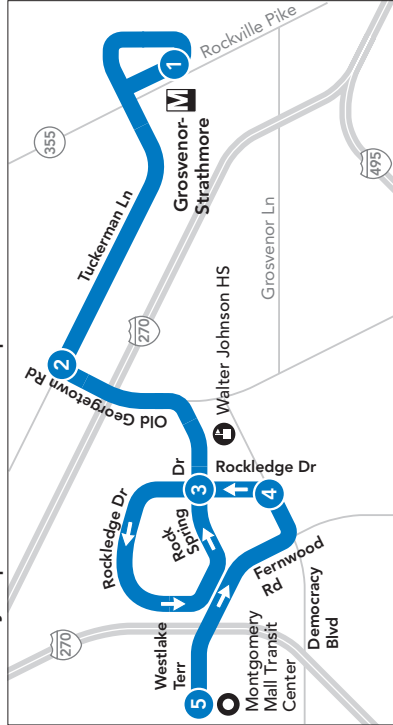

NOTES: AM PM

**NON-RUSH**  
**96 To Grosvenor M**

**MONDAY THROUGH FRIDAY**

SEE TIMEPOINT LOCATION ON ROUTE MAP

Montgomery Mall Transit Center	Rockledge Dr & Democracy Blvd	Rockledge & Rock Spring Drs	Tuckerman Ln & Old Georgetown Rd	Grosvenor M
5	4	3	2	1
9:45	9:49	9:53	9:56	10:00
10:35	10:39	10:43	10:46	10:50
11:25	11:29	11:33	11:36	11:40
<b>12:15</b>	<b>12:19</b>	<b>12:24</b>	<b>12:28</b>	<b>12:32</b>
<b>1:05</b>	<b>1:09</b>	<b>1:14</b>	<b>1:18</b>	<b>1:22</b>
<b>1:55</b>	<b>1:59</b>	<b>2:04</b>	<b>2:08</b>	<b>2:12</b>
<b>2:45</b>	<b>2:49</b>	<b>2:54</b>	<b>2:58</b>	<b>3:02</b>

### AM and PM

**Route 96 - Grosvenor Metro Station to Rock Spring Park**  
Weekday trips 5:40 am to 8:55 am and 3:00 to 8:35 pm

### NON-RUSH

**Route 96 - Grosvenor Metro Station to Montgomery Mall**  
Weekday trips 9:20 am to 2:20 pm

### NON-RUSH

**Route 96 - Montgomery Mall to Grosvenor Metro Station**  
Weekday trips 9:45 am to 2:45 pm