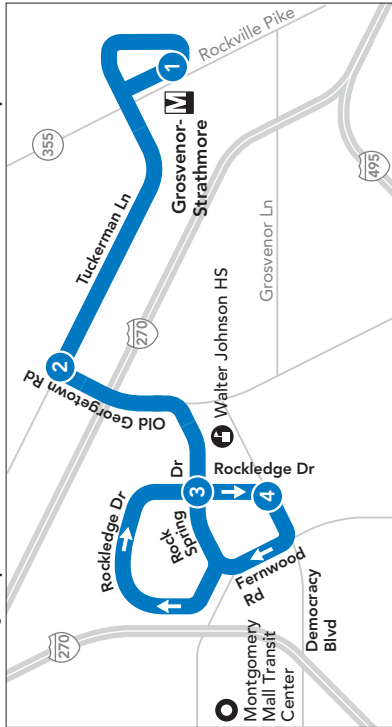

NOTES: AM PM

**NON-RUSH**  
**96 To Grosvenor M**

**MONDAY THROUGH FRIDAY**

SEE TIMEPOINT LOCATION ON ROUTE MAP

Montgomery Mall Transit Center	Rockledge Dr & Democracy Blvd	Rockledge & Rock Spring Drs	Tuckerman Ln & Old Georgetown Rd	Grosvenor M
5	4	3	2	1
9:45	9:49	9:53	9:56	10:00
10:35	10:39	10:43	10:46	10:50
11:25	11:29	11:33	11:36	11:40
<b>12:15</b>	<b>12:19</b>	<b>12:24</b>	<b>12:28</b>	<b>12:32</b>
<b>1:05</b>	<b>1:09</b>	<b>1:14</b>	<b>1:18</b>	<b>1:22</b>
<b>1:55</b>	<b>1:59</b>	<b>2:04</b>	<b>2:08</b>	<b>2:12</b>
<b>2:45</b>	<b>2:49</b>	<b>2:54</b>	<b>2:58</b>	<b>3:02</b>

### AM and PM

**Route 96 - Grosvenor Metro Station to Rock Spring Park**  
Weekday trips 5:40 am to 8:55 am and 3:00 to 8:35 pm

### NON-RUSH

**Route 96 - Grosvenor Metro Station to Montgomery Mall**  
Weekday trips 9:20 am to 2:20 pm

### NON-RUSH

**Route 96 - Montgomery Mall to Grosvenor Metro Station**  
Weekday trips 9:45 am to 2:45 pm