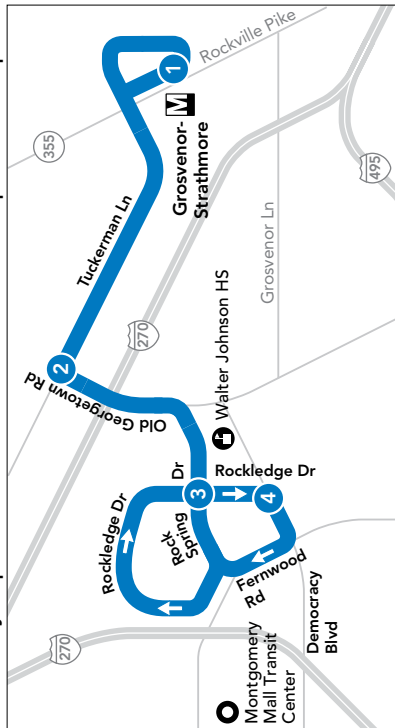

NOTES:

AM	PM
----	----

NON-RUSH

96 To Montgomery Mall Transit Center

MONDAY THROUGH FRIDAY

SEE TIMEPOINT LOCATION ON ROUTE MAP

Grosvenor 
 Tuckerman Ln & Old Georgetown Rd
 Rock Spring Dr & Rockledge Dr
 Rockledge Dr & Democracy Blvd
 Montgomery Mall Transit Center

NOTES:

AM	PM
----	----

NON-RUSH

96 To Grosvenor

MONDAY THROUGH FRIDAY

SEE TIMEPOINT LOCATION ON ROUTE MAP

Montgomery Mall Transit Center
 Rockledge Dr & Democracy Blvd
 Rockledge & Rock Spring Drs
 Tuckerman Ln & Old Georgetown Rd
 Grosvenor 

AM and PM

Route 96 - Grosvenor Metro Station to Rock Spring Park
Weekday trips 5:40 am to 8:55 am and 3:05 pm to 8:35 pm

NON-RUSH

Route 96 - Grosvenor Metro Station to Montgomery Mall
Weekday trips 9:20 am to 2:30 pm

NON-RUSH

Route 96 - Montgomery Mall to Grosvenor Metro Station
Weekday trips 9:40 am to 2:55 pm

KEY

- BUS ROUTE
- CERTAIN TRIPS
- EXPRESS SERVICE
- METRO STATION
- SCHOOL
- LIBRARY
- POINT OF INTEREST
- HOSPITAL