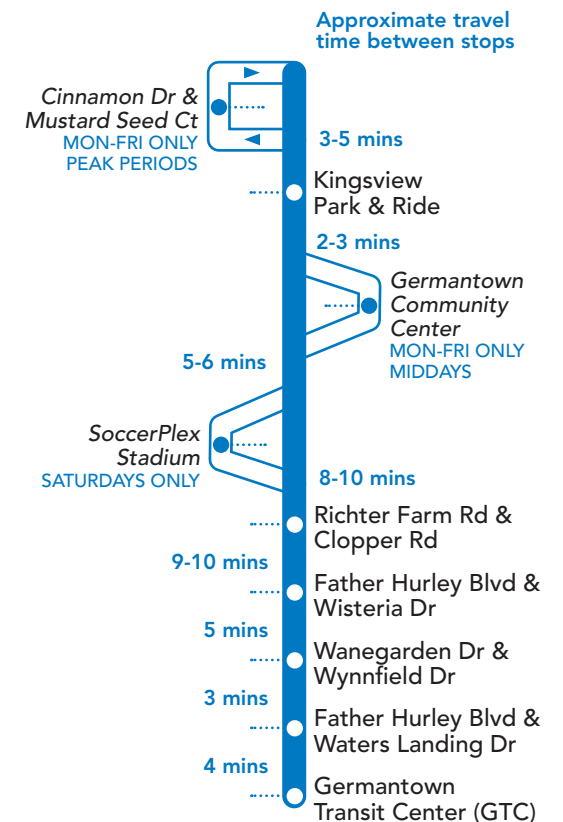

HOLIDAY SCHEDULE

Weekday Schedule operates on Indigenous Peoples' Day
Saturday Schedule operates on Independence Day
Sunday Schedule operates on New Year's Day, Memorial Day, Labor Day, Thanksgiving Day, Christmas Day
Special Schedule operates on MLK, Jr. Day, Presidents' Day, Juneteenth, Veterans Day

Like us on Facebook facebook.com/RideOnMCT **Follow us on X** x.com/RideOnMCT

Subscribe to email alerts at www.montgomerycountymd.gov/govdelivery

Subscribe to text alerts by texting MONTGOMERY RIDEON to 468311

YouTube youtube.com/RideOnMCT **Instagram** instagram.com/RideOnMCT

Thank You for Riding with Us!

Printed on recycled paper with soy-based ink

EFFECTIVE: JANUARY 12, 2025

98