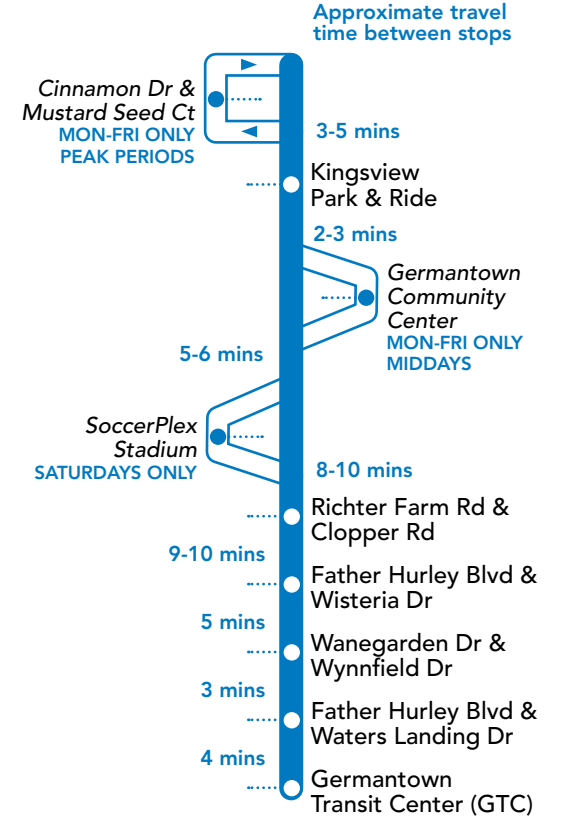

HOW TO READ A TIMETABLE

- Find the schedule for the day of the week and the direction you wish to ride.
- Find the timepoints closest to your origin and destination. The timepoints are shown on the route map and indicate the time the bus is scheduled to be at the particular location. Your nearest bus stop may be between timepoints.
- Read down the column to see the times when a trip will be at the given timepoint. Read the times across to the right to see when the trip reaches other timepoints. If no time is shown, that trip does not serve that timepoint.

YouTube youtube.com/RideOnMCT **Instagram** instagram.com/RideOnMCT

Thank You for Riding with Us!

Printed on recycled paper with soy-based ink

EFFECTIVE: MAY 8, 2022

98

SERVICE DAYS
MONDAY – SATURDAY

Telephone **311**
Online at www.rideonbus.com
Real Time Info at www.rideonrealtime.com