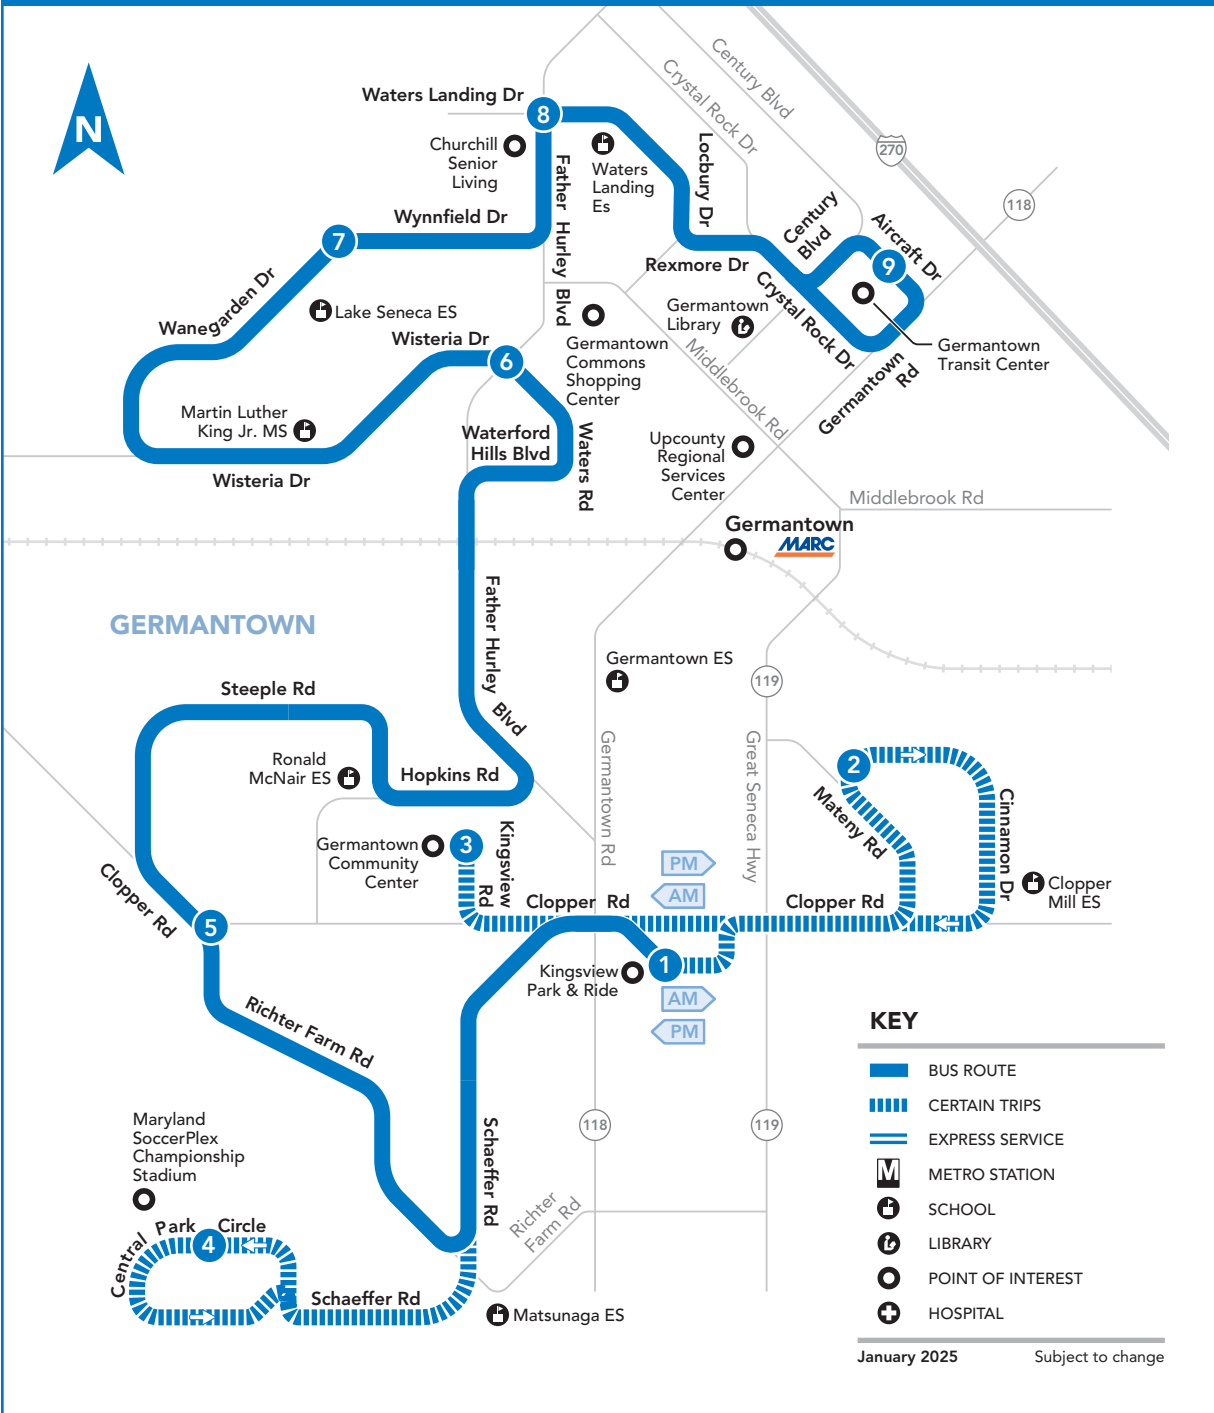

**98 To Kingsview Park & Ride**

**SATURDAY**

SEE TIMEPOINT LOCATION ON ROUTE MAP

Germantown Transit Center (GTC)  
Father Hurley Blvd & Waters Landing Dr  
Wanegarden Dr & Wynnfield Dr  
Father Hurley Blvd & Wisteria Dr  
Richter Farm Rd & Clopper Rd  
Central Park Cir  
Kingsview Park & Ride

98

Kingsview Park & Ride – SoccerPlex (Saturday) –  
Germantown Transit Center (GTC)

**FARES**

Effective October 2024

Regular Fare, Token, or SmarTrip®	\$1.00
Transfer from MetroRail to Ride On buses	\$1.00
Ride On to Metrobus Transfer with SmarTrip®	\$1.25
SmarTrip® Transfer from MetroRail to Metrobus	FREE
Ride On Bus-to-Bus Transfer with SmarTrip®	FREE
Metrobus to Ride On Transfer with SmarTrip®	FREE
Seniors age 65 years or older with a Senior SmarTrip® card or valid Medicare Card and Photo ID	FREE
Person with disability with Metro Disabled ID Card	FREE
Person with disability with Metro Disability ID Card – Attendant Eligible Attendant also rides free.	FREE
MetroAccess - Certified Customer with ID MetroAccess - Companion	FREE
Children under age 5	FREE
Children 5 to 18 with a Youth Cruiser SmarTrip® Card or student ID Anytime	FREE

**HOW TO READ A TIMETABLE**

- Find the schedule for the day of the week and the direction you wish to ride.
- Find the timepoints closest to your origin and destination. The timepoints are shown on the route map and indicate the time the bus is scheduled to be at the particular location. Your nearest bus stop may be between timepoints.
- Read down the column to see the times when a trip will be at the given timepoint. Read the times across to the right to see when the trip reaches other timepoints. If no time is shown, that trip does not serve that timepoint.