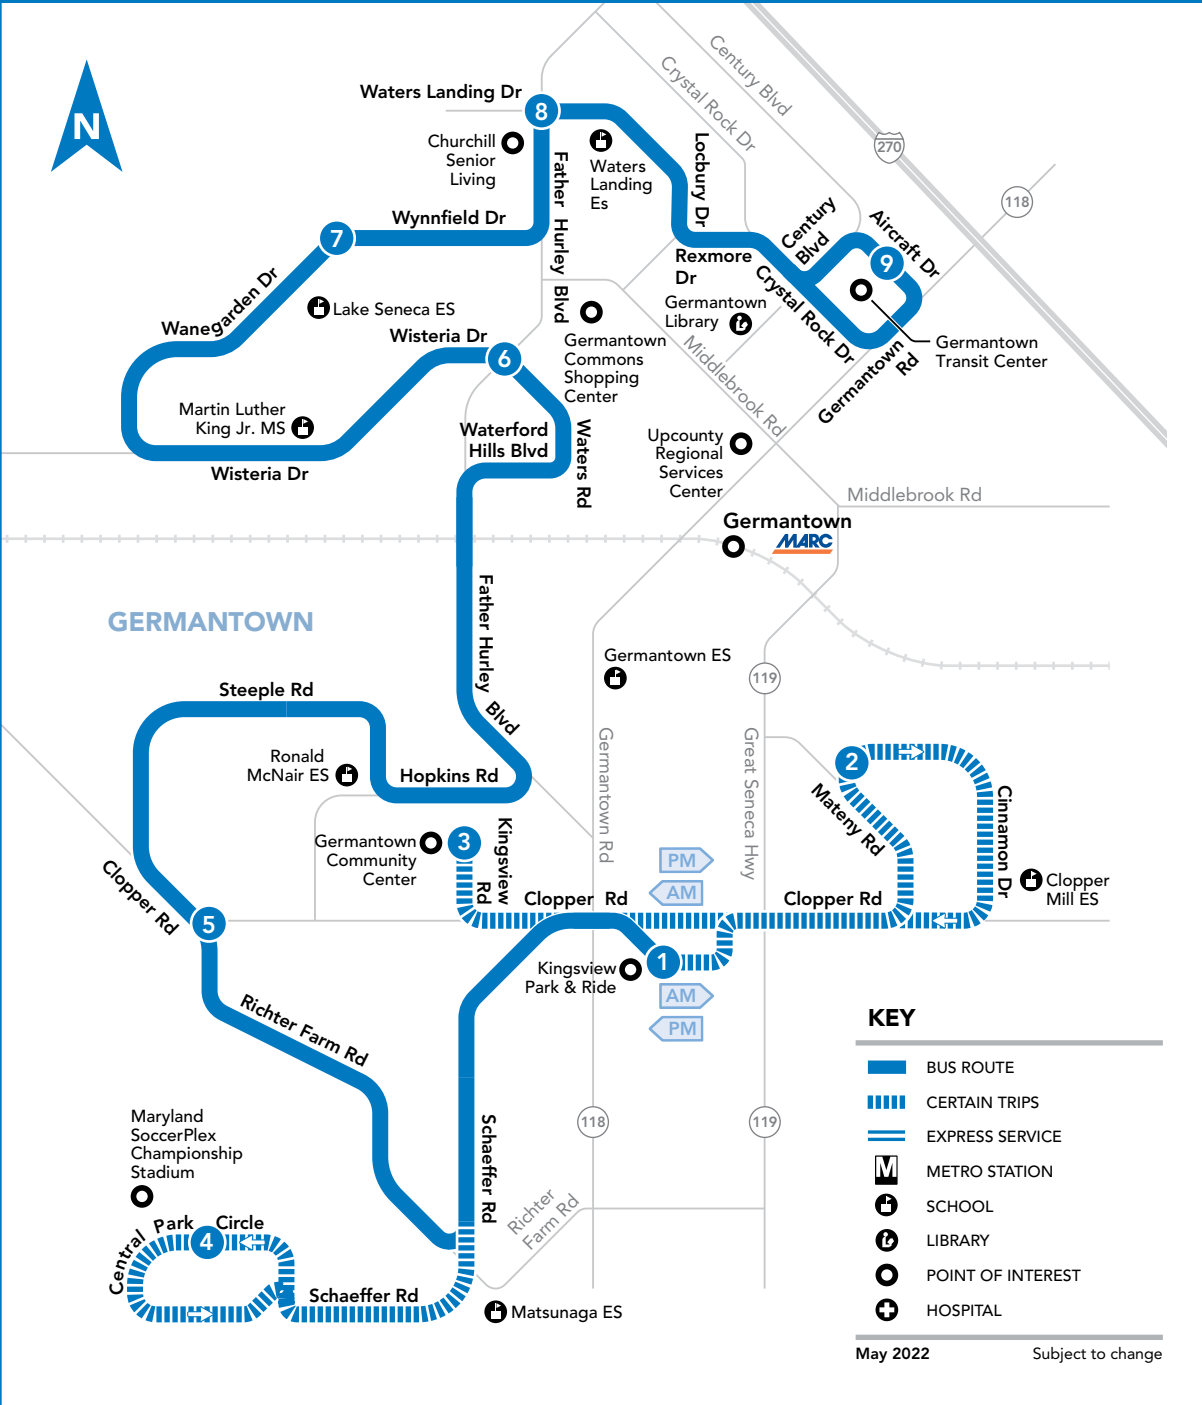

NOTES: AM PM

98 To Germantown Transit Center

SATURDAY

SEE TIMEPOINT LOCATION ON ROUTE MAP

Kingsview Park & Ride
SoccerPlex Stadium
Richter Farm Rd & Clopper Rd
Father Hurley Blvd & Wisteria Dr
Wanegarden Dr & Wynnfield Dr
Father Hurley Blvd & Waters Landing Dr
Germantown Transit Center (GTC)

NOTES: AM PM

98 To Kingsview Park & Ride

SATURDAY

SEE TIMEPOINT LOCATION ON ROUTE MAP

Germantown Transit Center (GTC)
Father Hurley Blvd & Waters Landing Dr
Wanegarden Dr & Wynnfield Dr
Father Hurley Blvd & Wisteria Dr
Richter Farm Rd & Clopper Rd
SoccerPlex Stadium
Kingsview Park & Ride

Please arrive at your stop several minutes ahead of your bus' scheduled arrival. Since safe service is a priority at Ride On, buses may be delayed due to traffic or weather.

98

Kingsview Park & Ride – SoccerPlex (Saturday) – Germantown Transit Center (GTC)

HOW TO READ A TIMETABLE

- Find the schedule for the day of the week and the direction you wish to ride.
- Find the timepoints closest to your origin and destination. The timepoints are shown on the route map and indicate the time the bus is scheduled to be at the particular location. Your nearest bus stop may be between timepoints.
- Read down the column to see the times when a trip will be at the given timepoint. Read the times across to the right to see when the trip reaches other timepoints. If no time is shown, that trip does not serve that timepoint.