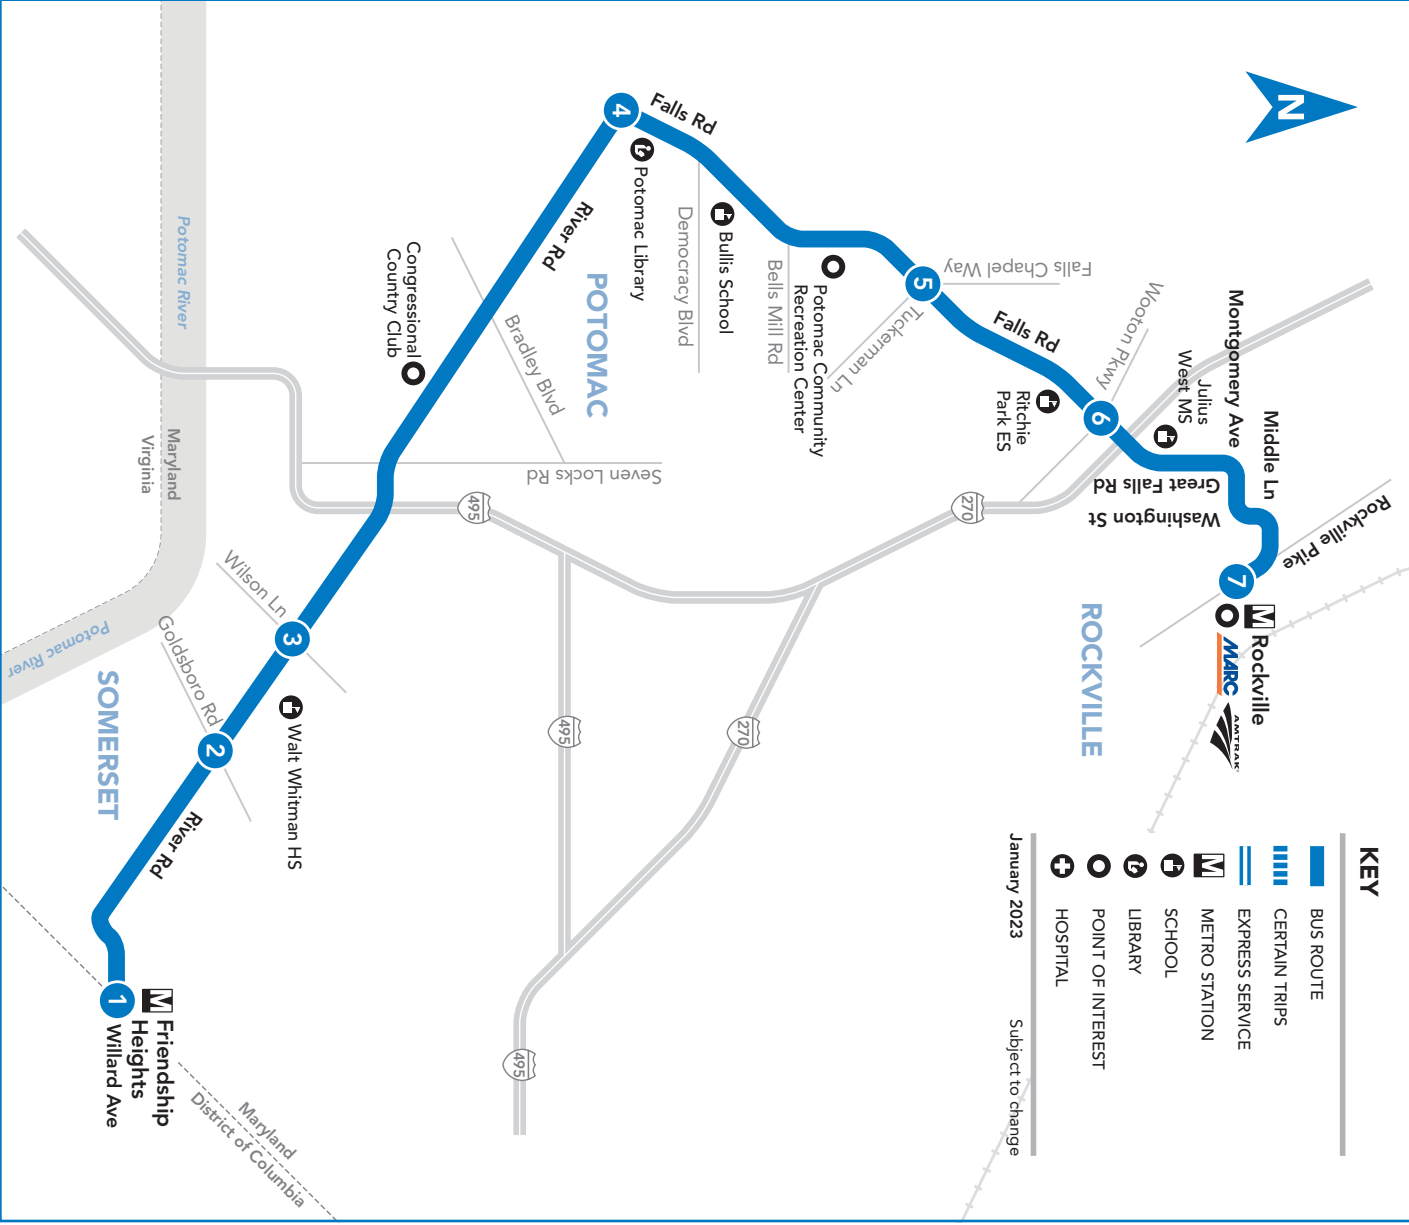

T2

Friendship Heights – River Road – Falls Road – Rockville

Ride On
Montgomery County Transit

1. **KEY**
2. BUS ROUTE
   - CERTAIN TRIPS
   - EXPRESS SERVICE
   - METRO STATION
   - SCHOOL
   - LIBRARY
   - POINT OF INTEREST
   - HOSPITAL
3. January 2023 Subject to change

HOW TO RIDE A BUS

- Check schedule for **timepoint** nearest your location. Wait at the blue and white **RIDE ON** bus stop sign. Arrive several minutes before scheduled time. Have exact fare ready (drivers do not make change).
- Not all stops are listed on a public timetable.
- If you are unfamiliar with your stop, sit or stand behind the line near the front of the bus and ask the bus driver to notify you when your stop is approaching.
- Ask the bus driver if you are not sure if the bus goes to your stop.
- If you have internet access (at home or somewhere else, such as a public library), it may be easier for you to use an online trip planner rather than a paper timetable.
- Be mindful of changes in the schedule, for holidays or bad weather.
- Please observe the following rules for all patrons: No eating, drinking, or smoking.
- Electronic devices may be played with earphones set at **low level**.

HOW TO READ A TIMETABLE

- Find the schedule for the day of the week and the direction you wish to ride.
- Find the timepoints closest to your origin and destination. The timepoints are shown on the route map and indicate the time the bus is scheduled to be at the particular location. Your nearest bus stop may be between timepoints.
- Read down the column to see the times when a trip will be at the given timepoint. Read the times across to the right to see when the trip reaches other timepoints. If no time is shown, that trip does not serve that timepoint.

FARES

Effective October 2024

Regular Fare, Token, or SmartTrip®	$1.00
Transfer from MetroRail to Ride On buses	$1.00
SmartTrip® Transfer from MetroRail to Metrobus	FREE
Ride On Bus-to-Bus Transfer with SmartTrip®	FREE
Ride On to Metrobus Transfer with SmartTrip®	$1.25
Metrobus to Ride On Transfer with SmartTrip®	FREE
Seniors age 65 years or older with a Senior SmartTrip® card or valid Medicare Card and Photo ID	FREE
Person with disability with Metro Disabled ID Card	FREE
Person with disability with Metro Disability ID Card – Attendant Eligible	FREE
Attendant also rides free.	
MetroAccess - Certified Customer with ID	
MetroAccess - Companion	
Children under age 5	
Children 5 to 18 with a Youth Cruiser SmartTrip® Card or student ID	FREE
Anyone	

WELCOME TO RIDE ON

RIDE ON is a community bus service operated by the Montgomery County Department of Transportation. RIDE ON operates over 75 routes that serve all 13 Montgomery County MetroRail stations and 7 MARC stations. For detailed information, or to have timetables mailed, call 311. Outside Montgomery County 240-777-0311

Visit our web site at: www.rideonbus.com
Regular Mailing Address: Montgomery County DOT Division of Transit Services 101 Monroe Street, 5th Floor Rockville, MD 20850
www.rideonrealtime.com