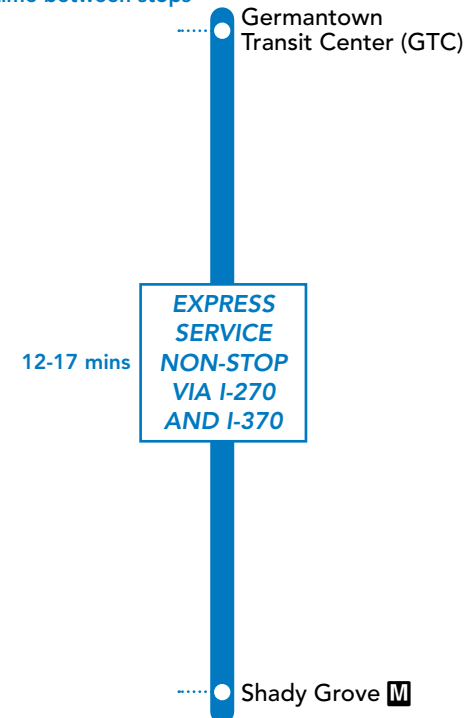

Thank You for Riding with Us!

Printed on recycled paper with soy-based ink

EFFECTIVE: SEPTEMBER 11, 2022

100

Approximate travel time between stops

EXPRESS SERVICE
NON-STOP
VIA I-270
AND I-370

SERVICE DAYS
DAILY