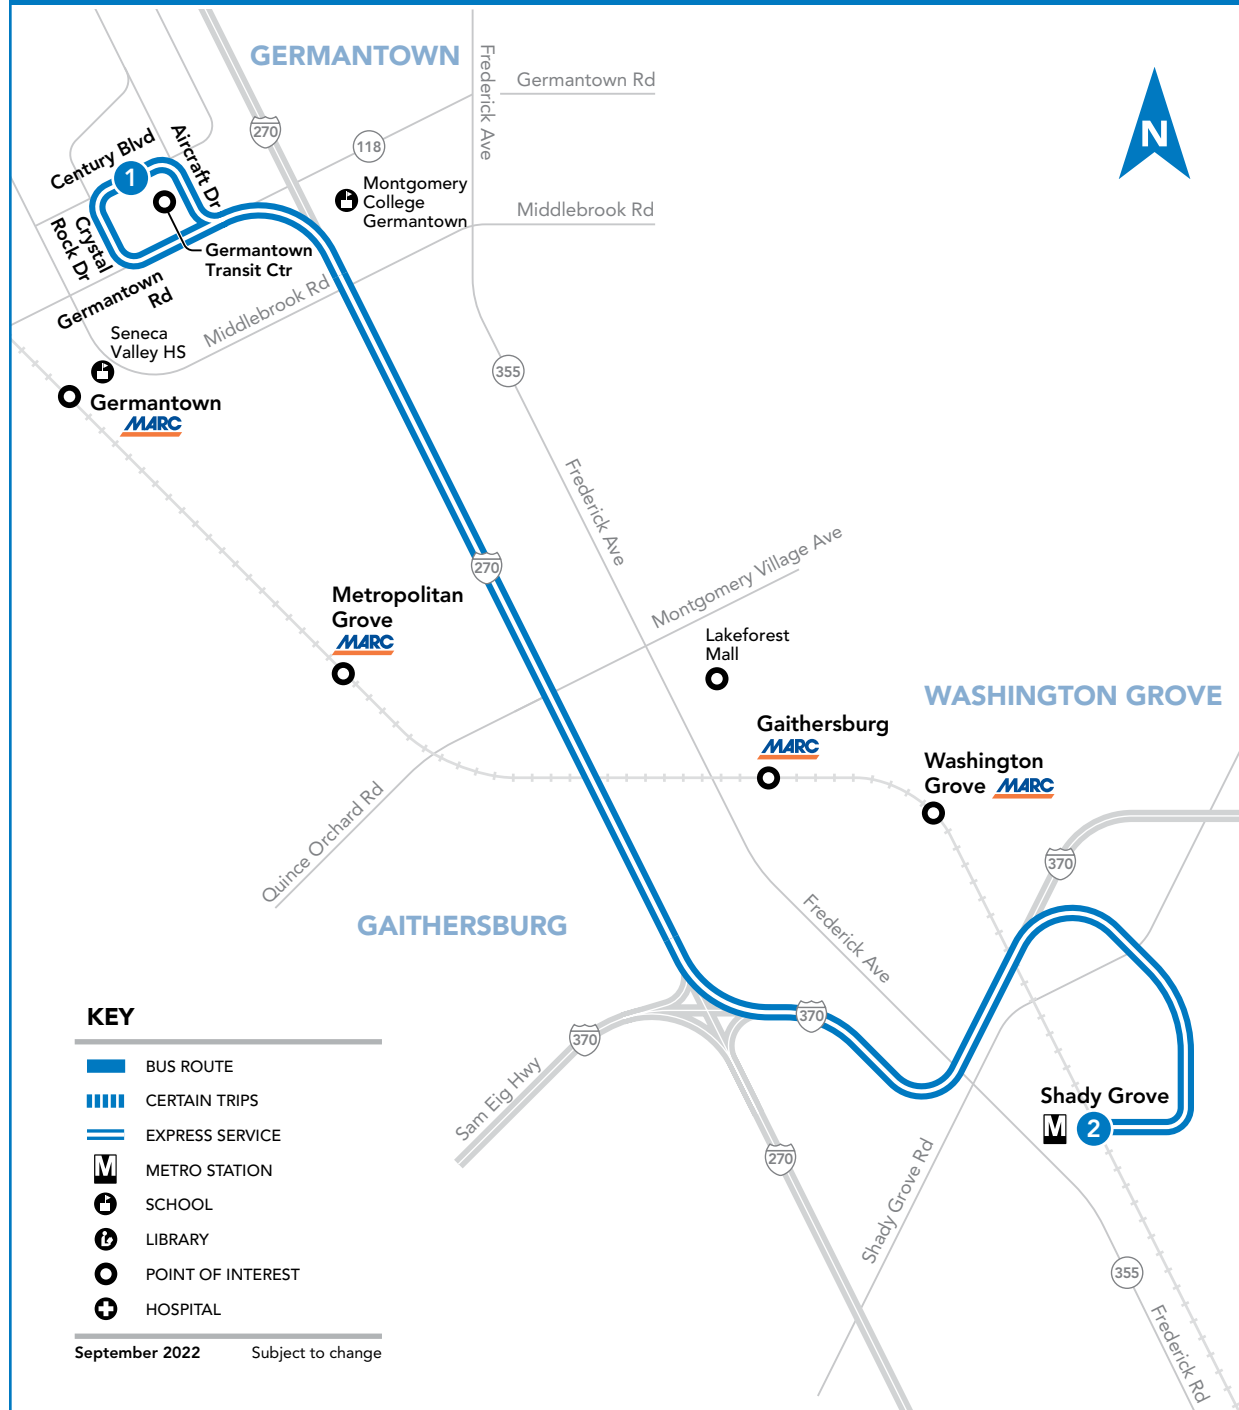

100 To Shady Grove

MONDAY THROUGH FRIDAY

SEE TIMEPOINT LOCATION ON ROUTE MAP

Germantown Transit Center (GTC)		Shady Grove 	
1	2	1	2
4:40	4:52	1:30	1:43
4:55	5:07	1:45	1:58
5:10	5:22	2:00	2:13
5:20	5:32	2:15	2:28
5:30	5:42	2:30	2:43
5:40	5:52	2:45	2:58
5:50	6:02	3:00	3:13
6:00	6:15	3:15	3:28
6:10	6:25	3:30	3:43
6:20	6:35	3:45	3:58
6:30	6:45	4:05	4:18
6:40	6:55	4:25	4:38
6:50	7:05	4:45	4:58
6:58	7:15	5:05	5:18
7:06	7:23	5:25	5:38
7:15	7:32	5:45	5:58
7:25	7:42	6:05	6:18
7:35	7:52	6:30	6:43
7:45	8:02	7:05	7:18
7:55	8:12	7:45	7:58
8:05	8:22	8:35	8:48
8:15	8:32	9:25	9:38
8:30	8:47	10:15	10:28
8:45	9:02	11:05	11:18
9:00	9:17	12:00	12:13
9:15	9:32	AM	PM
9:30	9:47		
9:45	10:02		
10:00	10:17		
10:15	10:32		
10:30	10:43		
10:45	10:58		
11:00	11:13		
11:15	11:28		
11:30	11:43		
11:45	11:58		
12:00	12:13		
12:15	12:28		
12:30	12:43		
12:45	12:58		
1:00	1:13		
1:15	1:28		

HOW TO READ A TIMETABLE

- Find the schedule for the day of the week and the direction you wish to ride.
- Find the timepoints closest to your origin and destination. The timepoints are shown on the route map and indicate the time the bus is scheduled to be at the particular location. Your nearest bus stop may be between timepoints.
- Read down the column to see the times when a trip will be at the given timepoint. Read the times across to the right to see when the trip reaches other timepoints. If no time is shown, that trip does not serve that timepoint.

September 2022 Subject to change

SUNDAY

SEE TIMEPOINT LOCATION ON ROUTE MAP

To Shady Grove M

Germantown Transit Center (GTC)
Shady Grove M

1	2
6:30	6:43
7:05	7:18
7:40	7:53
8:15	8:28
8:50	9:03
9:20	9:33
9:50	10:03
10:20	10:33
10:50	11:03
11:20	11:33
11:50	12:03
12:20	12:33
12:50	1:03
1:20	1:33
1:50	2:03
2:20	2:33
2:50	3:03
3:20	3:33
3:50	4:03
4:20	4:33
4:50	5:03
5:20	5:33
5:50	6:03
6:20	6:33
6:50	7:03
7:20	7:33
7:50	8:03
8:25	8:38
9:00	9:13
9:40	9:53
AM	PM