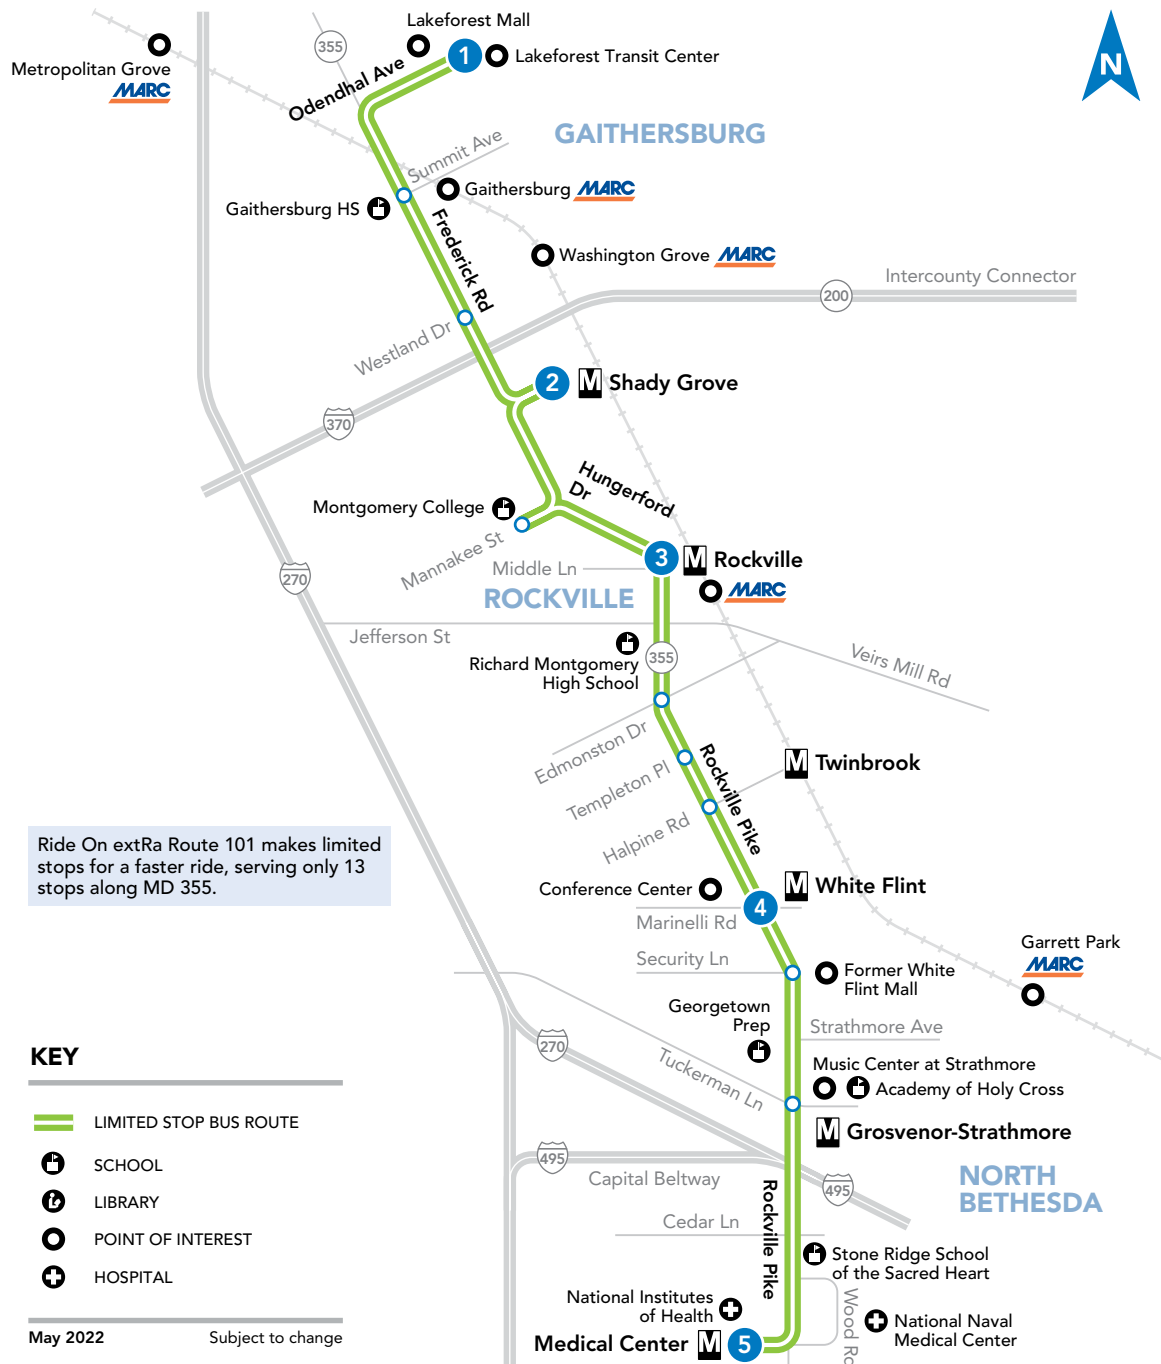

101

Lakeforest Transit Center – Shady Grove M –
Montgomery College – Rockville M –
White Flint M – Medical Center M

Ride On extRa Route 101 makes limited stops for a faster ride, serving only 13 stops along MD 355.

1. **KEY**
2. LIMITED STOP BUS ROUTE
   - SCHOOL
   - LIBRARY
   - POINT OF INTEREST
   - HOSPITAL

May 2022 Subject to change

WELCOME TO RIDE ON

RIDE ON is a community bus service operated by the Montgomery County Department of Transportation. **RIDE ON** operates over 75 routes that serve all 13 Montgomery County Metrorail stations and 7 MARC stations. For detailed information, or to have timetables mailed, call **311**. Outside Montgomery County **240-777-0311**

Visit our web site at: www.rideonbus.com
Real Time information is available at: www.rideonrealtime.com

Regular Mailing Address:
Montgomery County DOT
Division of Transit Services
101 Monroe Street, 5th
Floor Rockville, MD 20850

For more information, or to request this document in an alternate format or translated into another language, please call 311, or outside Montgomery County 240-777-0311.

Para más información o para pedir este documento en un formato diferente o traducido a otro idioma, por favor, llame al 311 o de fuera del Condado de Montgomery al 240-777-0311.

如需更多信息、需要以其它格式提供本文檔或需要將本文檔翻譯成其它語言、請撥打311。如果您不在蒙哥馬利郡、請撥打240-777-0311。

자세한 정보를 원하시거나 본 문서를 다른 형식 또는 다른 언어로의 번역본으로 원하실 경우, 전화번호 311, 또는 몽고메리 카운티 이외의 지역에서는 240-777-0311로 연락하시기 바랍니다.

ለተጨማሪ መረጃ፣ ወይም ደህንነት ጽሑፍን በተለዋዋጭ መልኩ ለመጠየቅ ወይም ወደሌላ ቋንቋ ለማስተርጎም፣ ከባለቤቱን በ 311 ወይም ከሞንትጎመሪ ካውንቲ ውጪ 240-777-0311 ይደውሉ።

Pour plus d'informations ou pour recevoir un exemplaire de ce document sous un format différent ou traduit dans une autre langue, veuillez composer le 311 ou le 240-777-0311, à l'extérieur du comté de Montgomery.

Để tìm hiểu thêm, hoặc để yêu cầu cung cấp tài liệu này theo định dạng khác hay chuyển ngữ sang ngôn ngữ khác, vui lòng gọi 311 hoặc số 240-777-0311 nếu gọi từ bên ngoài Quận Montgomery.

HOLIDAY SCHEDULE

Weekday Schedule operates on Indigenous Peoples' Day
Saturday Schedule operates on Independence Day
Sunday Schedule operates on New Year's Day, Memorial Day, Labor Day, Thanksgiving Day, Christmas Day
Special Schedule operates on MLK, Jr. Day, Presidents' Day, Juneteenth, Veterans Day

Like us on Facebook facebook.com/RideOnMCT
 Follow us on Twitter twitter.com/RideOnMCT

Subscribe to email alerts at www.montgomerycountymd.gov/govdelivery

Subscribe to text alerts by texting MONTGOMERY RIDEON to 468311

YouTube youtube.com/RideOnMCT
 Instagram instagram.com/RideOnMCT

Thank You for Riding with Us!

Printed on recycled paper with soy-based ink

EFFECTIVE: MAY 8, 2022

RideOn extRa

101

Limited Stop

Approximate travel time between stops

Runs every 15 minutes during rush hours