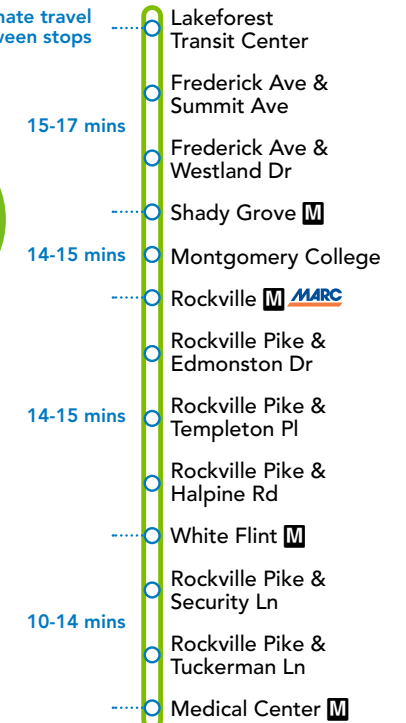

SERVICE DAYS

MONDAY - FRIDAY RUSH HOURS ONLY