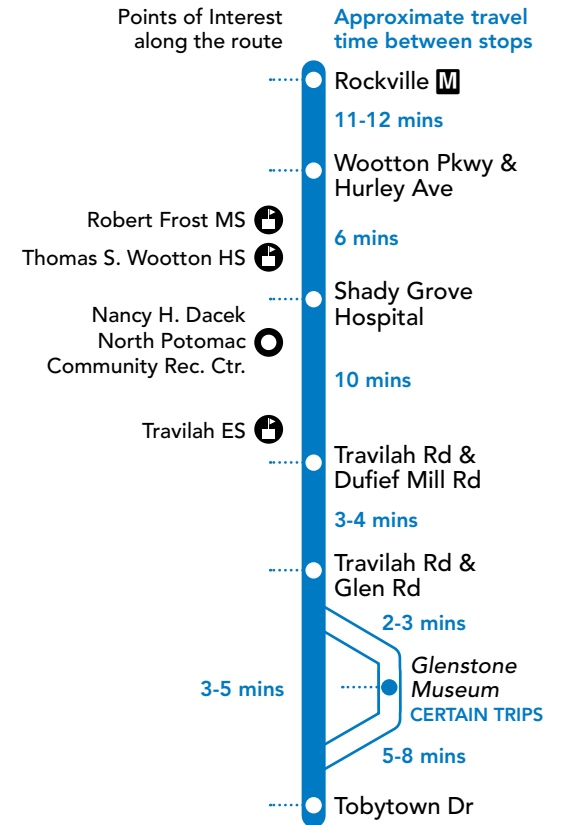

301 To Tobytown Dr

MONDAY THROUGH FRIDAY

SEE TIMEPOINT LOCATION ON ROUTE MAP

	1	2	3	4	5	6	7	
Rockville (East) Bay D								
Wootton Pkwy & Hurley Ave	6:40	6:51	6:57	7:07	7:12	7:15	7:20	
Shady Grove Hospital	8:10	8:21	8:27	8:37	8:42	8:45	8:50	
Tobytown Dr	9:45	9:56	10:02	10:12	10:18	10:21	10:25	
	11:15	11:26	11:32	11:42	11:48	11:51	11:55	
	12:45	12:56	1:02	1:12	1:18	1:21	1:25	
	2:15	2:26	2:32	2:42	2:48	2:51	2:55	
	3:45	3:57	4:03	4:13	4:19	4:22	4:27	
	5:15	5:27	5:33	5:43	5:47	5:47	5:52	
	6:45	6:57	7:03	7:13	7:17	7:17	7:22	
						AM	PM	

YouTube youtube.com/RideOnMCT Instagram instagram.com/RideOnMCT

Thank You for Riding with Us!

Printed on recycled paper with soy-based ink

EFFECTIVE: SEPTEMBER 27, 2020

301

SERVICE DAYS
DAILY

Telephone **311**
Online at www.rideonbus.com