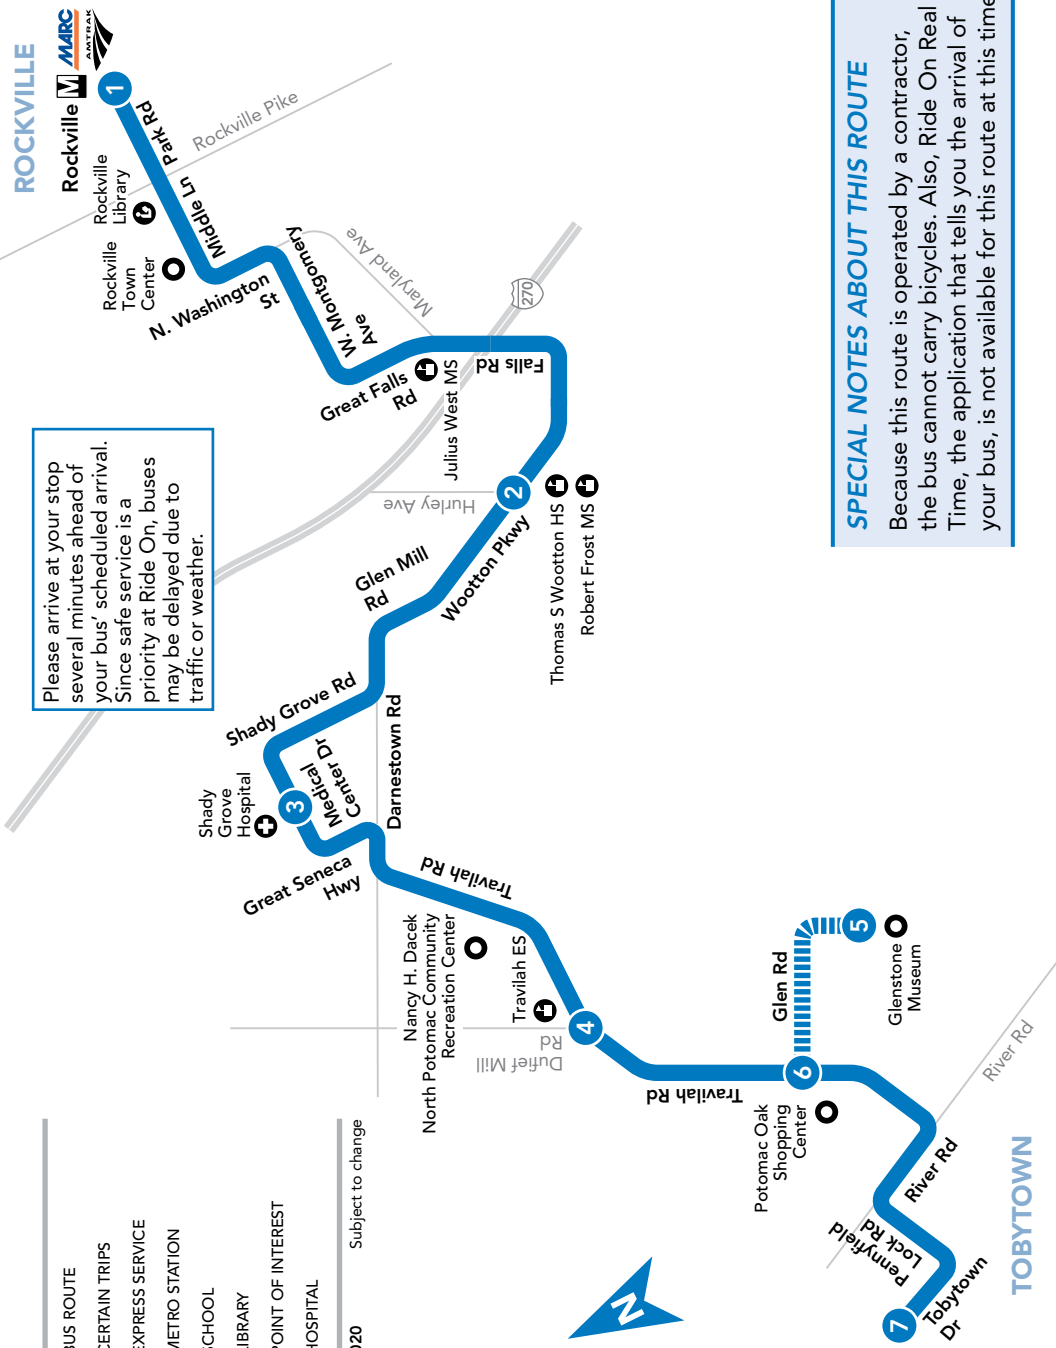

301

Rockville – Rockville Town Center – Shady Grove Hospital – Nancy H. Dacek North Potomac Community Recreation Center – Glenstone Museum (certain trips) – Tobytown Dr

Ride On

Montgomery County Transit

KEY

- BUS ROUTE
- CERTAIN TRIPS
- EXPRESS SERVICE
- METRO STATION
- SCHOOL
- LIBRARY
- POINT OF INTEREST
- HOSPITAL

January 2020
Subject to change

Please arrive at your stop several minutes ahead of your bus' scheduled arrival. Since safe service is a priority at Ride On, buses may be delayed due to traffic or weather.

301 To Tobytown Dr

MONDAY THROUGH FRIDAY

SEE TIMEPOINT LOCATION ON ROUTE MAP

	1	2	3	4	5	6	7	
Rockville (East) Bay D								
Wootton Pkwy & Hurley Ave	6:40	6:51	6:57	7:07	7:12	7:15	7:20	
Shady Grove Hospital	8:10	8:21	8:27	8:37	8:42	8:45	8:50	
Tobytown Dr	9:45	9:56	10:02	10:12	10:18	10:21	10:25	
	11:15	11:26	11:32	11:42	11:48	11:51	11:55	
	12:45	12:56	1:02	1:12	1:18	1:21	1:25	
	2:15	2:26	2:32	2:42	2:48	2:51	2:55	
	3:45	3:57	4:03	4:13	4:19	4:22	4:27	
	5:15	5:27	5:33	5:43	5:47	5:47	5:52	
	6:45	6:57	7:03	7:13	7:17	7:17	7:22	
						AM	PM	

HOW TO READ A TIMETABLE

- Find the schedule for the day of the week and the direction you wish to ride.
- Find the timepoints closest to your origin and destination. The timepoints are shown on the route map and indicate the time the bus is scheduled to be at the particular location. Your nearest bus stop may be between timepoints.
- Read down the column to see the times when a trip will be at the given timepoint. Read the times across to the right to see when the trip reaches other timepoints. If no time is shown, that trip does not serve that timepoint.