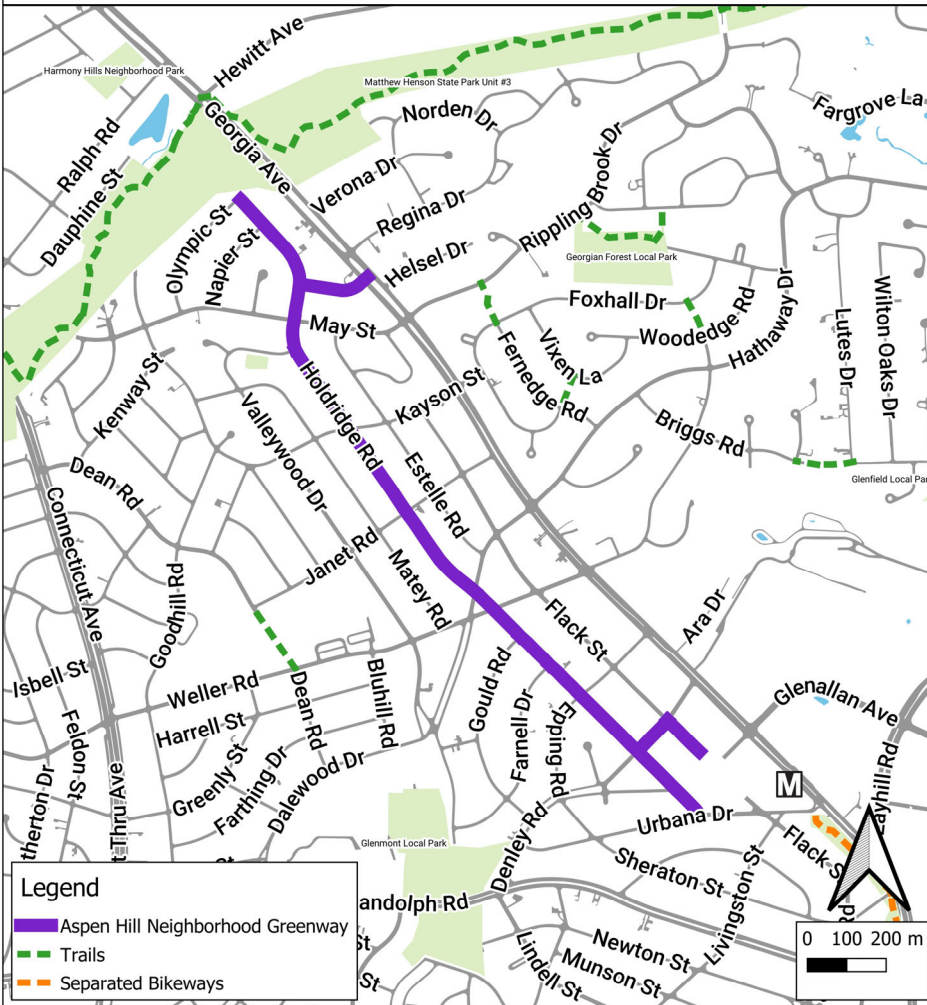

SHARED STREETS

TEMPORARY NEIGHBORHOOD GREENWAY

Aspen Hill Temporary Neighborhood Greenway

- Walking, biking, scooting welcome in street
- Local vehicle access only
- Slow your speed
- Look out for each other
- Maintain 6' distance

Learn More:

Follow:

@MCDOTNow

#MoCoSharedStreets

www.montgomerycountymd.gov/DOT/sharedstreets/
[@MCDOTNow](https://twitter.com/MCDOTNow)
[#MoCoSharedStreets](https://www.instagram.com/MCDOTNow)

Get here with Ride On Routes 41 or 53.

montgomerycountymd.gov/dot/sharedstreets

Montgomery County Department of Transportation