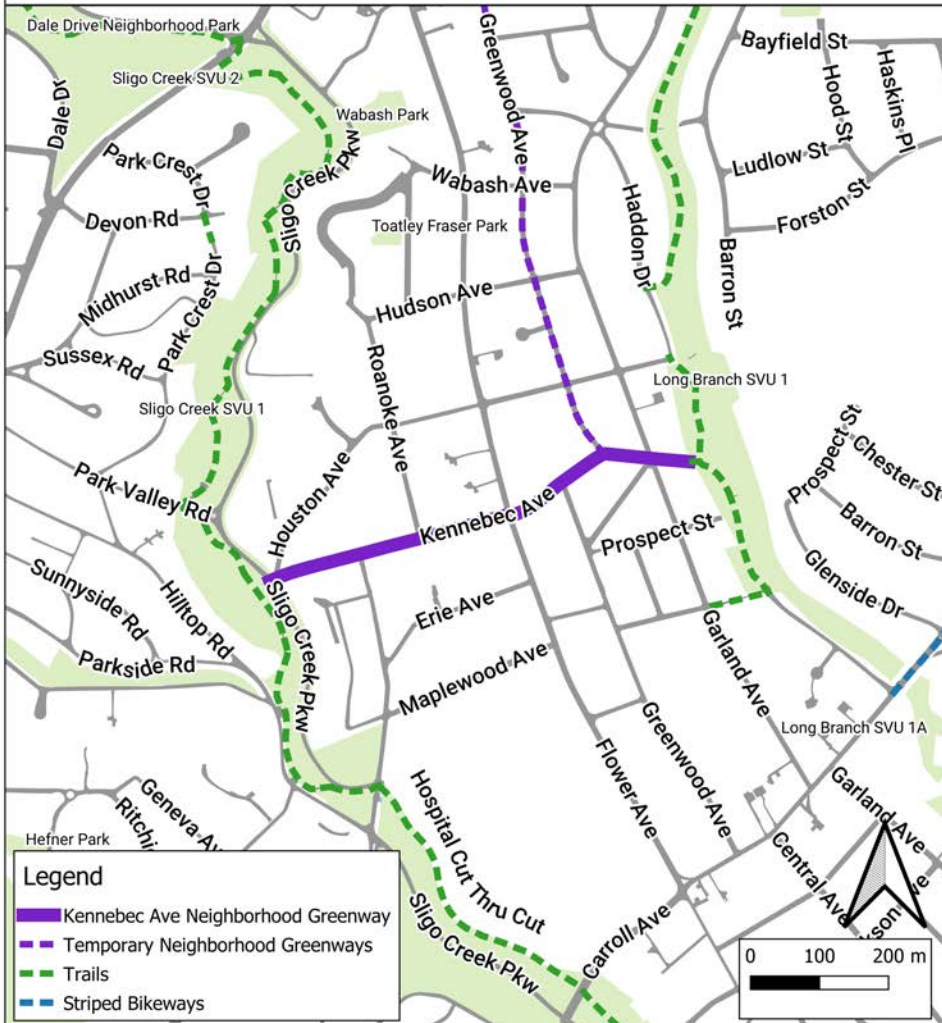

# SHARED STREETS

## TEMPORARY NEIGHBORHOOD GREENWAY

### Kennebec Ave Temporary Neighborhood Greenway

- Walking, biking, scooting welcome in street
- Local vehicle access only
- Slow your speed
- Look out for each other
- Maintain 6' distance

Learn More:

Follow: