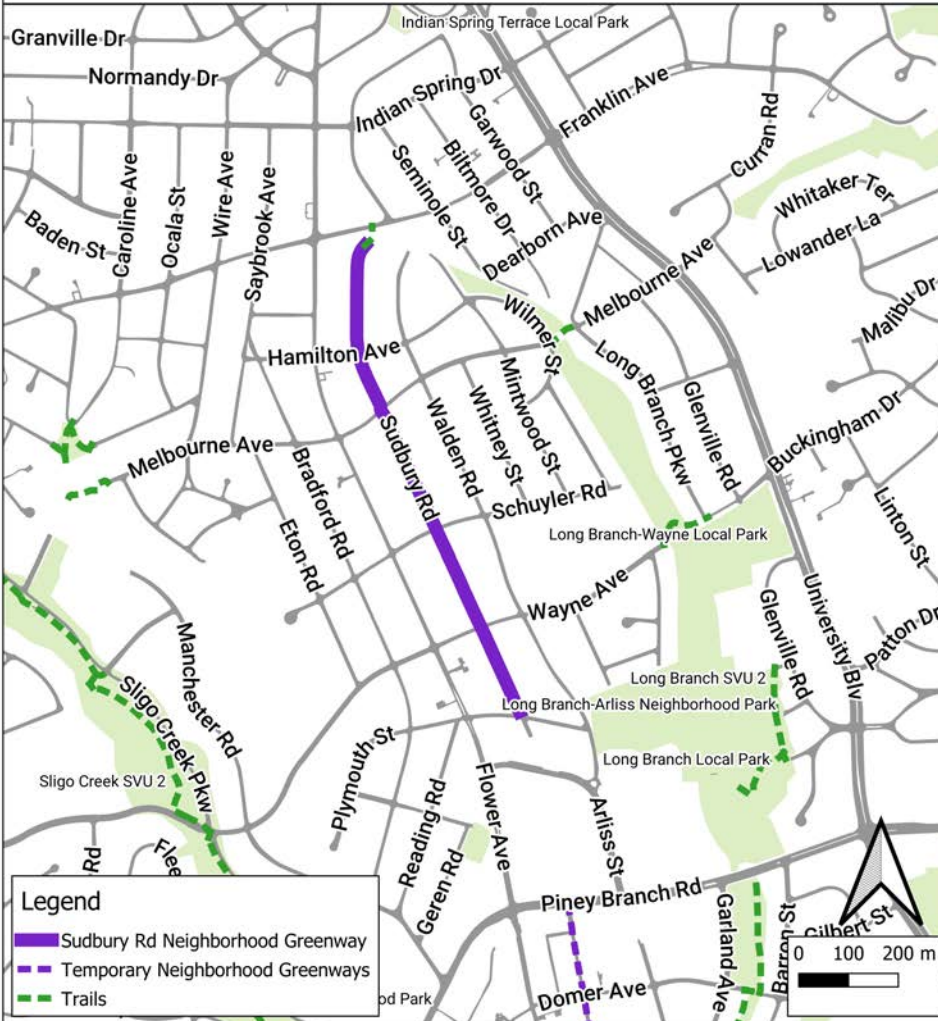

SHARED STREETS

TEMPORARY NEIGHBORHOOD GREENWAY

Sudbury Rd Temporary Neighborhood Greenway

- Walking, biking, scooting welcome in street
- Local vehicle access only
- Slow your speed
- Look out for each other
- Maintain 6' distance

Learn More:

Follow:

@MCDOTNow

#MoCoSharedStreets

www.montgomerycountymd.gov/DOT/sharedstreets/ @MCDOTNow #MoCoSharedStreets

Get here with Ride On Routes 14 or 19.

montgomerycountymd.gov/dot/sharedstreets

Montgomery County Department of Transportation