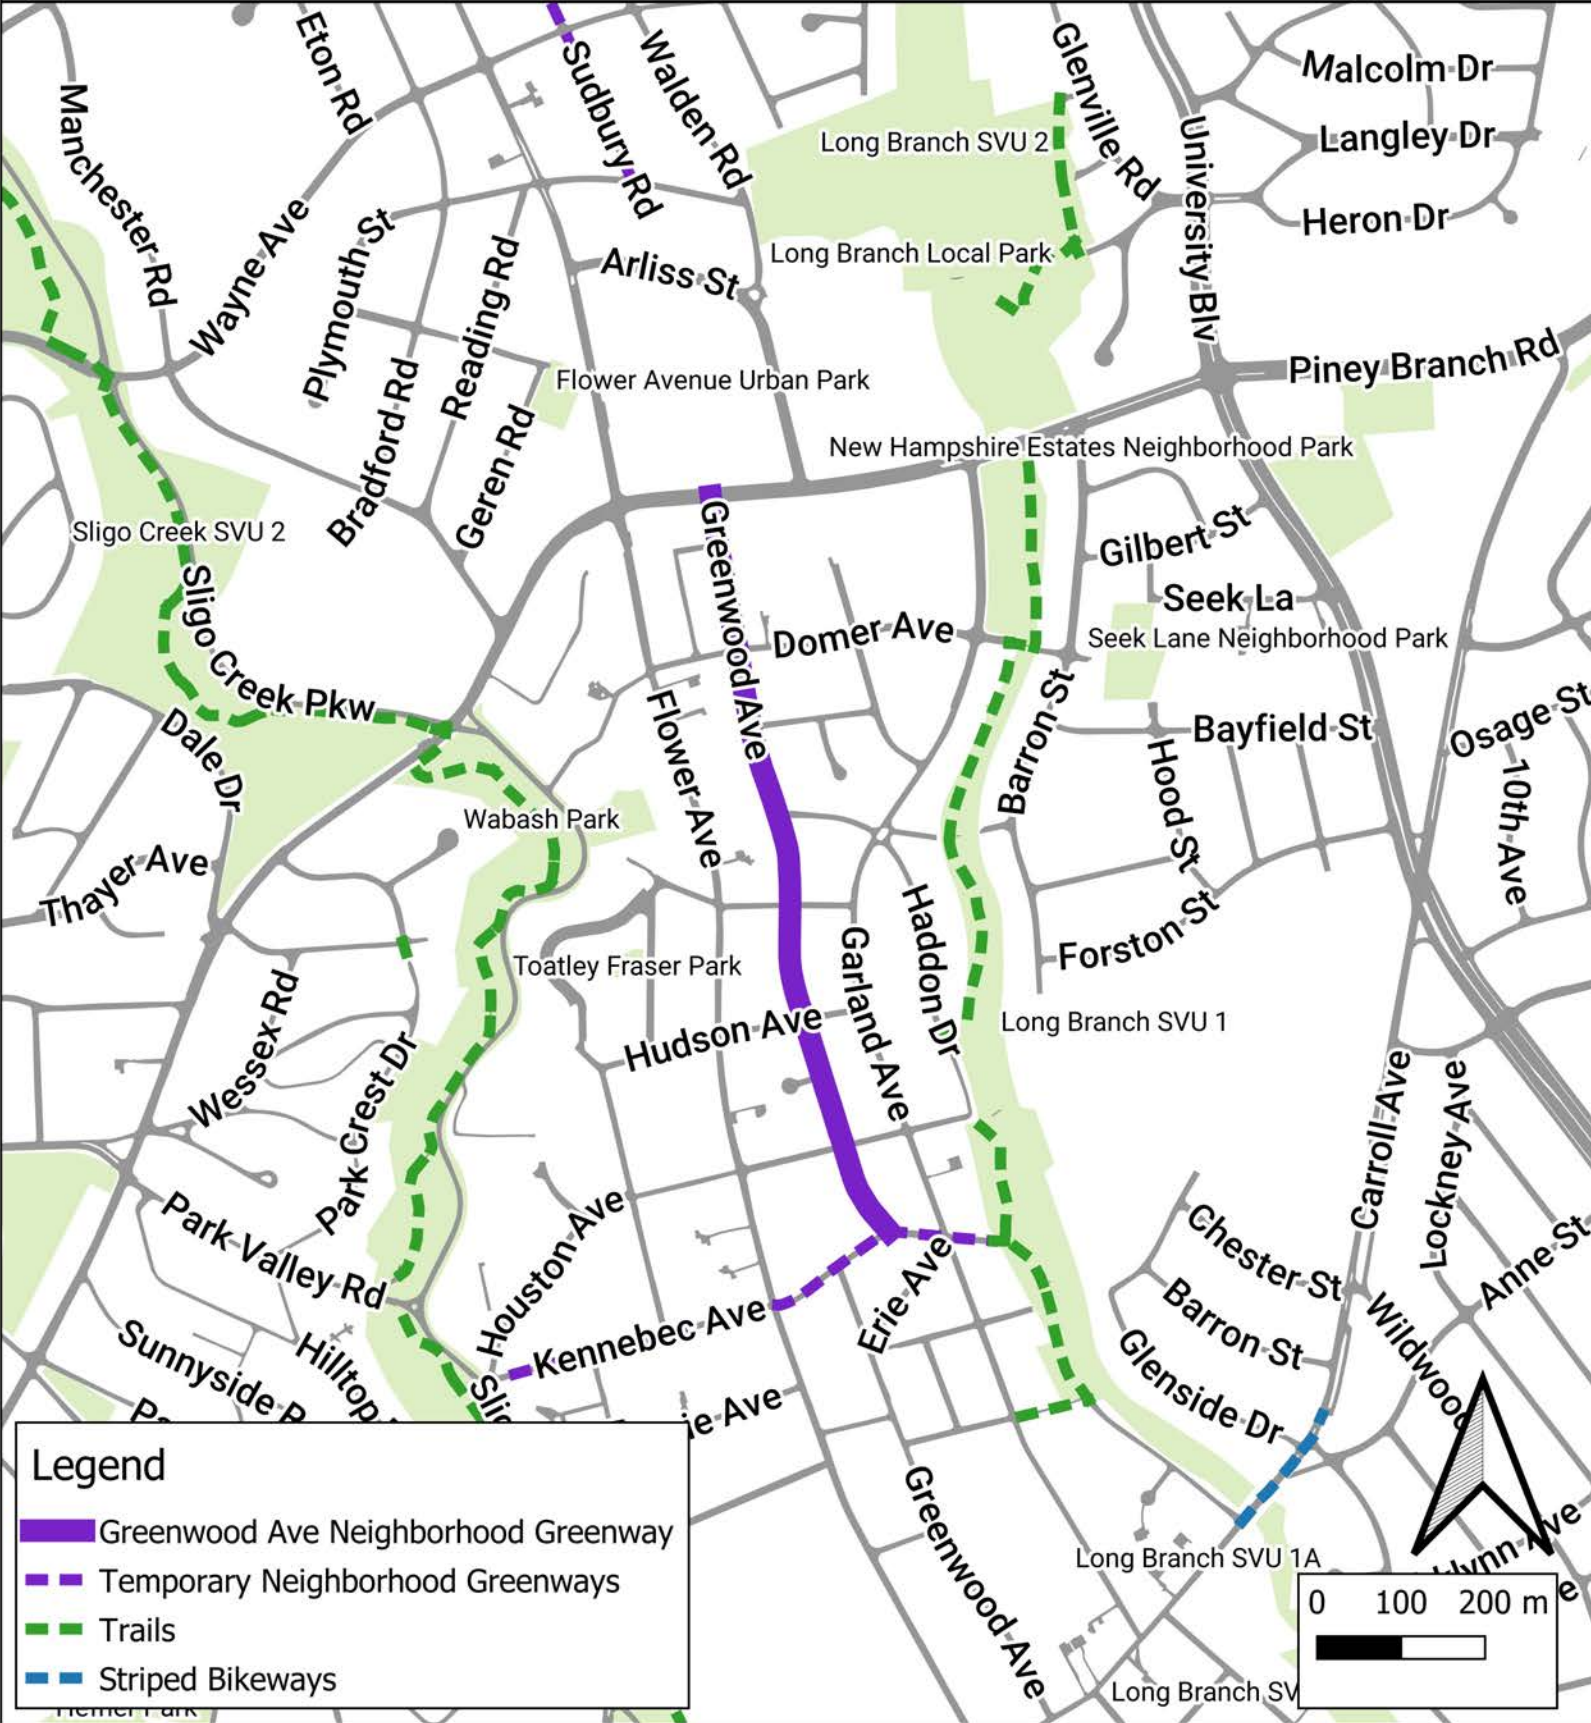

Greenwood Ave Temporary Neighborhood Greenway

Legend

- Greenwood Ave Neighborhood Greenway
- Temporary Neighborhood Greenways
- Trails
- Striped Bikeways

www.montgomerycountymd.gov/DOT/sharedstreets/

@MCDOTNow

#MoCoSharedStreets

Get here with Ride On Routes 12, 13, 14, 15, 16, 20, 24, and 25.