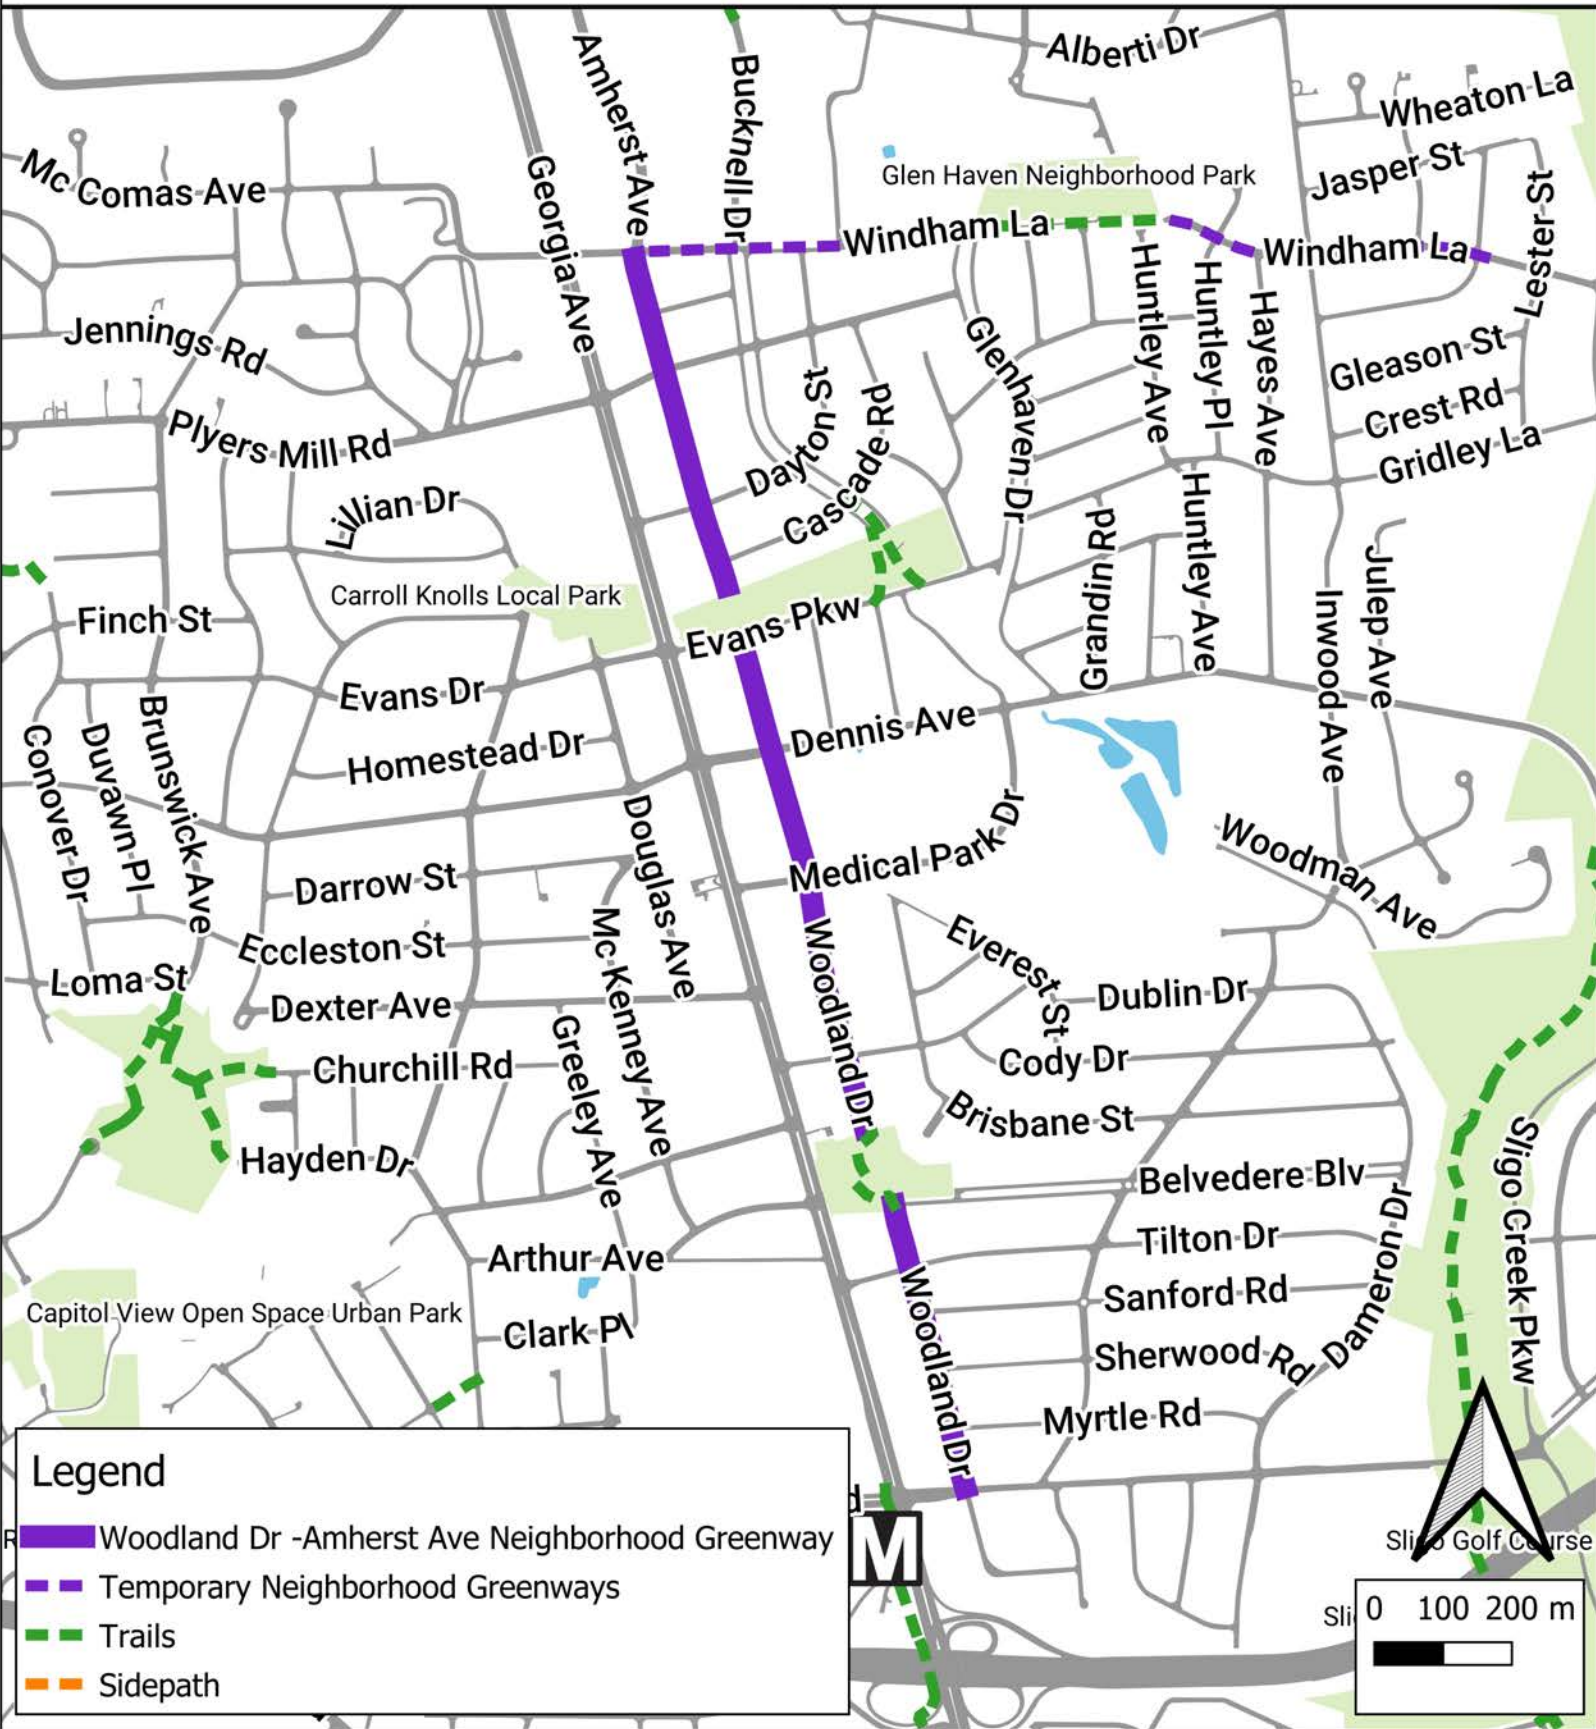

# Woodland Dr - Amherst Ave Temporary Neighborhood Greenway

## Legend

- Woodland Dr - Amherst Ave Neighborhood Greenway
- Temporary Neighborhood Greenways
- Trails
- Sidepath

[www.montgomerycountymd.gov/DOT/sharedstreets/](http://www.montgomerycountymd.gov/DOT/sharedstreets/)

@MCDOTNow

#MoCoSharedStreets

Get here with Ride On Route 7.