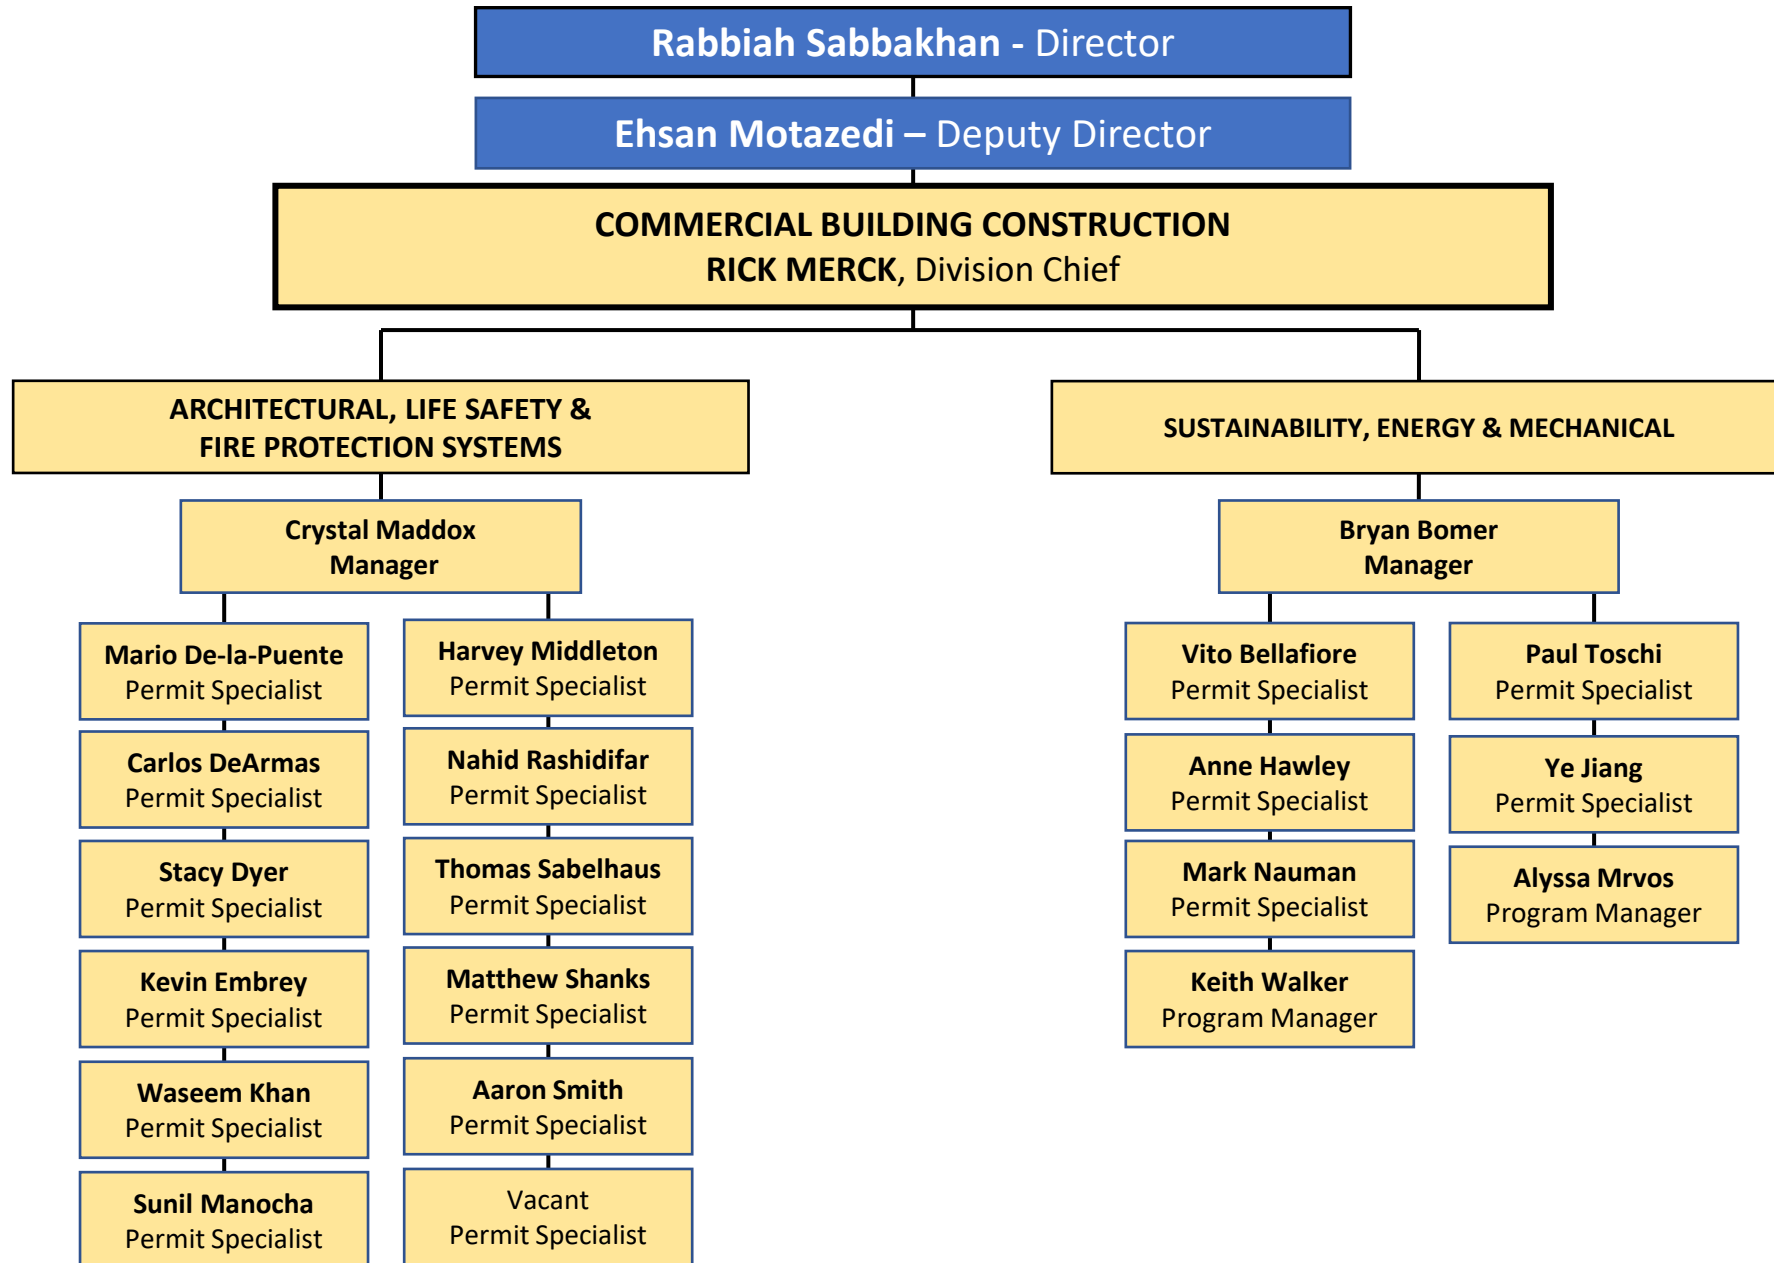

DPS Organizational Chart