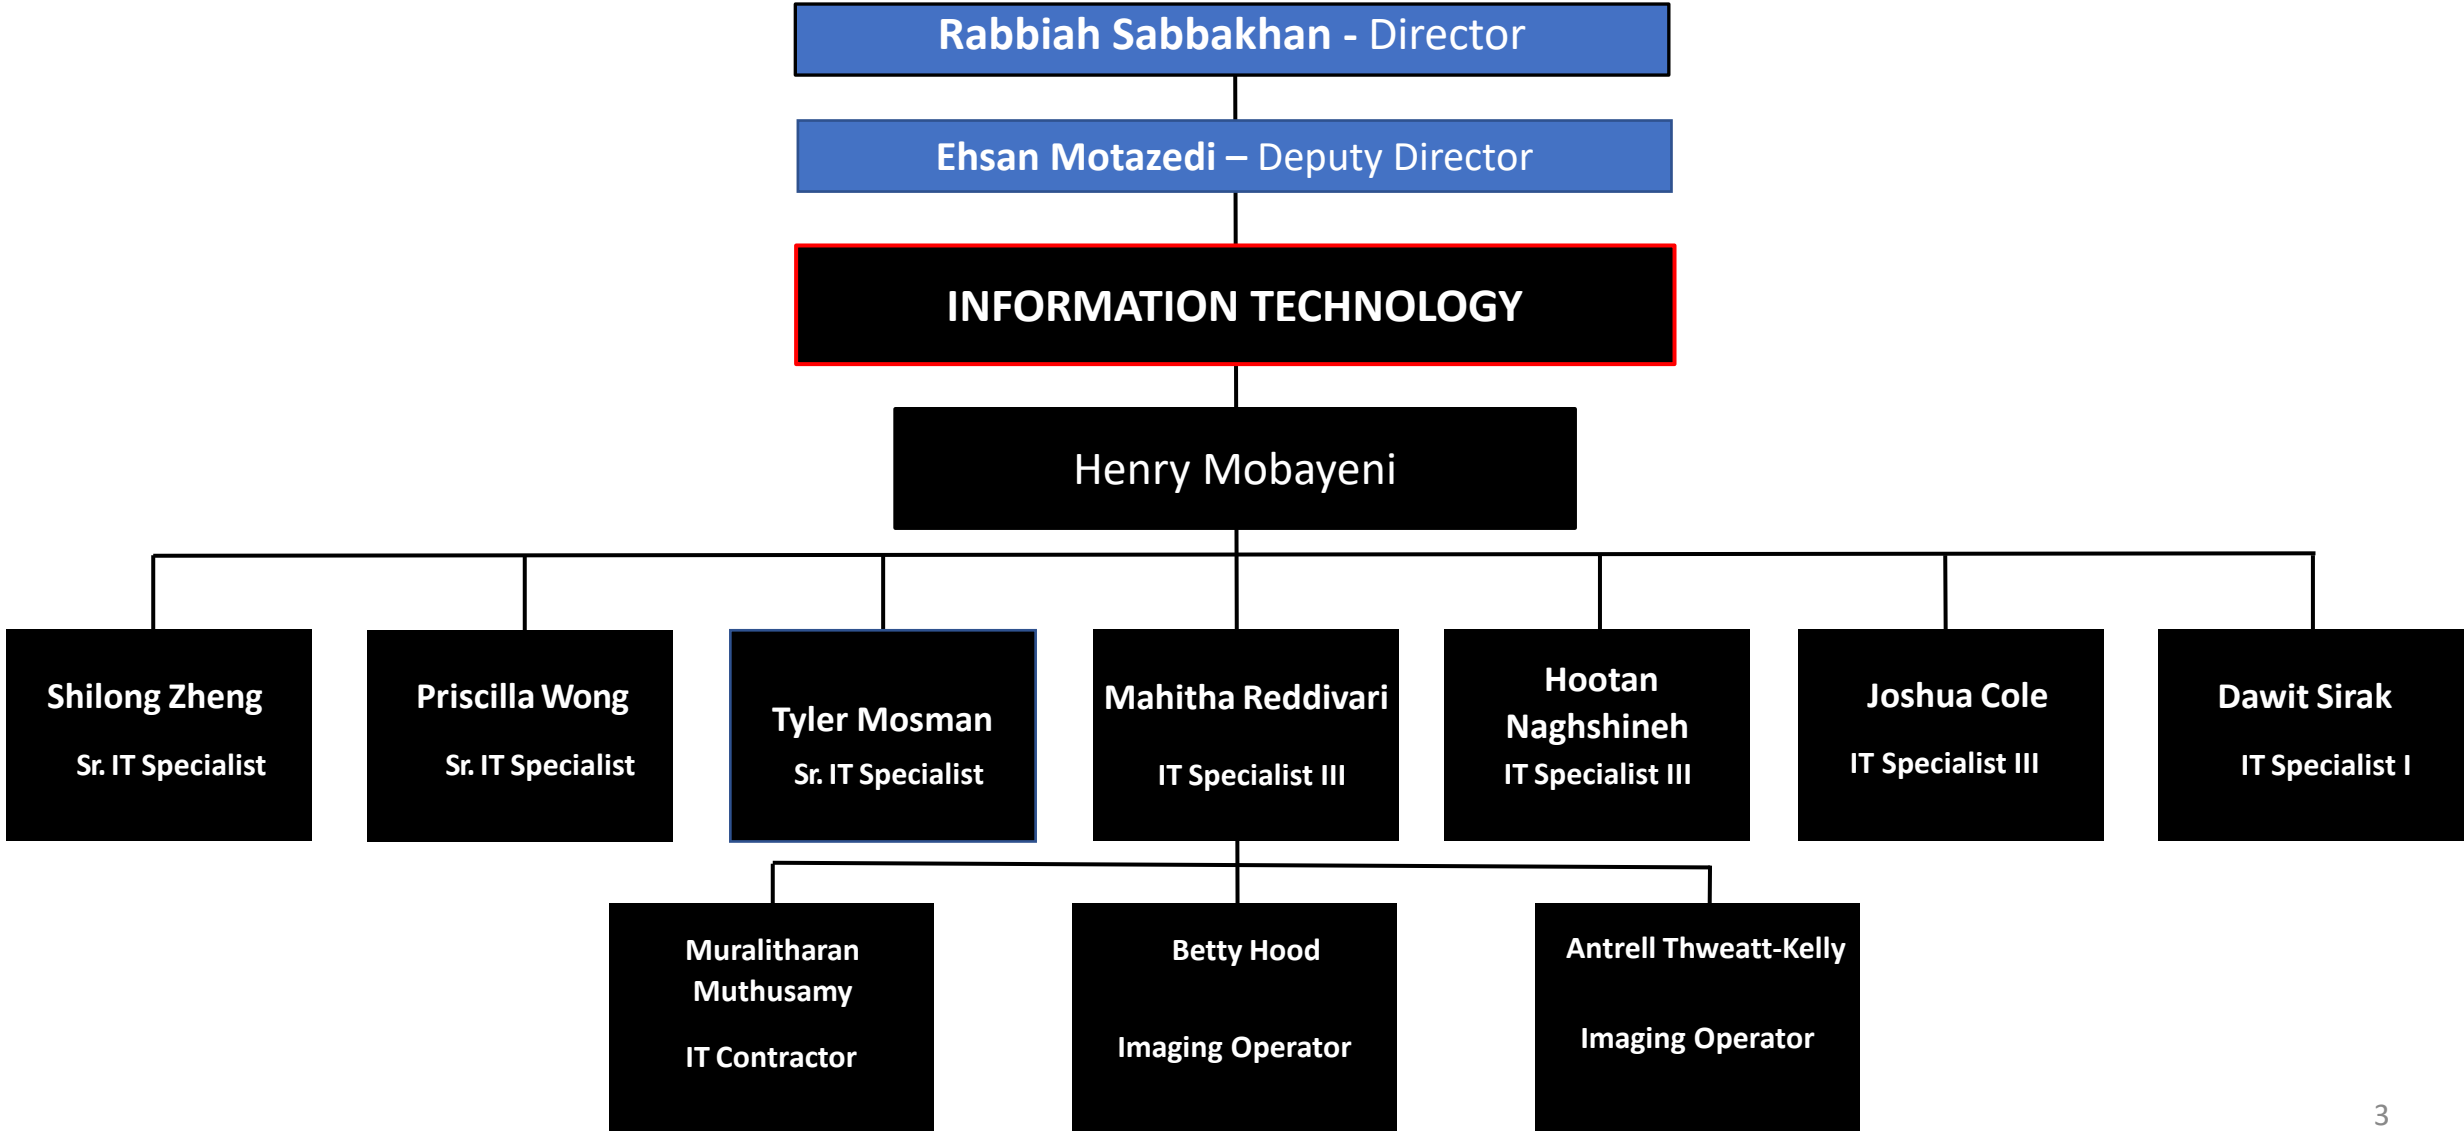

DPS Organizational Chart