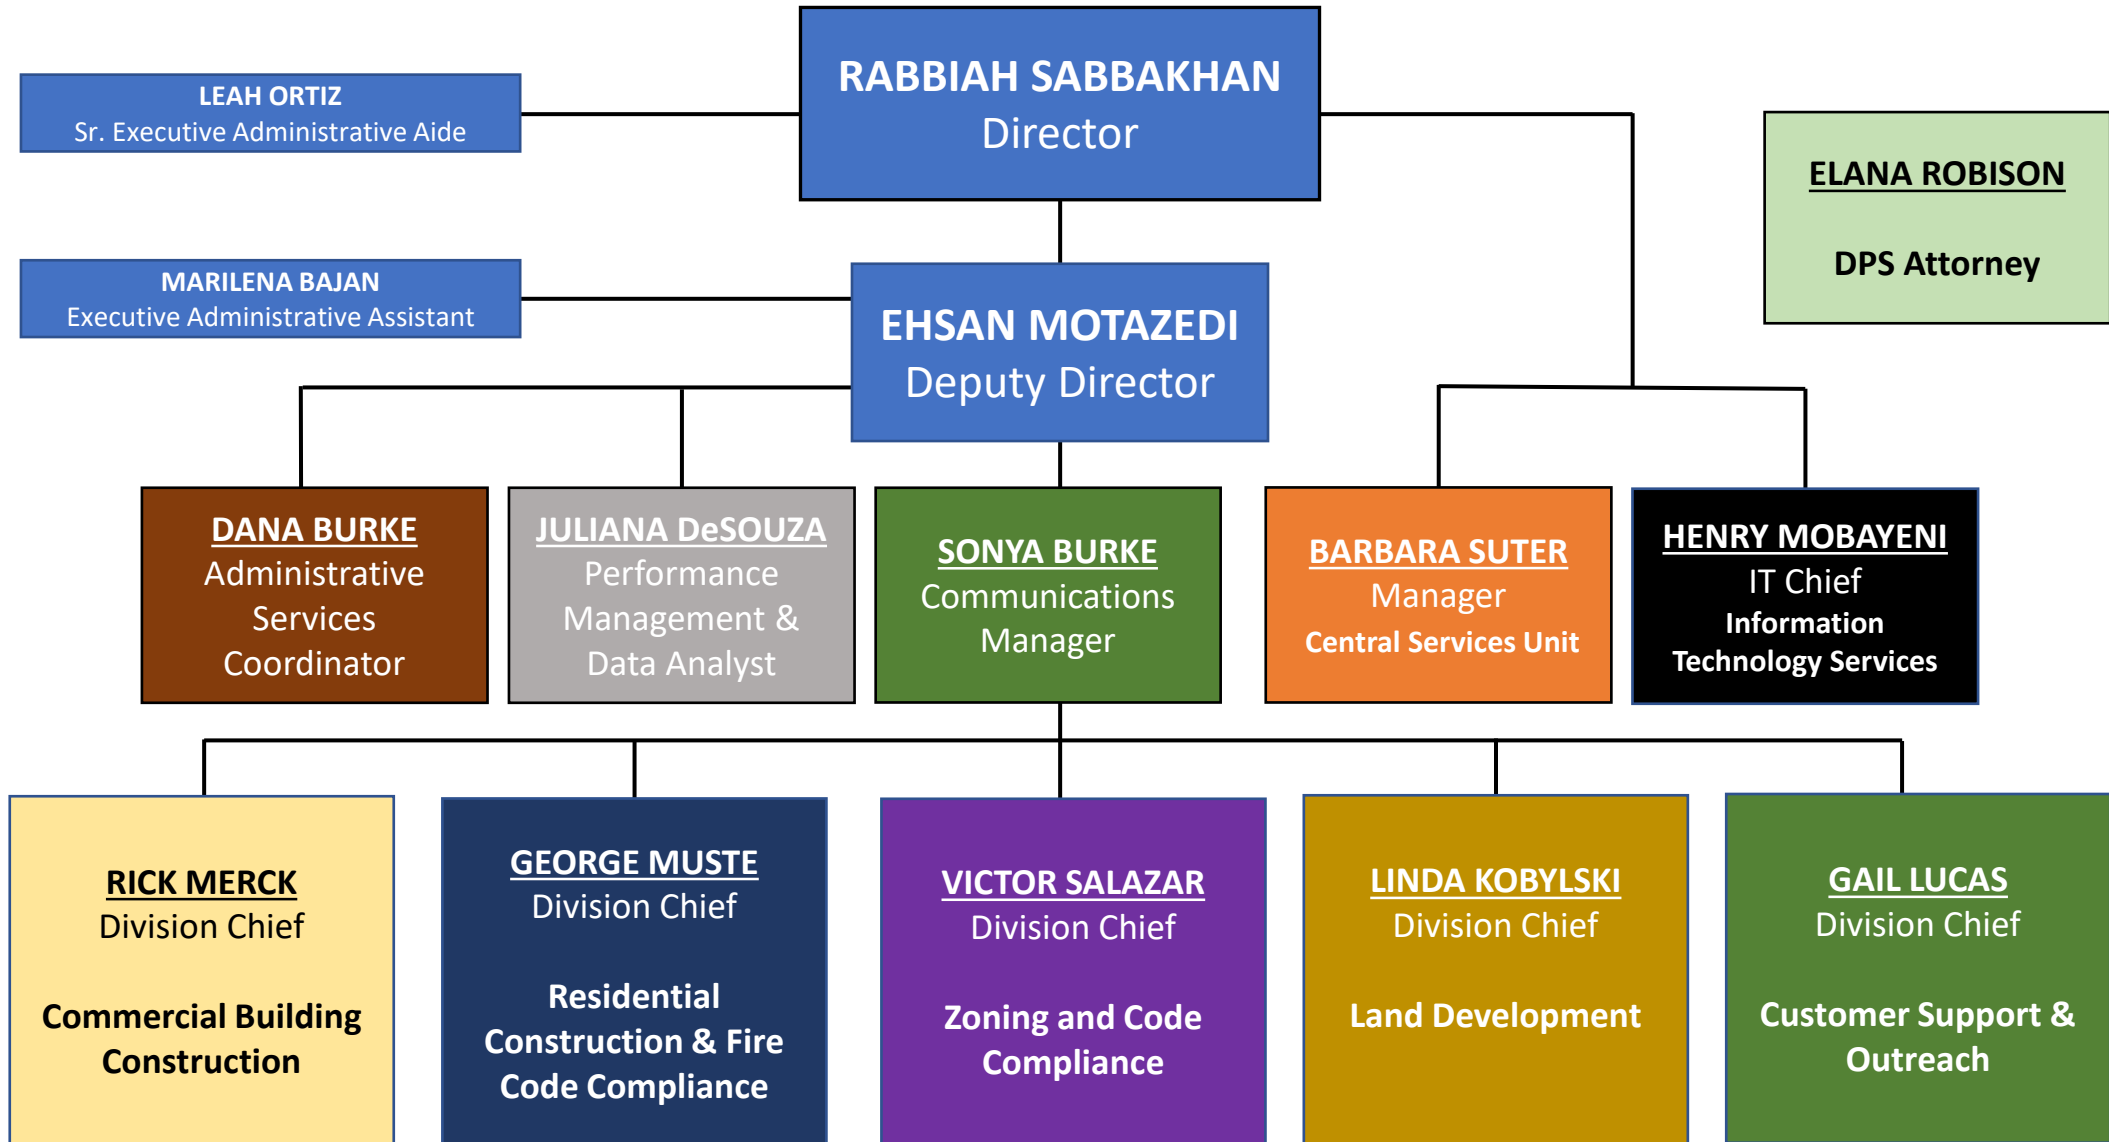

DPS Organizational Chart