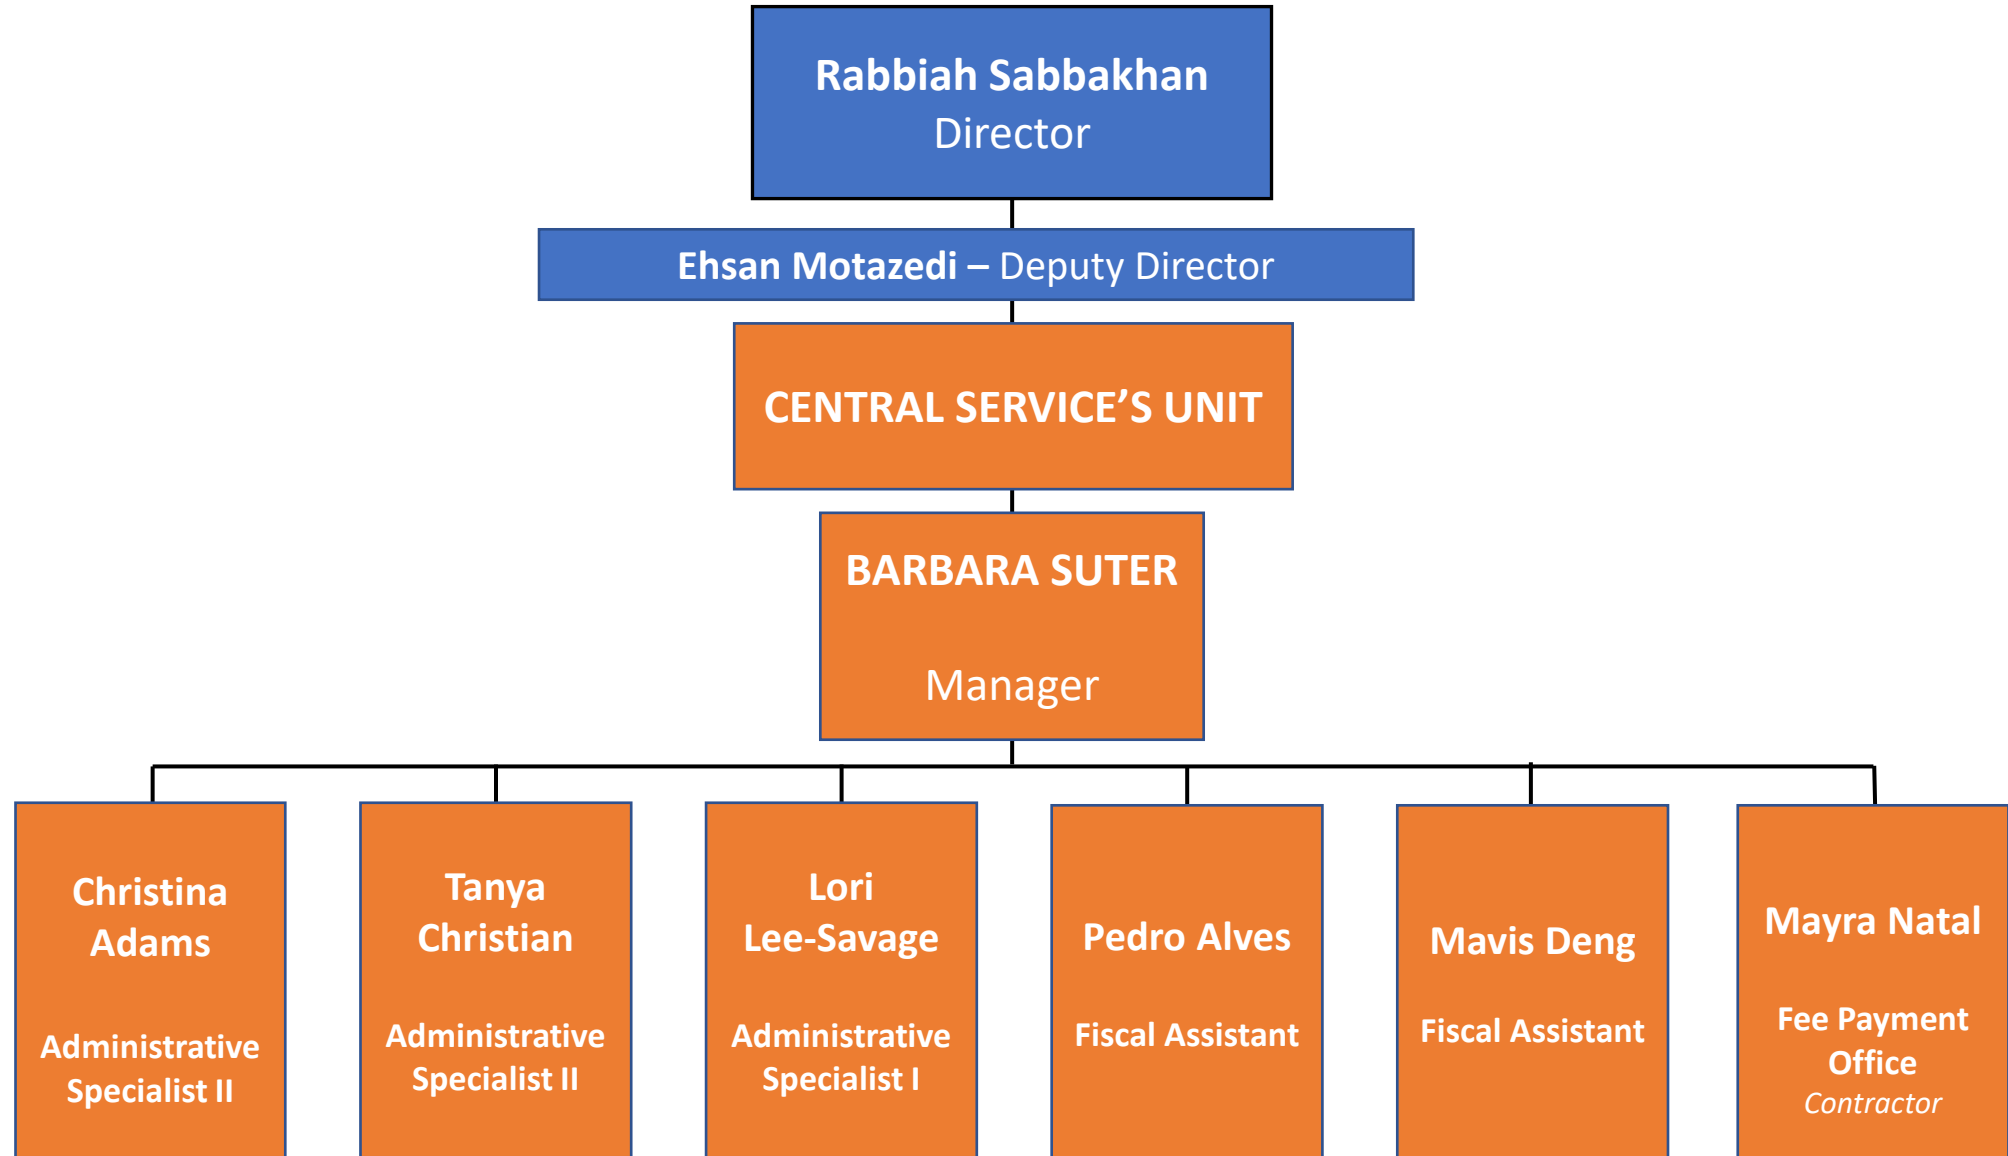

DPS Organizational Chart