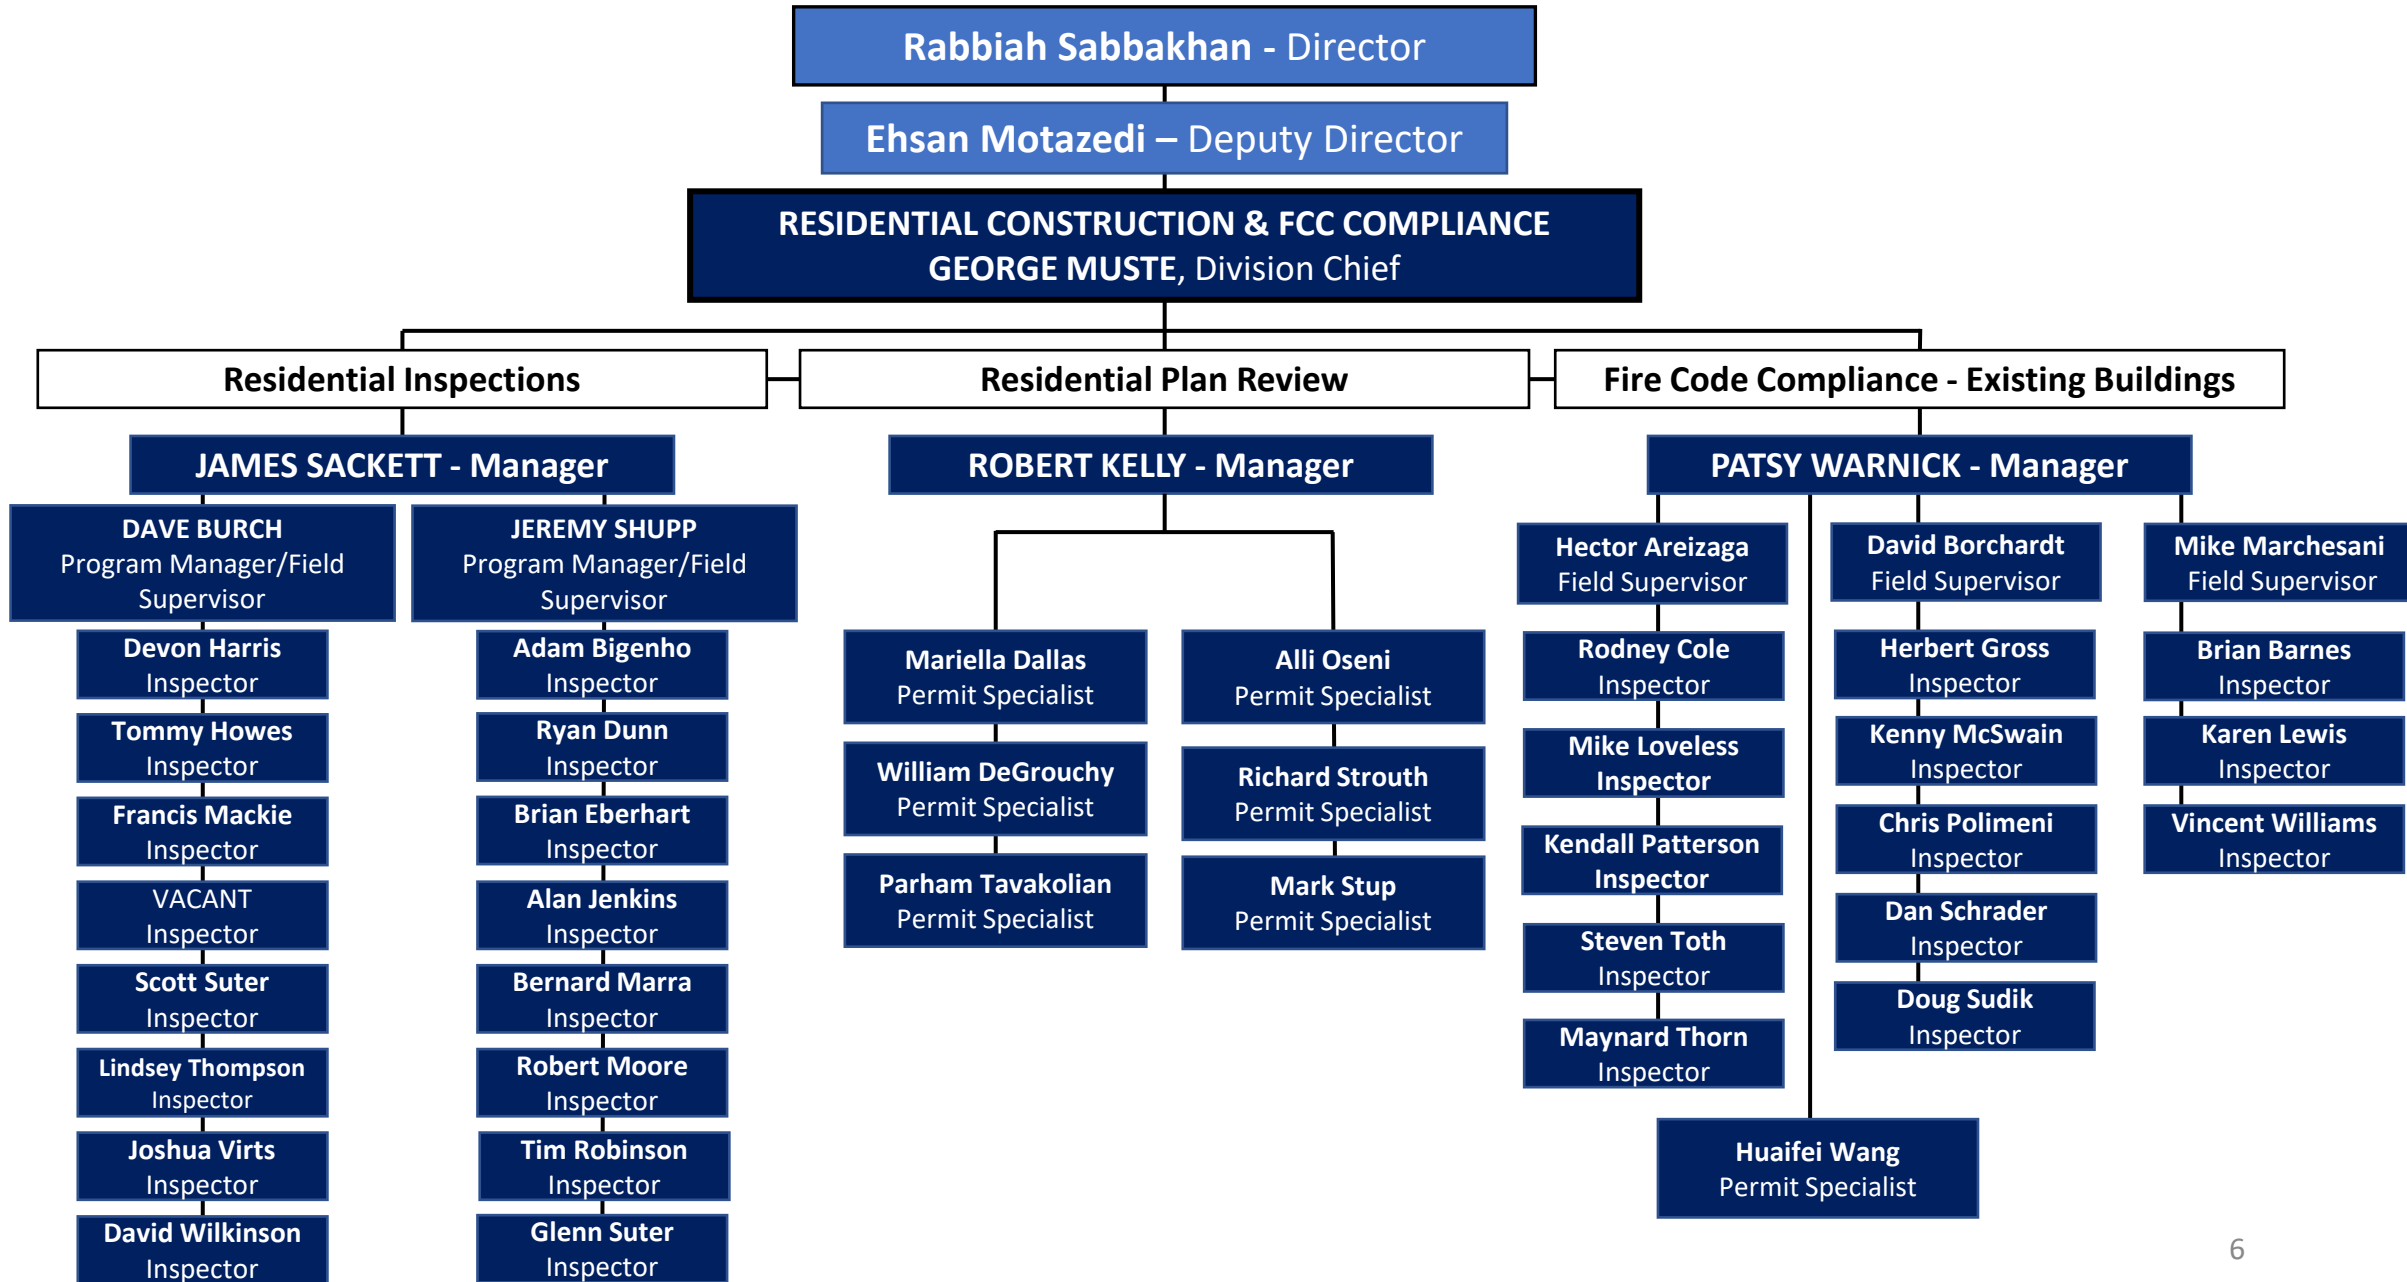

DPS Organizational Chart

3/6/2024