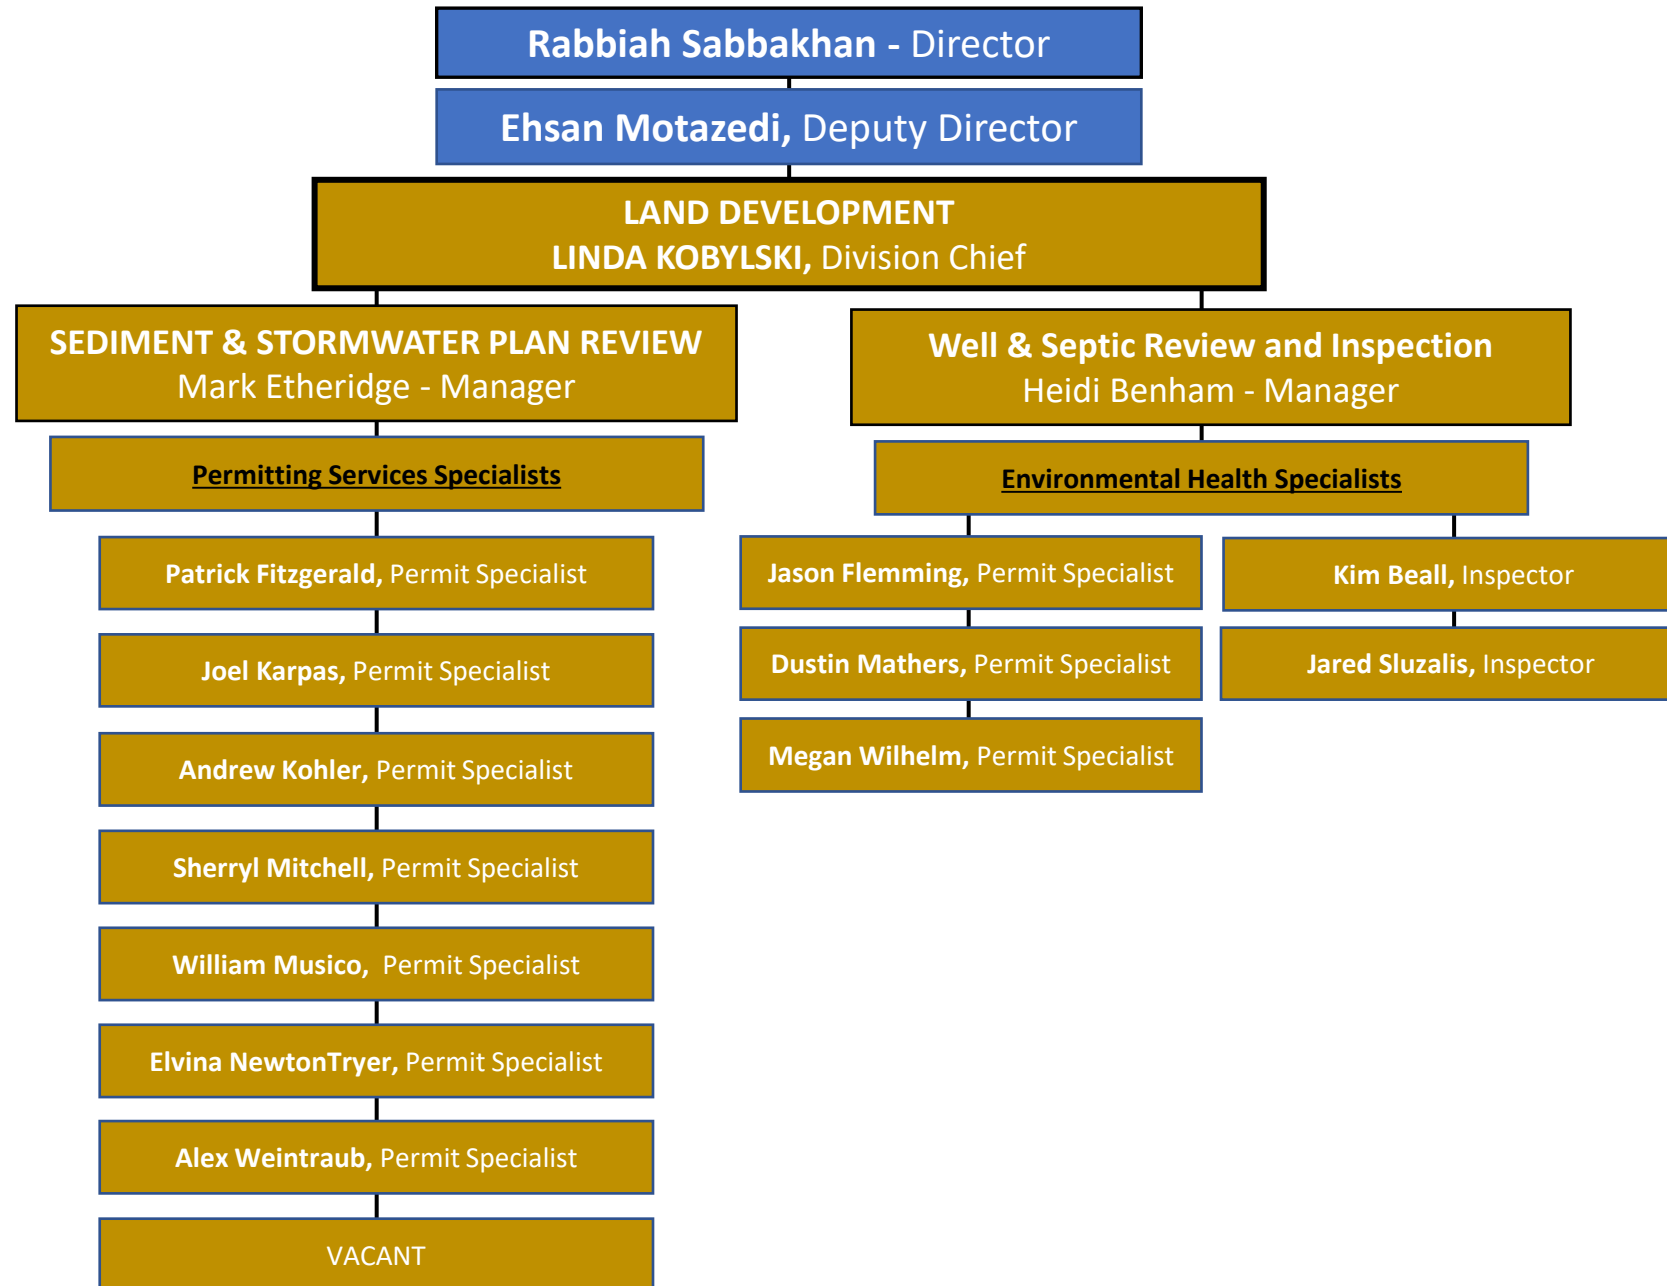

DPS Organizational Chart

DPS Organizational Chart

DPS Organizational Chart

Rabbiah Sabbakhan - Director

Ehsan Motazed - Deputy Director

CUSTOMER SUPPORT & OUTREACH
GAIL LUCAS
Division Chief

Steven Melendez
Office Services Coordinator