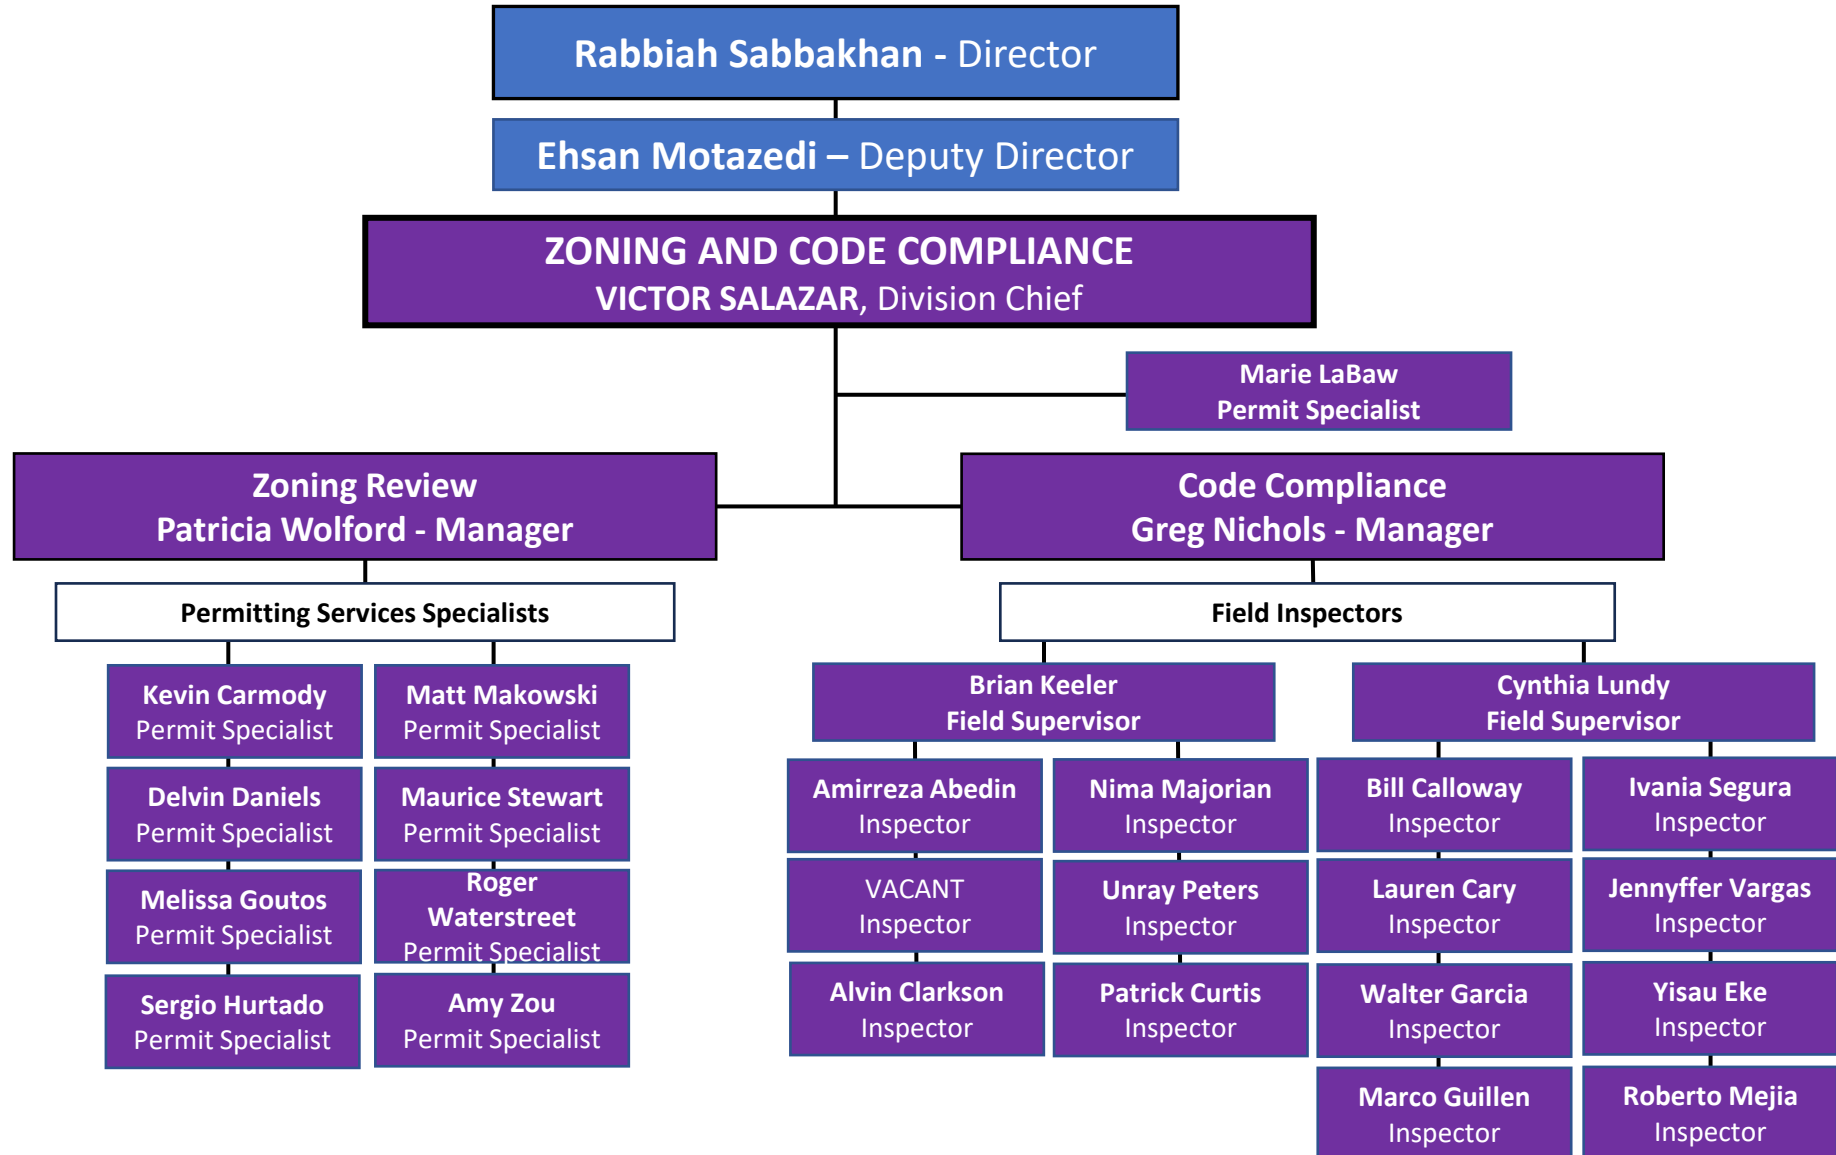

DPS Organizational Chart

DPS Organizational Chart

DPS Organizational Chart

Rabbiah Sabbakhan - Director

Ehsan Motazed - Deputy Director

CUSTOMER SUPPORT & OUTREACH
GAIL LUCAS
Division Chief

Steven Melendez
Office Services Coordinator