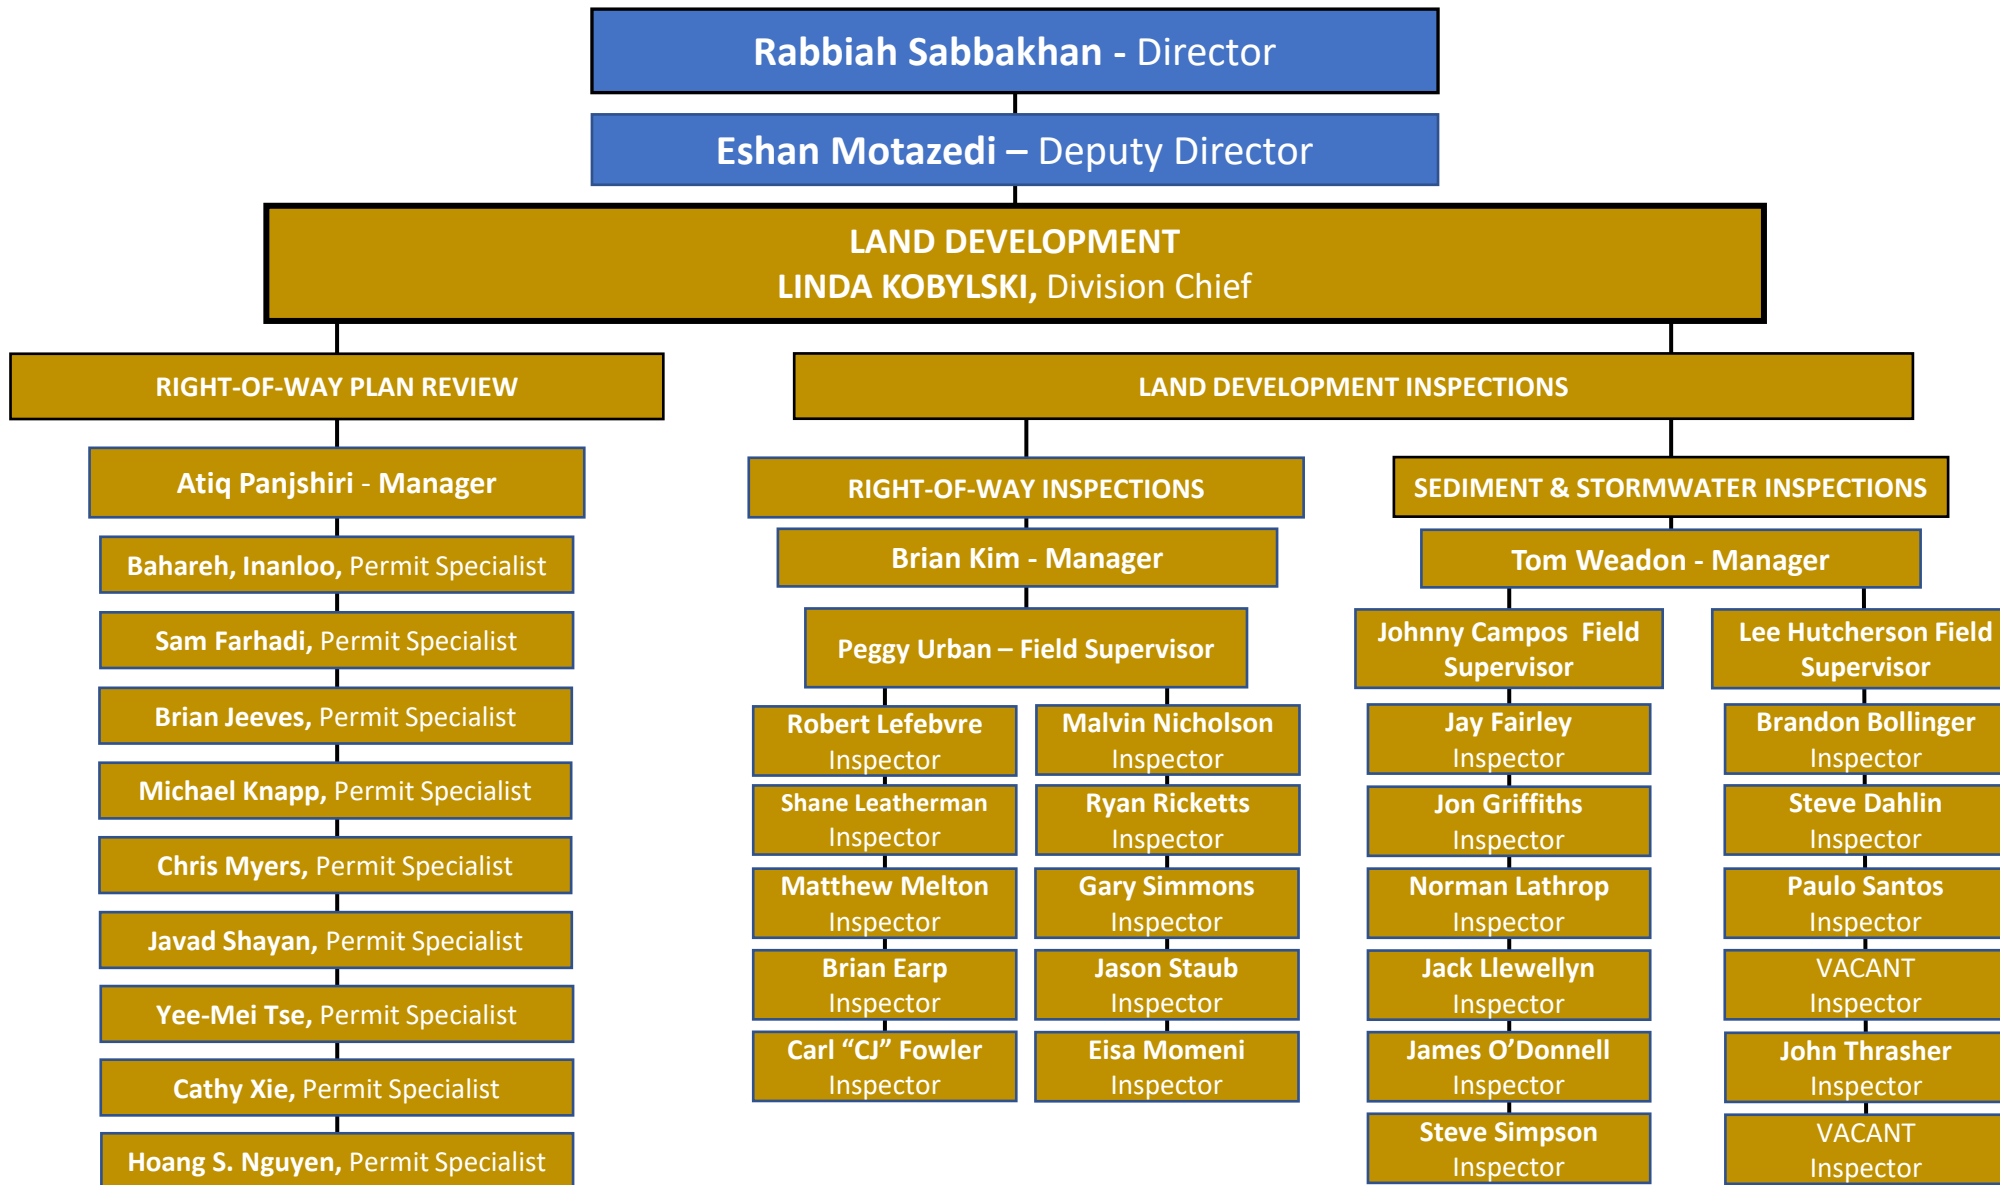

DPS Organizational Chart

DPS Organizational Chart

DPS Organizational Chart

Rabbiah Sabbakhan - Director

Ehsan Motazed - Deputy Director

CUSTOMER SUPPORT & OUTREACH
GAIL LUCAS
Division Chief

Steven Melendez
Office Services Coordinator