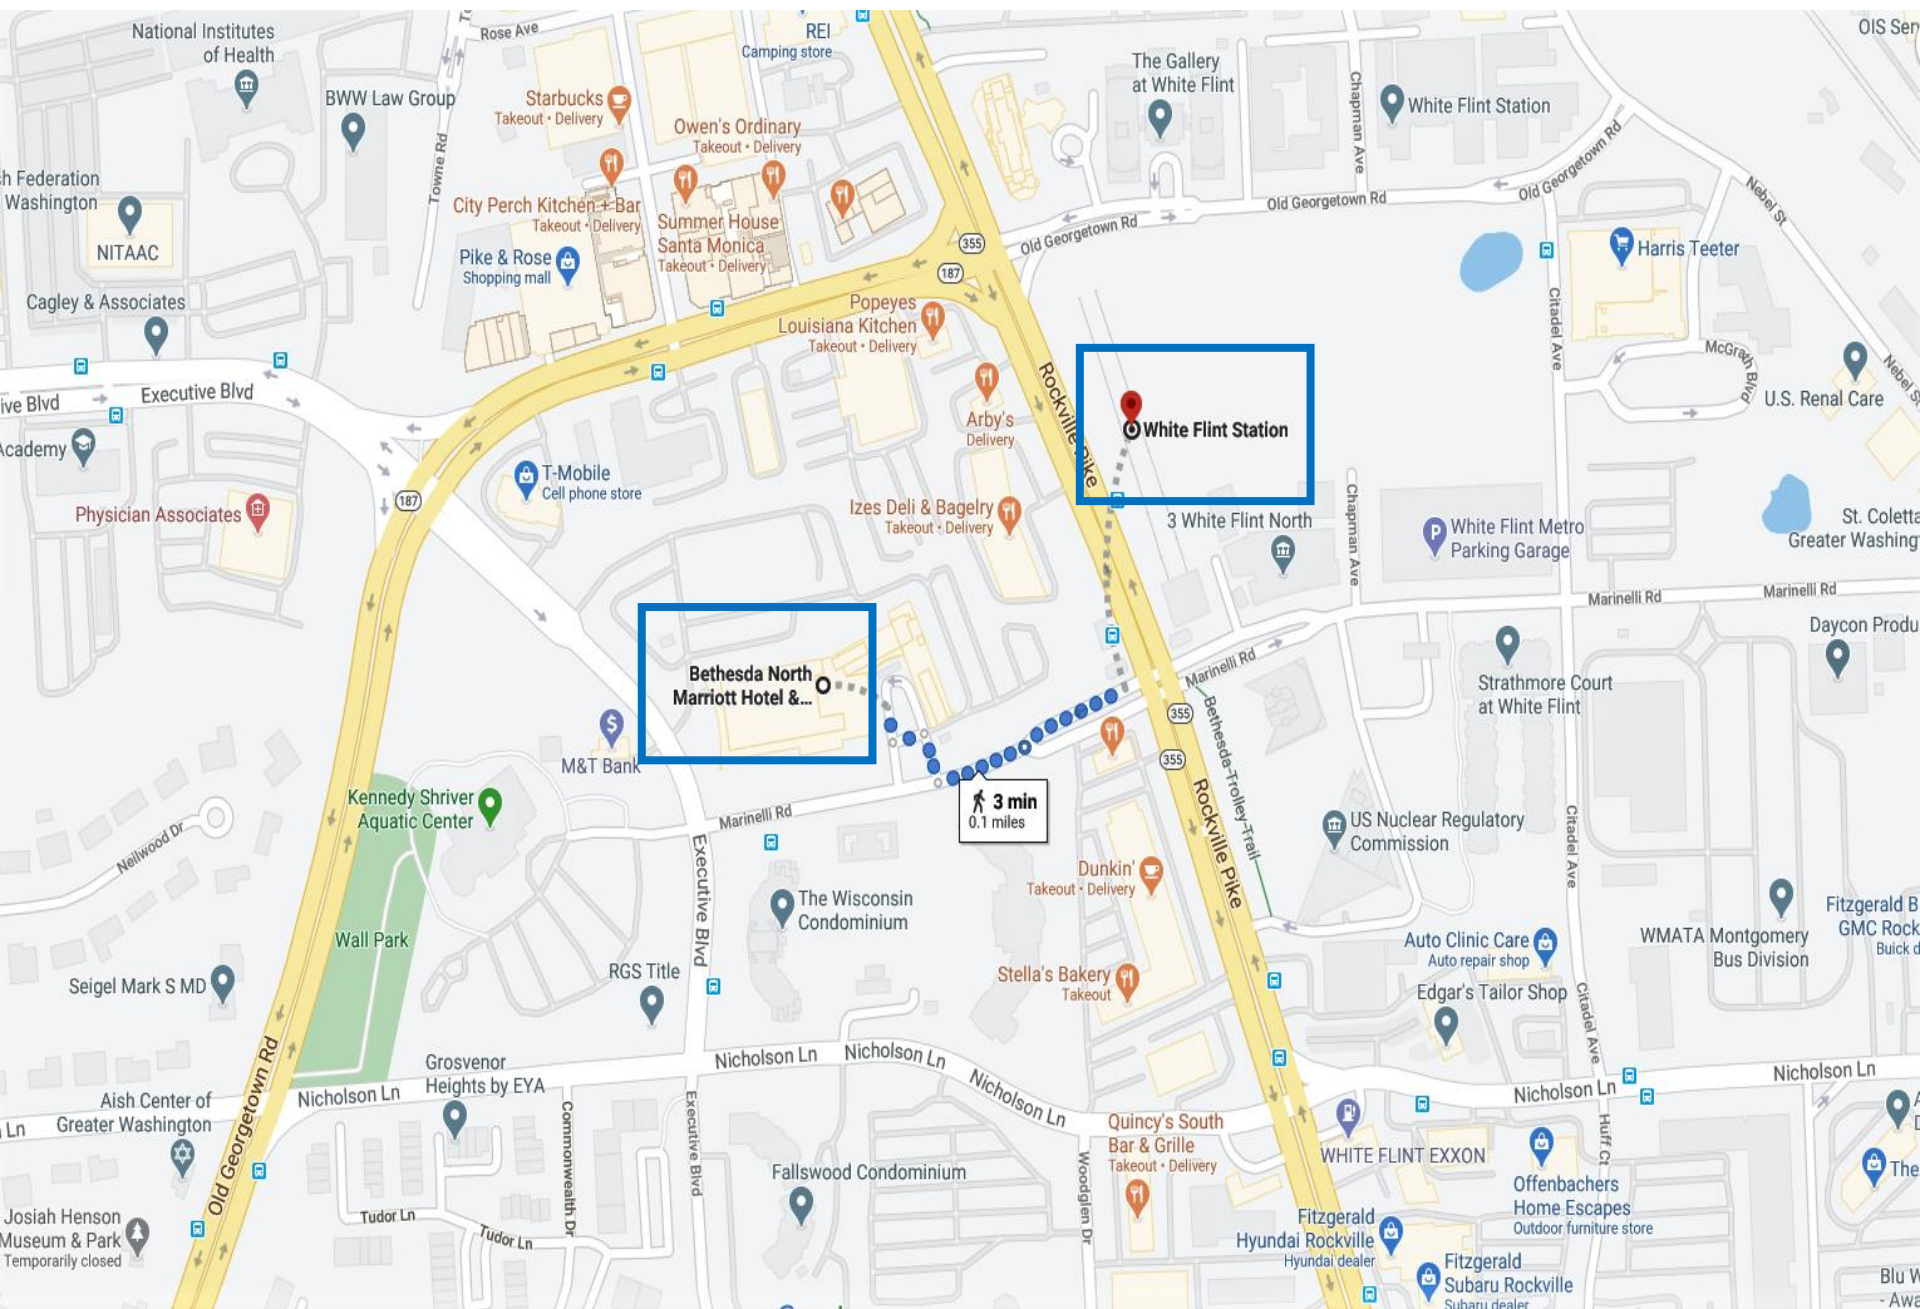

**2020
GENERAL ELECTION
Proposal to Add Vote Center

Marriott Bethesda North
Montgomery County
Conference Center**

**Marriott Bethesda North
Montgomery County
Conference Center**

5701 Marnelli Road
Rockville, MD 20852

Marriott Bethesda North Conference Center

- Rockville/North Bethesda location
- Owned by Montgomery County & State of Maryland
- On-site garage parking
- Polling Room -- White Oak Room: 4,104 SF
- Polling room size allows for social distancing
- White Oak Foyer available for voter lines
- Ample space to shelter voters during inclement weather
- Close to major travel routes
- Close to White Flint Metro Station (0.25 mi)
- Ride-On Bus Stop at Marinelli Road and Rockville Pike
- Accessibility with some remediation
 - Access from hotel entrance, rest areas will be provided along the pathway to the polling room
 - Pathway from the Metro will be marked with signage
 - Road construction on Executive Boulevard

MARRIOTT BETHESDA NORTH CONFERENCE CENTER

MARRIOTT BETHESDA NORTH CONFERENCE CENTER

Garage
Entrance

Pedestrian
Entrance

650 Parking Spaces

Bethesda North Marriott Hotel & Conference Center

MARRIOTT BETHESDA NORTH CONFERENCE CENTER

4,104 SQ. FT.

EXECUTIVE BLVD. AT OLD GEROGETOWN RD. -- CLOSED

EXECUTIVE BLVD. AT OLD GEROGETOWN RD. -- CLOSED

AREA BEYOND THE GARAGE NEAR PIKE & ROSE