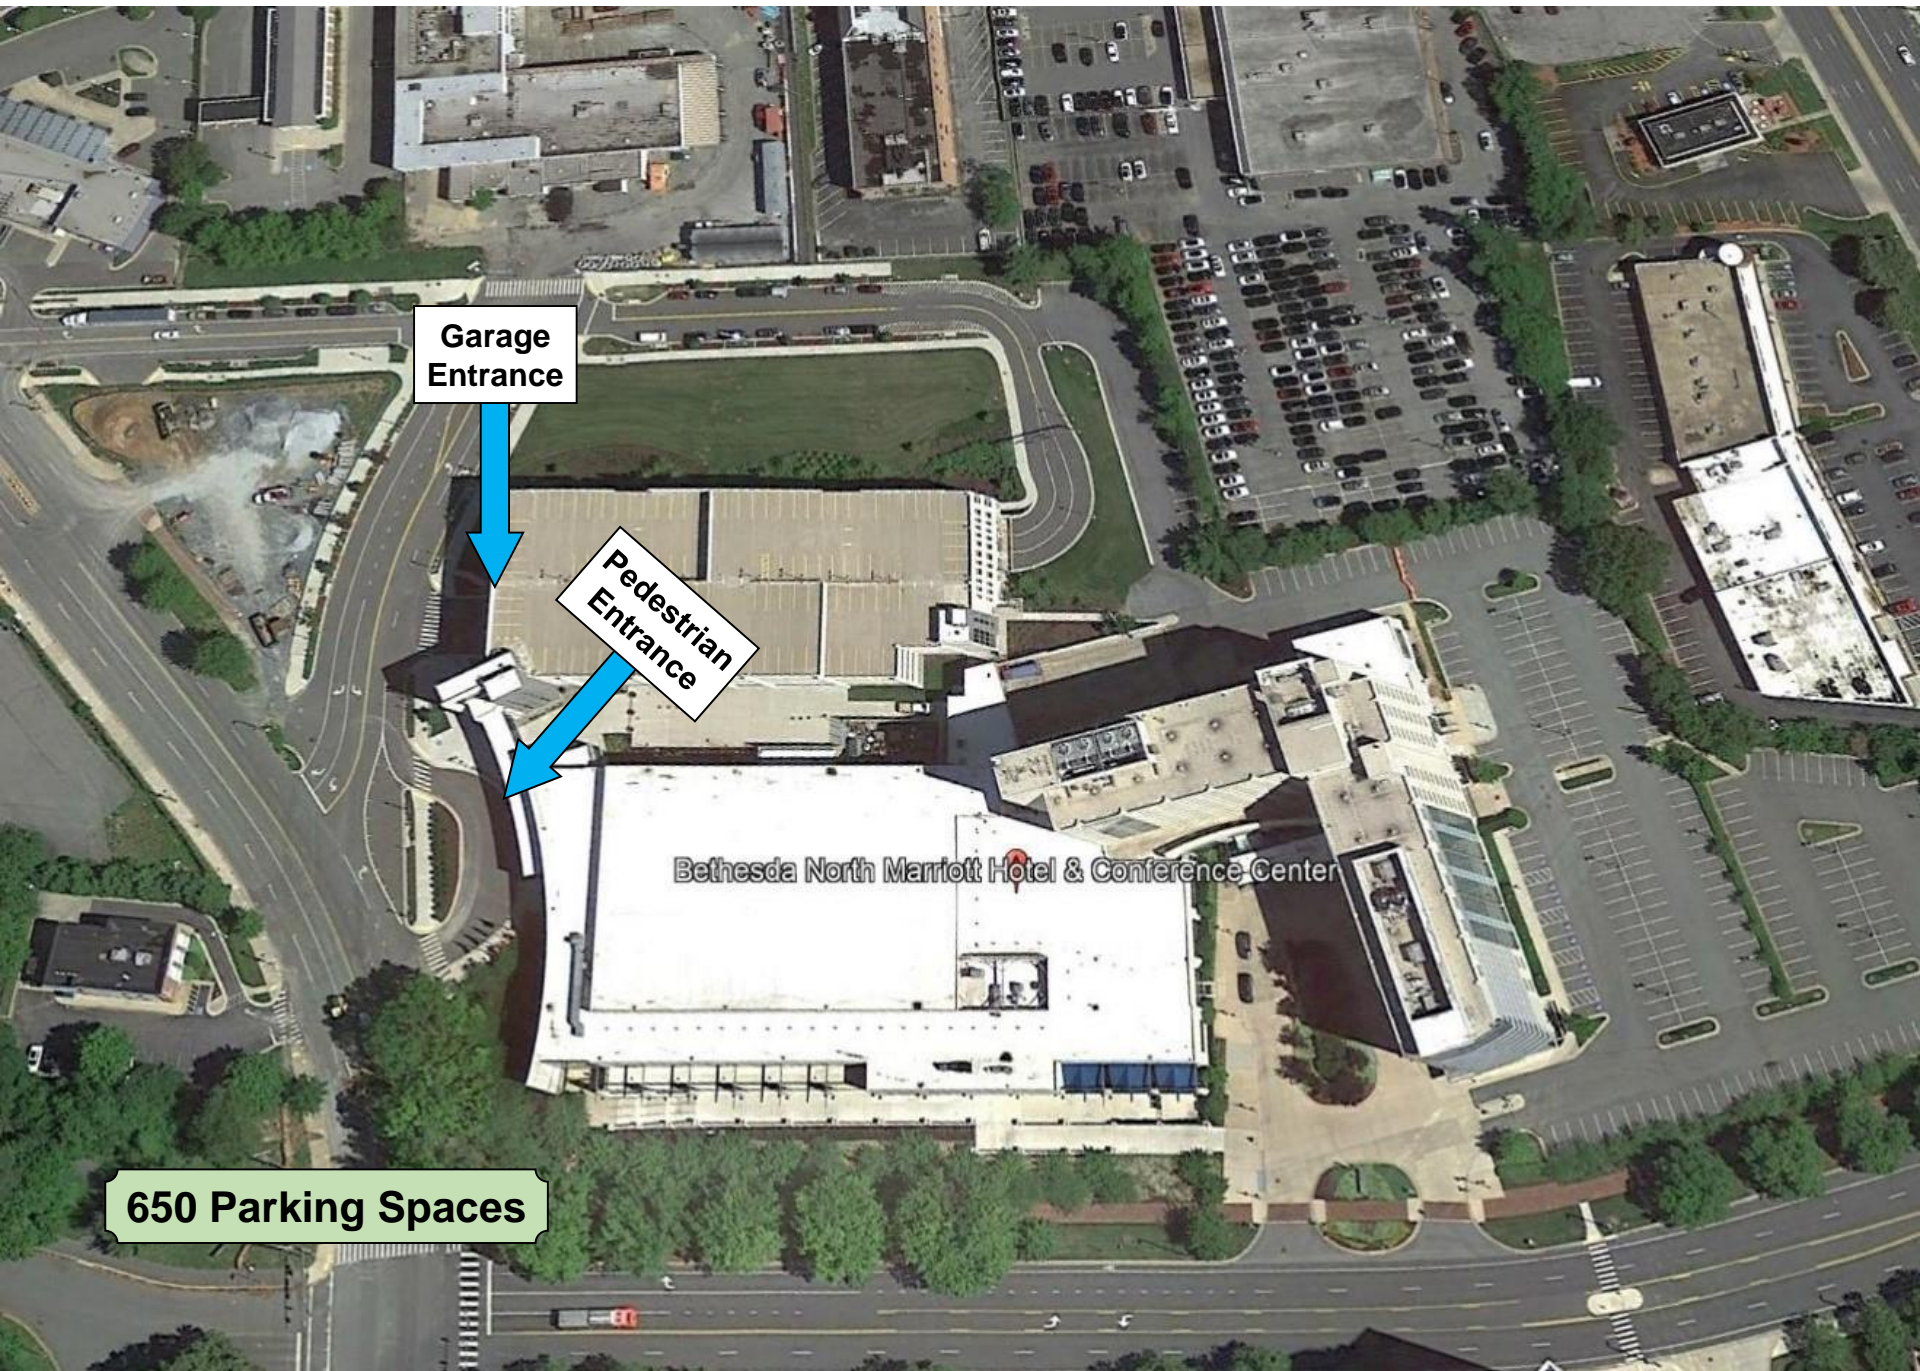

**2020
GENERAL ELECTION
Proposal to Add Vote Center

Marriott Bethesda North
Montgomery County
Conference Center**

**Marriott Bethesda North
Montgomery County
Conference Center**

5701 Marnelli Road
Rockville, MD 20852

Marriott Bethesda North Conference Center

- Rockville/North Bethesda location
- Owned by Montgomery County & State of Maryland
- On-site garage parking
- Polling Room -- White Oak Room: 4,104 SF
- Polling room size allows for social distancing
- White Oak Foyer available for voter lines
- Ample space to shelter voters during inclement weather
- Close to major travel routes
- Close to White Flint Metro Station (0.25 mi)
- Ride-On Bus Stop at Marinelli Road and Rockville Pike
- Accessibility with some remediation
 - Access from hotel entrance, rest areas will be provided along the pathway to the polling room
 - Pathway from the Metro will be marked with signage
 - Road construction on Executive Boulevard

MARRIOTT BETHESDA NORTH CONFERENCE CENTER

MARRIOTT BETHESDA NORTH CONFERENCE CENTER

Garage
Entrance

Pedestrian
Entrance

650 Parking Spaces

Bethesda North Marriott Hotel & Conference Center

MARRIOTT BETHESDA NORTH CONFERENCE CENTER

4,104 SQ. FT.

EXECUTIVE BLVD. AT OLD GEROGETOWN RD. -- CLOSED

EXECUTIVE BLVD. AT OLD GEROGETOWN RD. -- CLOSED

AREA BEYOND THE GARAGE NEAR PIKE & ROSE