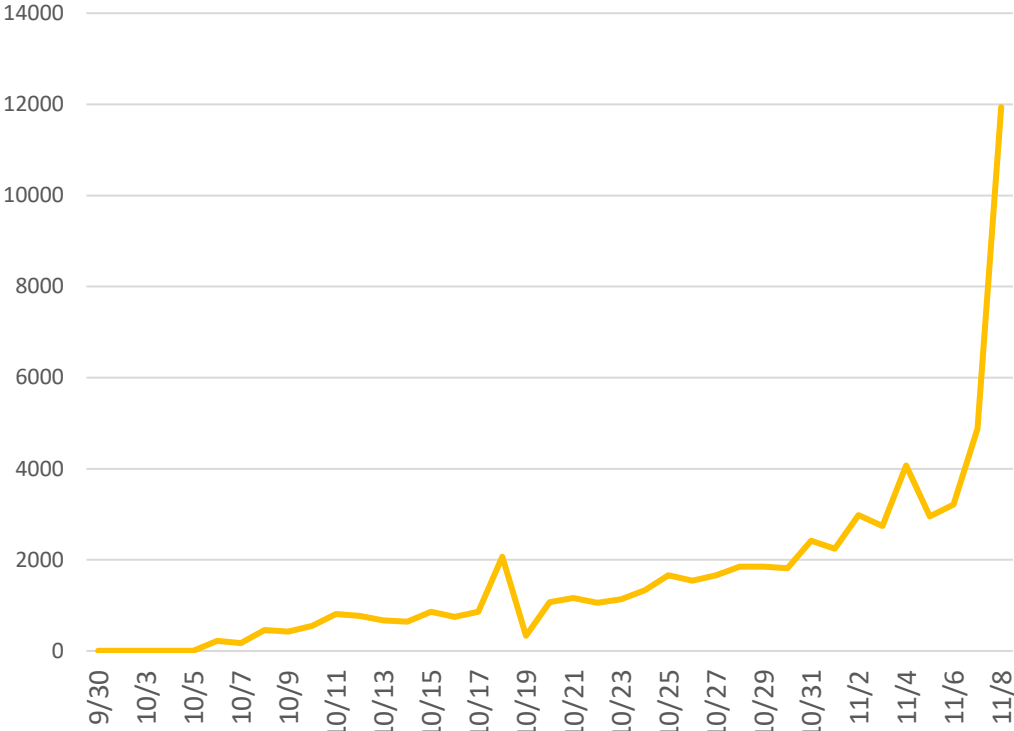

Open until 8 PM on
Tuesday, November 5,
2024 (Election Day)

Video surveillance 24/7

Daily pickup by bi-
partisan teams

The pace of return – 2022 elections data

2022 GUBERNATORIAL PRIMARY DROP BOXES DAILY COLLECTION DATA

2022 GUBERNATORIAL GENERAL DROP BOXES DAILY COLLECTION DATA

The pace of return – 2024 elections data

2024 PRESIDENTIAL PRIMARY

DROP BOXES DAILY COLLECTION DATA

2024 PRESIDENTIAL GENERAL

DROP BOXES DAILY COLLECTION DATA