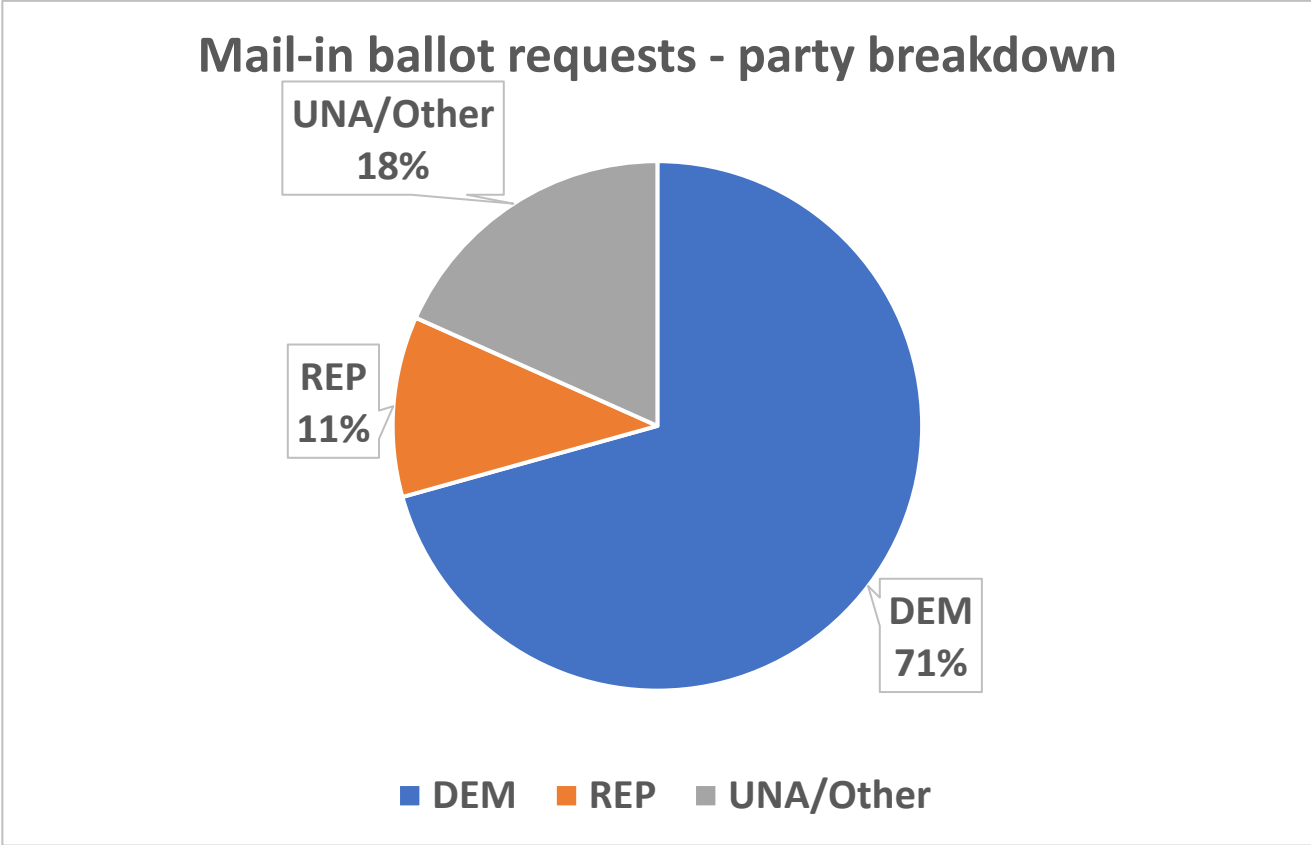

Open until 8 PM on
Tuesday, November 5,
2024 (Election Day)

Video surveillance 24/7

Daily pickup by bi-
partisan teams

The pace of return – 2022 elections data

2022 GUBERNATORIAL PRIMARY DROP BOXES DAILY COLLECTION DATA

2022 GUBERNATORIAL GENERAL DROP BOXES DAILY COLLECTION DATA

The pace of return – 2024 elections data

2024 PRESIDENTIAL PRIMARY

DROP BOXES DAILY COLLECTION DATA

2024 PRESIDENTIAL GENERAL

DROP BOXES DAILY COLLECTION DATA

The 2024 Presidential General Election Mail-in ballots Requests – by party affiliation

DEM	104214
REP	16255
UNA/Other	26989

Mail-In ballots – acquiring available data

[Mail-In Voting - FAQs](#)

[Mail-In Ballot Label Data](#)