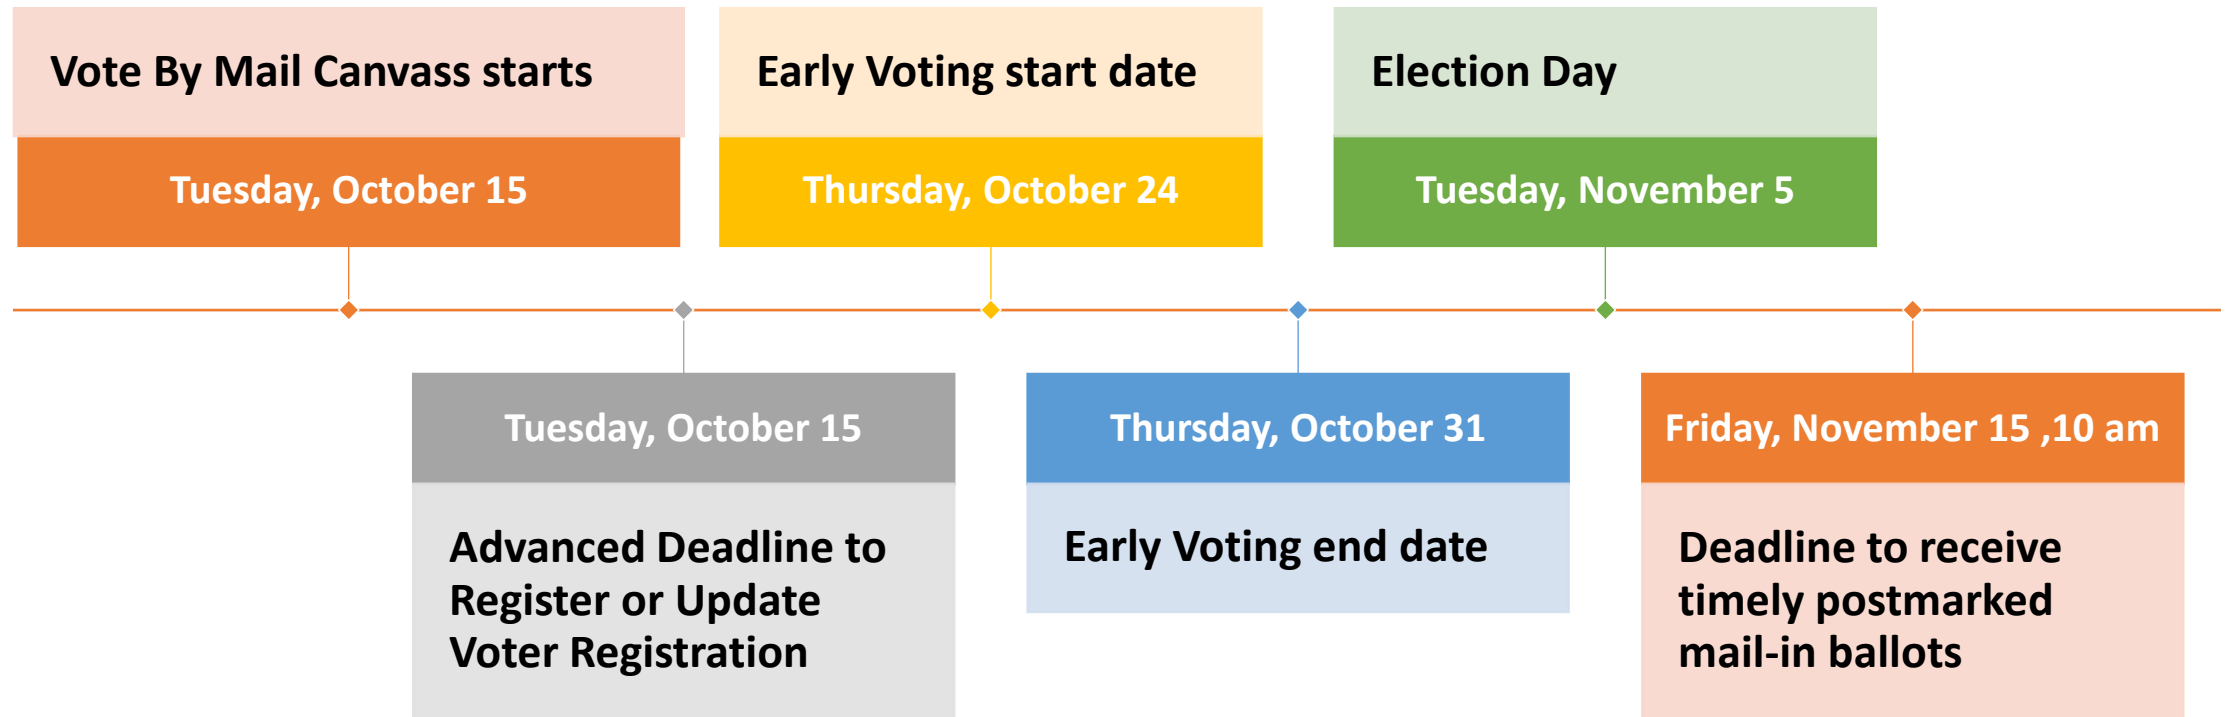

2024 Presidential General Election Key Dates