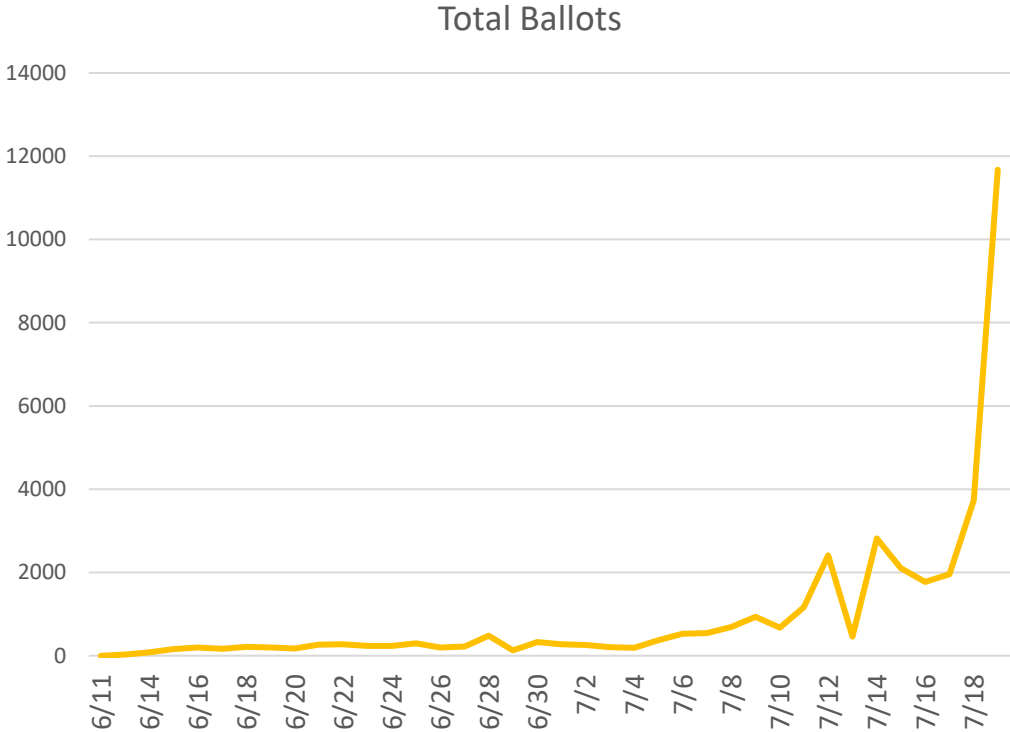

[SEE THE STATUS OF YOUR
MAIL-IN OR PROVISIONAL
BALLOT](#)

Official Election Drop Boxes

58 Drop Boxes available
throughout the county
(55 in the 2022 Elections)

**One change compared to the
2024 Primary election:**

Forest Knolls Elementary School, 10830
Eastwood Avenue, Silver Spring, MD 20901
(Due to construction, the Northwood High
School drop box was relocated to
Forest Knolls Elementary School.)

Drop Boxes installed on
September 17, 2024;
Open for use on September 20
Text **BOX** and Zip Code to
77788

Open until 8 PM on
Tuesday, November 5,
2024 (Election Day)

Video surveillance 24/7

Daily pickup by bi-
partisan teams

The pace of return – 2022 elections data

2022 GUBERNATORIAL PRIMARY DROP BOXES DAILY COLLECTION DATA