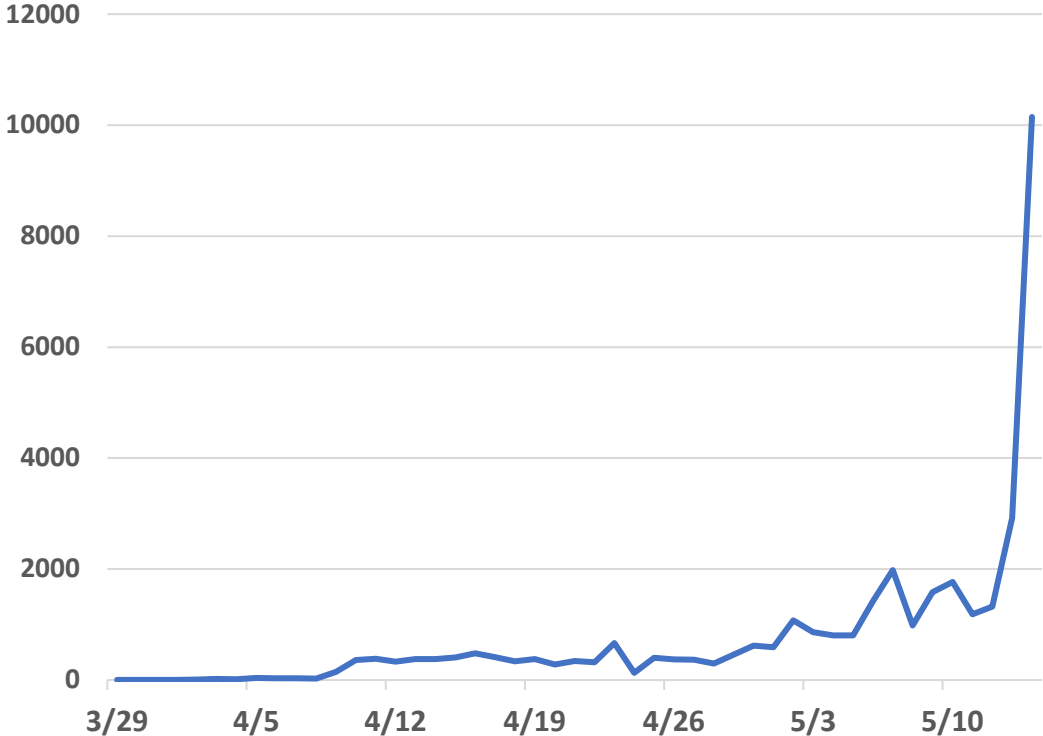

The pace of return – 2024 elections data

2024 PRESIDENTIAL PRIMARY

DROP BOXES DAILY COLLECTION DATA