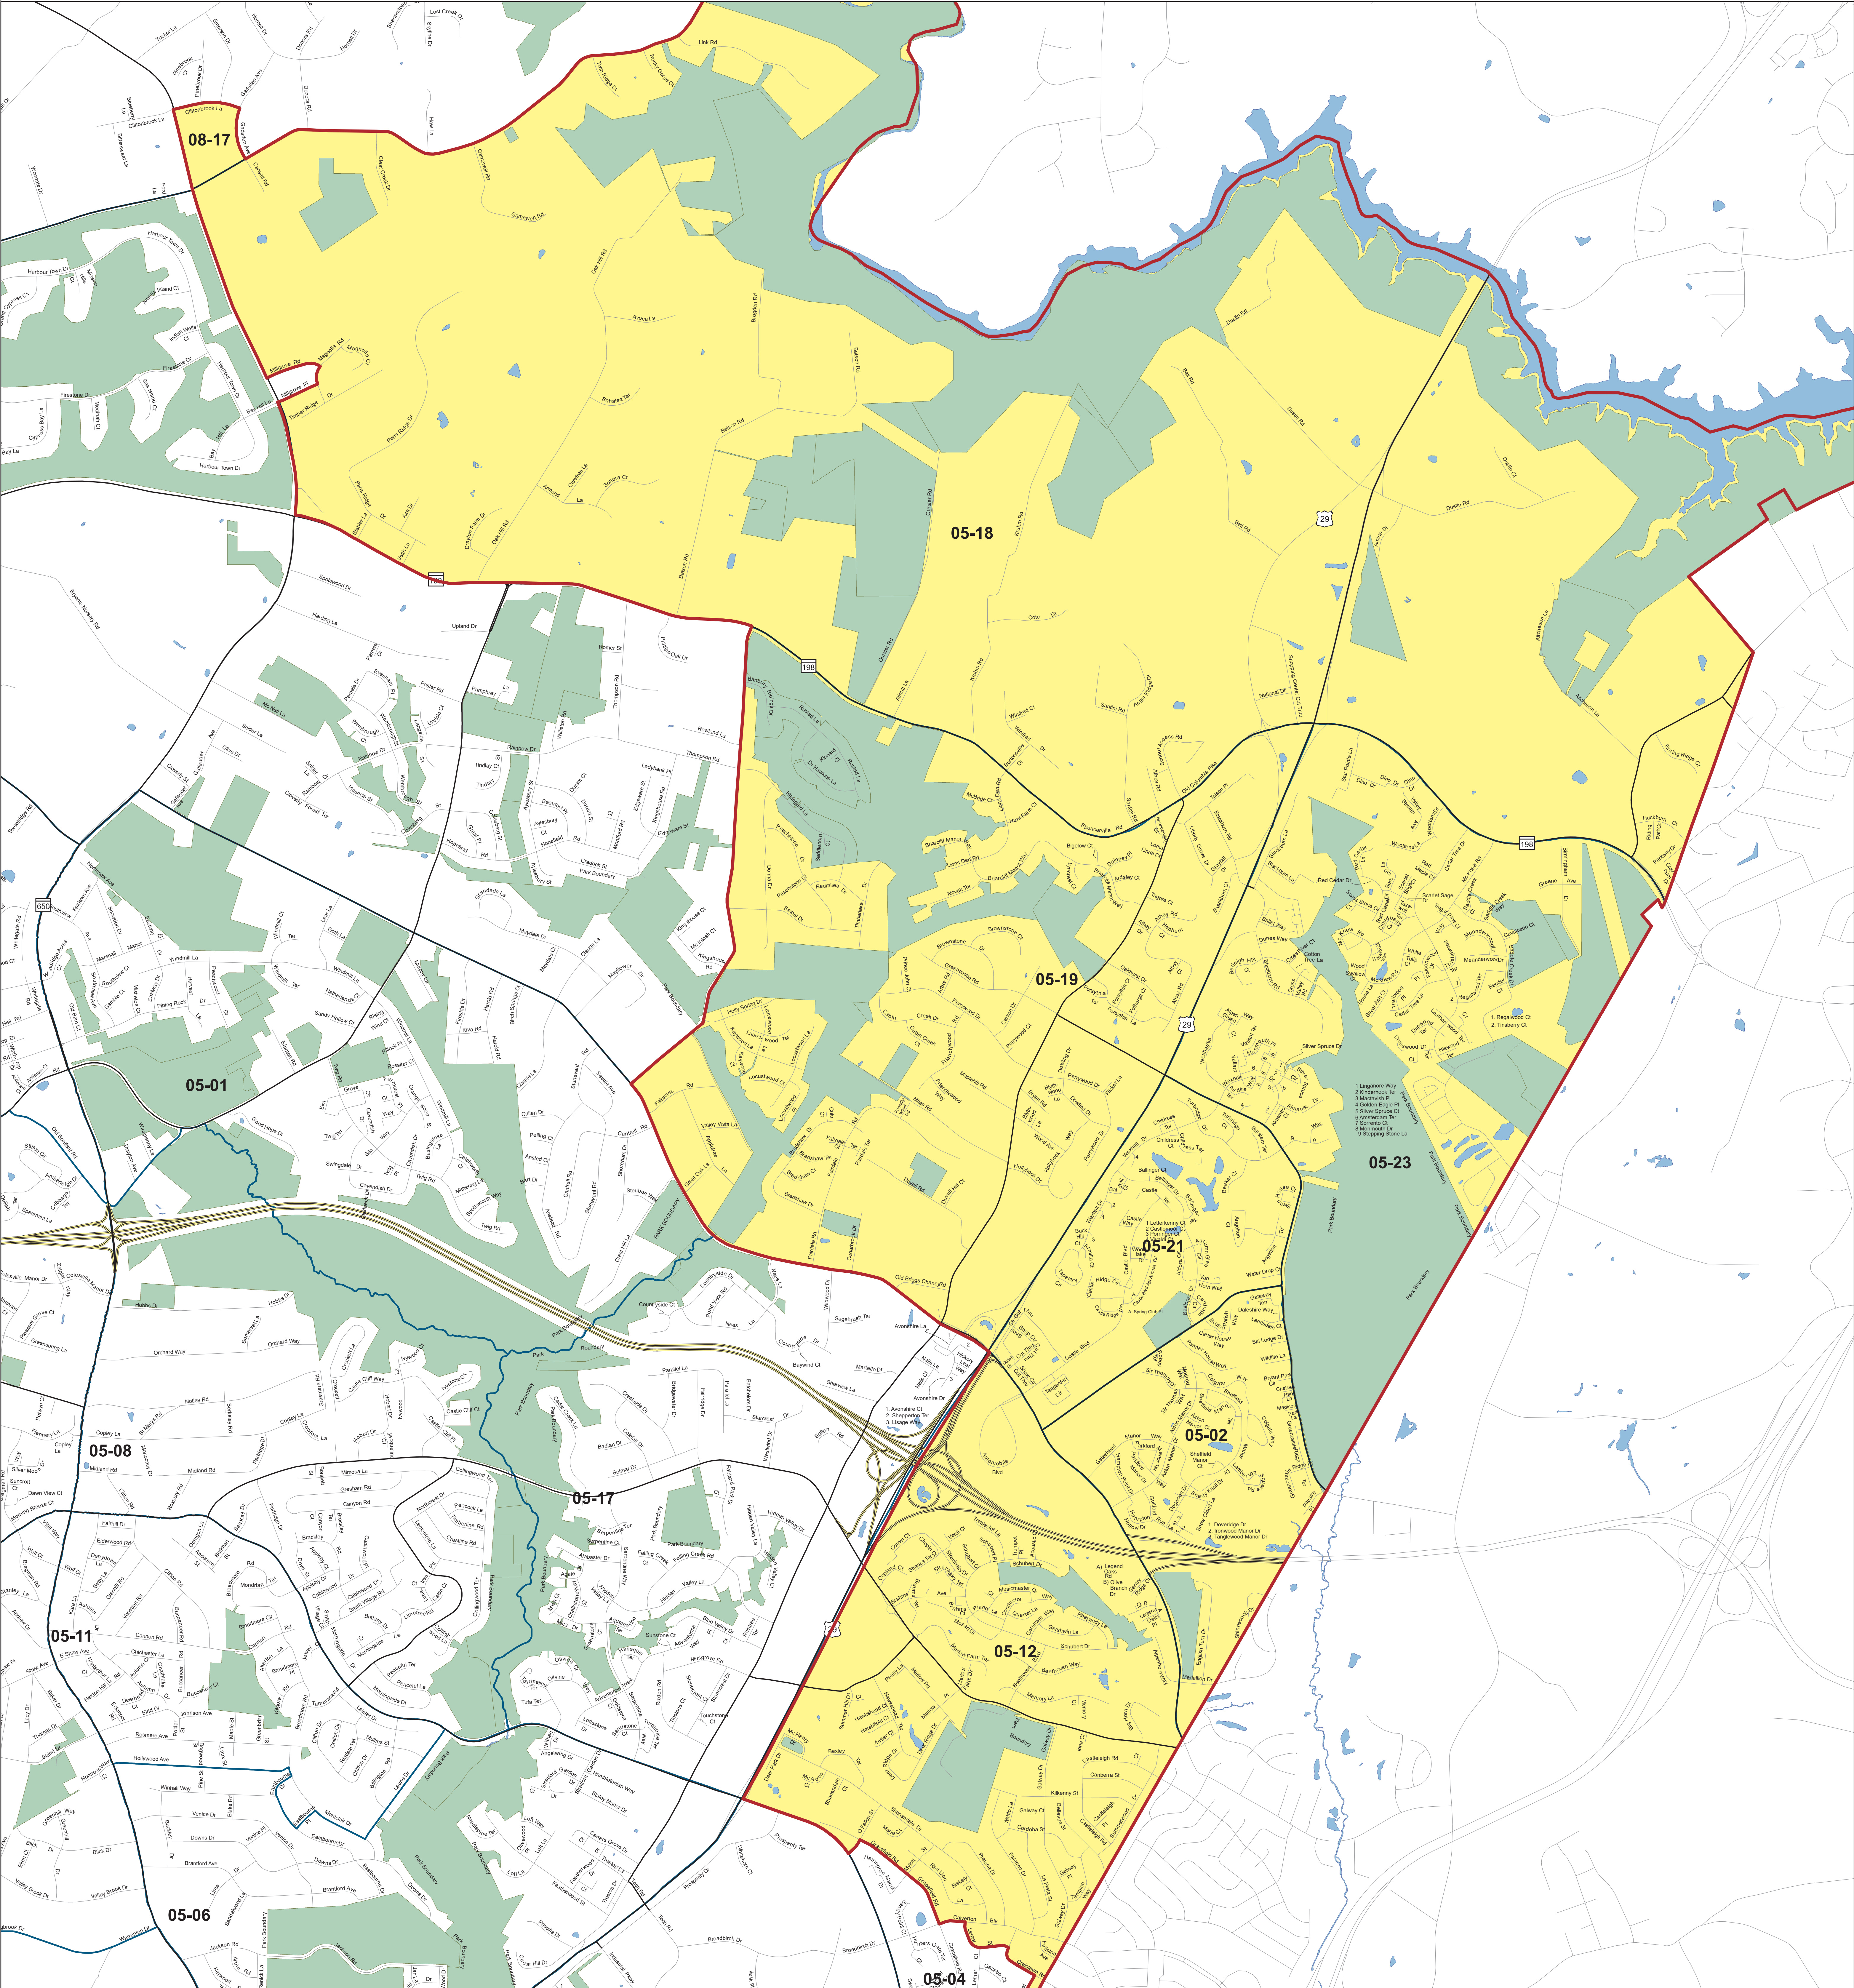

Maryland 2022 Congressional District 4 Montgomery County

Boundary Precincts 99-99 Precinct No

Montgomery County Board of Elections