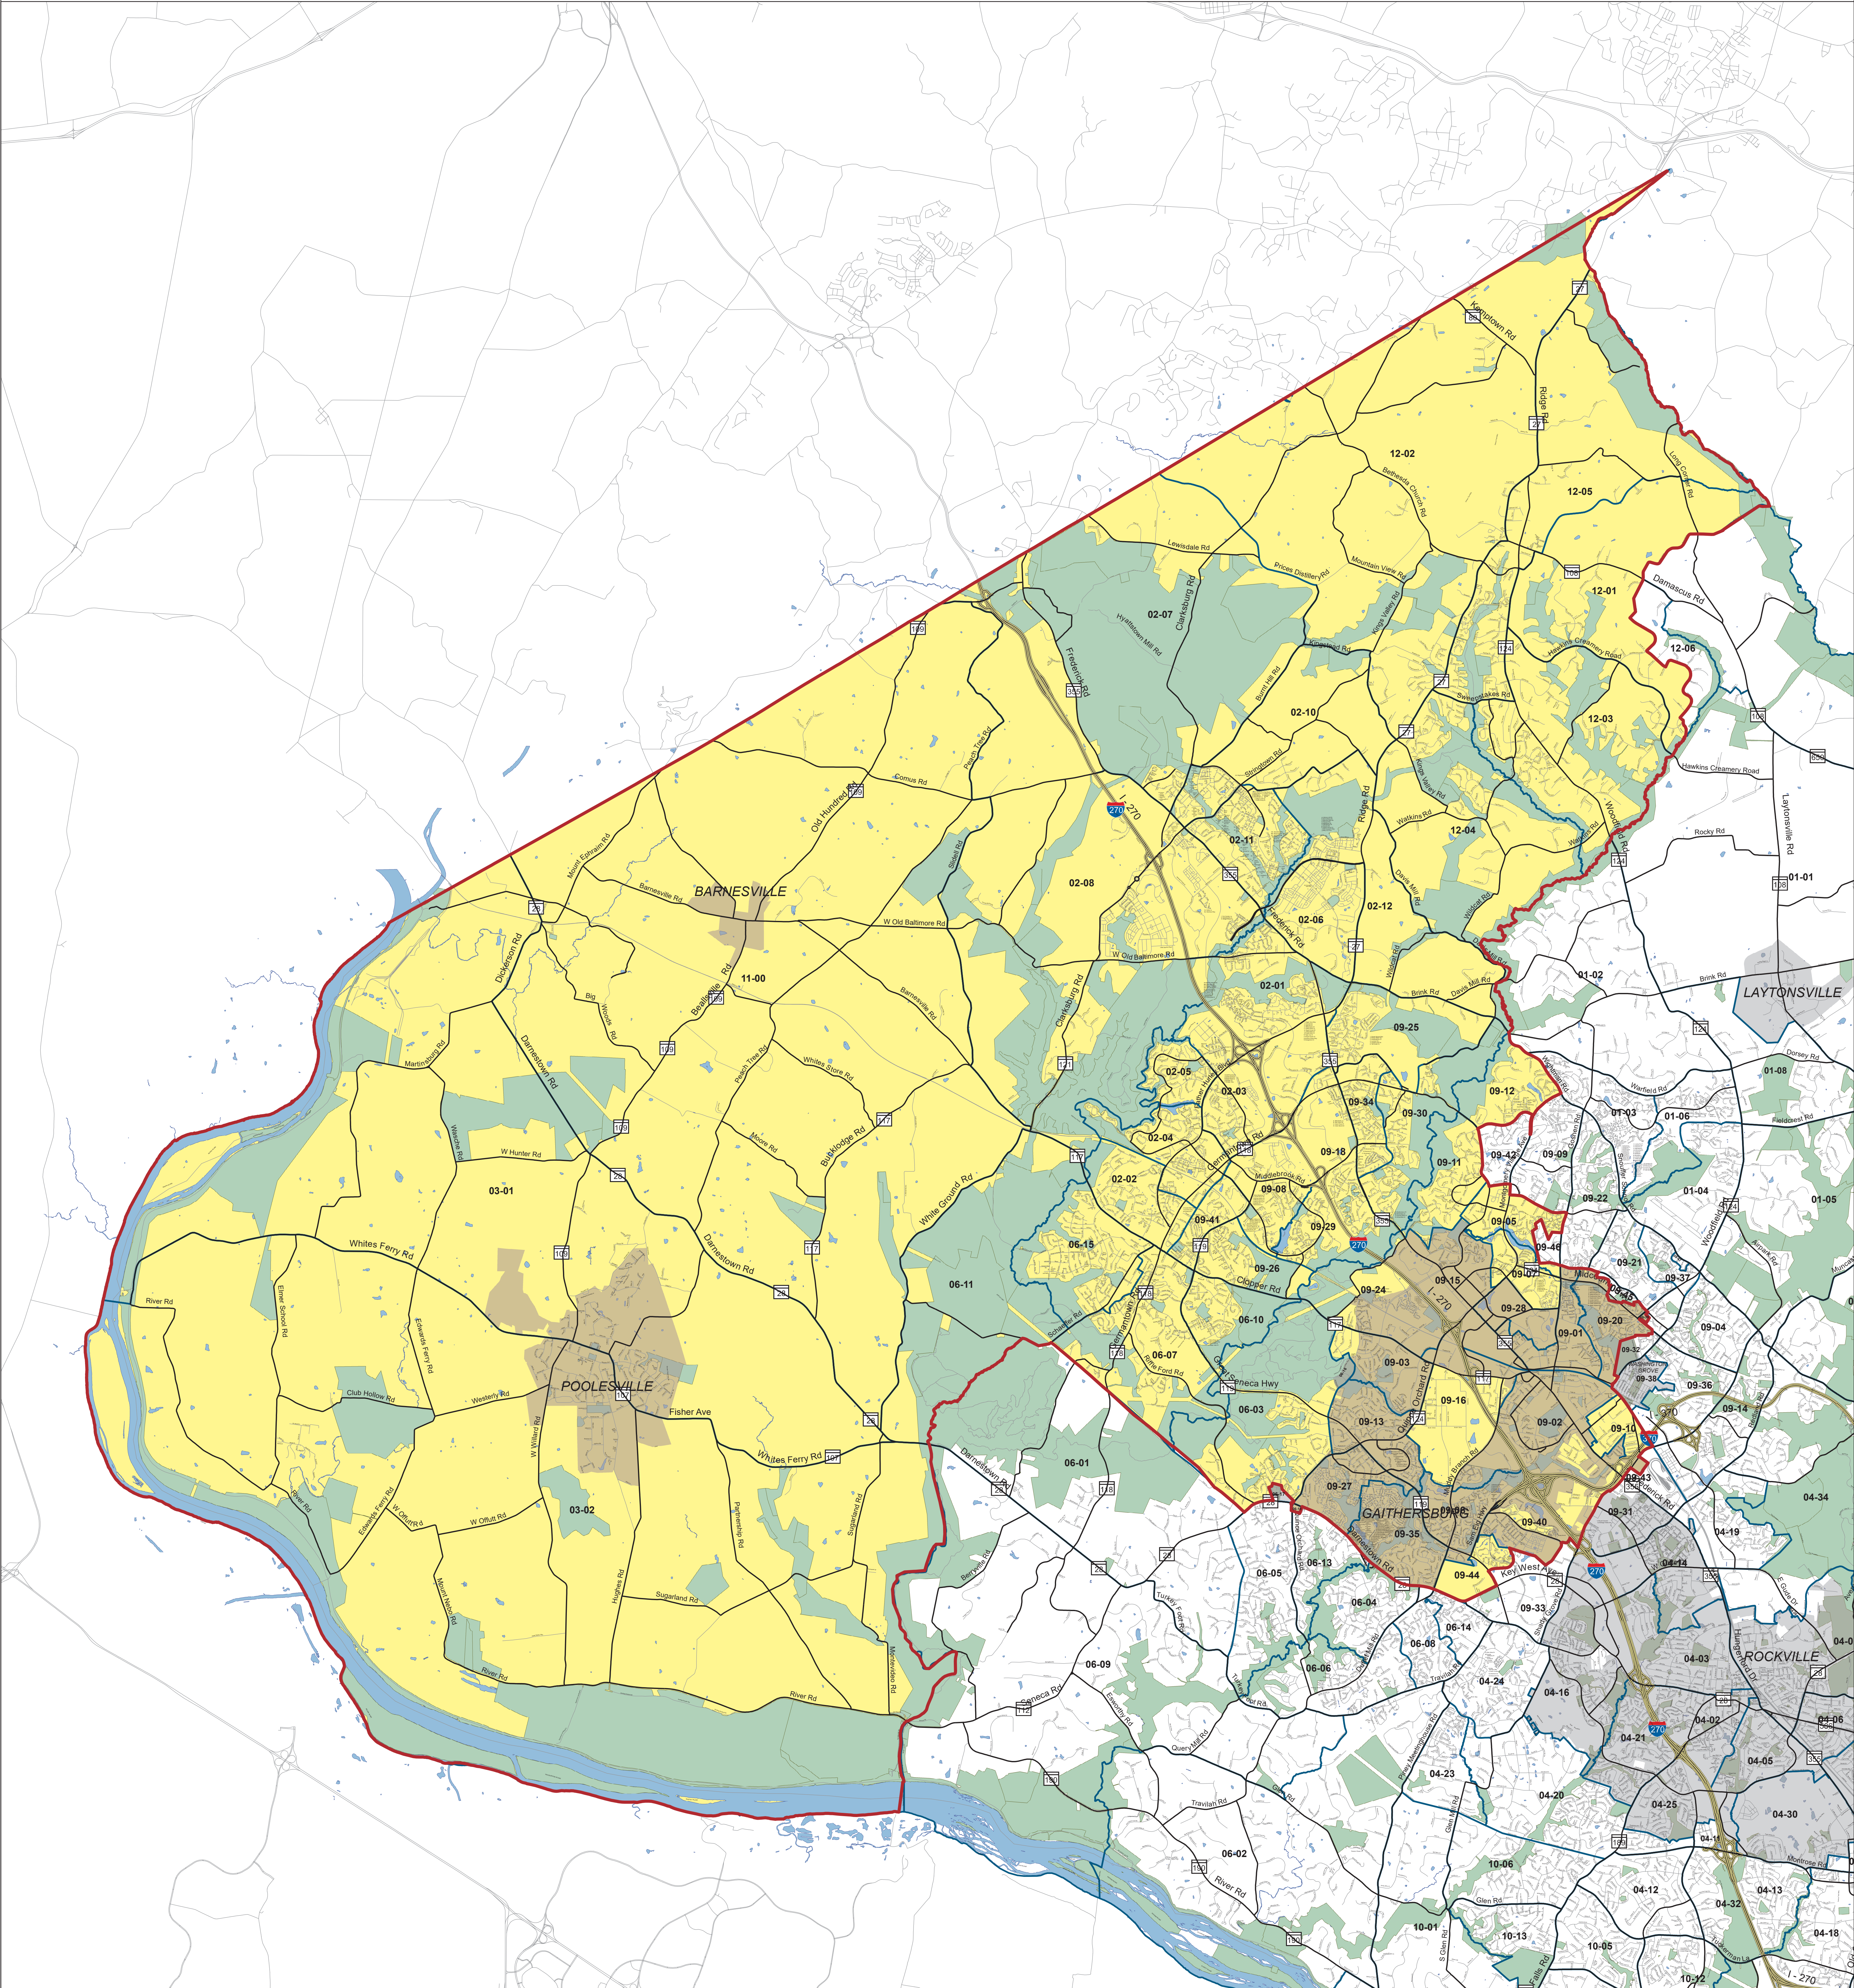

# Maryland 2022 Congressional District 6 Montgomery County

Boundary

Precincts

Precinct  
No 99-99

Montgomery County  
Board of Elections