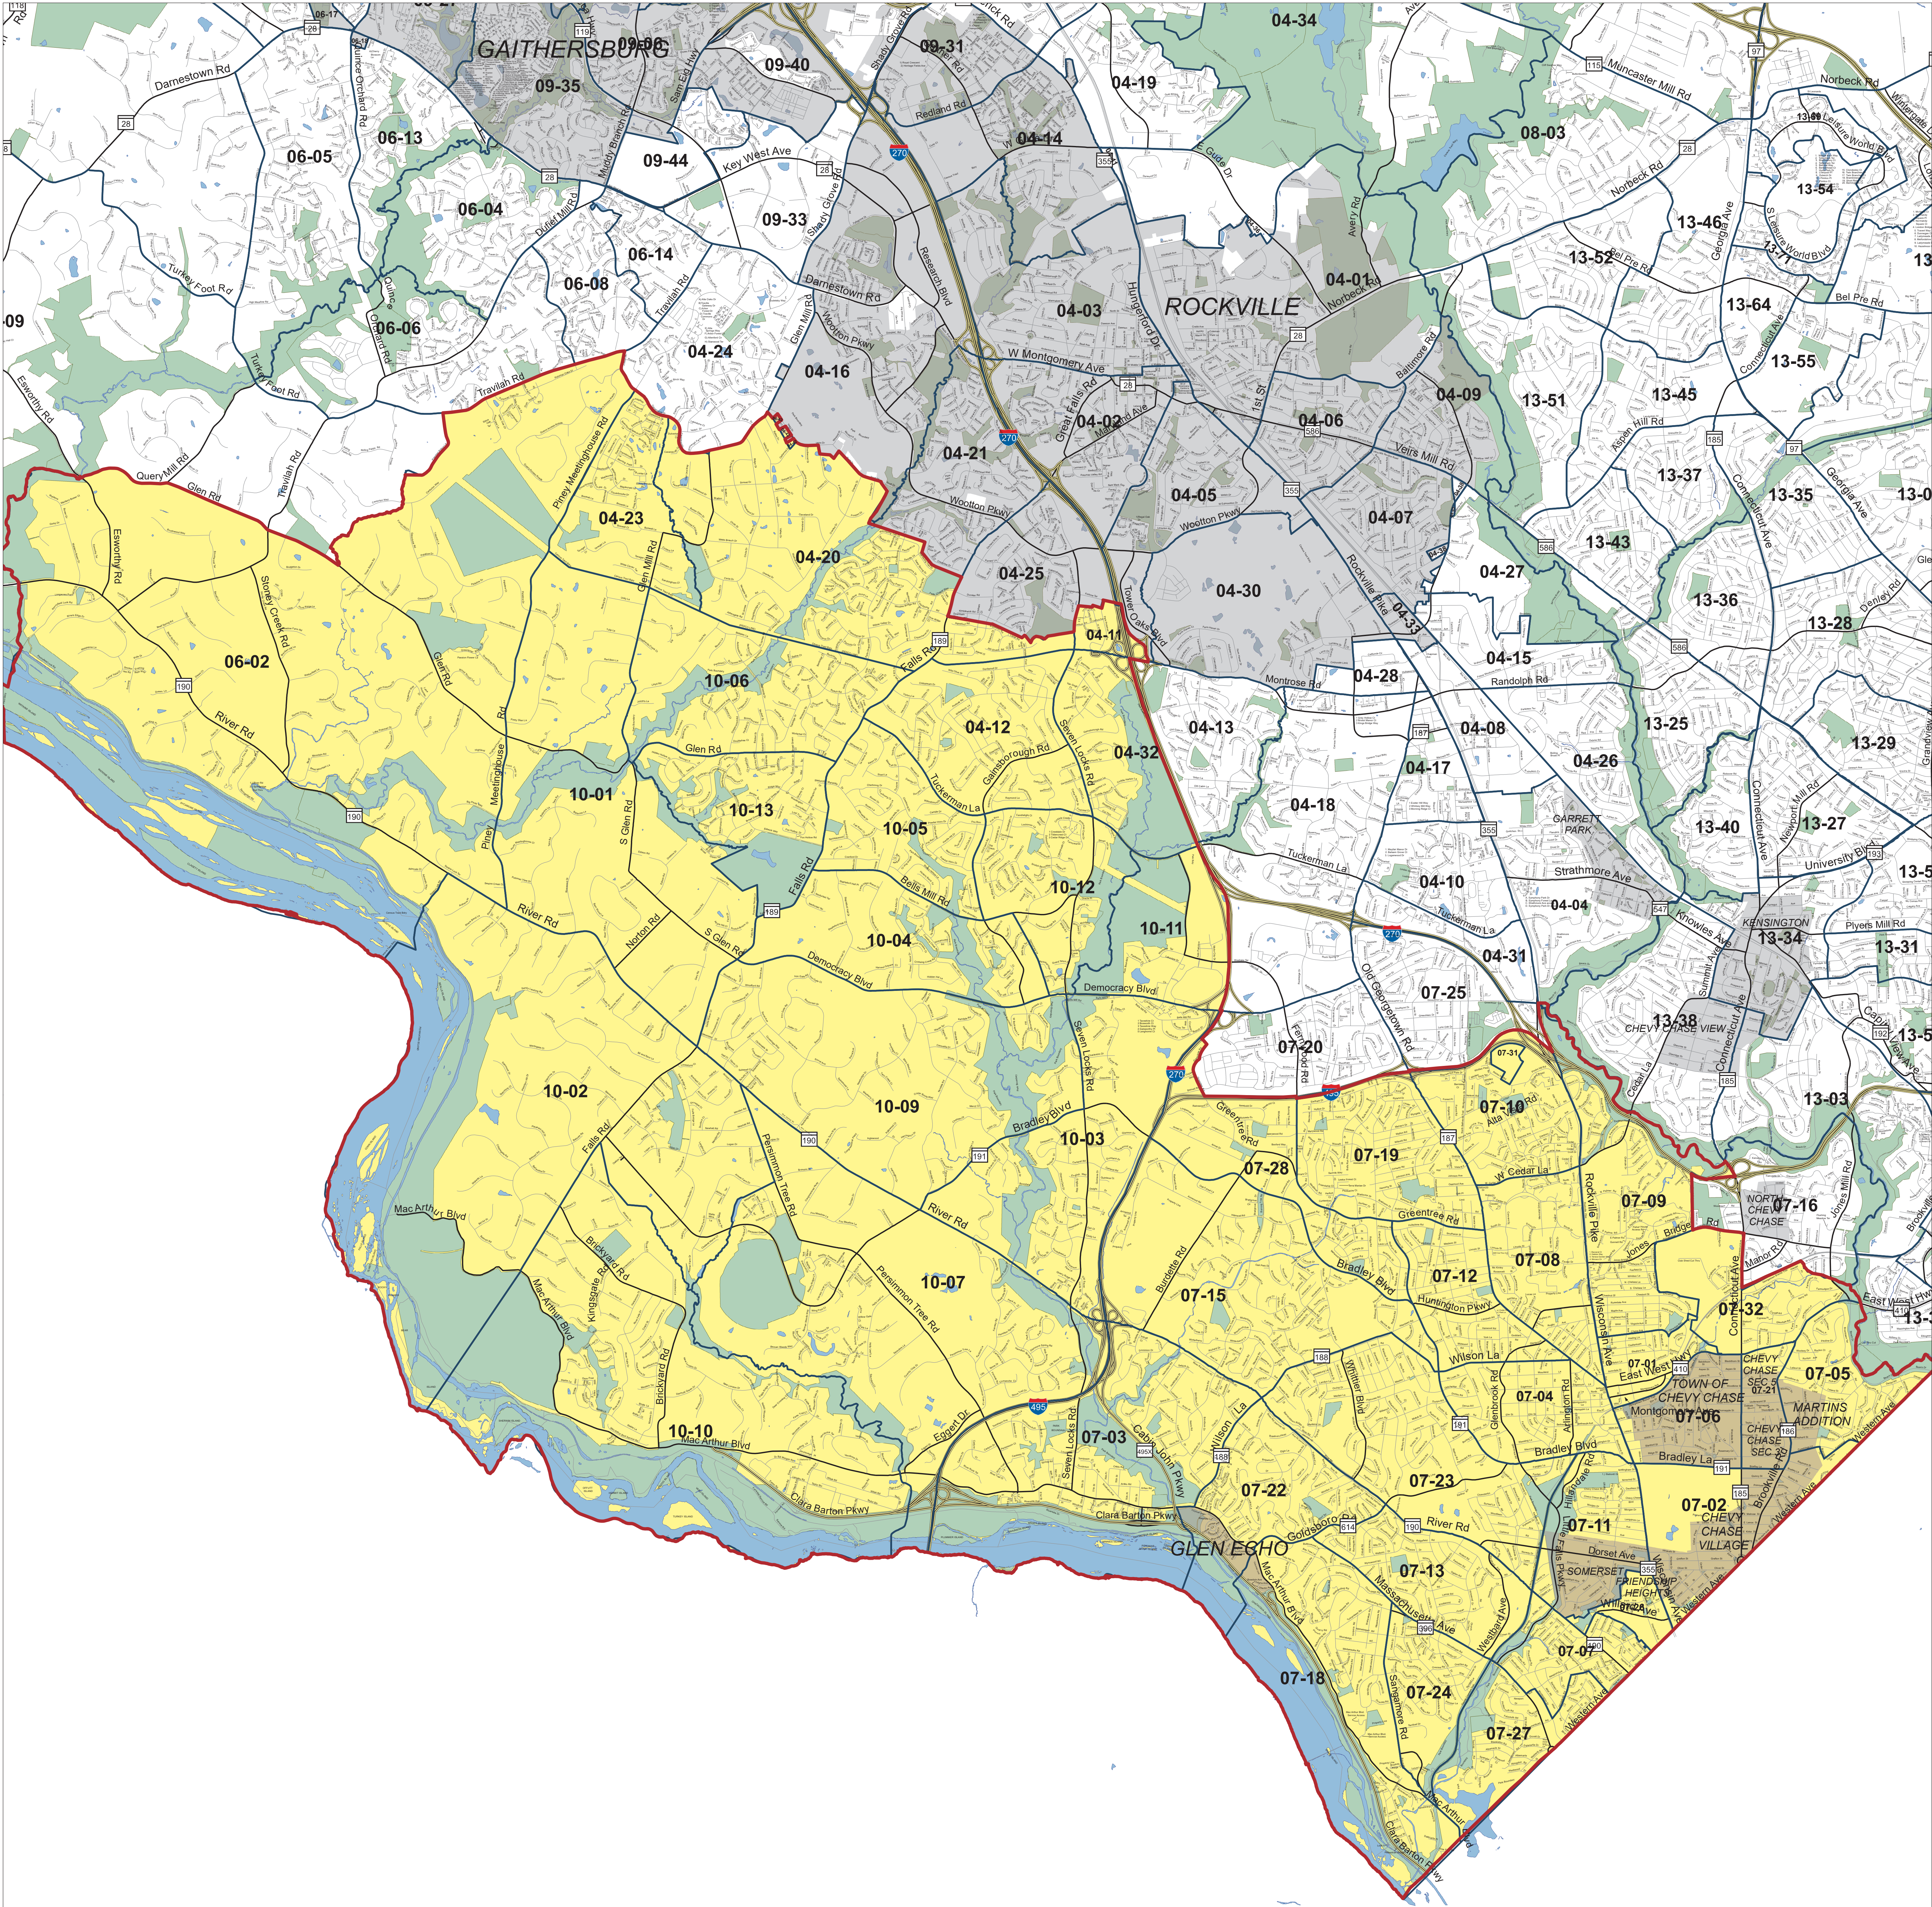

# Montgomery County 2021 Council District 1

Boundary Precincts Precinct No