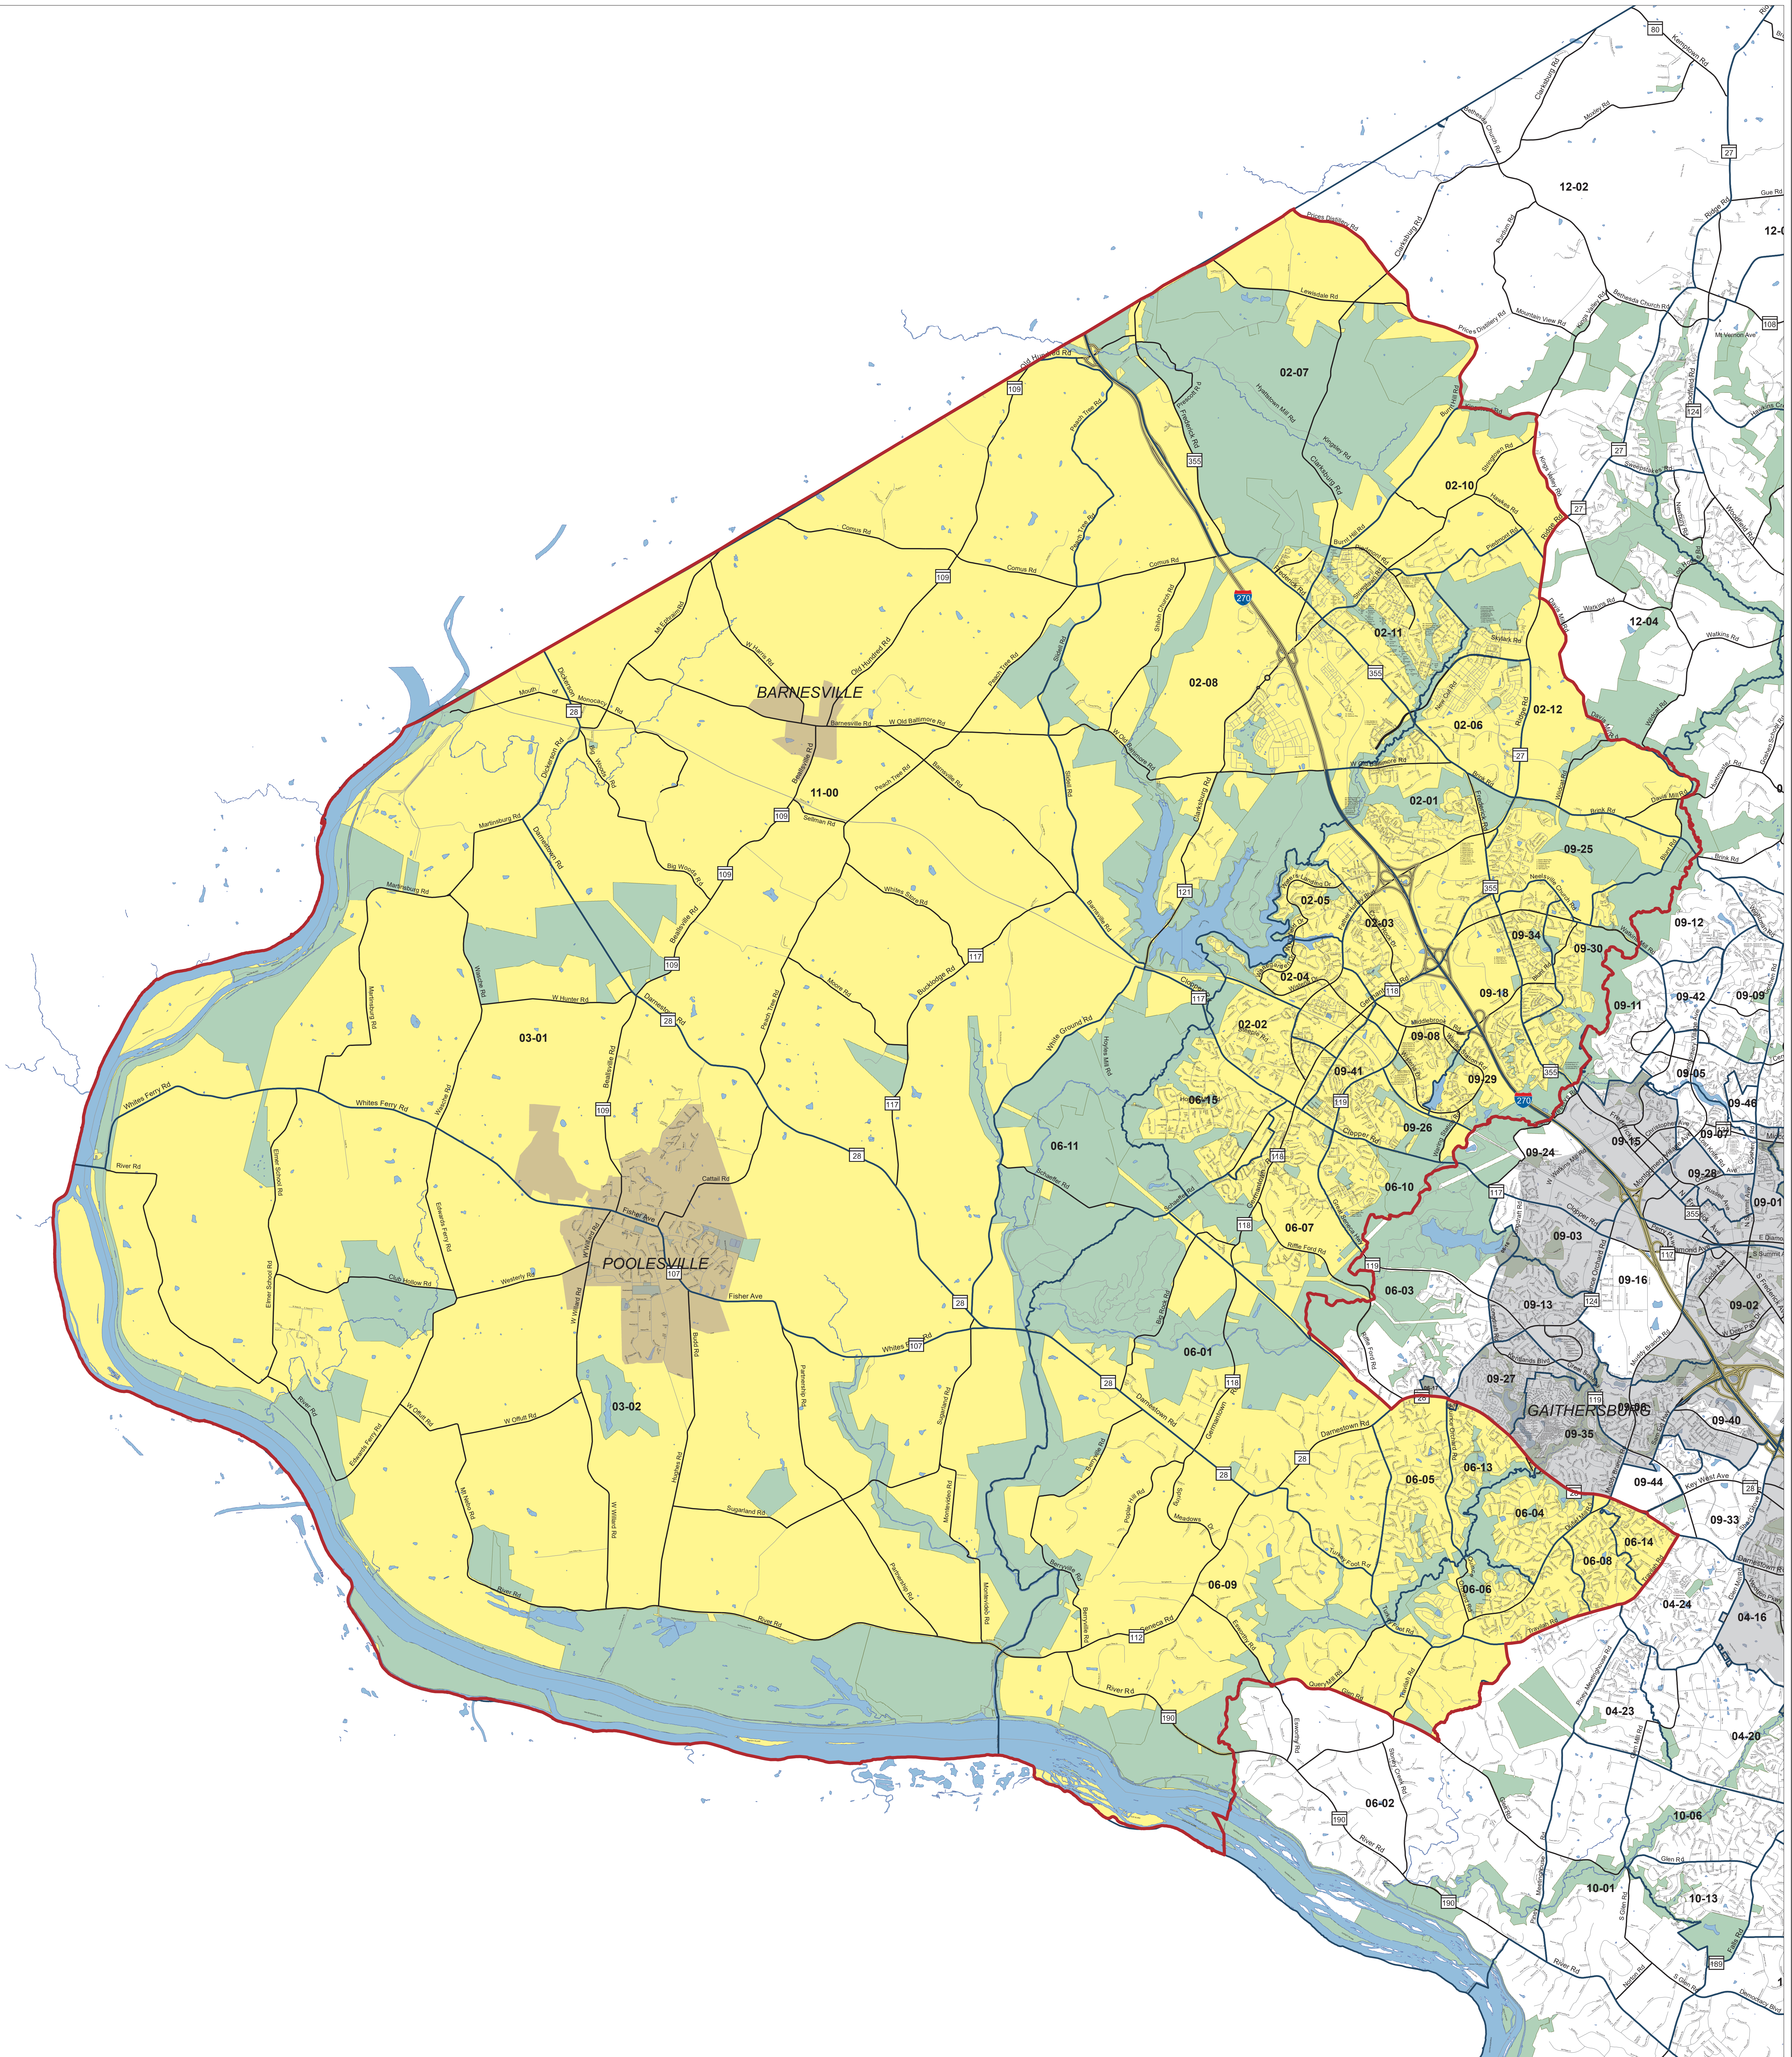

Montgomery County 2021 Council District 2

Boundary Precincts 99-99 Precinct No

Montgomery County Board of Elections