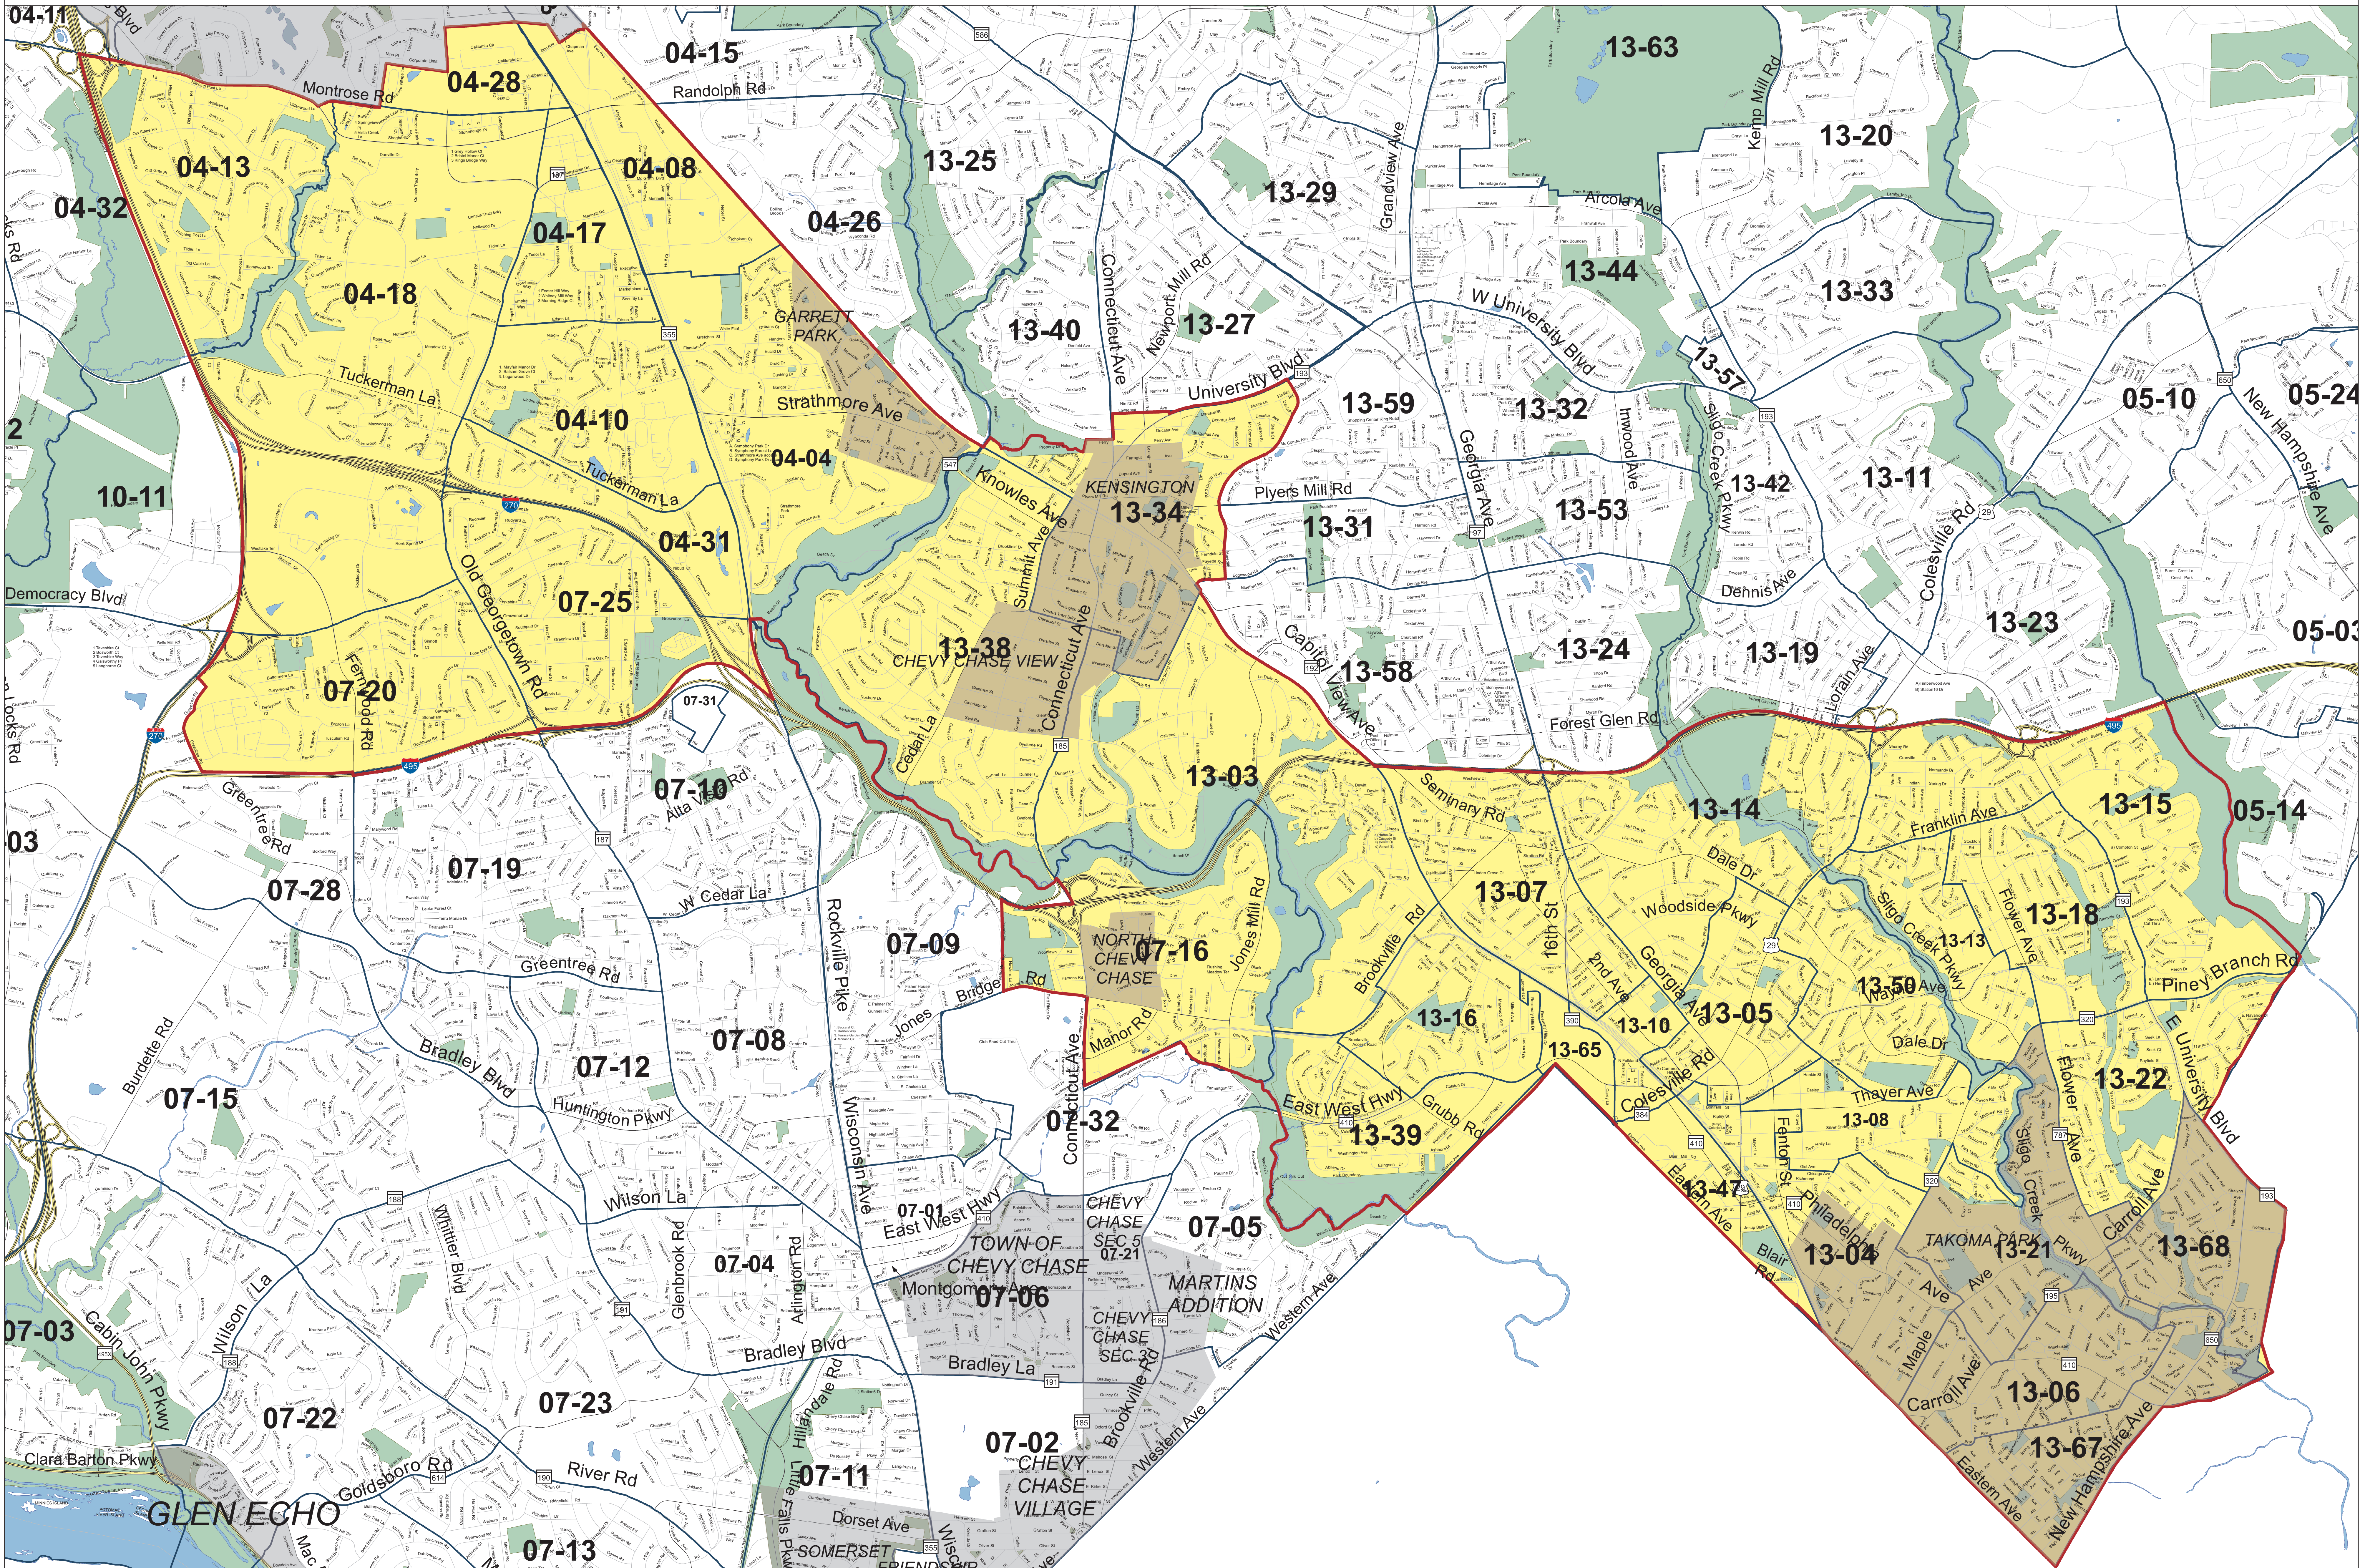

Montgomery County 2021 Council District 4

Boundary Precincts 99-99 Precinct No