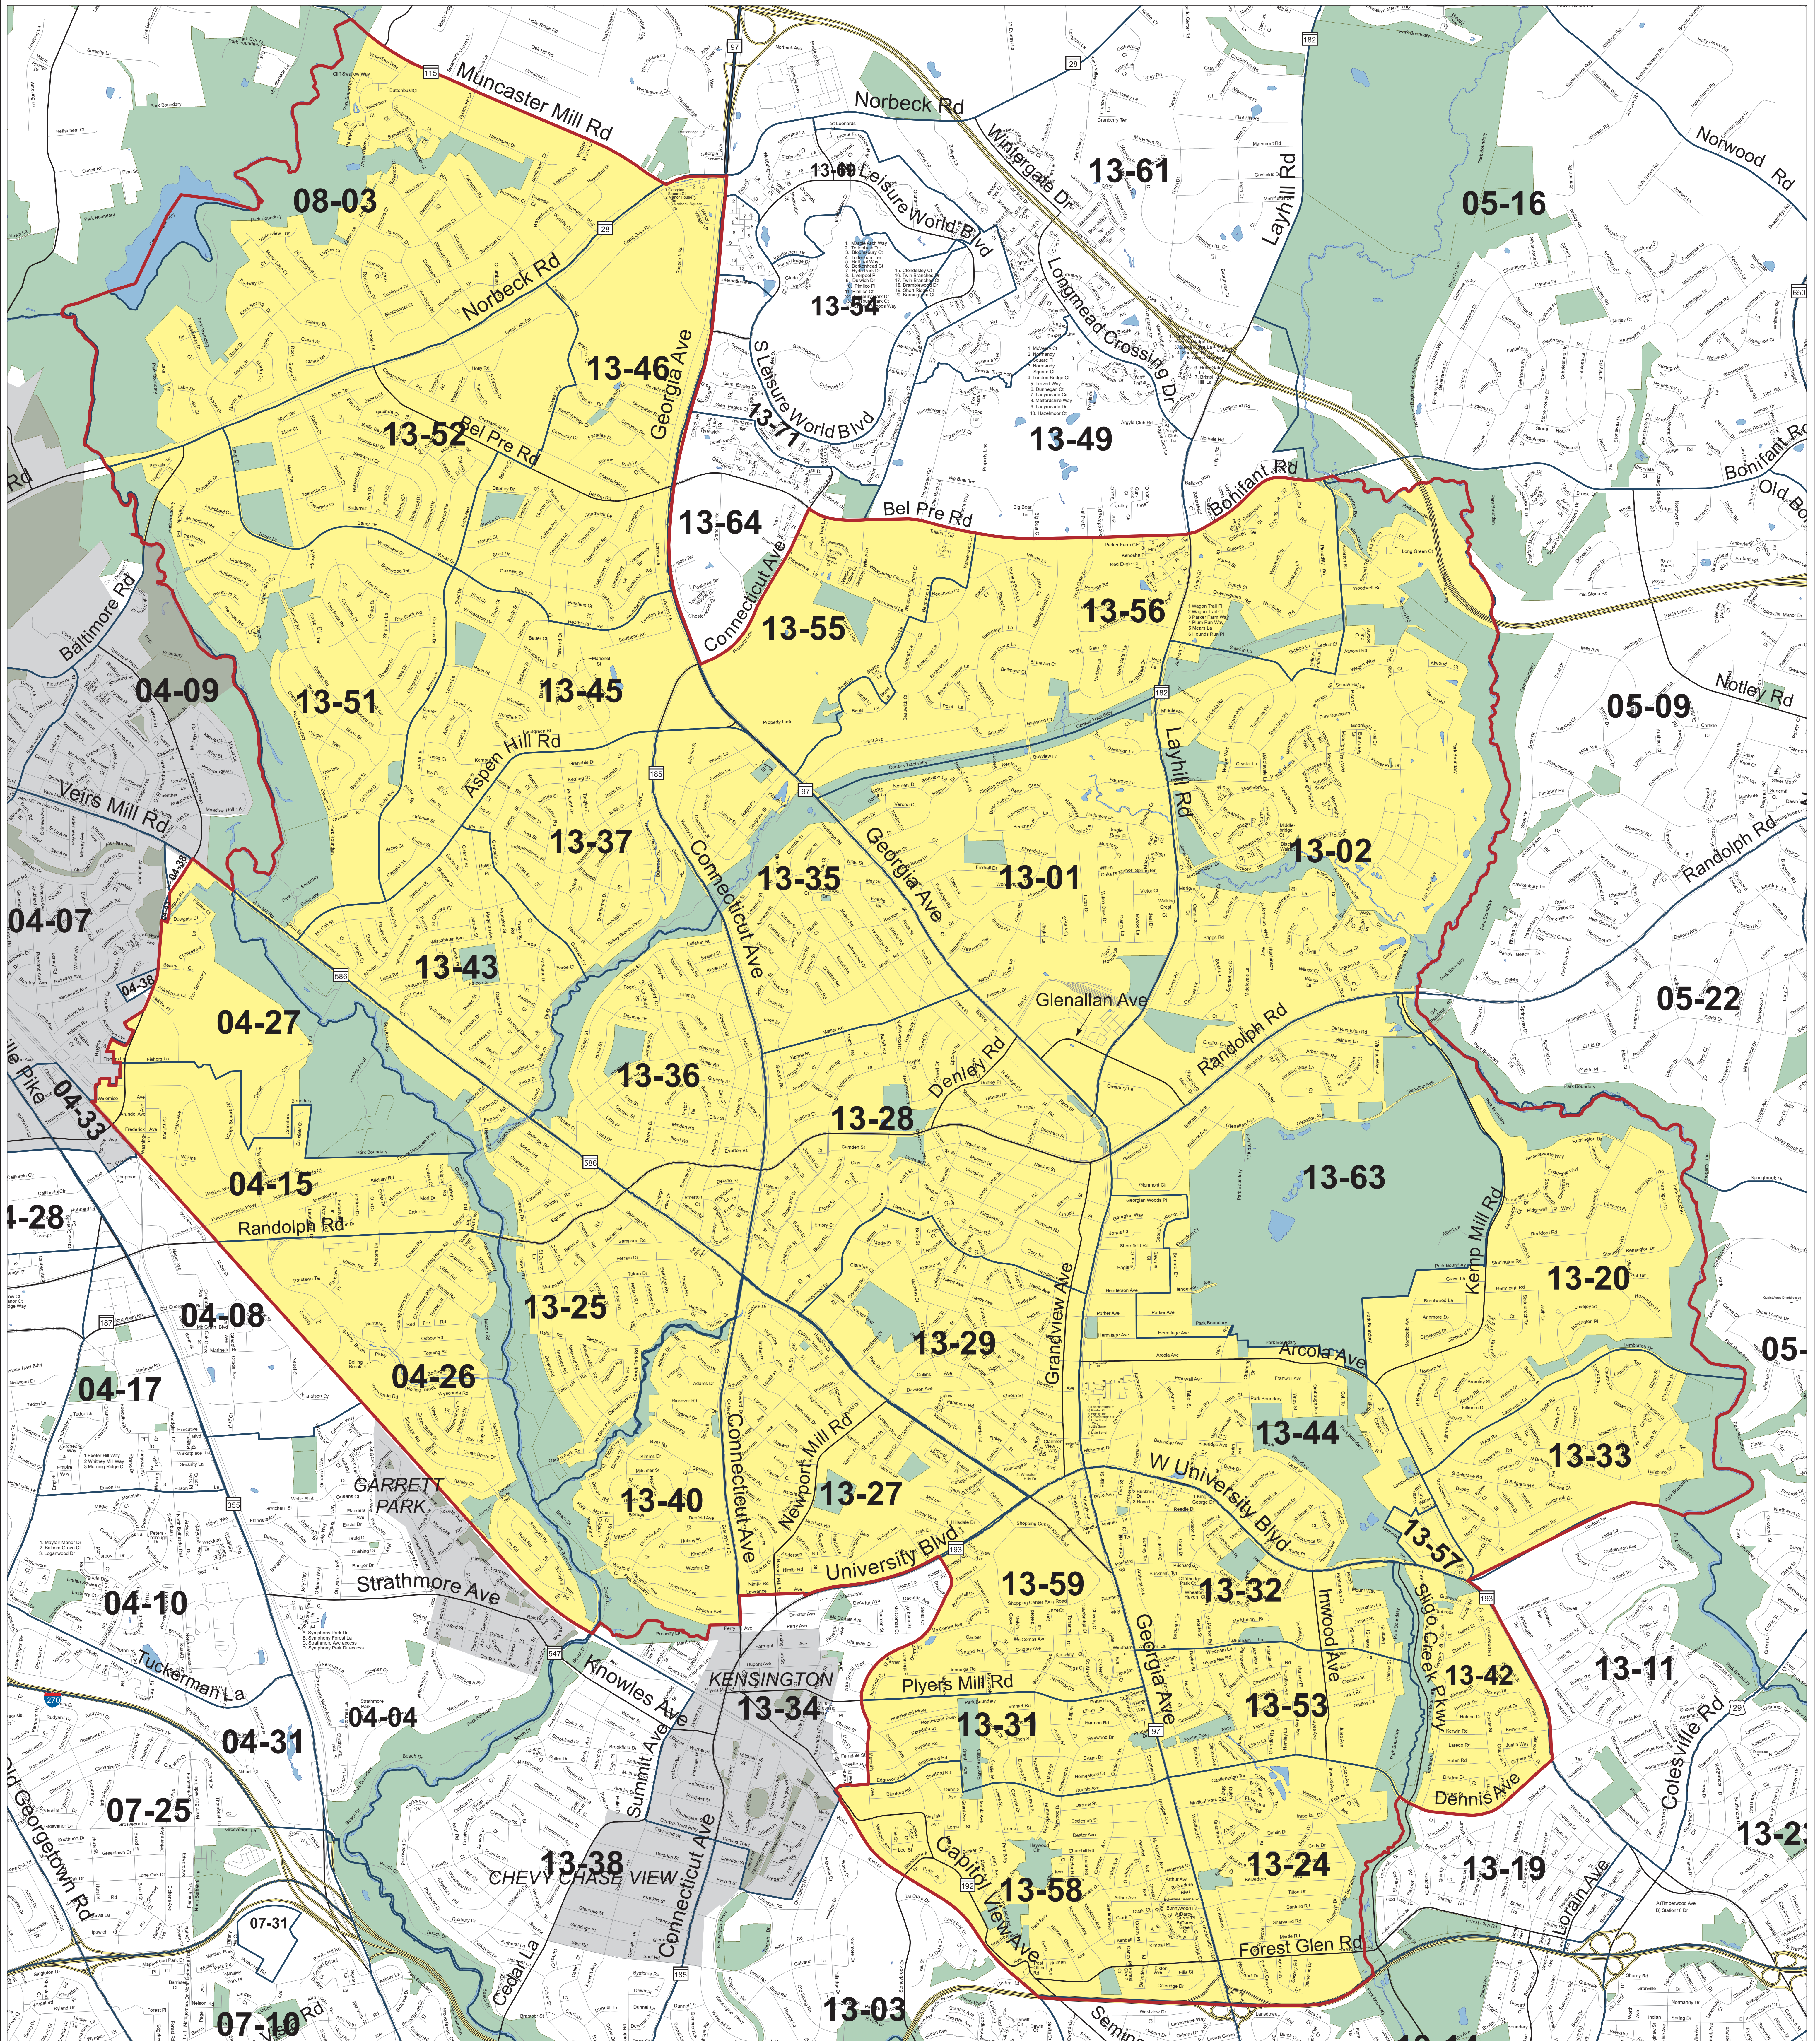

# Montgomery County 2021 Council District 6

Boundary Precincts Precinct No 99-99