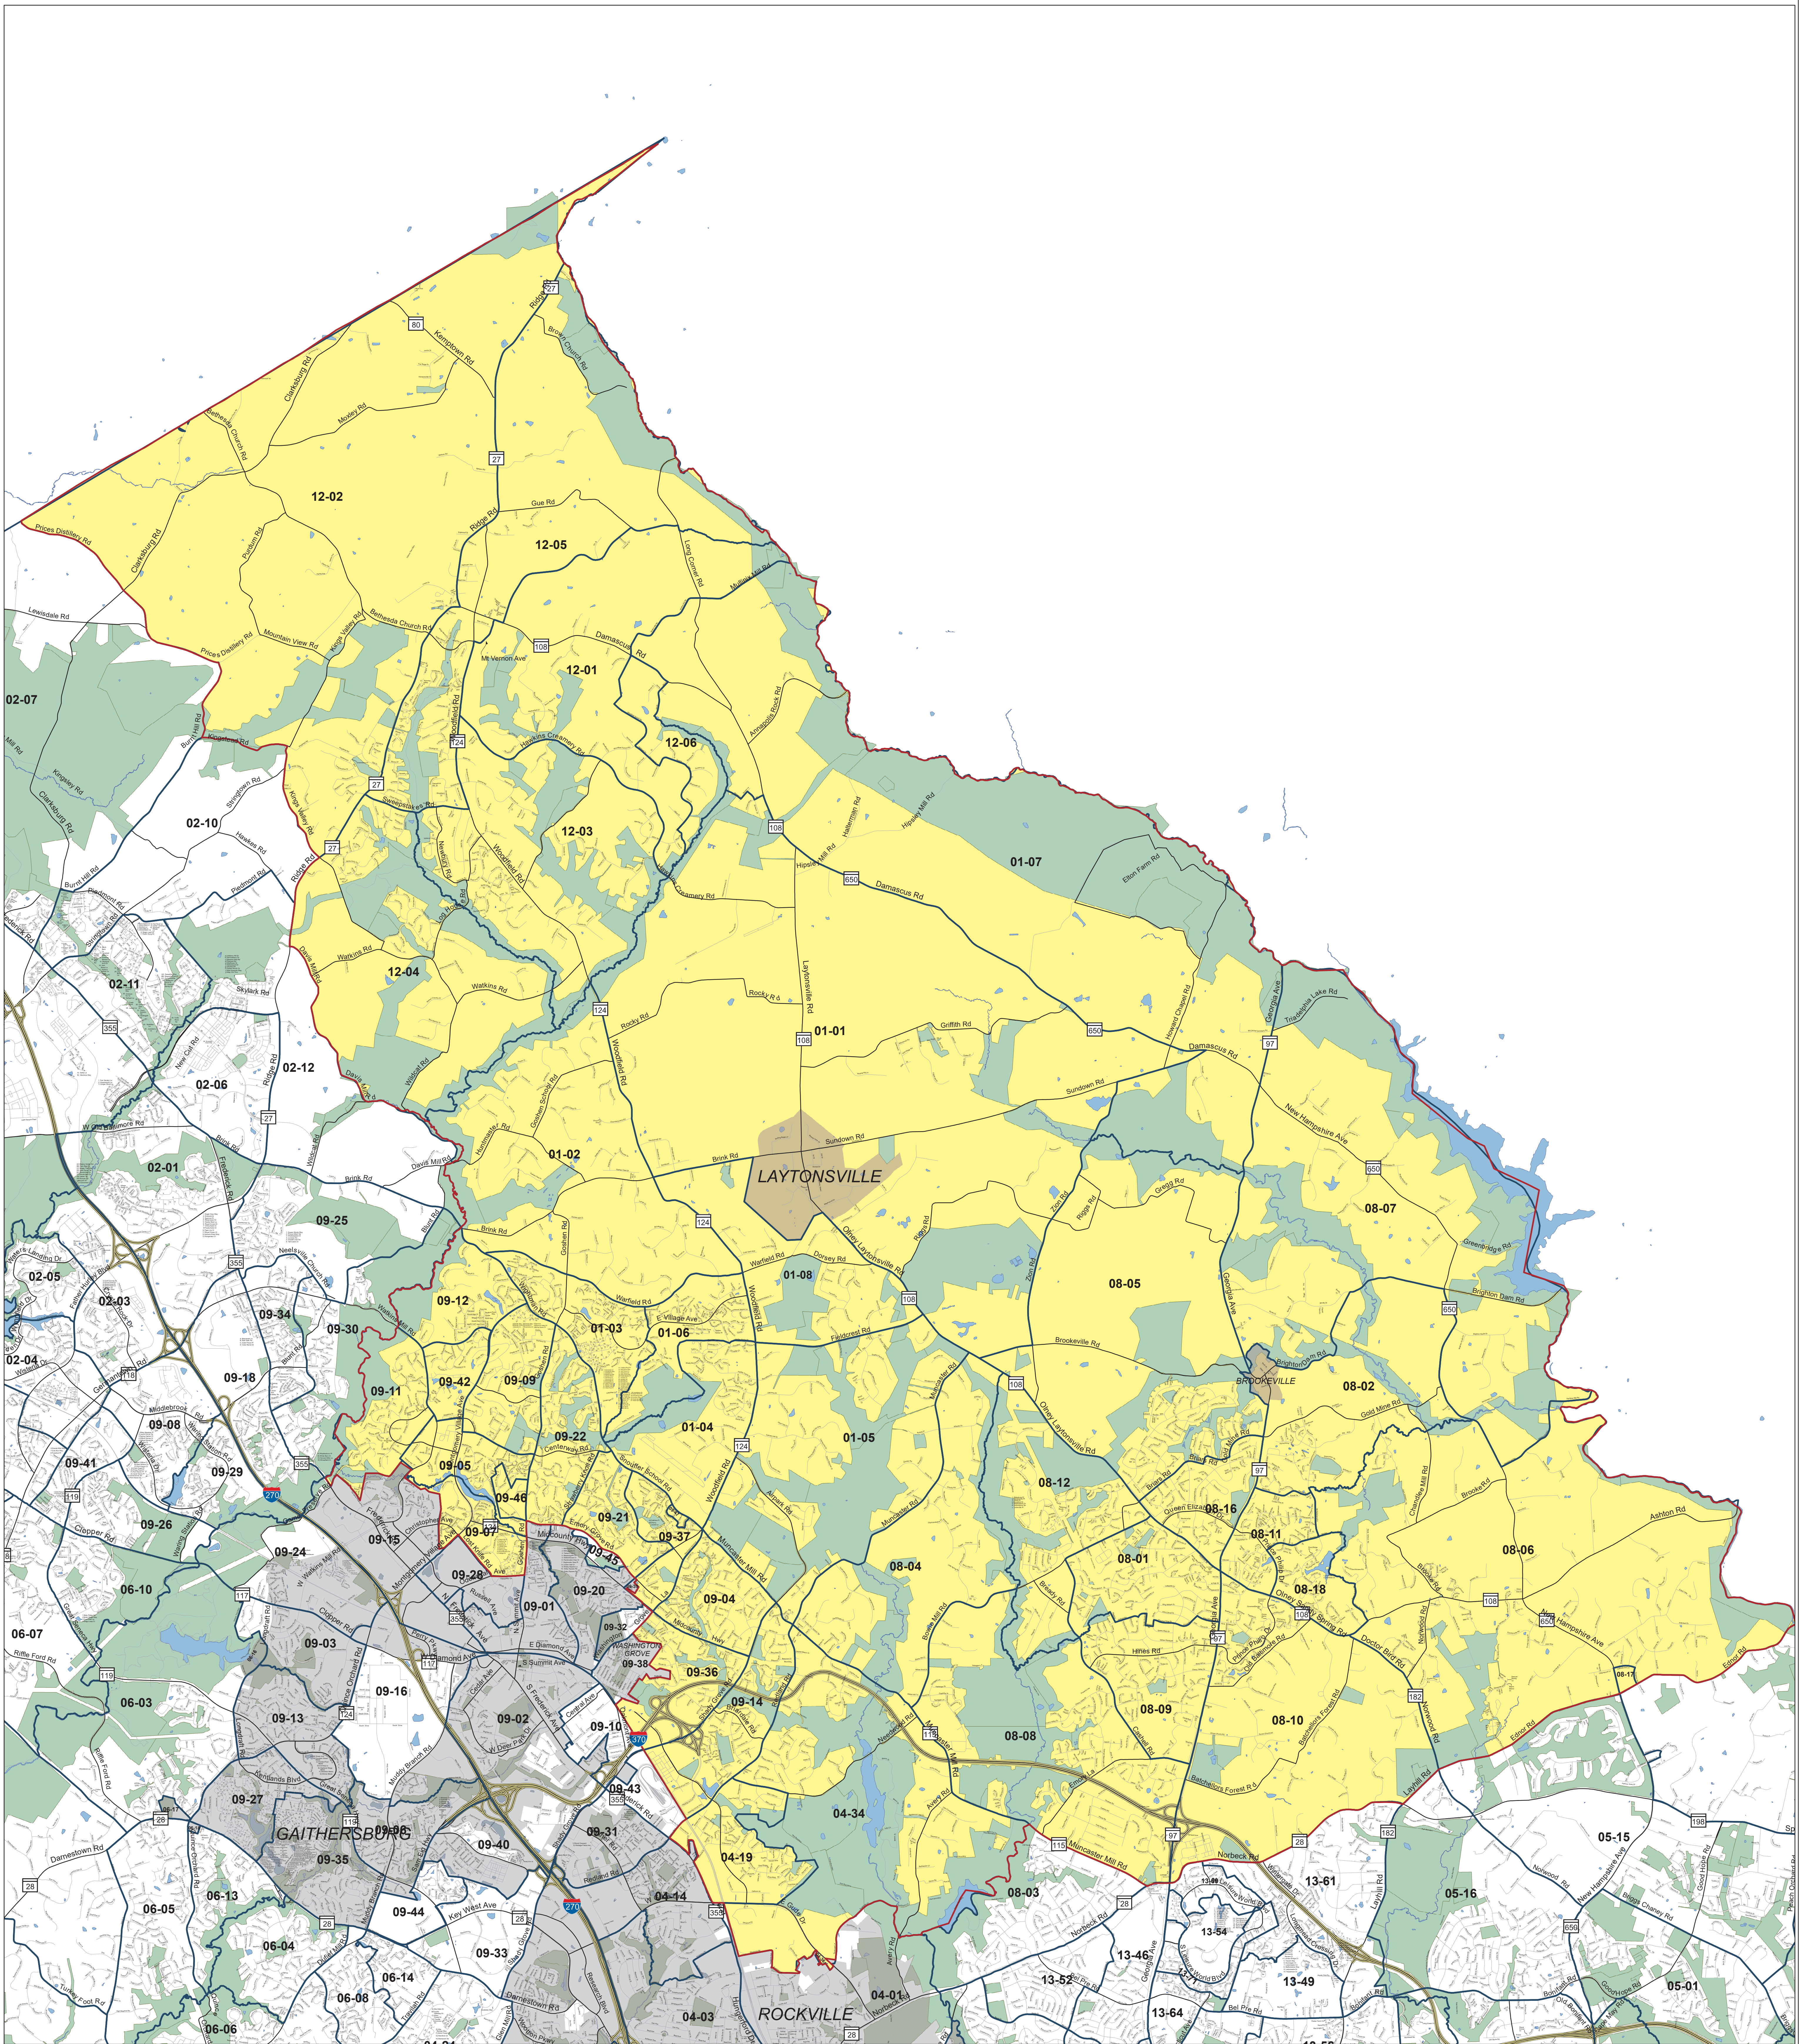

# Maryland 2022 Council District 7 Montgomery County

Boundary

Precincts

99-99

Precinct No

Montgomery County Board of Elections