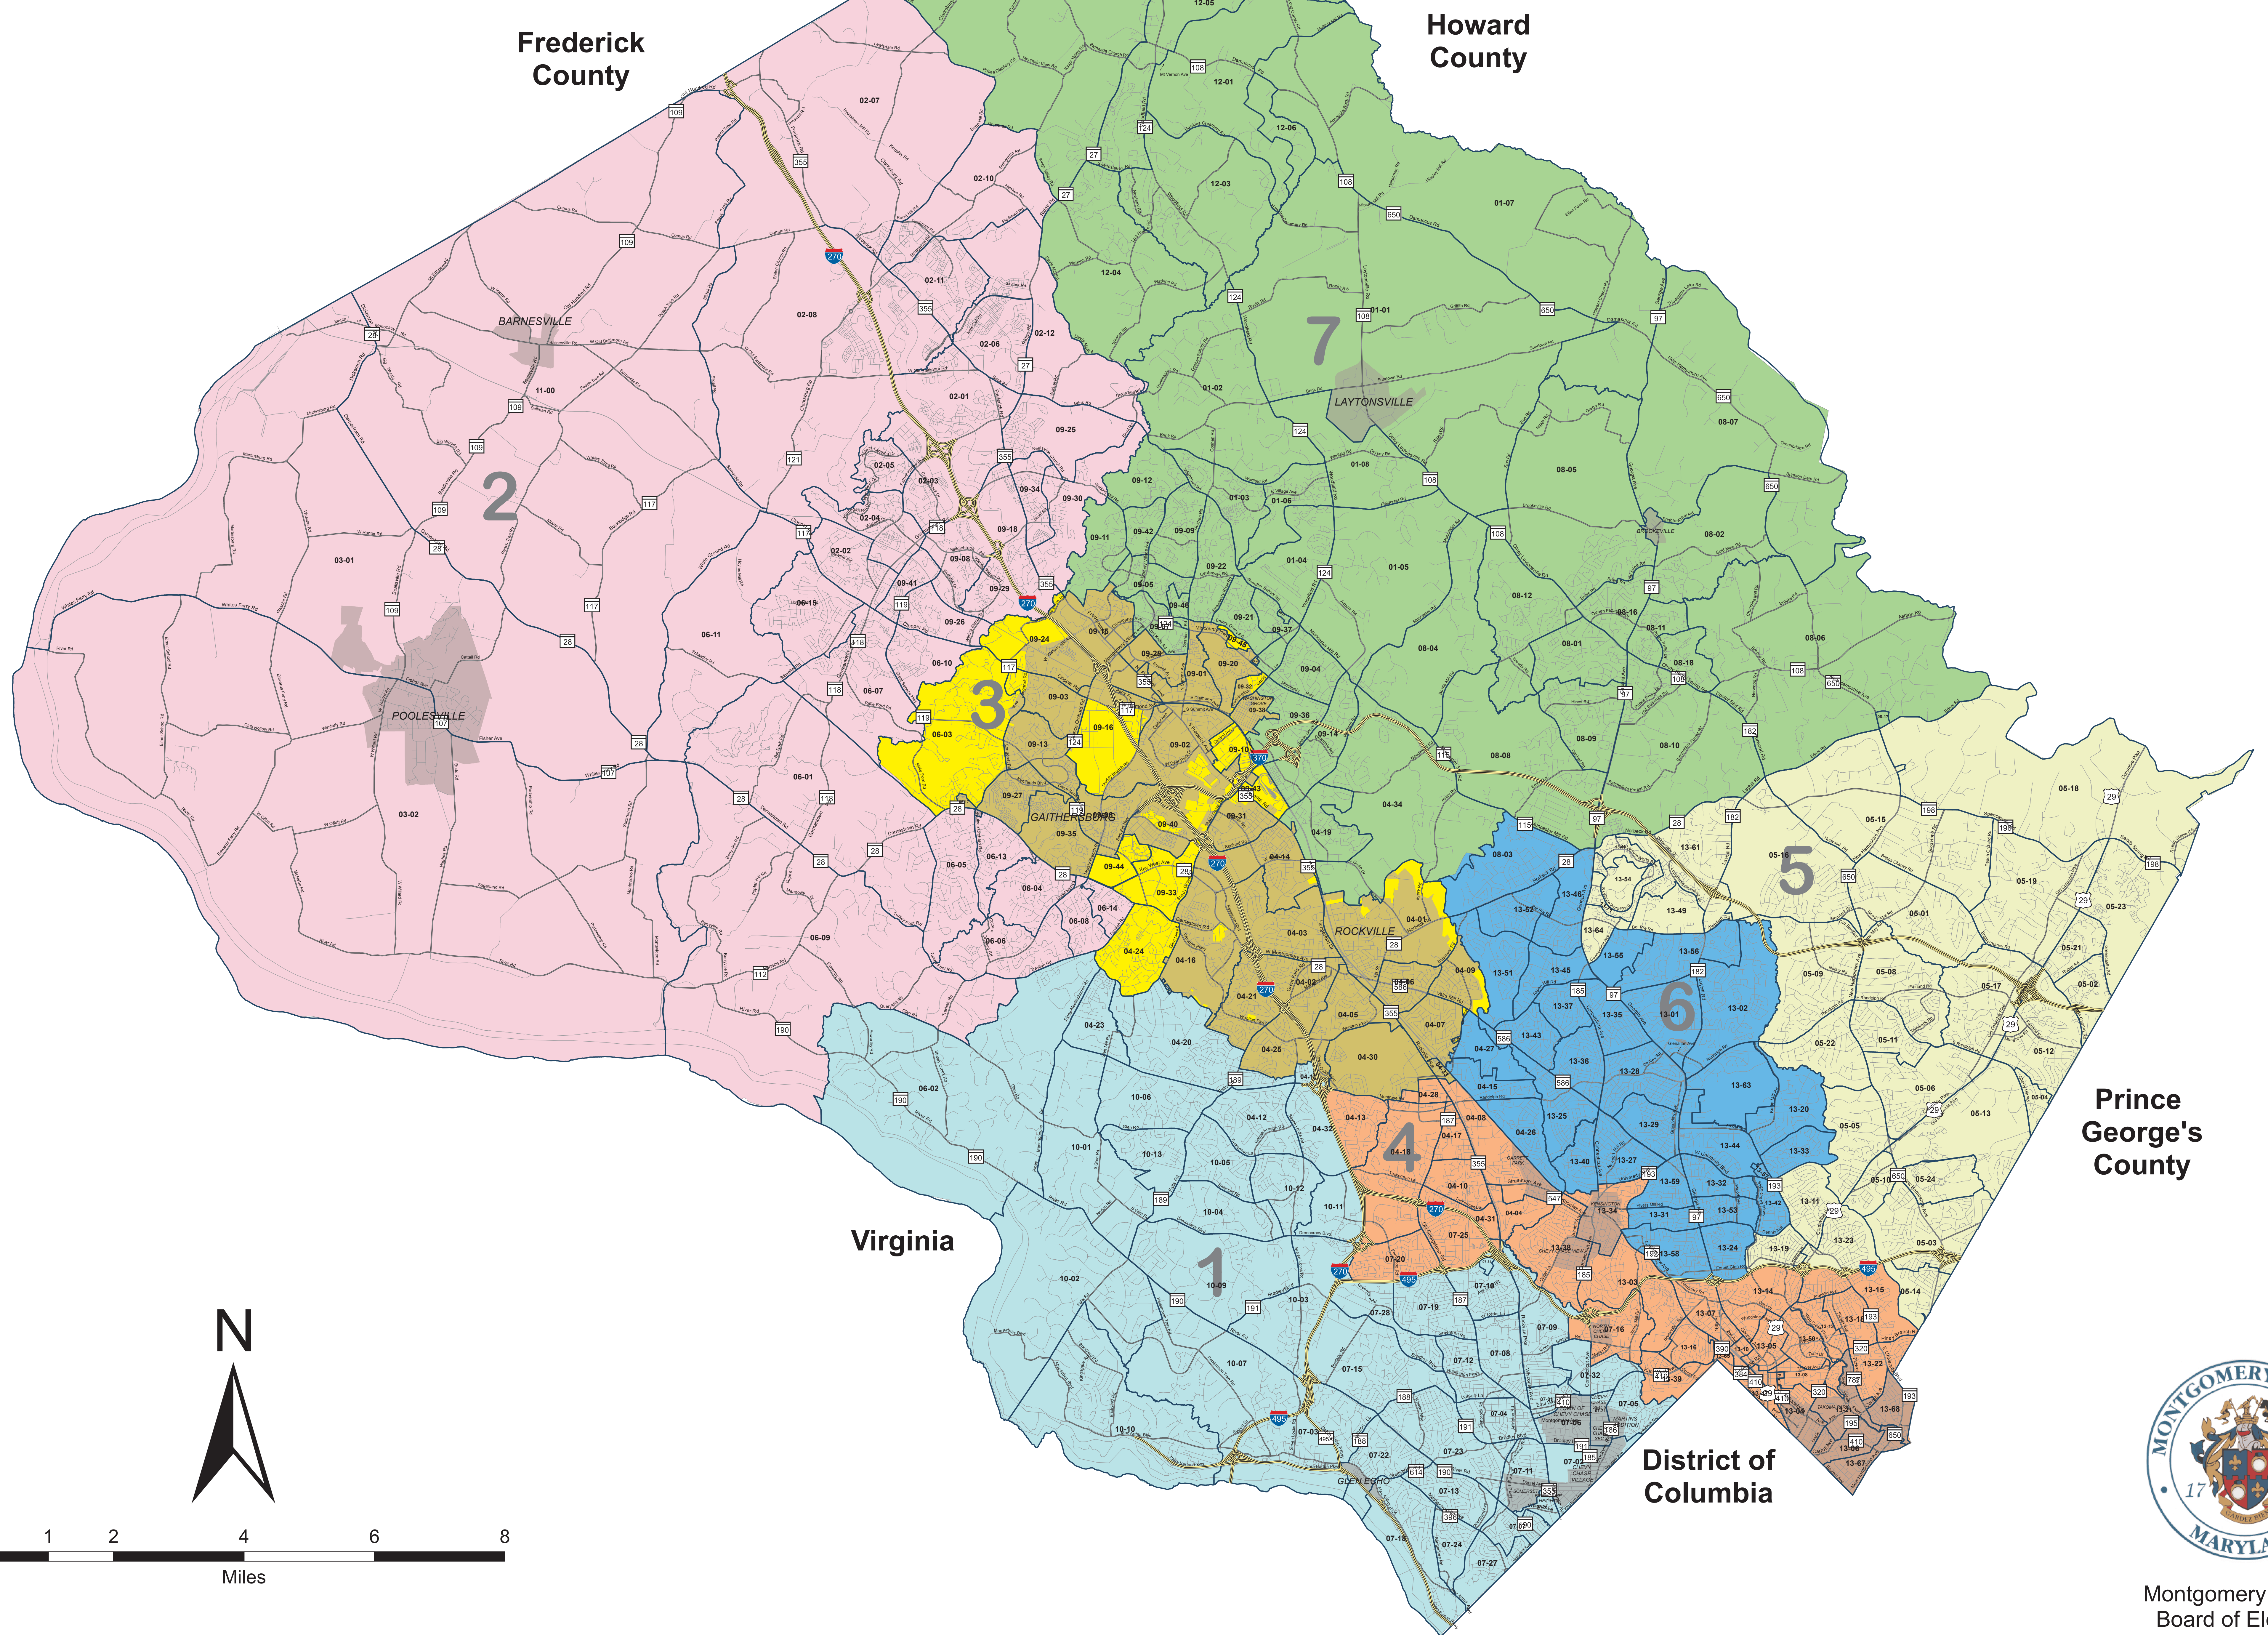

# Maryland 2022 Council Districts Montgomery County

Prince  
George's  
County

District of  
Columbia

Montgomery County  
Board of Elections